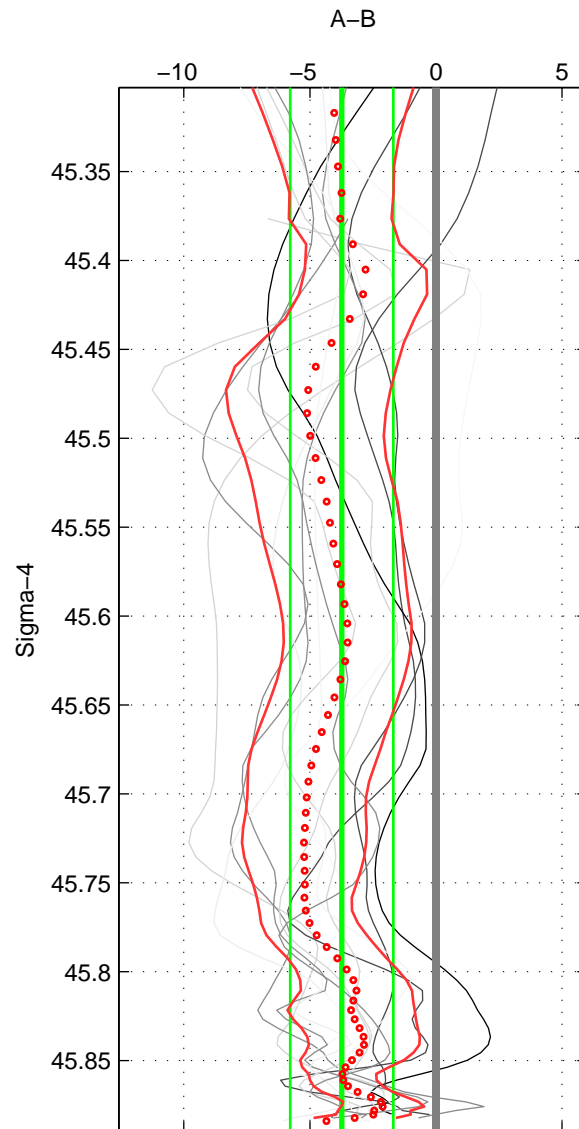

Cruise A (red). Date: Sep 1992 Cruisename: 494-322019920816
 Cruise B (blue). Date: Jun 2001 Cruisename: 591-49NZ20010604

*** "Favourite" values are means of spaces 1 2 3.

	Offset	O.StDev	Ratio	R.Stdev	Rating
SIGMA:	-3.732	2.045	0.998	0.001	5
THETA:	-2.997	1.700	0.999	0.001	5
DEPTH:	-3.083	1.805	0.999	0.001	5
FAV.:	-3.271	1.850	0.999	0.001	5

Profiles of A: 9
 Profiles of B: 6
 Diff profs : 12
 WMoffset (A-B): -3.7316
 WMoffset stdev: 2.0448
 WMratio (A/B): 0.99841
 WMratio stdev: 0.00086931

Quality (1-5): 5

Profiles of A: 9
 Profiles of B: 6
 Diff profs : 12
 WMoffset (A-B): -2.9974
 WMoffset stdev: 1.7004
 WMratio (A/B): 0.99872
 WMratio stdev: 0.0007268

Quality (1-5): 5

Profiles of A: 9
 Profiles of B: 6
 Diff profs : 12
 WMoffset (A-B): -3.0835
 WMoffset stdev: 1.8054
 WMratio (A/B): 0.99868
 WMratio stdev: 0.00077264

Quality (1-5): 5