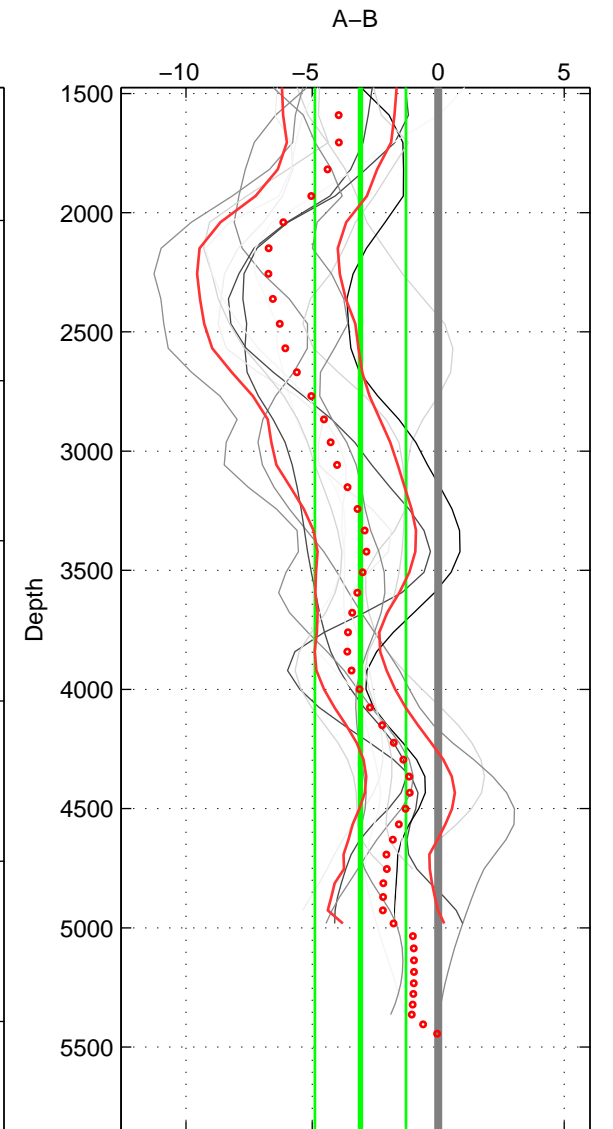

Cruise A (red). Date: Sep 1992 Cruisename: 494-322019920816
 Cruise B (blue). Date: Jun 2001 Cruisename: 591-49NZ20010604

*** "Favourite" values are means of spaces 1 2 3.

	Offset	O.StDev	Ratio	R.Stdev	Rating
SIGMA:	-3.732	2.045	0.998	0.001	5
THETA:	-2.997	1.700	0.999	0.001	5
DEPTH:	-3.083	1.805	0.999	0.001	5
FAV.:	-3.271	1.850	0.999	0.001	5

Profiles of A: 9
 Profiles of B: 6
 Diff profs : 12
 WMoffset (A-B): -3.7316
 WMoffset stdev: 2.0448
 WMratio (A/B): 0.99841
 WMratio stdev: 0.00086931

Quality (1-5): 5

Profiles of A: 9
 Profiles of B: 6
 Diff profs : 12
 WMoffset (A-B): -2.9974
 WMoffset stdev: 1.7004
 WMratio (A/B): 0.99872
 WMratio stdev: 0.0007268

Quality (1-5): 5

Profiles of A: 9
 Profiles of B: 6
 Diff profs : 12
 WMoffset (A-B): -3.0835
 WMoffset stdev: 1.8054
 WMratio (A/B): 0.99868
 WMratio stdev: 0.00077264

Quality (1-5): 5