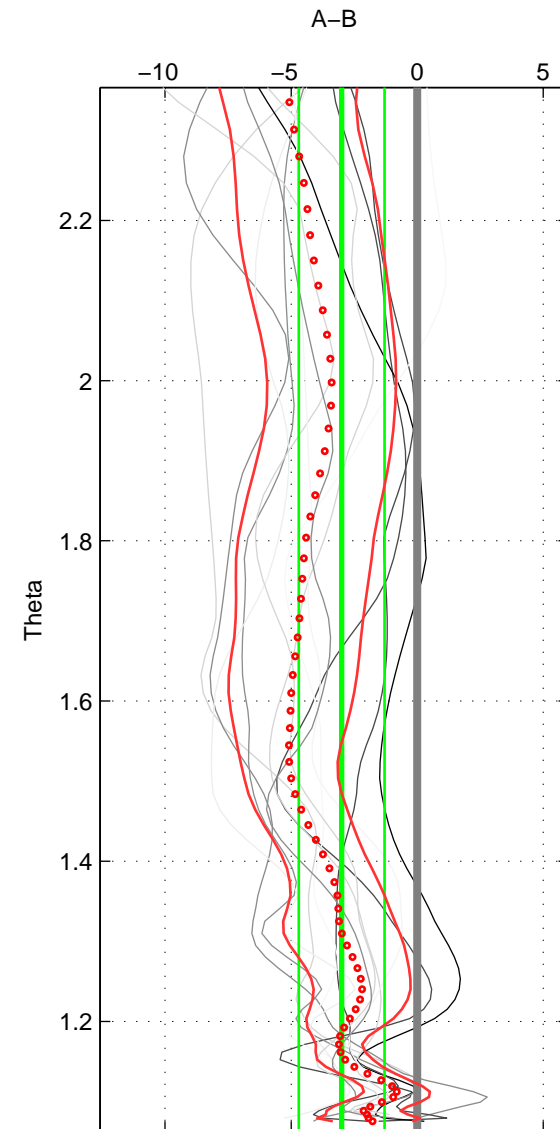

Cruise A (red). Date: Sep 1992 Cruisename: 494-322019920816
 Cruise B (blue). Date: Jun 2001 Cruisename: 591-49NZ20010604

*** "Favourite" values are means of spaces 1 2 3.

	Offset	O.StDev	Ratio	R.Stdev	Rating
SIGMA:	-3.732	2.045	0.998	0.001	5
THETA:	-2.997	1.700	0.999	0.001	5
DEPTH:	-3.083	1.805	0.999	0.001	5
FAV.:	-3.271	1.850	0.999	0.001	5

Profiles of A: 9
 Profiles of B: 6
 Diff profs : 12
 WMoffset (A-B): -3.7316
 WMoffset stdev: 2.0448
 WMratio (A/B): 0.99841
 WMratio stdev: 0.00086931

Quality (1-5): 5

Profiles of A: 9
 Profiles of B: 6
 Diff profs : 12
 WMoffset (A-B): -2.9974
 WMoffset stdev: 1.7004
 WMratio (A/B): 0.99872
 WMratio stdev: 0.0007268

Quality (1-5): 5

Profiles of A: 9
 Profiles of B: 6
 Diff profs : 12
 WMoffset (A-B): -3.0835
 WMoffset stdev: 1.8054
 WMratio (A/B): 0.99868
 WMratio stdev: 0.00077264

Quality (1-5): 5