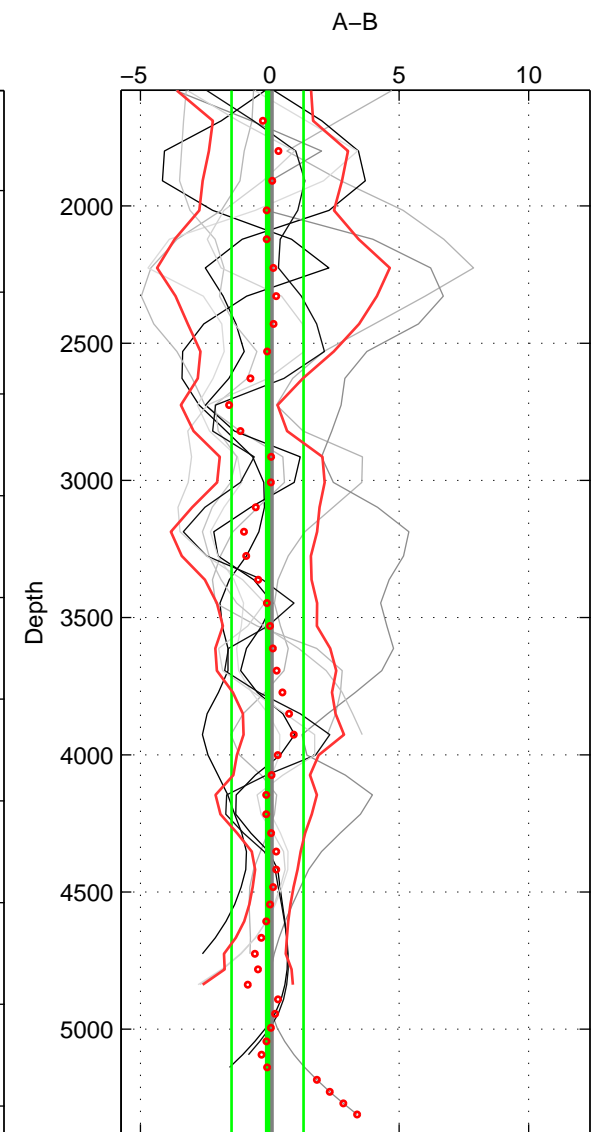

Cruise A (red). Date: Sep 2007 Cruisename: 612-49NZ20070904

Cruise B (blue). Date: Oct 2008 Cruisename: 615-49NZ20081011

*** "Favourite" values are means of spaces 1 2 3.

	Offset	O.StDev	Ratio	R.Stdev	Rating
SIGMA:	0.156	0.920	1.000	0.000	5
THETA:	0.121	1.421	1.000	0.001	5
DEPTH:	-0.085	1.390	1.000	0.001	5
FAV.:	0.064	1.244	1.000	0.001	5

Profiles of A: 4
 Profiles of B: 6
 Diff profs : 9
 WMoffset (A-B): 0.15562
 WMoffset stdev: 0.92008
 WMratio (A/B): 1.0001
 WMratio stdev: 0.00039541

Quality (1-5): 5

Profiles of A: 4
 Profiles of B: 6
 Diff profs : 9
 WMoffset (A-B): 0.12146
 WMoffset stdev: 1.4214
 WMratio (A/B): 1
 WMratio stdev: 0.0006069

Quality (1-5): 5

Profiles of A: 4
 Profiles of B: 6
 Diff profs : 9
 WMoffset (A-B): -0.084585
 WMoffset stdev: 1.3903
 WMratio (A/B): 0.99996
 WMratio stdev: 0.00059767

Quality (1-5): 5