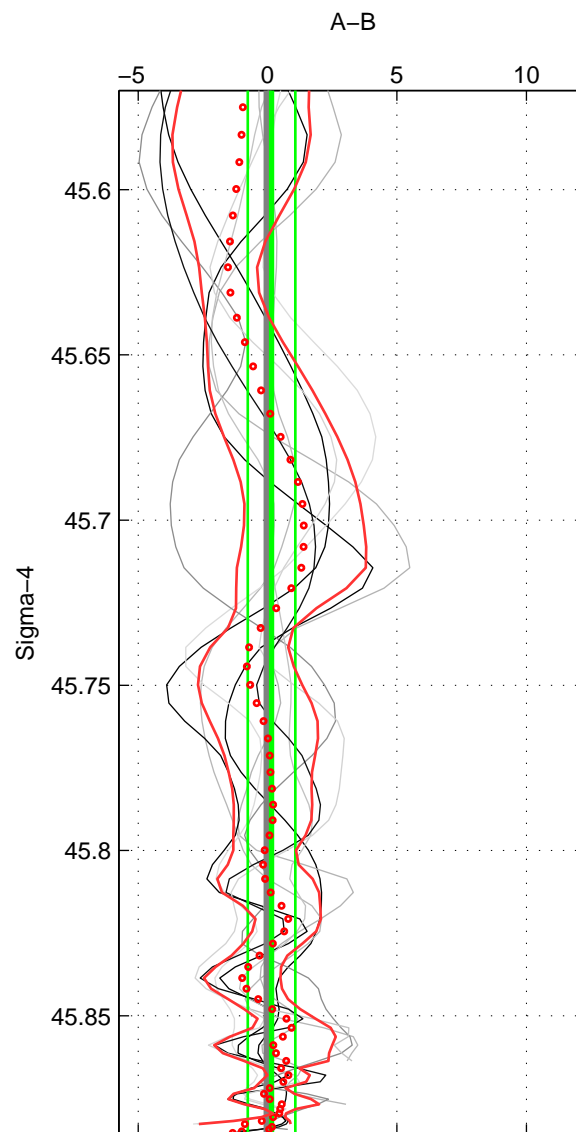

Cruise A (red). Date: Sep 2007 Cruisename: 612-49NZ20070904

Cruise B (blue). Date: Oct 2008 Cruisename: 615-49NZ20081011

*** "Favourite" values are means of spaces 1 2 3.

	Offset	O.StDev	Ratio	R.Stdev	Rating
SIGMA:	0.156	0.920	1.000	0.000	5
THETA:	0.121	1.421	1.000	0.001	5
DEPTH:	-0.085	1.390	1.000	0.001	5
FAV.:	0.064	1.244	1.000	0.001	5

Profiles of A: 4
 Profiles of B: 6
 Diff profs : 9
 WMoffset (A-B): 0.15562
 WMoffset stdev: 0.92008
 WMratio (A/B): 1.0001
 WMratio stdev: 0.00039541

Quality (1-5): 5

Profiles of A: 4
 Profiles of B: 6
 Diff profs : 9
 WMoffset (A-B): 0.12146
 WMoffset stdev: 1.4214
 WMratio (A/B): 1
 WMratio stdev: 0.0006069

Quality (1-5): 5

Profiles of A: 4
 Profiles of B: 6
 Diff profs : 9
 WMoffset (A-B): -0.084585
 WMoffset stdev: 1.3903
 WMratio (A/B): 0.99996
 WMratio stdev: 0.00059767

Quality (1-5): 5