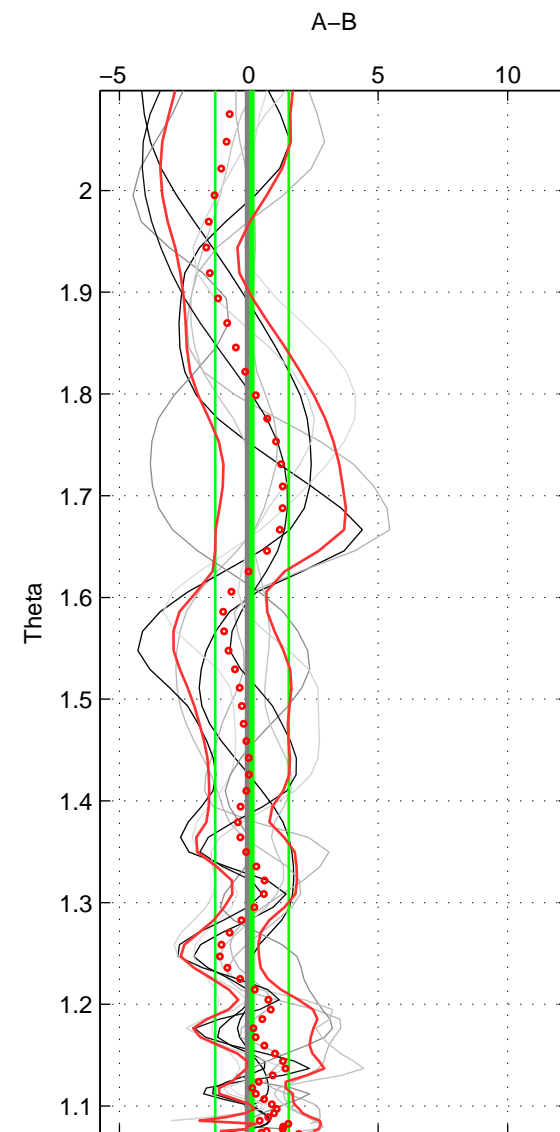

Cruise A (red). Date: Sep 2007 Cruisename: 612-49NZ20070904

Cruise B (blue). Date: Oct 2008 Cruisename: 615-49NZ20081011

*** "Favourite" values are means of spaces 1 2 3.

	Offset	O.StDev	Ratio	R.Stdev	Rating
SIGMA:	0.156	0.920	1.000	0.000	5
THETA:	0.121	1.421	1.000	0.001	5
DEPTH:	-0.085	1.390	1.000	0.001	5
FAV.:	0.064	1.244	1.000	0.001	5

Profiles of A: 4
 Profiles of B: 6
 Diff profs : 9
 WMoffset (A-B): 0.15562
 WMoffset stdev: 0.92008
 WMratio (A/B): 1.0001
 WMratio stdev: 0.00039541

Quality (1-5): 5

Profiles of A: 4
 Profiles of B: 6
 Diff profs : 9
 WMoffset (A-B): 0.12146
 WMoffset stdev: 1.4214
 WMratio (A/B): 1
 WMratio stdev: 0.0006069

Quality (1-5): 5

Profiles of A: 4
 Profiles of B: 6
 Diff profs : 9
 WMoffset (A-B): -0.084585
 WMoffset stdev: 1.3903
 WMratio (A/B): 0.99996
 WMratio stdev: 0.00059767

Quality (1-5): 5