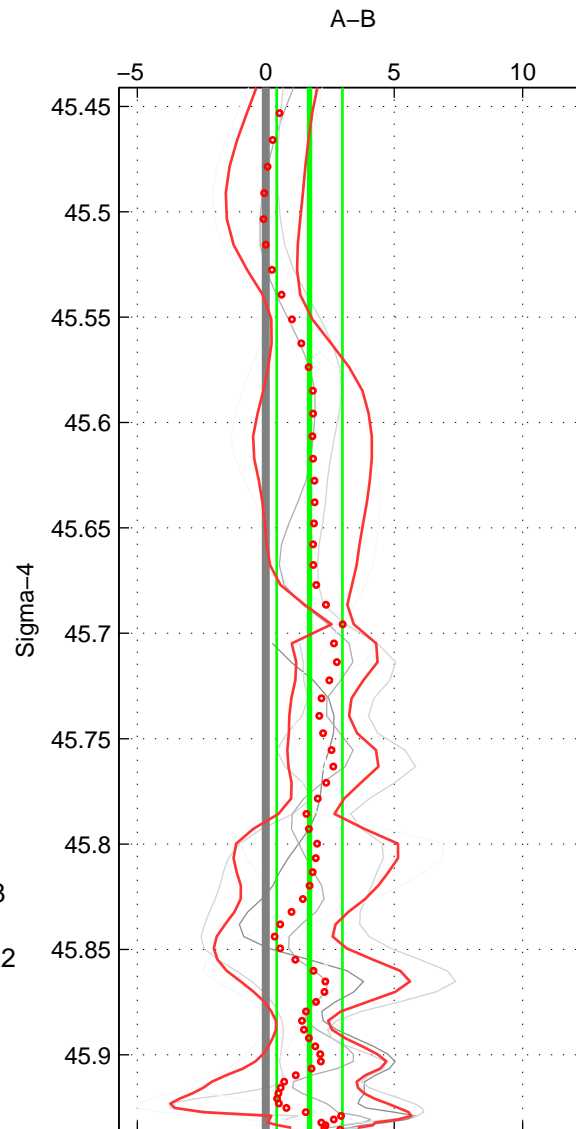

Cruise A (red). Date: Oct 2007 Cruisename: 613-49NZ20071008

Cruise B (blue). Date: Dec 2007 Cruisename: 614-49NZ20071122

\*\*\* "Favourite" values are means of spaces 1 2 3.

	Offset	O.StDev	Ratio	R.Stdev	Rating
SIGMA:	1.701	1.280	1.001	0.001	3
THETA:	1.231	1.320	1.001	0.001	3
DEPTH:	2.175	1.358	1.001	0.001	3
FAV.:	1.702	1.319	1.001	0.001	3

Profiles of A: 2  
 Profiles of B: 4  
 Diff profs : 6  
 WMoffset (A-B): 1.7009  
 WMoffset stdev: 1.2804  
 WMratio (A/B): 1.0007  
 WMratio stdev: 0.00054597

Quality (1-5): 3

Profiles of A: 2  
 Profiles of B: 4  
 Diff profs : 6  
 WMoffset (A-B): 1.2312  
 WMoffset stdev: 1.32  
 WMratio (A/B): 1.0005  
 WMratio stdev: 0.0005636

Quality (1-5): 3

Profiles of A: 2  
 Profiles of B: 4  
 Diff profs : 6  
 WMoffset (A-B): 2.1746  
 WMoffset stdev: 1.3576  
 WMratio (A/B): 1.0009  
 WMratio stdev: 0.00058365

Quality (1-5): 3