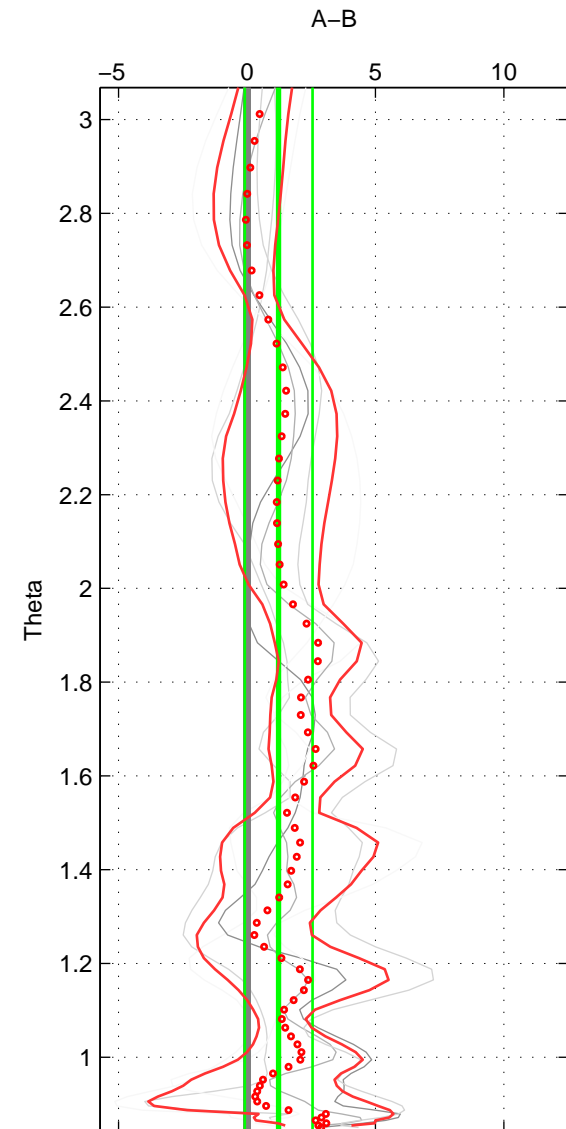

Cruise A (red). Date: Oct 2007 Cruisename: 613-49NZ20071008

Cruise B (blue). Date: Dec 2007 Cruisename: 614-49NZ20071122

\*\*\* "Favourite" values are means of spaces 1 2 3.

	Offset	O.StDev	Ratio	R.Stdev	Rating
SIGMA:	1.701	1.280	1.001	0.001	3
THETA:	1.231	1.320	1.001	0.001	3
DEPTH:	2.175	1.358	1.001	0.001	3
FAV.:	1.702	1.319	1.001	0.001	3

Profiles of A: 2  
 Profiles of B: 4  
 Diff profs : 6  
 WMoffset (A-B): 1.7009  
 WMoffset stdev: 1.2804  
 WMratio (A/B): 1.0007  
 WMratio stdev: 0.00054597

Quality (1-5): 3

Profiles of A: 2  
 Profiles of B: 4  
 Diff profs : 6  
 WMoffset (A-B): 1.2312  
 WMoffset stdev: 1.32  
 WMratio (A/B): 1.0005  
 WMratio stdev: 0.0005636

Quality (1-5): 3

Profiles of A: 2  
 Profiles of B: 4  
 Diff profs : 6  
 WMoffset (A-B): 2.1746  
 WMoffset stdev: 1.3576  
 WMratio (A/B): 1.0009  
 WMratio stdev: 0.00058365

Quality (1-5): 3