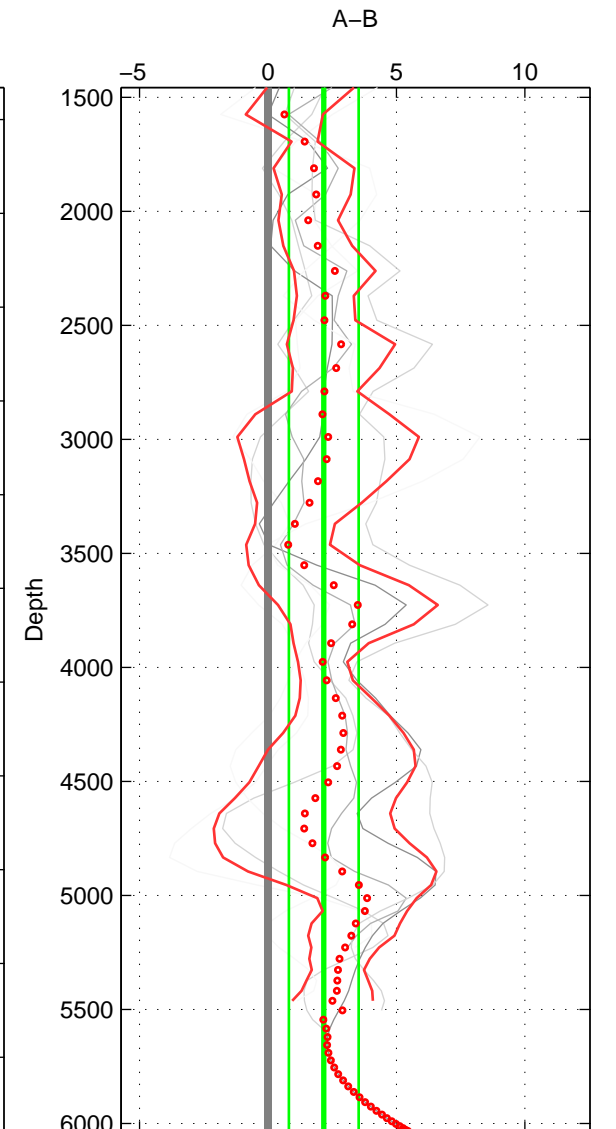

Cruise A (red). Date: Oct 2007 Cruisename: 613-49NZ20071008

Cruise B (blue). Date: Dec 2007 Cruisename: 614-49NZ20071122

\*\*\* "Favourite" values are means of spaces 1 2 3.

	Offset	O.StDev	Ratio	R.Stdev	Rating
SIGMA:	1.701	1.280	1.001	0.001	3
THETA:	1.231	1.320	1.001	0.001	3
DEPTH:	2.175	1.358	1.001	0.001	3
FAV.:	1.702	1.319	1.001	0.001	3

Profiles of A: 2  
 Profiles of B: 4  
 Diff profs : 6  
 WMoffset (A-B): 1.7009  
 WMoffset stdev: 1.2804  
 WMratio (A/B): 1.0007  
 WMratio stdev: 0.00054597

Quality (1-5): 3

Profiles of A: 2  
 Profiles of B: 4  
 Diff profs : 6  
 WMoffset (A-B): 1.2312  
 WMoffset stdev: 1.32  
 WMratio (A/B): 1.0005  
 WMratio stdev: 0.0005636

Quality (1-5): 3

Profiles of A: 2  
 Profiles of B: 4  
 Diff profs : 6  
 WMoffset (A-B): 2.1746  
 WMoffset stdev: 1.3576  
 WMratio (A/B): 1.0009  
 WMratio stdev: 0.00058365

Quality (1-5): 3