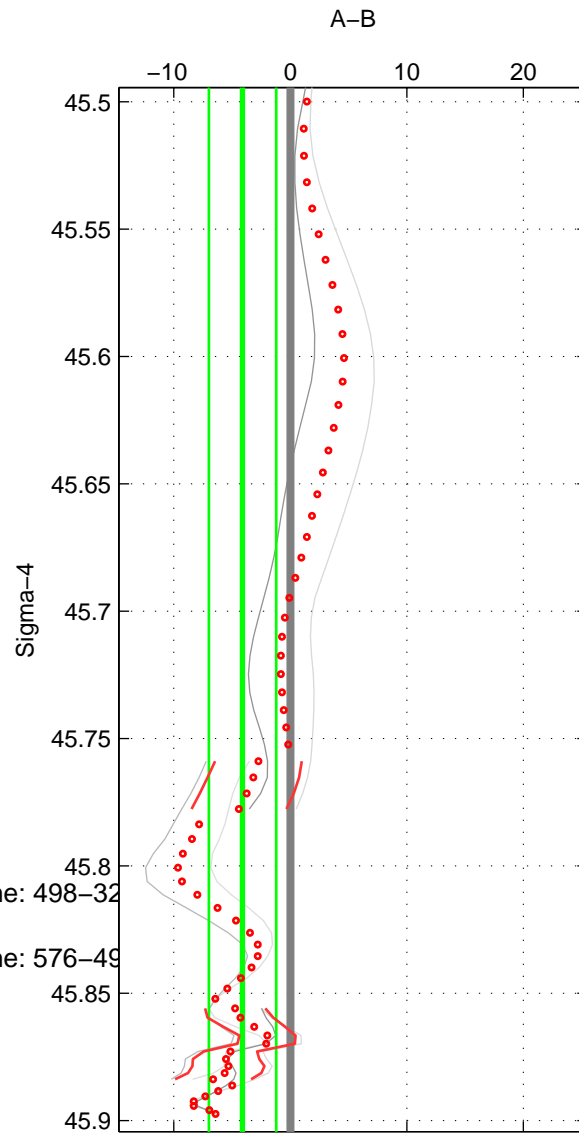

Cruise A (red). Date: Aug 1993 Cruisename: 498-32
 Cruise B (blue). Date: Jan 1994 Cruisename: 576-49

*** "Favourite" values are means of spaces 1 2 3.

	Offset	O.StDev	Ratio	R.Stdev	Rating
SIGMA:	-4.107	2.885	0.998	0.001	3
THETA:	-1.280	2.720	0.999	0.001	3
DEPTH:	-2.858	2.136	0.999	0.001	3
FAV. :	-2.748	2.580	0.999	0.001	3

Profiles of A: 2
 Profiles of B: 3
 Diff profs : 4
 WMoffset (A-B): -4.1069
 WMoffset stdev: 2.8846
 WMratio (A/B): 0.99825
 WMratio stdev: 0.0012324

Quality (1-5): 3

Profiles of A: 2
 Profiles of B: 3
 Diff profs : 4
 WMoffset (A-B): -1.2795
 WMoffset stdev: 2.7202
 WMratio (A/B): 0.99946
 WMratio stdev: 0.0011585

Quality (1-5): 3

Profiles of A: 2
 Profiles of B: 3
 Diff profs : 4
 WMoffset (A-B): -2.8581
 WMoffset stdev: 2.136
 WMratio (A/B): 0.99878
 WMratio stdev: 0.0009138

Quality (1-5): 3