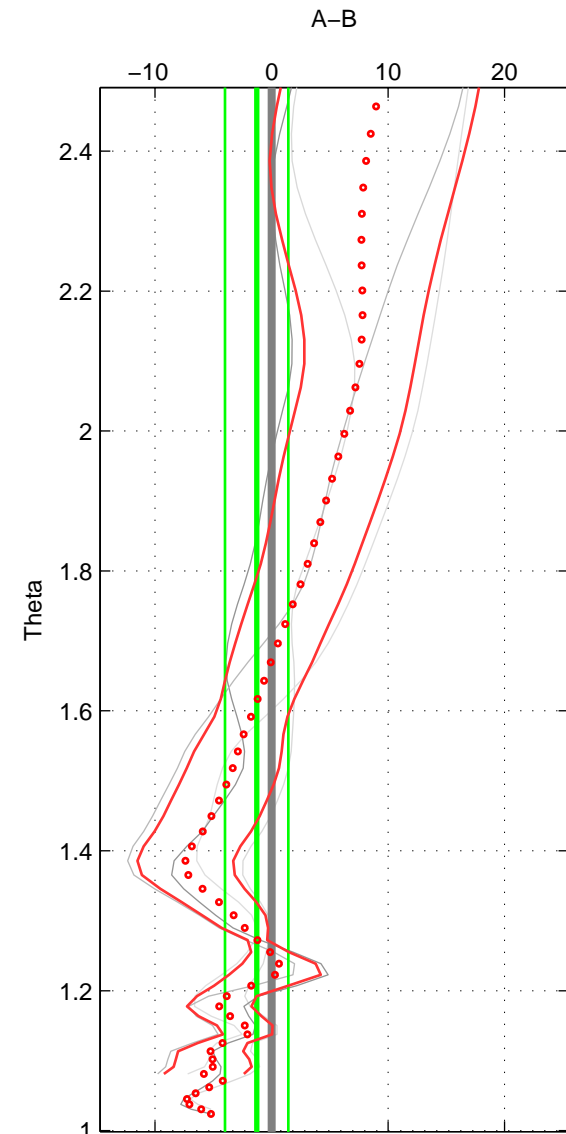

Cruise A (red). Date: Aug 1993 Cruisename: 498-32
 Cruise B (blue). Date: Jan 1994 Cruisename: 576-49

*** "Favourite" values are means of spaces 1 2 3.

	Offset	O.StDev	Ratio	R.Stdev	Rating
SIGMA:	-4.107	2.885	0.998	0.001	3
THETA:	-1.280	2.720	0.999	0.001	3
DEPTH:	-2.858	2.136	0.999	0.001	3
FAV. :	-2.748	2.580	0.999	0.001	3

Profiles of A: 2
 Profiles of B: 3
 Diff profs : 4
 WMoffset (A-B): -4.1069
 WMoffset stdev: 2.8846
 WMratio (A/B): 0.99825
 WMratio stdev: 0.0012324

Quality (1-5): 3

Profiles of A: 2
 Profiles of B: 3
 Diff profs : 4
 WMoffset (A-B): -1.2795
 WMoffset stdev: 2.7202
 WMratio (A/B): 0.99946
 WMratio stdev: 0.0011585

Quality (1-5): 3

Profiles of A: 2
 Profiles of B: 3
 Diff profs : 4
 WMoffset (A-B): -2.8581
 WMoffset stdev: 2.136
 WMratio (A/B): 0.99878
 WMratio stdev: 0.0009138

Quality (1-5): 3