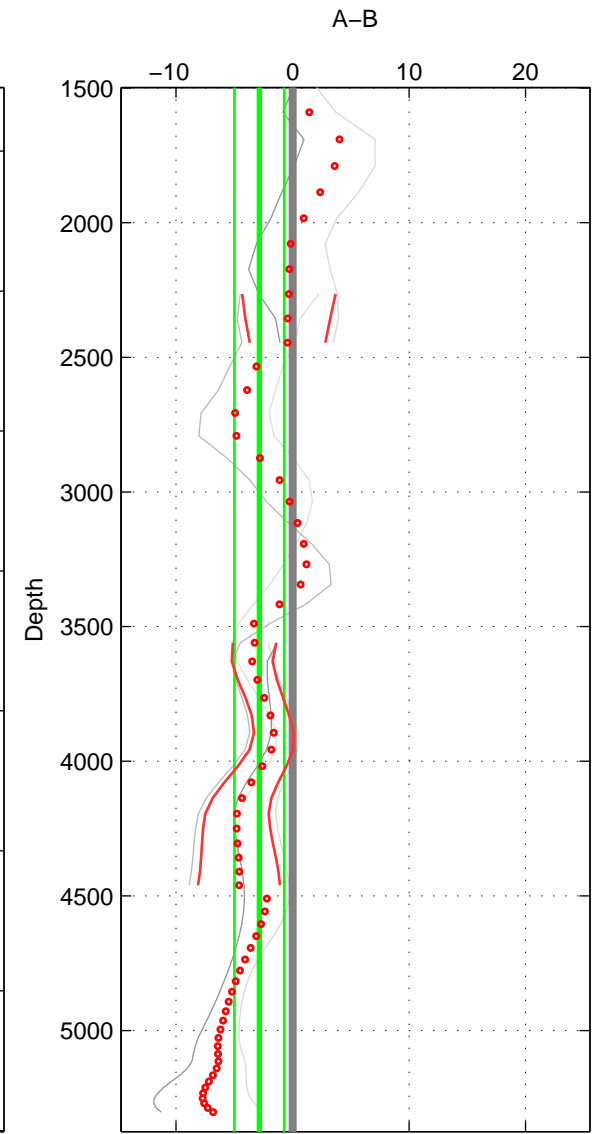

Cruise A (red). Date: Aug 1993 Cruisename: 498-32
 Cruise B (blue). Date: Jan 1994 Cruisename: 576-49

*** "Favourite" values are means of spaces 1 2 3.

	Offset	O.StDev	Ratio	R.Stdev	Rating
SIGMA:	-4.107	2.885	0.998	0.001	3
THETA:	-1.280	2.720	0.999	0.001	3
DEPTH:	-2.858	2.136	0.999	0.001	3
FAV. :	-2.748	2.580	0.999	0.001	3

Profiles of A: 2
 Profiles of B: 3
 Diff profs : 4
 WMoffset (A-B): -4.1069
 WMoffset stdev: 2.8846
 WMratio (A/B): 0.99825
 WMratio stdev: 0.0012324

Quality (1-5): 3

Profiles of A: 2
 Profiles of B: 3
 Diff profs : 4
 WMoffset (A-B): -1.2795
 WMoffset stdev: 2.7202
 WMratio (A/B): 0.99946
 WMratio stdev: 0.0011585

Quality (1-5): 3

Profiles of A: 2
 Profiles of B: 3
 Diff profs : 4
 WMoffset (A-B): -2.8581
 WMoffset stdev: 2.136
 WMratio (A/B): 0.99878
 WMratio stdev: 0.0009138

Quality (1-5): 3