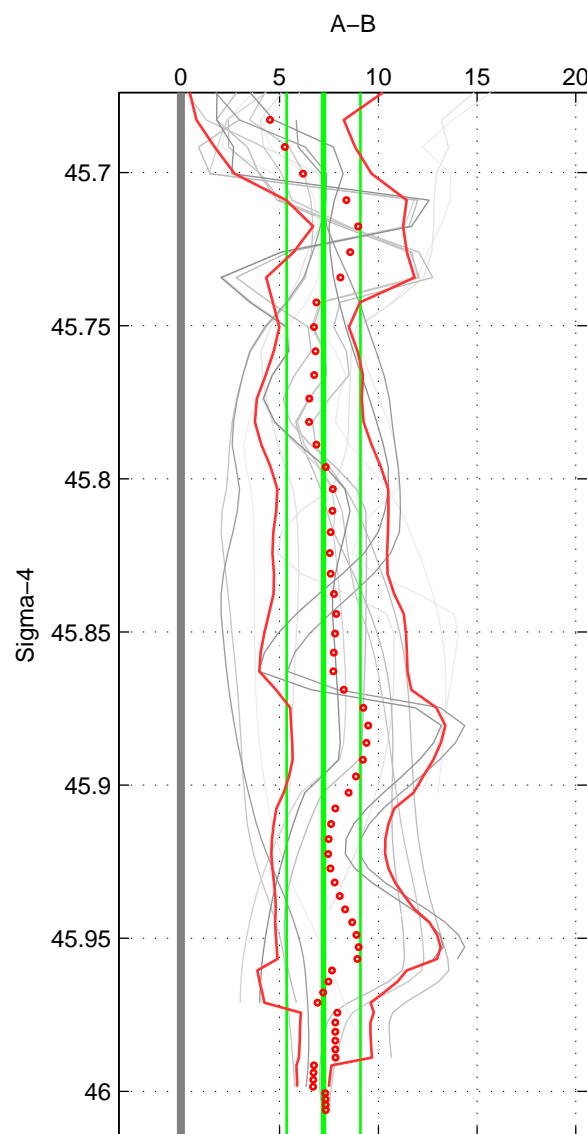

Cruise A (red). Date: Jul 1997 Cruisename: 154-06MT19970707

Cruise B (blue). Date: Apr 1991 Cruisename: 297-64TR19910408

\*\*\* "Favourite" values are means of spaces 1 2 3.

	Offset	O.StDev	Ratio	R.Stdev	Rating
SIGMA:	7.228	1.868	1.003	0.001	4
THETA:	7.019	1.599	1.003	0.001	4
DEPTH:	6.942	3.195	1.003	0.001	4
FAV.:	7.063	2.221	1.003	0.001	4

Profiles of A: 4  
 Profiles of B: 5  
 Diff profs : 16  
 WMoffset (A-B): 7.2278  
 WMoffset stdev: 1.8679  
 WMratio (A/B): 1.0034  
 WMratio stdev: 0.00087239

Quality (1-5): 4

Profiles of A: 4  
 Profiles of B: 5  
 Diff profs : 16  
 WMoffset (A-B): 7.0194  
 WMoffset stdev: 1.5995  
 WMratio (A/B): 1.0033  
 WMratio stdev: 0.00074698

Quality (1-5): 4

Profiles of A: 4  
 Profiles of B: 5  
 Diff profs : 16  
 WMoffset (A-B): 6.9415  
 WMoffset stdev: 3.1948  
 WMratio (A/B): 1.0032  
 WMratio stdev: 0.0014915

Quality (1-5): 4