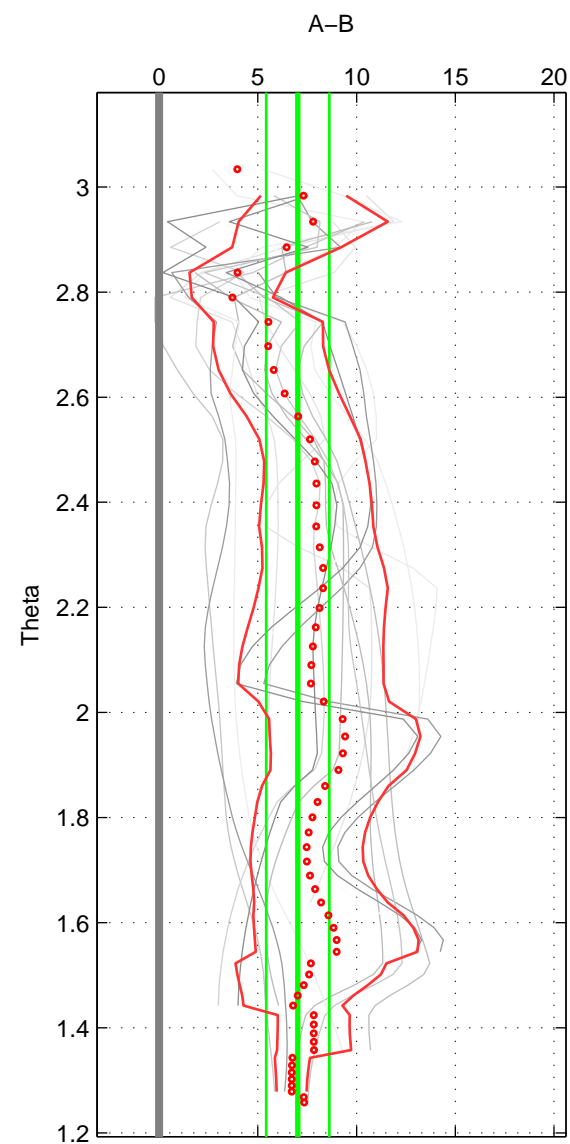

Cruise A (red). Date: Jul 1997 Cruisename: 154-06MT19970707

Cruise B (blue). Date: Apr 1991 Cruisename: 297-64TR19910408

\*\*\* "Favourite" values are means of spaces 1 2 3.

	Offset	O.StDev	Ratio	R.Stdev	Rating
SIGMA:	7.228	1.868	1.003	0.001	4
THETA:	7.019	1.599	1.003	0.001	4
DEPTH:	6.942	3.195	1.003	0.001	4
FAV.:	7.063	2.221	1.003	0.001	4

Profiles of A: 4  
 Profiles of B: 5  
 Diff profs : 16  
 WMoffset (A-B): 7.2278  
 WMoffset stdev: 1.8679  
 WMratio (A/B): 1.0034  
 WMratio stdev: 0.00087239

Quality (1-5): 4

Profiles of A: 4  
 Profiles of B: 5  
 Diff profs : 16  
 WMoffset (A-B): 7.0194  
 WMoffset stdev: 1.5995  
 WMratio (A/B): 1.0033  
 WMratio stdev: 0.00074698

Quality (1-5): 4

Profiles of A: 4  
 Profiles of B: 5  
 Diff profs : 16  
 WMoffset (A-B): 6.9415  
 WMoffset stdev: 3.1948  
 WMratio (A/B): 1.0032  
 WMratio stdev: 0.0014915

Quality (1-5): 4