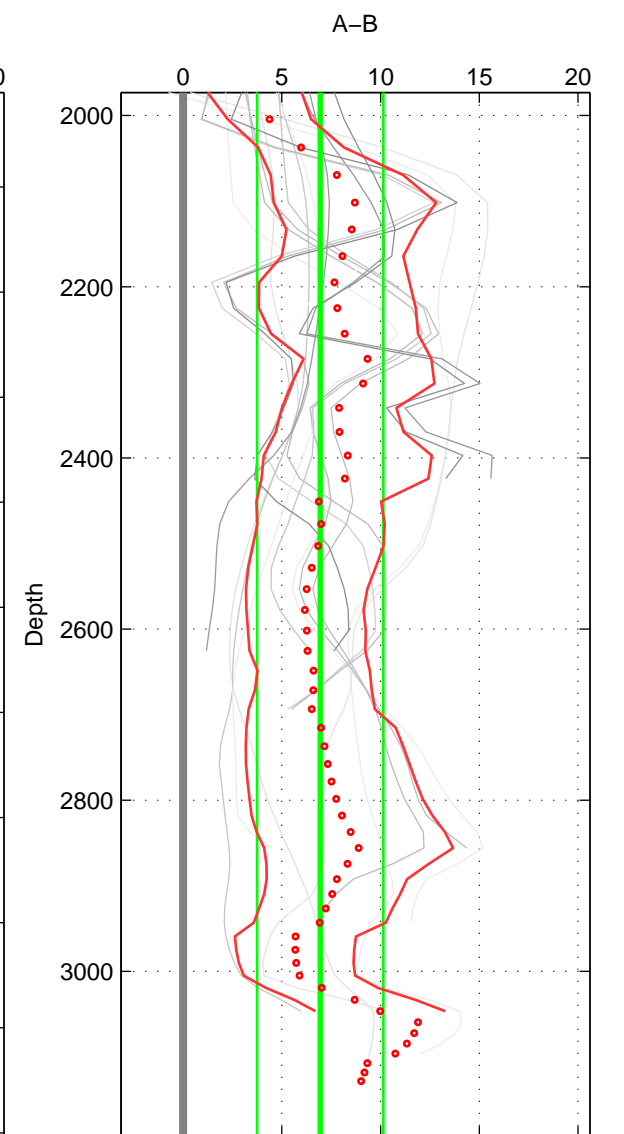

Cruise A (red). Date: Jul 1997 Cruisename: 154-06MT19970707

Cruise B (blue). Date: Apr 1991 Cruisename: 297-64TR19910408

\*\*\* "Favourite" values are means of spaces 1 2 3.

	Offset	O.StDev	Ratio	R.Stdev	Rating
SIGMA:	7.228	1.868	1.003	0.001	4
THETA:	7.019	1.599	1.003	0.001	4
DEPTH:	6.942	3.195	1.003	0.001	4
FAV.:	7.063	2.221	1.003	0.001	4

Profiles of A: 4  
 Profiles of B: 5  
 Diff profs : 16  
 WMoffset (A-B): 7.2278  
 WMoffset stdev: 1.8679  
 WMratio (A/B): 1.0034  
 WMratio stdev: 0.00087239

Quality (1-5): 4

Profiles of A: 4  
 Profiles of B: 5  
 Diff profs : 16  
 WMoffset (A-B): 7.0194  
 WMoffset stdev: 1.5995  
 WMratio (A/B): 1.0033  
 WMratio stdev: 0.00074698

Quality (1-5): 4

Profiles of A: 4  
 Profiles of B: 5  
 Diff profs : 16  
 WMoffset (A-B): 6.9415  
 WMoffset stdev: 3.1948  
 WMratio (A/B): 1.0032  
 WMratio stdev: 0.0014915

Quality (1-5): 4