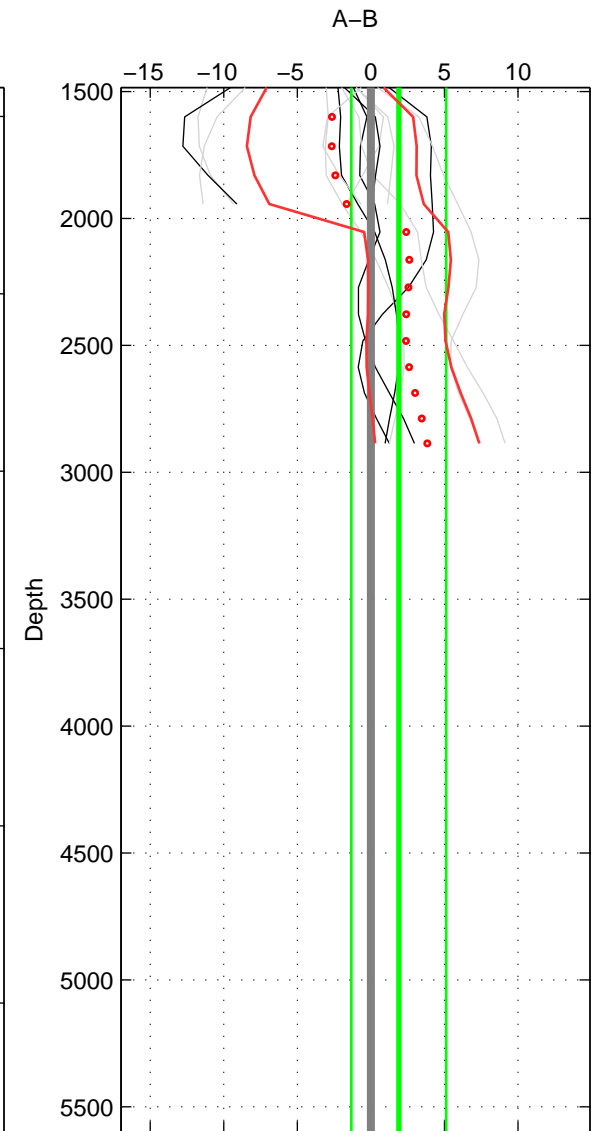

Cruise A (red). Date: Jun 1999 Cruisename: 568-49HO19990601

Cruise B (blue). Date: Jun 2001 Cruisename: 591-49NZ20010604

\*\*\* "Favourite" values are those of space 2.

	Offset	O.StDev	Ratio	R.Stdev	Rating
SIGMA:	-1.866	2.823	0.999	0.001	3
THETA:	-3.219	4.181	0.999	0.002	4
DEPTH:	1.901	3.224	1.001	0.001	3
FAV. :	-3.219	4.181	0.999	0.002	4

Profiles of A: 4  
 Profiles of B: 6  
 Diff profs : 13  
 WMoffset (A-B): -1.8656  
 WMoffset stdev: 2.8226  
 WMratio (A/B): 0.99921  
 WMratio stdev: 0.0011936

Quality (1-5): 3

Profiles of A: 4  
 Profiles of B: 6  
 Diff profs : 13  
 WMoffset (A-B): -3.2189  
 WMoffset stdev: 4.1815  
 WMratio (A/B): 0.99864  
 WMratio stdev: 0.0017628

Quality (1-5): 4

Profiles of A: 4  
 Profiles of B: 6  
 Diff profs : 13  
 WMoffset (A-B): 1.9009  
 WMoffset stdev: 3.2241  
 WMratio (A/B): 1.0008  
 WMratio stdev: 0.0013678

Quality (1-5): 3