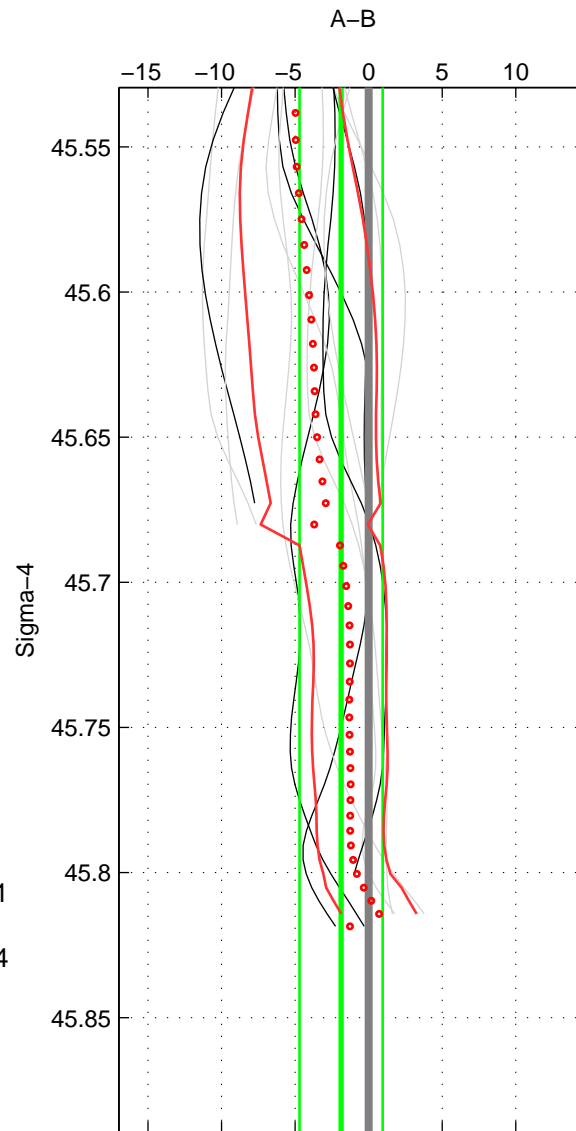

Cruise A (red). Date: Jun 1999 Cruisename: 568-49HO19990601

Cruise B (blue). Date: Jun 2001 Cruisename: 591-49NZ20010604

\*\*\* "Favourite" values are those of space 2.

	Offset	O.StDev	Ratio	R.Stdev	Rating
SIGMA:	-1.866	2.823	0.999	0.001	3
THETA:	-3.219	4.181	0.999	0.002	4
DEPTH:	1.901	3.224	1.001	0.001	3
FAV. :	-3.219	4.181	0.999	0.002	4

Profiles of A: 4  
 Profiles of B: 6  
 Diff profs : 13  
 WMoffset (A-B): -1.8656  
 WMoffset stdev: 2.8226  
 WMratio (A/B): 0.99921  
 WMratio stdev: 0.0011936

Quality (1-5): 3

Profiles of A: 4  
 Profiles of B: 6  
 Diff profs : 13  
 WMoffset (A-B): -3.2189  
 WMoffset stdev: 4.1815  
 WMratio (A/B): 0.99864  
 WMratio stdev: 0.0017628

Quality (1-5): 4

Profiles of A: 4  
 Profiles of B: 6  
 Diff profs : 13  
 WMoffset (A-B): 1.9009  
 WMoffset stdev: 3.2241  
 WMratio (A/B): 1.0008  
 WMratio stdev: 0.0013678

Quality (1-5): 3