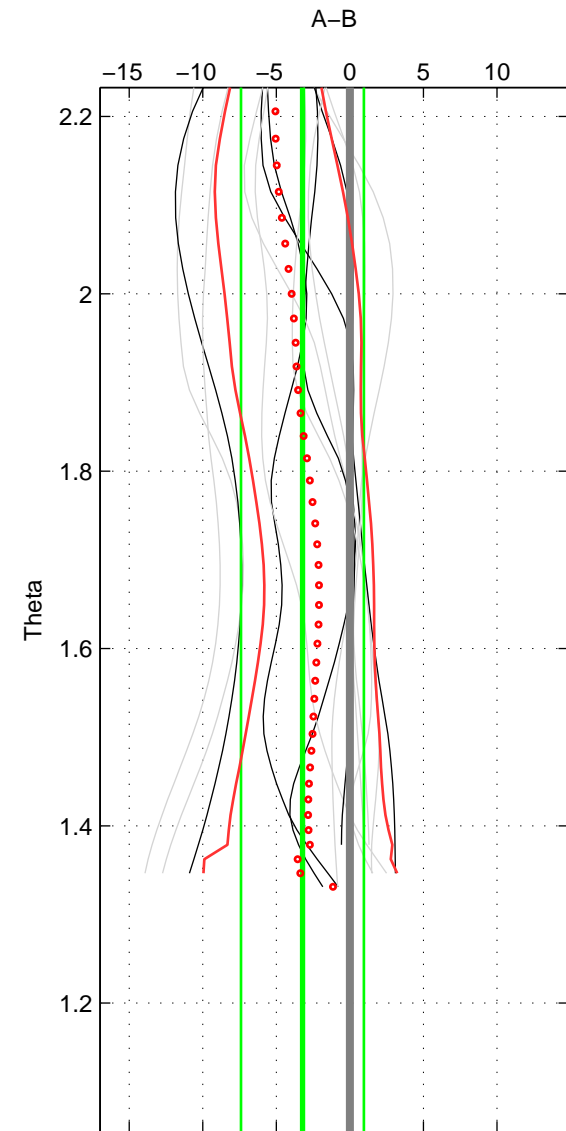

Cruise A (red). Date: Jun 1999 Cruisename: 568-49HO19990601

Cruise B (blue). Date: Jun 2001 Cruisename: 591-49NZ20010604

\*\*\* "Favourite" values are those of space 2.

	Offset	O.StDev	Ratio	R.Stdev	Rating
SIGMA:	-1.866	2.823	0.999	0.001	3
THETA:	-3.219	4.181	0.999	0.002	4
DEPTH:	1.901	3.224	1.001	0.001	3
FAV. :	-3.219	4.181	0.999	0.002	4

Profiles of A: 4  
 Profiles of B: 6  
 Diff profs : 13  
 WMoffset (A-B): -1.8656  
 WMoffset stdev: 2.8226  
 WMratio (A/B): 0.99921  
 WMratio stdev: 0.0011936

Quality (1-5): 3

Profiles of A: 4  
 Profiles of B: 6  
 Diff profs : 13  
 WMoffset (A-B): -3.2189  
 WMoffset stdev: 4.1815  
 WMratio (A/B): 0.99864  
 WMratio stdev: 0.0017628

Quality (1-5): 4

Profiles of A: 4  
 Profiles of B: 6  
 Diff profs : 13  
 WMoffset (A-B): 1.9009  
 WMoffset stdev: 3.2241  
 WMratio (A/B): 1.0008  
 WMratio stdev: 0.0013678

Quality (1-5): 3