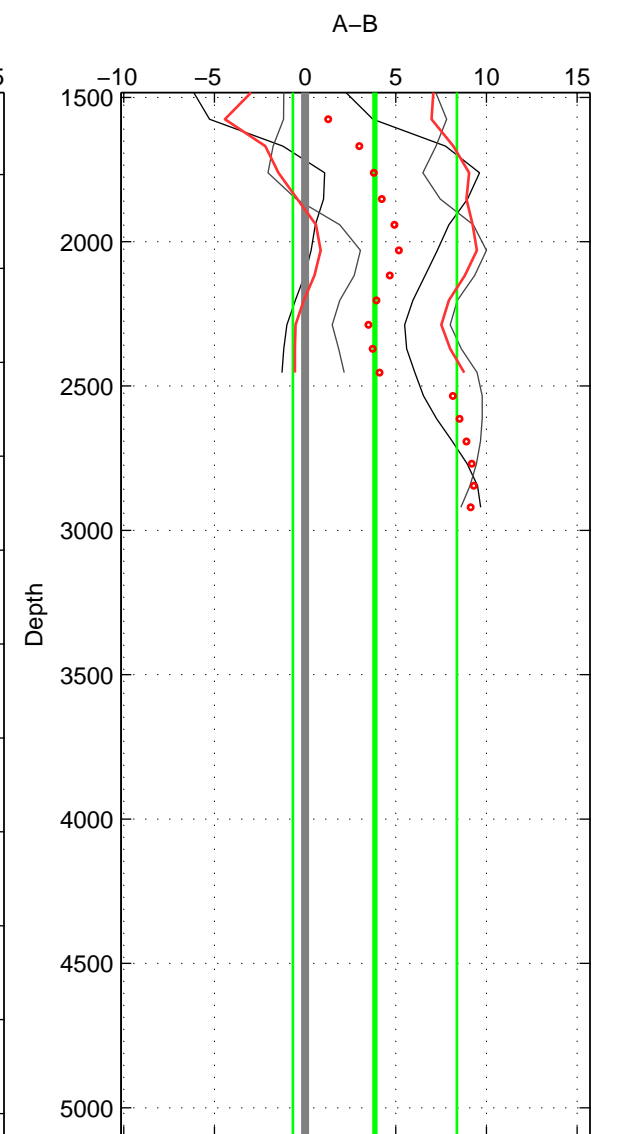

Cruise A (red). Date: Jul 2001 Cruisename: 575-49HO20010710
 Cruise B (blue). Date: Jan 2000 Cruisename: 588-49NZ20000105

*** "Favourite" values are means of spaces 1 2 3.

	Offset	O.StDev	Ratio	R.Stdev	Rating
SIGMA:	2.672	1.570	1.001	0.001	2
THETA:	2.212	1.281	1.001	0.001	2
DEPTH:	3.840	4.522	1.002	0.002	2
FAV. :	2.908	2.458	1.001	0.001	2

Profiles of A: 4
 Profiles of B: 3
 Diff profs : 6
 WMoffset (A-B): 2.6716
 WMoffset stdev: 1.5704
 WMratio (A/B): 1.0011
 WMratio stdev: 0.00066492

Quality (1-5): 2

Profiles of A: 4
 Profiles of B: 3
 Diff profs : 6
 WMoffset (A-B): 2.2116
 WMoffset stdev: 1.2809
 WMratio (A/B): 1.0009
 WMratio stdev: 0.00054335

Quality (1-5): 2

Profiles of A: 4
 Profiles of B: 3
 Diff profs : 6
 WMoffset (A-B): 3.8398
 WMoffset stdev: 4.5216
 WMratio (A/B): 1.0016
 WMratio stdev: 0.0019149

Quality (1-5): 2