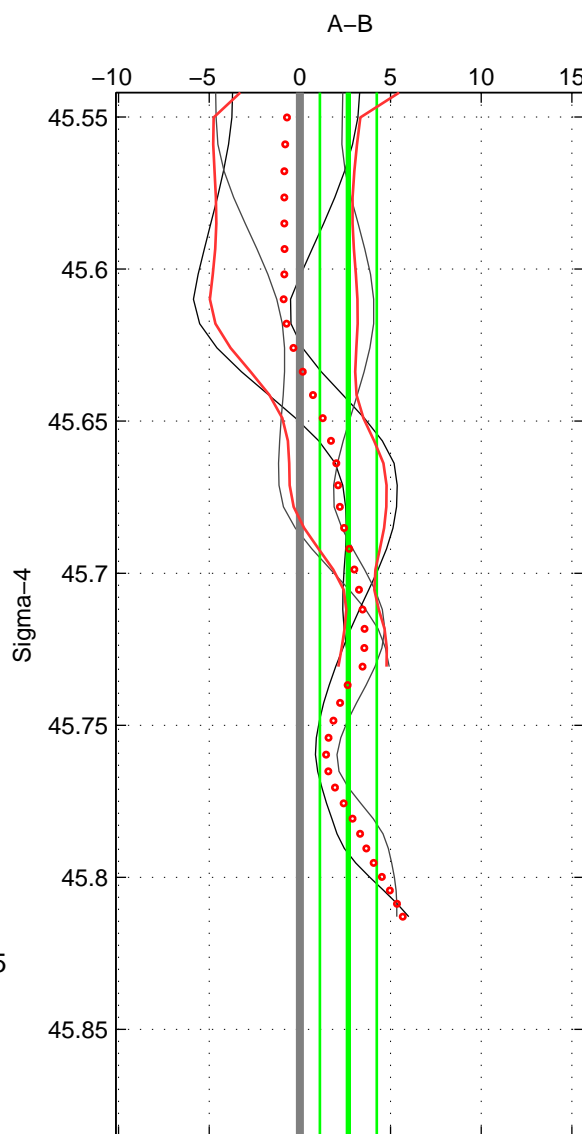

Cruise A (red). Date: Jul 2001 Cruisename: 575-49HO20010710
 Cruise B (blue). Date: Jan 2000 Cruisename: 588-49NZ20000105

*** "Favourite" values are means of spaces 1 2 3.

	Offset	O.StDev	Ratio	R.Stdev	Rating
SIGMA:	2.672	1.570	1.001	0.001	2
THETA:	2.212	1.281	1.001	0.001	2
DEPTH:	3.840	4.522	1.002	0.002	2
FAV. :	2.908	2.458	1.001	0.001	2

Profiles of A: 4
 Profiles of B: 3
 Diff profs : 6
 WMoffset (A-B): 2.6716
 WMoffset stdev: 1.5704
 WMratio (A/B): 1.0011
 WMratio stdev: 0.00066492

Quality (1-5): 2

Profiles of A: 4
 Profiles of B: 3
 Diff profs : 6
 WMoffset (A-B): 2.2116
 WMoffset stdev: 1.2809
 WMratio (A/B): 1.0009
 WMratio stdev: 0.00054335

Quality (1-5): 2

Profiles of A: 4
 Profiles of B: 3
 Diff profs : 6
 WMoffset (A-B): 3.8398
 WMoffset stdev: 4.5216
 WMratio (A/B): 1.0016
 WMratio stdev: 0.0019149

Quality (1-5): 2