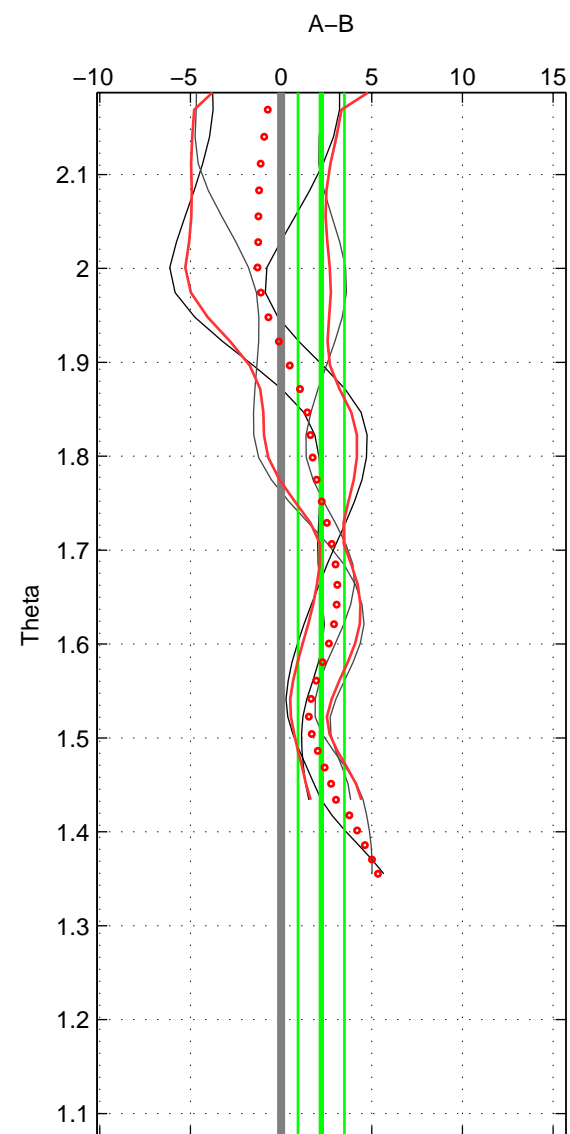

Cruise A (red). Date: Jul 2001 Cruisename: 575-49HO20010710
 Cruise B (blue). Date: Jan 2000 Cruisename: 588-49NZ20000105

*** "Favourite" values are means of spaces 1 2 3.

	Offset	O.StDev	Ratio	R.Stdev	Rating
SIGMA:	2.672	1.570	1.001	0.001	2
THETA:	2.212	1.281	1.001	0.001	2
DEPTH:	3.840	4.522	1.002	0.002	2
FAV. :	2.908	2.458	1.001	0.001	2

Profiles of A: 4
 Profiles of B: 3
 Diff profs : 6
 WMoffset (A-B): 2.6716
 WMoffset stdev: 1.5704
 WMratio (A/B): 1.0011
 WMratio stdev: 0.00066492

Quality (1-5): 2

Profiles of A: 4
 Profiles of B: 3
 Diff profs : 6
 WMoffset (A-B): 2.2116
 WMoffset stdev: 1.2809
 WMratio (A/B): 1.0009
 WMratio stdev: 0.00054335

Quality (1-5): 2

Profiles of A: 4
 Profiles of B: 3
 Diff profs : 6
 WMoffset (A-B): 3.8398
 WMoffset stdev: 4.5216
 WMratio (A/B): 1.0016
 WMratio stdev: 0.0019149

Quality (1-5): 2