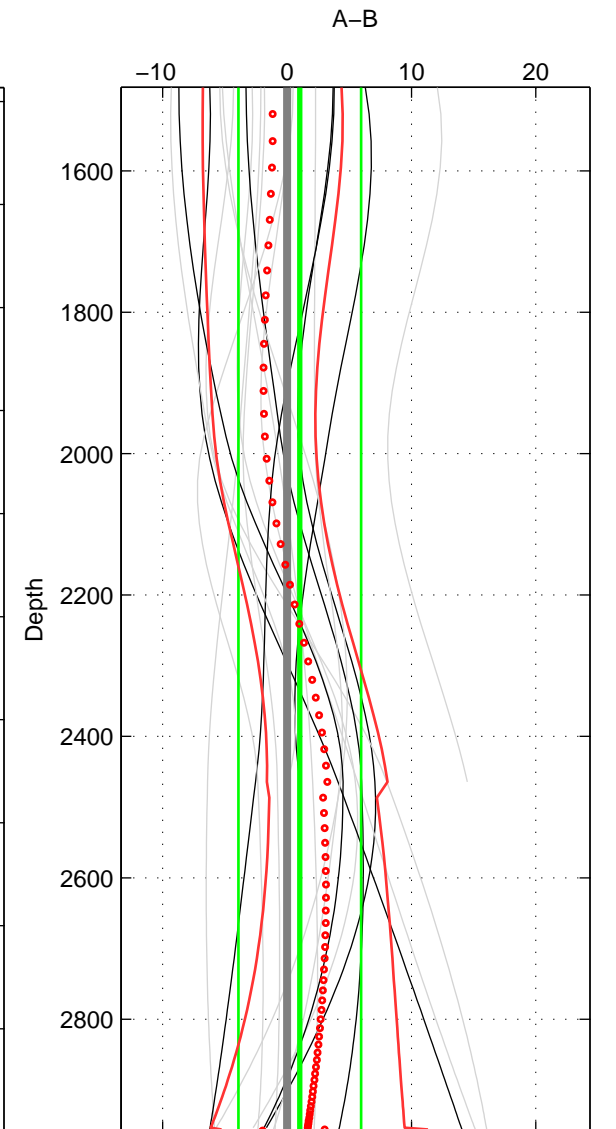

Cruise A (red). Date: Aug 2000 Cruisename: 573-49HO20000729

Cruise B (blue). Date: Jul 2001 Cruisename: 575-49HO20010710

*** "Favourite" values are means of spaces 1 2 3.

	Offset	O.StDev	Ratio	R.Stdev	Rating
SIGMA:	-0.693	3.709	1.000	0.002	4
THETA:	-0.450	3.619	1.000	0.002	4
DEPTH:	1.023	4.923	1.000	0.002	4
FAV. :	-0.040	4.083	1.000	0.002	4

Profiles of A: 7
 Profiles of B: 6
 Diff profs : 17
 WMoffset (A-B): -0.69293
 WMoffset stdev: 3.7087
 WMratio (A/B): 0.99971
 WMratio stdev: 0.0015683

Quality (1-5): 4

Profiles of A: 7
 Profiles of B: 6
 Diff profs : 17
 WMoffset (A-B): -0.45025
 WMoffset stdev: 3.6187
 WMratio (A/B): 0.99981
 WMratio stdev: 0.0015311

Quality (1-5): 4

Profiles of A: 7
 Profiles of B: 6
 Diff profs : 17
 WMoffset (A-B): 1.0228
 WMoffset stdev: 4.9228
 WMratio (A/B): 1.0004
 WMratio stdev: 0.0020845

Quality (1-5): 4