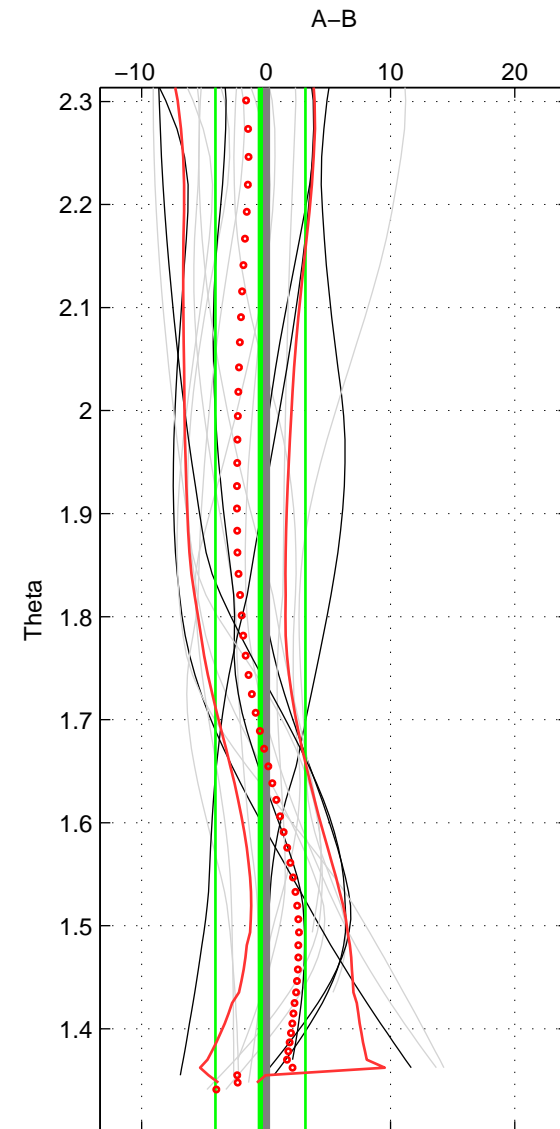

Cruise A (red). Date: Aug 2000 Cruisename: 573-49HO20000729

Cruise B (blue). Date: Jul 2001 Cruisename: 575-49HO20010710

*** "Favourite" values are means of spaces 1 2 3.

	Offset	O.StDev	Ratio	R.Stdev	Rating
SIGMA:	-0.693	3.709	1.000	0.002	4
THETA:	-0.450	3.619	1.000	0.002	4
DEPTH:	1.023	4.923	1.000	0.002	4
FAV. :	-0.040	4.083	1.000	0.002	4

Profiles of A: 7
 Profiles of B: 6
 Diff profs : 17
 WMoffset (A-B): -0.69293
 WMoffset stdev: 3.7087
 WMratio (A/B): 0.99971
 WMratio stdev: 0.0015683

Quality (1-5): 4

Profiles of A: 7
 Profiles of B: 6
 Diff profs : 17
 WMoffset (A-B): -0.45025
 WMoffset stdev: 3.6187
 WMratio (A/B): 0.99981
 WMratio stdev: 0.0015311

Quality (1-5): 4

Profiles of A: 7
 Profiles of B: 6
 Diff profs : 17
 WMoffset (A-B): 1.0228
 WMoffset stdev: 4.9228
 WMratio (A/B): 1.0004
 WMratio stdev: 0.0020845

Quality (1-5): 4