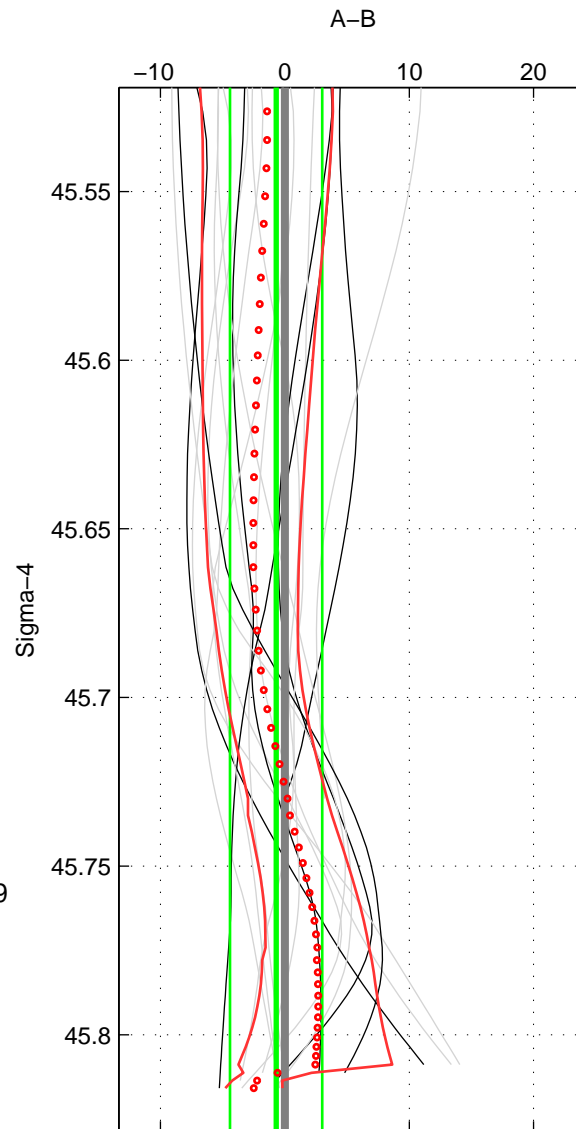

Cruise A (red). Date: Aug 2000 Cruisename: 573-49HO20000729

Cruise B (blue). Date: Jul 2001 Cruisename: 575-49HO20010710

*** "Favourite" values are means of spaces 1 2 3.

	Offset	O.StDev	Ratio	R.Stdev	Rating
SIGMA:	-0.693	3.709	1.000	0.002	4
THETA:	-0.450	3.619	1.000	0.002	4
DEPTH:	1.023	4.923	1.000	0.002	4
FAV. :	-0.040	4.083	1.000	0.002	4

Profiles of A: 7
 Profiles of B: 6
 Diff profs : 17
 WMoffset (A-B): -0.69293
 WMoffset stdev: 3.7087
 WMratio (A/B): 0.99971
 WMratio stdev: 0.0015683

Quality (1-5): 4

Profiles of A: 7
 Profiles of B: 6
 Diff profs : 17
 WMoffset (A-B): -0.45025
 WMoffset stdev: 3.6187
 WMratio (A/B): 0.99981
 WMratio stdev: 0.0015311

Quality (1-5): 4

Profiles of A: 7
 Profiles of B: 6
 Diff profs : 17
 WMoffset (A-B): 1.0228
 WMoffset stdev: 4.9228
 WMratio (A/B): 1.0004
 WMratio stdev: 0.0020845

Quality (1-5): 4