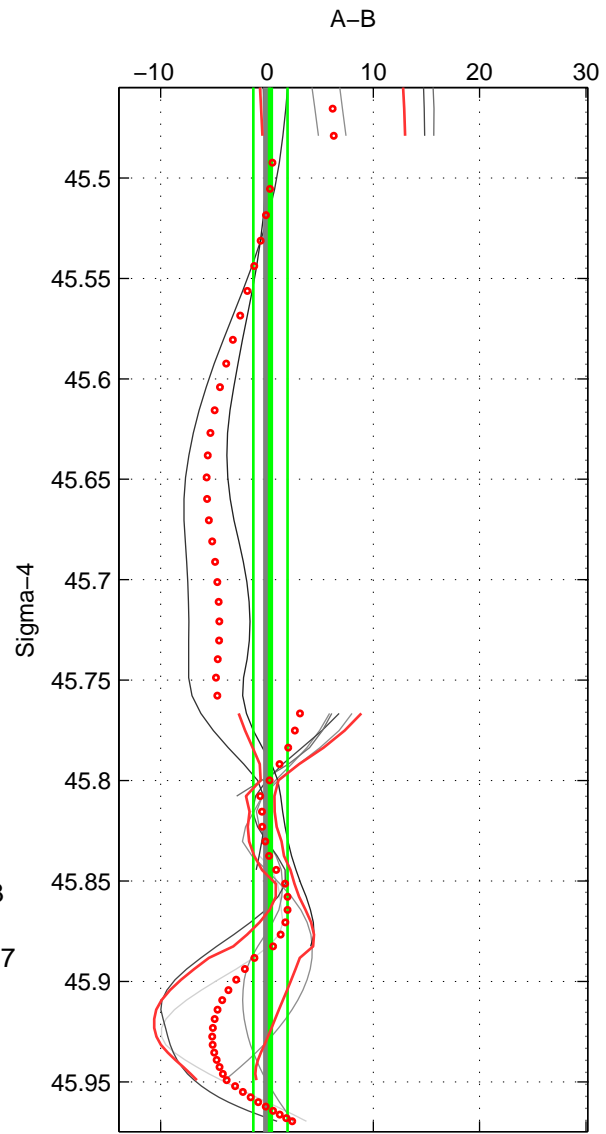

Cruise A (red). Date: Feb 2009 Cruisename: 399-09SS20090203
 Cruise B (blue). Date: Apr 1992 Cruisename: 512-33MW19920227

*** "Favourite" values are those of space 2.

	Offset	O.StDev	Ratio	R.Stdev	Rating
SIGMA:	0.312	1.610	1.000	0.001	4
THETA:	0.085	3.155	1.000	0.001	5
DEPTH:	0.820	2.144	1.000	0.001	4
FAV.:	0.085	3.155	1.000	0.001	5

Profiles of A: 10
 Profiles of B: 3
 Diff profs : 7
 WMoffset (A-B): 0.31196
 WMoffset stdev: 1.61
 WMratio (A/B): 1.0001
 WMratio stdev: 0.00069288

Quality (1-5): 4

Profiles of A: 10
 Profiles of B: 3
 Diff profs : 9
 WMoffset (A-B): 0.084834
 WMoffset stdev: 3.1547
 WMratio (A/B): 1
 WMratio stdev: 0.0013776

Quality (1-5): 5

Profiles of A: 10
 Profiles of B: 3
 Diff profs : 9
 WMoffset (A-B): 0.81972
 WMoffset stdev: 2.1436
 WMratio (A/B): 1.0004
 WMratio stdev: 0.00092489

Quality (1-5): 4