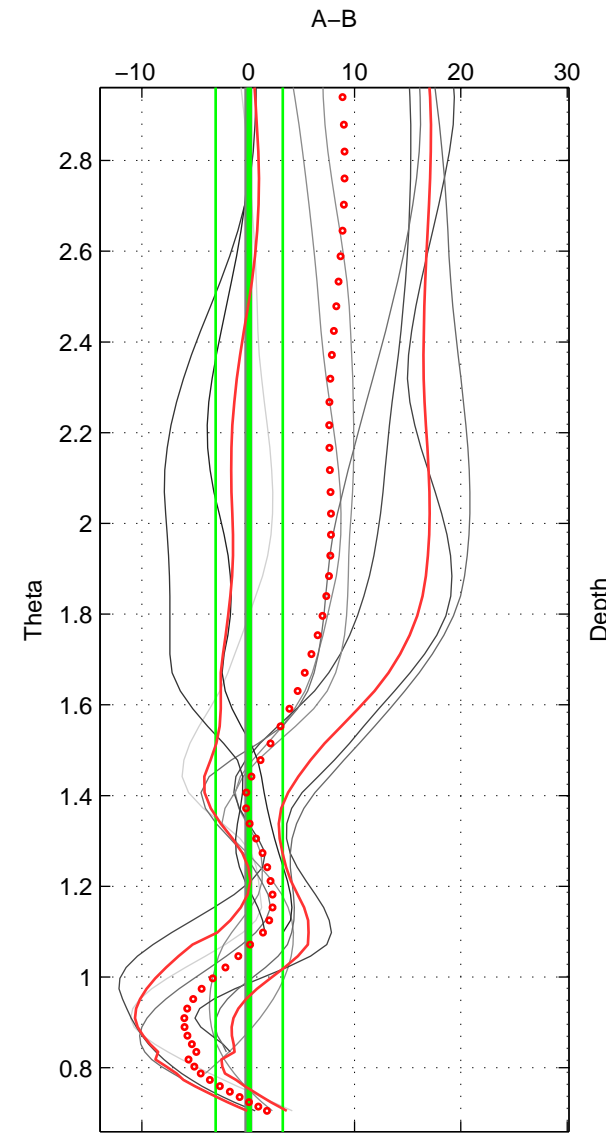

Cruise A (red). Date: Feb 2009 Cruisename: 399-09SS20090203
 Cruise B (blue). Date: Apr 1992 Cruisename: 512-33MW19920227

*** "Favourite" values are those of space 2.

	Offset	O.StDev	Ratio	R.Stdev	Rating
SIGMA:	0.312	1.610	1.000	0.001	4
THETA:	0.085	3.155	1.000	0.001	5
DEPTH:	0.820	2.144	1.000	0.001	4
FAV.:	0.085	3.155	1.000	0.001	5

Profiles of A: 10
 Profiles of B: 3
 Diff profs : 7
 WMoffset (A-B): 0.31196
 WMoffset stdev: 1.61
 WMratio (A/B): 1.0001
 WMratio stdev: 0.00069288

Quality (1-5): 4

Profiles of A: 10
 Profiles of B: 3
 Diff profs : 9
 WMoffset (A-B): 0.084834
 WMoffset stdev: 3.1547
 WMratio (A/B): 1
 WMratio stdev: 0.0013776

Quality (1-5): 5

Profiles of A: 10
 Profiles of B: 3
 Diff profs : 9
 WMoffset (A-B): 0.81972
 WMoffset stdev: 2.1436
 WMratio (A/B): 1.0004
 WMratio stdev: 0.00092489

Quality (1-5): 4