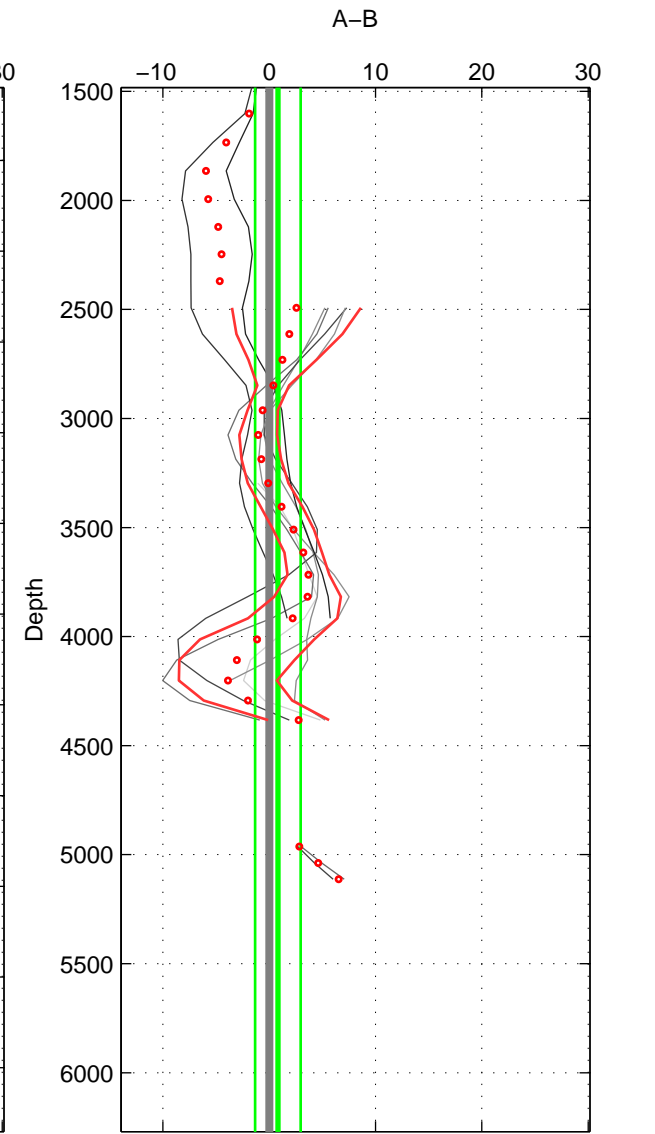

Cruise A (red). Date: Feb 2009 Cruisename: 399-09SS20090203
 Cruise B (blue). Date: Apr 1992 Cruisename: 512-33MW19920227

*** "Favourite" values are those of space 2.

	Offset	O.StDev	Ratio	R.Stdev	Rating
SIGMA:	0.312	1.610	1.000	0.001	4
THETA:	0.085	3.155	1.000	0.001	5
DEPTH:	0.820	2.144	1.000	0.001	4
FAV.:	0.085	3.155	1.000	0.001	5

Profiles of A: 10
 Profiles of B: 3
 Diff profs : 7
 WMoffset (A-B): 0.31196
 WMoffset stdev: 1.61
 WMratio (A/B): 1.0001
 WMratio stdev: 0.00069288

Quality (1-5): 4

Profiles of A: 10
 Profiles of B: 3
 Diff profs : 9
 WMoffset (A-B): 0.084834
 WMoffset stdev: 3.1547
 WMratio (A/B): 1
 WMratio stdev: 0.0013776

Quality (1-5): 5

Profiles of A: 10
 Profiles of B: 3
 Diff profs : 9
 WMoffset (A-B): 0.81972
 WMoffset stdev: 2.1436
 WMratio (A/B): 1.0004
 WMratio stdev: 0.00092489

Quality (1-5): 4