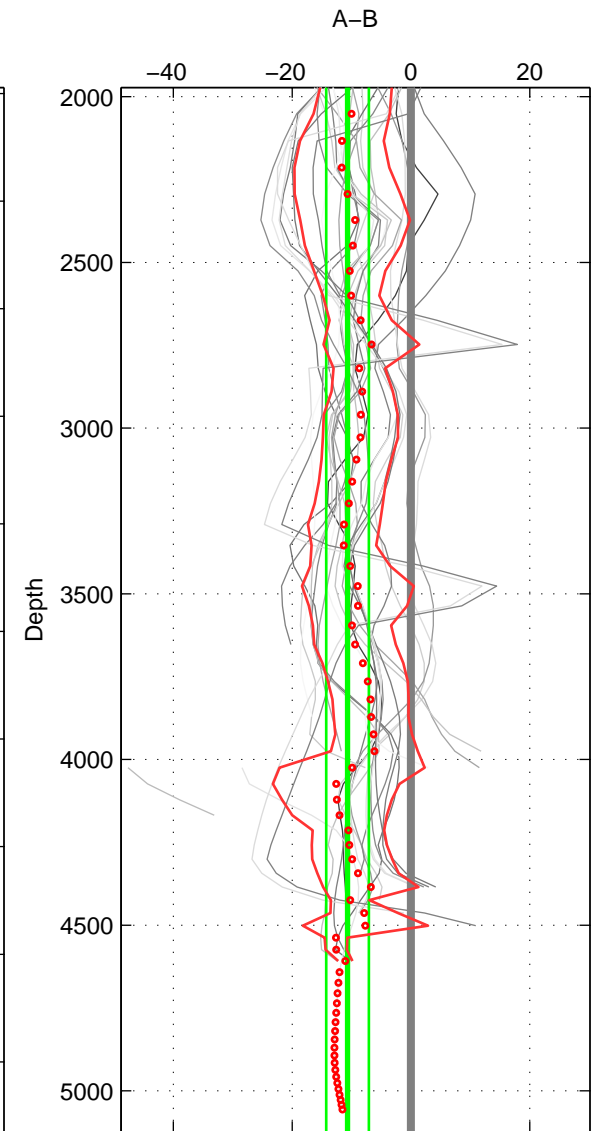

Cruise A (red). Date: Aug 1995 Cruisename: 351-316N19950715
 Cruise B (blue). Date: Feb 1986 Cruisename: 363-35MF19850224

*** "Favourite" values are means of spaces 1 2 3.

	Offset	O.StDev	Ratio	R.Stdev	Rating
SIGMA:	-8.619	3.366	0.996	0.001	5
THETA:	-9.184	3.615	0.996	0.002	5
DEPTH:	-10.659	3.590	0.995	0.002	5
FAV.:	-9.488	3.524	0.996	0.002	5

Profiles of A: 21
 Profiles of B: 8
 Diff profs : 27
 WMoffset (A-B): -8.6195
 WMoffset stdev: 3.3656
 WMratio (A/B): 0.99625
 WMratio stdev: 0.0014649

Quality (1-5): 5

Profiles of A: 21
 Profiles of B: 8
 Diff profs : 31
 WMoffset (A-B): -9.184
 WMoffset stdev: 3.6153
 WMratio (A/B): 0.996
 WMratio stdev: 0.0015727

Quality (1-5): 5

Profiles of A: 21
 Profiles of B: 8
 Diff profs : 26
 WMoffset (A-B): -10.6594
 WMoffset stdev: 3.5896
 WMratio (A/B): 0.99536
 WMratio stdev: 0.001559

Quality (1-5): 5