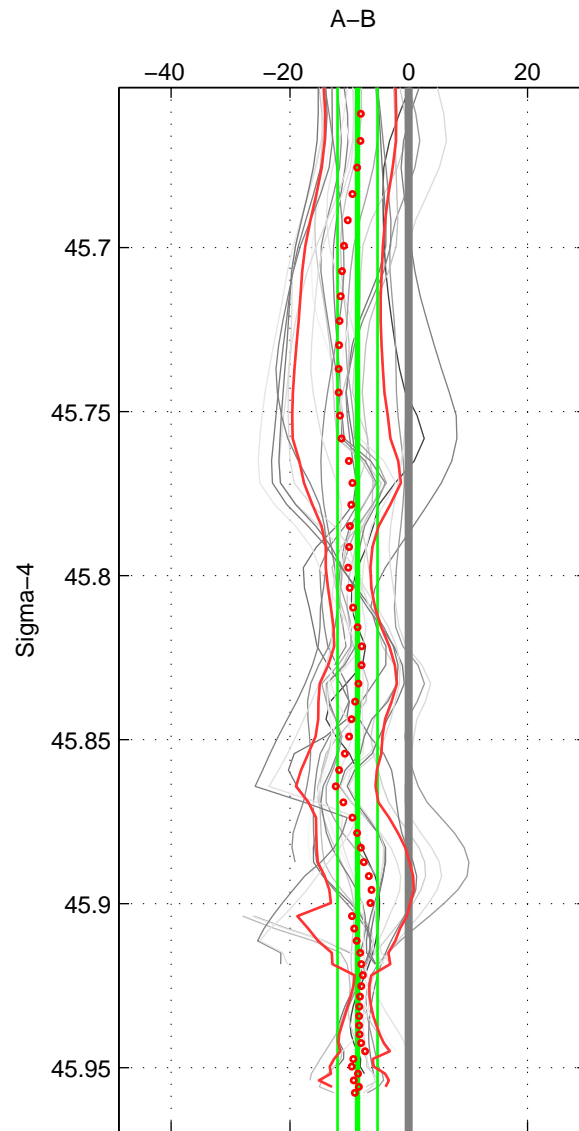

Cruise A (red). Date: Aug 1995 Cruisename: 351-316N19950715
 Cruise B (blue). Date: Feb 1986 Cruisename: 363-35MF19850224

*** "Favourite" values are means of spaces 1 2 3.

	Offset	O.StDev	Ratio	R.Stdev	Rating
SIGMA:	-8.619	3.366	0.996	0.001	5
THETA:	-9.184	3.615	0.996	0.002	5
DEPTH:	-10.659	3.590	0.995	0.002	5
FAV.:	-9.488	3.524	0.996	0.002	5

Profiles of A: 21
 Profiles of B: 8
 Diff profs : 27
 WMoffset (A-B): -8.6195
 WMoffset stdev: 3.3656
 WMratio (A/B): 0.99625
 WMratio stdev: 0.0014649

Quality (1-5): 5

Profiles of A: 21
 Profiles of B: 8
 Diff profs : 31
 WMoffset (A-B): -9.184
 WMoffset stdev: 3.6153
 WMratio (A/B): 0.996
 WMratio stdev: 0.0015727

Quality (1-5): 5

Profiles of A: 21
 Profiles of B: 8
 Diff profs : 26
 WMoffset (A-B): -10.6594
 WMoffset stdev: 3.5896
 WMratio (A/B): 0.99536
 WMratio stdev: 0.001559

Quality (1-5): 5