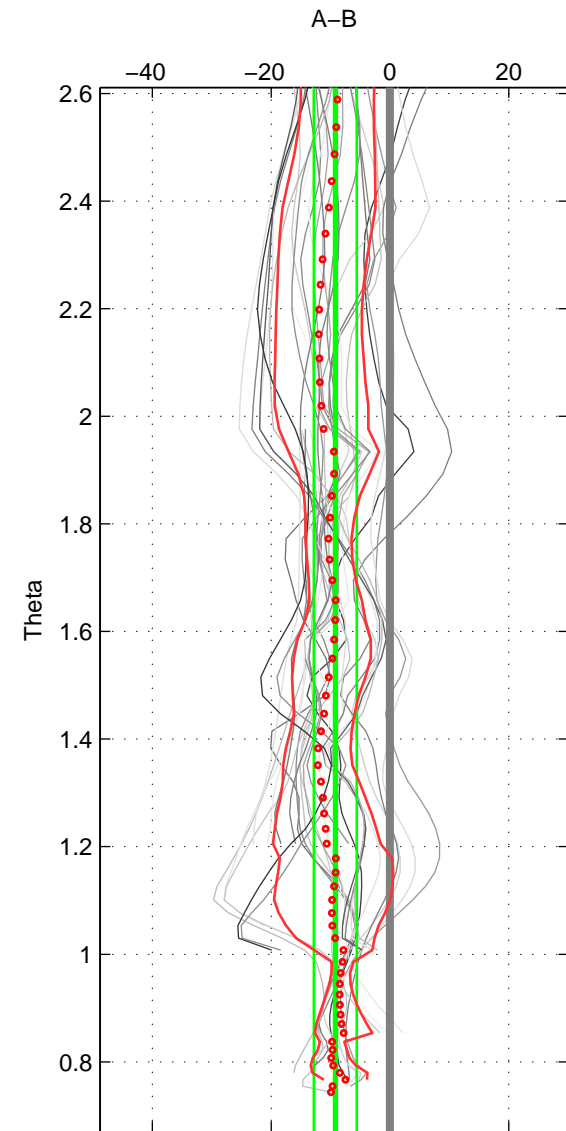

Cruise A (red). Date: Aug 1995 Cruisename: 351-316N19950715
 Cruise B (blue). Date: Feb 1986 Cruisename: 363-35MF19850224

*** "Favourite" values are means of spaces 1 2 3.

	Offset	O.StDev	Ratio	R.Stdev	Rating
SIGMA:	-8.619	3.366	0.996	0.001	5
THETA:	-9.184	3.615	0.996	0.002	5
DEPTH:	-10.659	3.590	0.995	0.002	5
FAV.:	-9.488	3.524	0.996	0.002	5

Profiles of A: 21
 Profiles of B: 8
 Diff profs : 27
 WMoffset (A-B): -8.6195
 WMoffset stdev: 3.3656
 WMratio (A/B): 0.99625
 WMratio stdev: 0.0014649

Quality (1-5): 5

Profiles of A: 21
 Profiles of B: 8
 Diff profs : 31
 WMoffset (A-B): -9.184
 WMoffset stdev: 3.6153
 WMratio (A/B): 0.996
 WMratio stdev: 0.0015727

Quality (1-5): 5

Profiles of A: 21
 Profiles of B: 8
 Diff profs : 26
 WMoffset (A-B): -10.6594
 WMoffset stdev: 3.5896
 WMratio (A/B): 0.99536
 WMratio stdev: 0.001559

Quality (1-5): 5