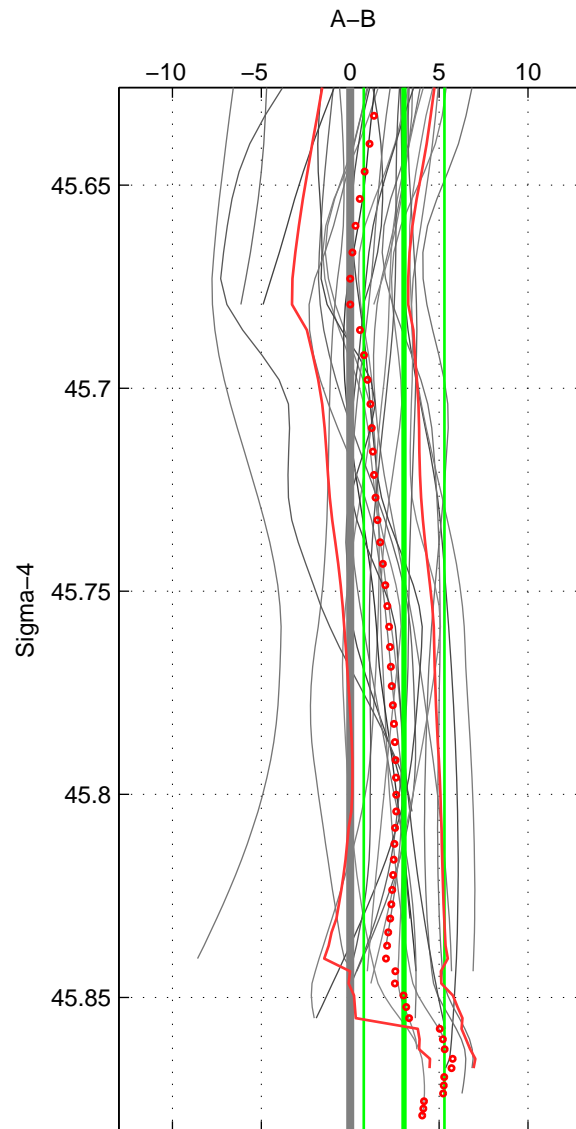

Cruise A (red). Date: Jul 2001 Cruisename: 161-06MT20010717

Cruise B (blue). Date: Jul 1990 Cruisename: 296-64TR19900714

*** "Favourite" values are means of spaces 1 2 3.

	Offset	O.StDev	Ratio	R.Stdev	Rating
SIGMA:	3.028	2.266	1.001	0.001	4
THETA:	3.162	2.206	1.001	0.001	4
DEPTH:	-0.782	3.509	1.000	0.002	4
FAV.:	1.803	2.660	1.001	0.001	4

Profiles of A: 8
 Profiles of B: 12
 Diff profs: 27
 WMoffset (A-B): 3.0277
 WMoffset stdev: 2.2662
 WMratio (A/B): 1.0014
 WMratio stdev: 0.0010521

Quality (1-5): 4

Profiles of A: 8
 Profiles of B: 12
 Diff profs: 27
 WMoffset (A-B): 3.1624
 WMoffset stdev: 2.2056
 WMratio (A/B): 1.0015
 WMratio stdev: 0.0010242

Quality (1-5): 4

Profiles of A: 8
 Profiles of B: 12
 Diff profs: 27
 WMoffset (A-B): -0.78205
 WMoffset stdev: 3.5087
 WMratio (A/B): 0.99964
 WMratio stdev: 0.0016257

Quality (1-5): 4