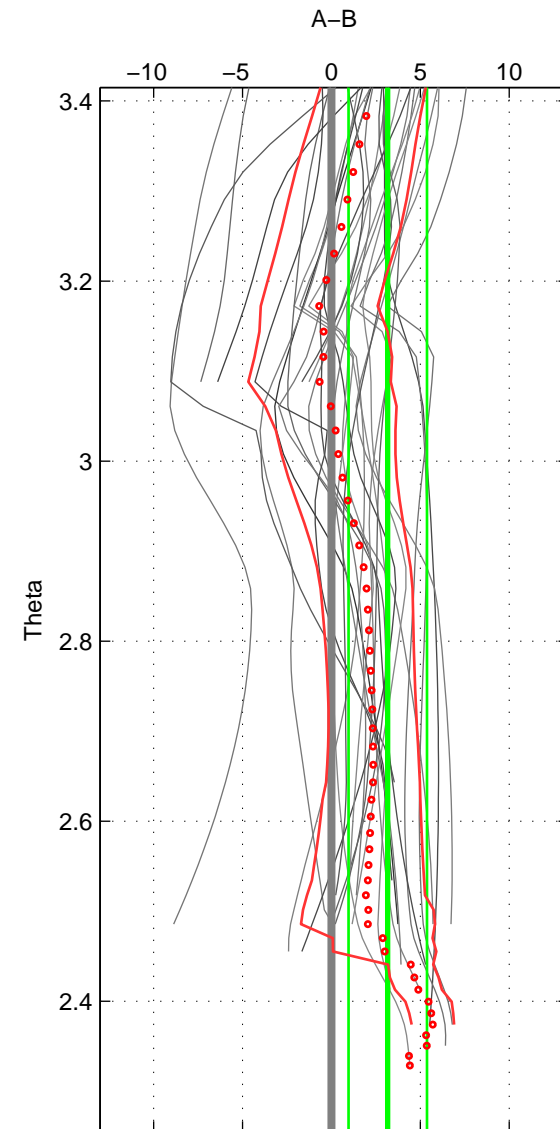

Cruise A (red). Date: Jul 2001 Cruisename: 161-06MT20010717

Cruise B (blue). Date: Jul 1990 Cruisename: 296-64TR19900714

*** "Favourite" values are means of spaces 1 2 3.

	Offset	O.StDev	Ratio	R.Stdev	Rating
SIGMA:	3.028	2.266	1.001	0.001	4
THETA:	3.162	2.206	1.001	0.001	4
DEPTH:	-0.782	3.509	1.000	0.002	4
FAV.:	1.803	2.660	1.001	0.001	4

Profiles of A: 8
 Profiles of B: 12
 Diff profs: 27
 WMoffset (A-B): 3.0277
 WMoffset stdev: 2.2662
 WMratio (A/B): 1.0014
 WMratio stdev: 0.0010521

Quality (1-5): 4

Profiles of A: 8
 Profiles of B: 12
 Diff profs: 27
 WMoffset (A-B): 3.1624
 WMoffset stdev: 2.2056
 WMratio (A/B): 1.0015
 WMratio stdev: 0.0010242

Quality (1-5): 4

Profiles of A: 8
 Profiles of B: 12
 Diff profs: 27
 WMoffset (A-B): -0.78205
 WMoffset stdev: 3.5087
 WMratio (A/B): 0.99964
 WMratio stdev: 0.0016257

Quality (1-5): 4