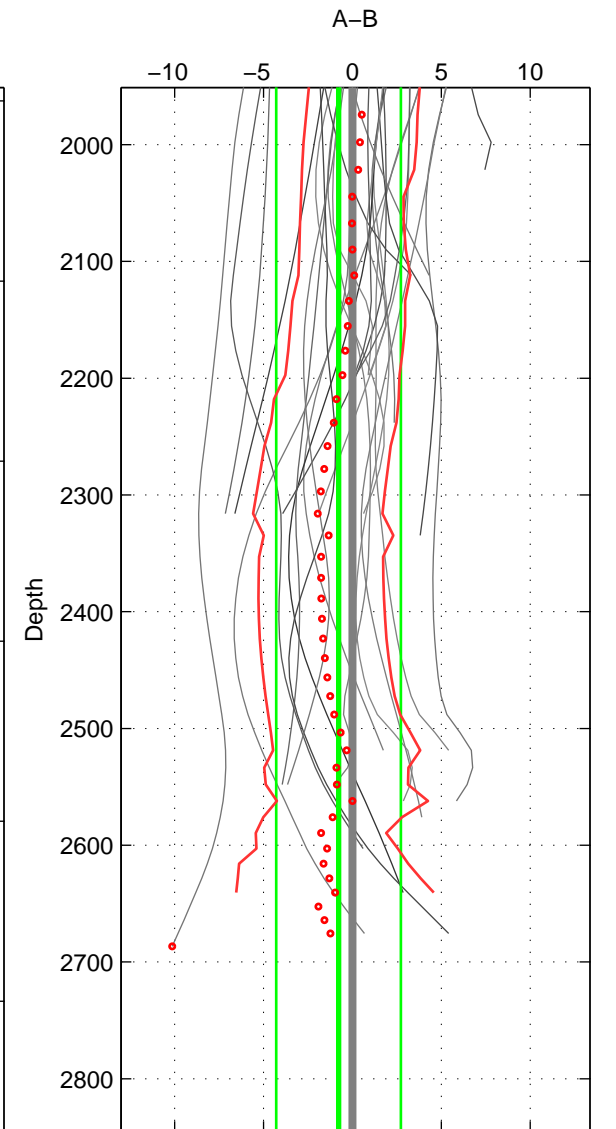

Cruise A (red). Date: Jul 2001 Cruisename: 161-06MT20010717

Cruise B (blue). Date: Jul 1990 Cruisename: 296-64TR19900714

*** "Favourite" values are means of spaces 1 2 3.

	Offset	O.StDev	Ratio	R.Stdev	Rating
SIGMA:	3.028	2.266	1.001	0.001	4
THETA:	3.162	2.206	1.001	0.001	4
DEPTH:	-0.782	3.509	1.000	0.002	4
FAV.:	1.803	2.660	1.001	0.001	4

Profiles of A: 8
 Profiles of B: 12
 Diff profs: 27
 WMoffset (A-B): 3.0277
 WMoffset stdev: 2.2662
 WMratio (A/B): 1.0014
 WMratio stdev: 0.0010521

Quality (1-5): 4

Profiles of A: 8
 Profiles of B: 12
 Diff profs: 27
 WMoffset (A-B): 3.1624
 WMoffset stdev: 2.2056
 WMratio (A/B): 1.0015
 WMratio stdev: 0.0010242

Quality (1-5): 4

Profiles of A: 8
 Profiles of B: 12
 Diff profs: 27
 WMoffset (A-B): -0.78205
 WMoffset stdev: 3.5087
 WMratio (A/B): 0.99964
 WMratio stdev: 0.0016257

Quality (1-5): 4