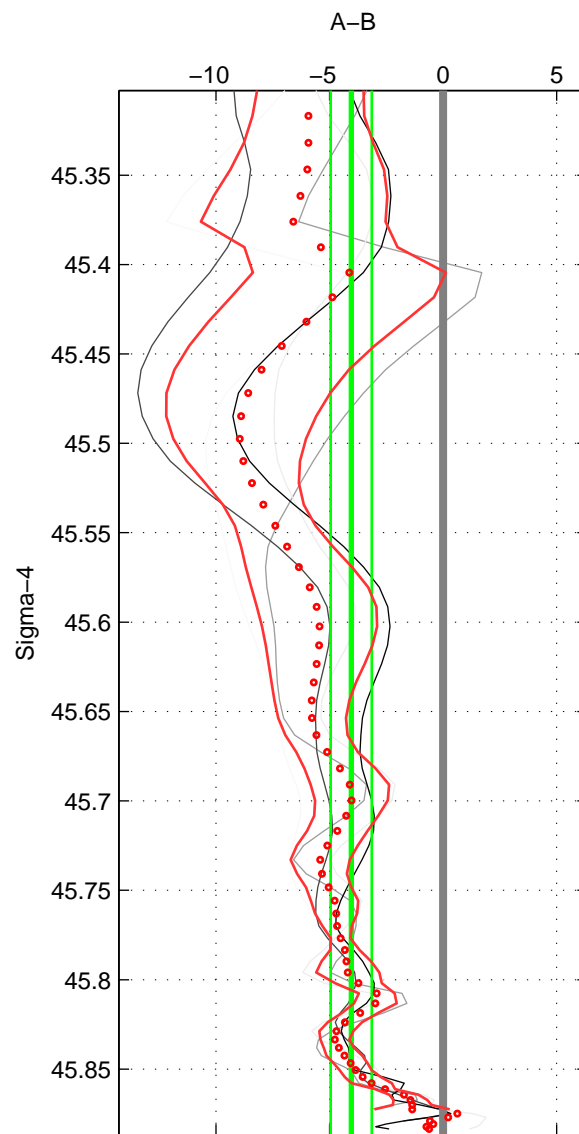

Cruise A (red). Date: Sep 1992 Cruisename: 494-322019920816
 Cruise B (blue). Date: Oct 2008 Cruisename: 615-49NZ20081011

*** "Favourite" values are means of spaces 1 2 3.

	Offset	O.StDev	Ratio	R.Stdev	Rating
SIGMA:	-4.042	0.905	0.998	0.000	3
THETA:	-2.296	0.539	0.999	0.000	3
DEPTH:	-2.224	1.441	0.999	0.001	3
FAV. :	-2.854	0.962	0.999	0.000	3

Profiles of A: 2
 Profiles of B: 3
 Diff profs : 5
 WMoffset (A-B): -4.0421
 WMoffset stdev: 0.90471
 WMratio (A/B): 0.99828
 WMratio stdev: 0.0003859

Quality (1-5): 3

Profiles of A: 2
 Profiles of B: 3
 Diff profs : 5
 WMoffset (A-B): -2.2958
 WMoffset stdev: 0.53909
 WMratio (A/B): 0.99901
 WMratio stdev: 0.00023121

Quality (1-5): 3

Profiles of A: 2
 Profiles of B: 3
 Diff profs : 5
 WMoffset (A-B): -2.2245
 WMoffset stdev: 1.4408
 WMratio (A/B): 0.99904
 WMratio stdev: 0.00061925

Quality (1-5): 3