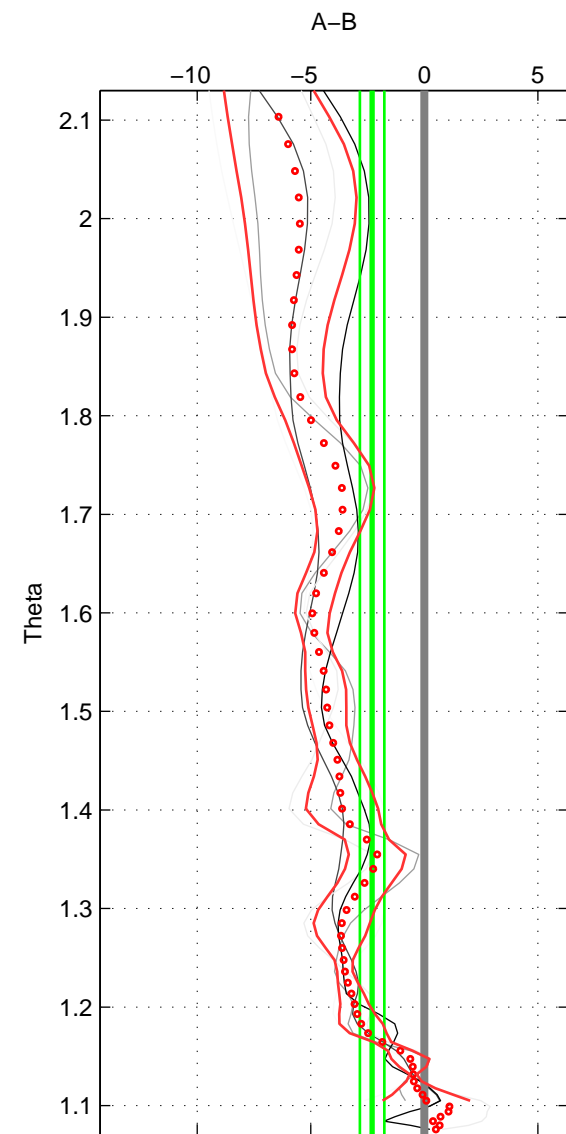

Cruise A (red). Date: Sep 1992 Cruisename: 494-322019920816
 Cruise B (blue). Date: Oct 2008 Cruisename: 615-49NZ20081011

*** "Favourite" values are means of spaces 1 2 3.

	Offset	O.StDev	Ratio	R.Stdev	Rating
SIGMA:	-4.042	0.905	0.998	0.000	3
THETA:	-2.296	0.539	0.999	0.000	3
DEPTH:	-2.224	1.441	0.999	0.001	3
FAV. :	-2.854	0.962	0.999	0.000	3

Profiles of A: 2
 Profiles of B: 3
 Diff profs : 5
 WMoffset (A-B): -4.0421
 WMoffset stdev: 0.90471
 WMratio (A/B): 0.99828
 WMratio stdev: 0.0003859

Quality (1-5): 3

Profiles of A: 2
 Profiles of B: 3
 Diff profs : 5
 WMoffset (A-B): -2.2958
 WMoffset stdev: 0.53909
 WMratio (A/B): 0.99901
 WMratio stdev: 0.00023121

Quality (1-5): 3

Profiles of A: 2
 Profiles of B: 3
 Diff profs : 5
 WMoffset (A-B): -2.2245
 WMoffset stdev: 1.4408
 WMratio (A/B): 0.99904
 WMratio stdev: 0.00061925

Quality (1-5): 3