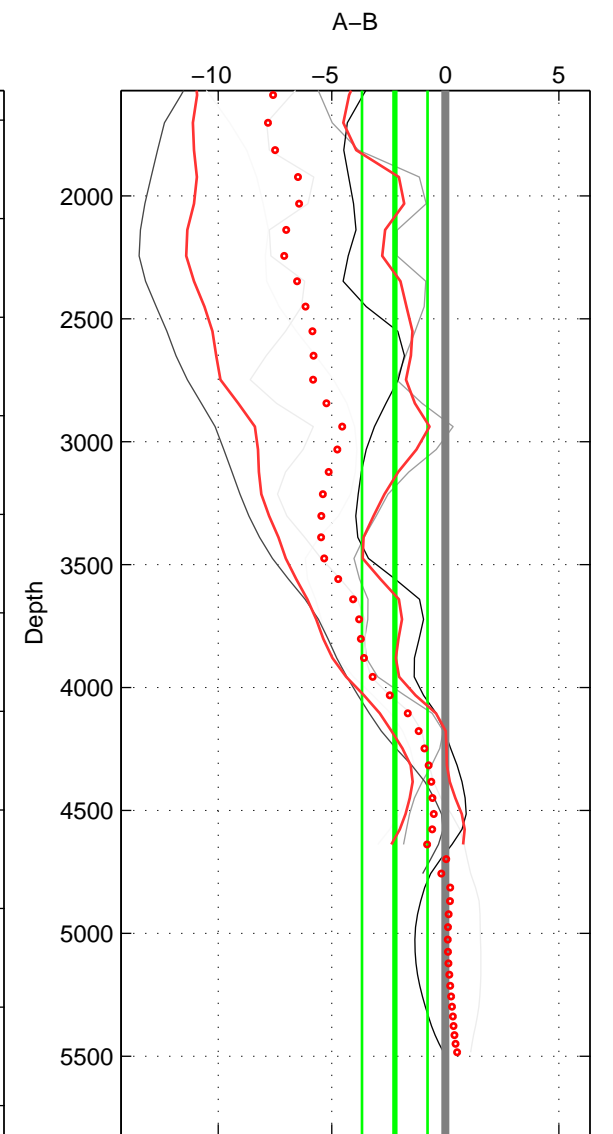

Cruise A (red). Date: Sep 1992 Cruisename: 494-322019920816
 Cruise B (blue). Date: Oct 2008 Cruisename: 615-49NZ20081011

*** "Favourite" values are means of spaces 1 2 3.

	Offset	O.StDev	Ratio	R.Stdev	Rating
SIGMA:	-4.042	0.905	0.998	0.000	3
THETA:	-2.296	0.539	0.999	0.000	3
DEPTH:	-2.224	1.441	0.999	0.001	3
FAV. :	-2.854	0.962	0.999	0.000	3

Profiles of A: 2
 Profiles of B: 3
 Diff profs : 5
 WMoffset (A-B): -4.0421
 WMoffset stdev: 0.90471
 WMratio (A/B): 0.99828
 WMratio stdev: 0.0003859

Quality (1-5): 3

Profiles of A: 2
 Profiles of B: 3
 Diff profs : 5
 WMoffset (A-B): -2.2958
 WMoffset stdev: 0.53909
 WMratio (A/B): 0.99901
 WMratio stdev: 0.00023121

Quality (1-5): 3

Profiles of A: 2
 Profiles of B: 3
 Diff profs : 5
 WMoffset (A-B): -2.2245
 WMoffset stdev: 1.4408
 WMratio (A/B): 0.99904
 WMratio stdev: 0.00061925

Quality (1-5): 3