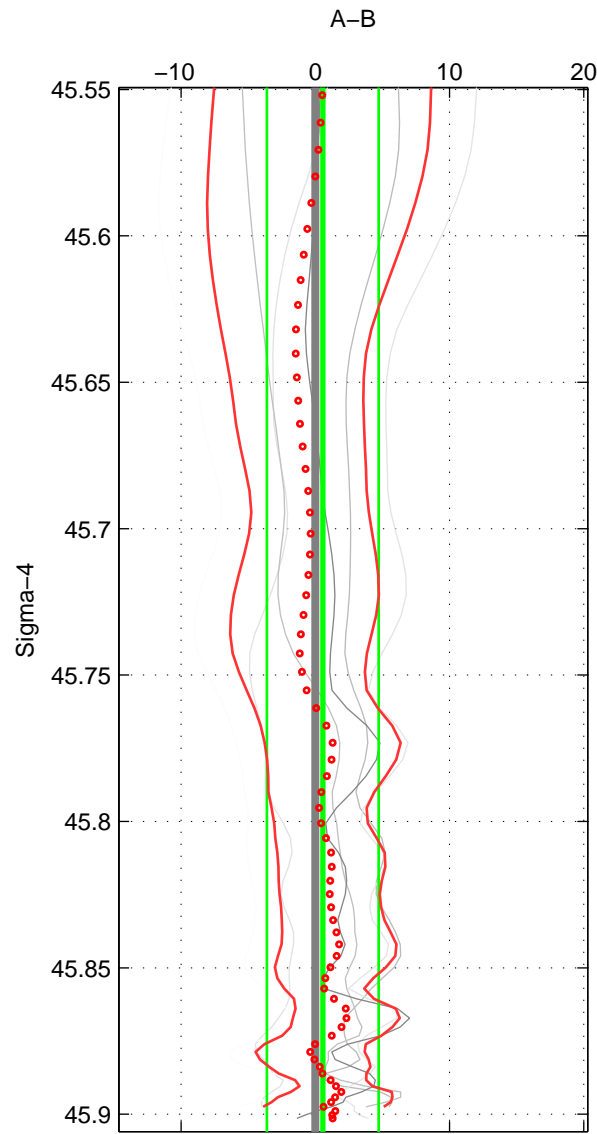

Cruise A (red). Date: Jun 2005 Cruisename: 605-49NZ20050525

Cruise B (blue). Date: Dec 2005 Cruisename: 607-49NZ20051031

*** "Favourite" values are means of spaces 1 2 3.

	Offset	O.StDev	Ratio	R.Stdev	Rating
SIGMA:	0.561	4.163	1.000	0.002	3
THETA:	0.524	4.293	1.000	0.002	3
DEPTH:	3.158	2.629	1.001	0.001	3
FAV.:	1.414	3.695	1.001	0.002	3

Profiles of A: 3
 Profiles of B: 3
 Diff profs : 6
 WMoffset (A-B): 0.56108
 WMoffset stdev: 4.1631
 WMratio (A/B): 1.0002
 WMratio stdev: 0.0017859

Quality (1-5): 3

Profiles of A: 3
 Profiles of B: 3
 Diff profs : 6
 WMoffset (A-B): 0.52357
 WMoffset stdev: 4.2927
 WMratio (A/B): 1.0002
 WMratio stdev: 0.001842

Quality (1-5): 3

Profiles of A: 3
 Profiles of B: 3
 Diff profs : 6
 WMoffset (A-B): 3.1581
 WMoffset stdev: 2.6288
 WMratio (A/B): 1.0014
 WMratio stdev: 0.0011366

Quality (1-5): 3