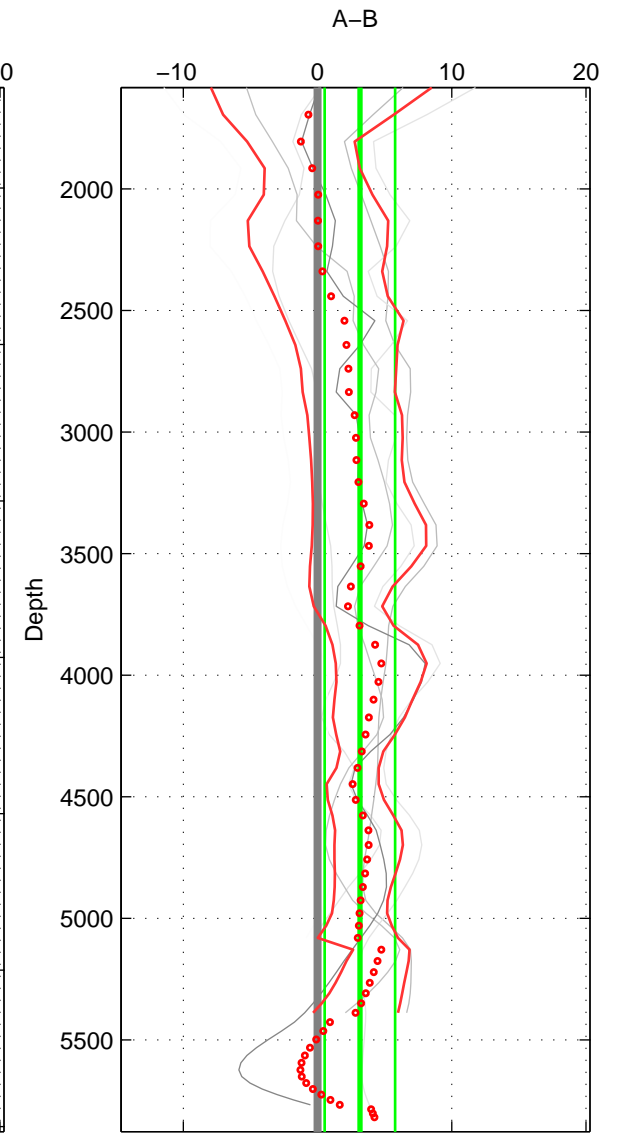

Cruise A (red). Date: Jun 2005 Cruisename: 605-49NZ20050525

Cruise B (blue). Date: Dec 2005 Cruisename: 607-49NZ20051031

*** "Favourite" values are means of spaces 1 2 3.

	Offset	O.StDev	Ratio	R.Stdev	Rating
SIGMA:	0.561	4.163	1.000	0.002	3
THETA:	0.524	4.293	1.000	0.002	3
DEPTH:	3.158	2.629	1.001	0.001	3
FAV.:	1.414	3.695	1.001	0.002	3

Profiles of A: 3
 Profiles of B: 3
 Diff profs : 6
 WMoffset (A-B): 0.56108
 WMoffset stdev: 4.1631
 WMratio (A/B): 1.0002
 WMratio stdev: 0.0017859

Quality (1-5): 3

Profiles of A: 3
 Profiles of B: 3
 Diff profs : 6
 WMoffset (A-B): 0.52357
 WMoffset stdev: 4.2927
 WMratio (A/B): 1.0002
 WMratio stdev: 0.001842

Quality (1-5): 3

Profiles of A: 3
 Profiles of B: 3
 Diff profs : 6
 WMoffset (A-B): 3.1581
 WMoffset stdev: 2.6288
 WMratio (A/B): 1.0014
 WMratio stdev: 0.0011366

Quality (1-5): 3