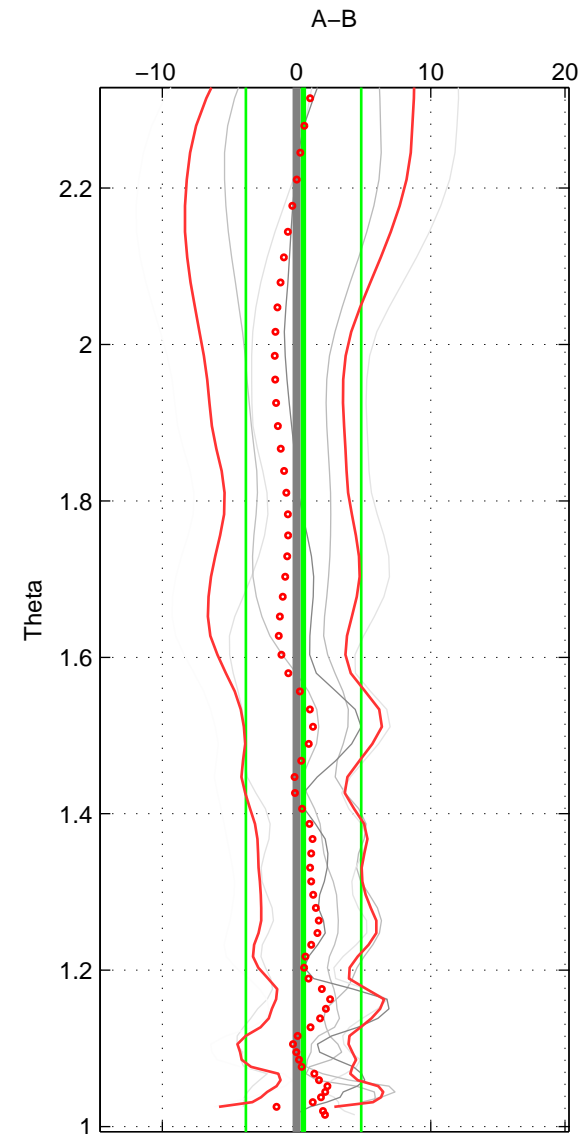

Cruise A (red). Date: Jun 2005 Cruisename: 605-49NZ20050525

Cruise B (blue). Date: Dec 2005 Cruisename: 607-49NZ20051031

*** "Favourite" values are means of spaces 1 2 3.

	Offset	O.StDev	Ratio	R.Stdev	Rating
SIGMA:	0.561	4.163	1.000	0.002	3
THETA:	0.524	4.293	1.000	0.002	3
DEPTH:	3.158	2.629	1.001	0.001	3
FAV.:	1.414	3.695	1.001	0.002	3

Profiles of A: 3
 Profiles of B: 3
 Diff profs : 6
 WMoffset (A-B): 0.56108
 WMoffset stdev: 4.1631
 WMratio (A/B): 1.0002
 WMratio stdev: 0.0017859

Quality (1-5): 3

Profiles of A: 3
 Profiles of B: 3
 Diff profs : 6
 WMoffset (A-B): 0.52357
 WMoffset stdev: 4.2927
 WMratio (A/B): 1.0002
 WMratio stdev: 0.001842

Quality (1-5): 3

Profiles of A: 3
 Profiles of B: 3
 Diff profs : 6
 WMoffset (A-B): 3.1581
 WMoffset stdev: 2.6288
 WMratio (A/B): 1.0014
 WMratio stdev: 0.0011366

Quality (1-5): 3