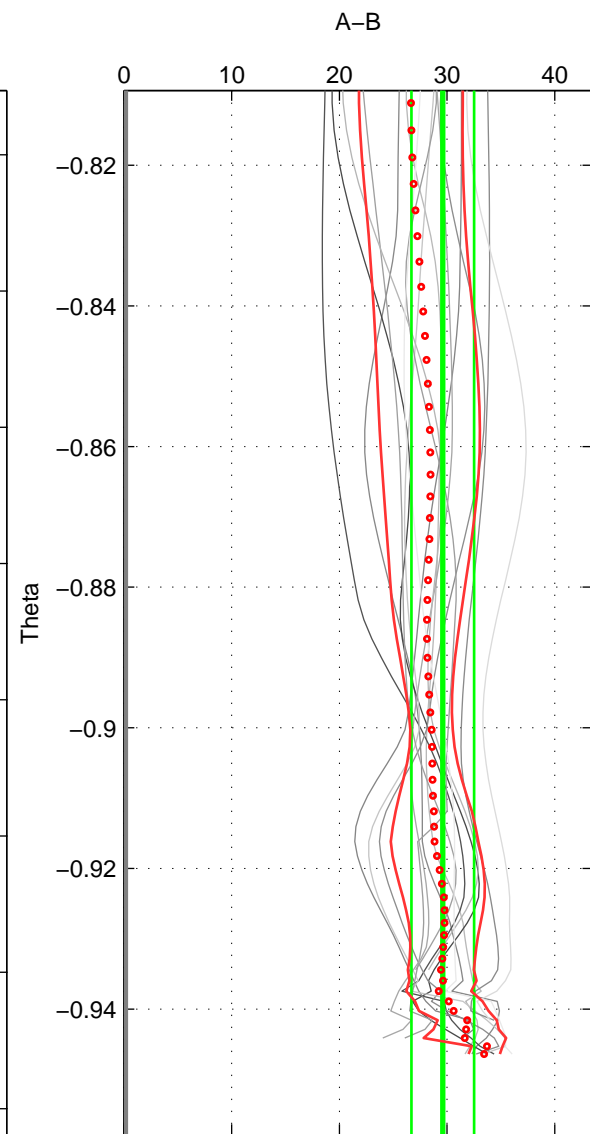

Cruise A (red). Date: Jul 1987 Cruisename: 2-06AQ19870704

Cruise B (blue). Date: Aug 1994 Cruisename: 32-18SN19940724

*** "Favourite" values are means of spaces 1 2 3.

	Offset	O.StDev	Ratio	R.Stdev	Rating
SIGMA:	29.368	2.650	1.014	0.001	5
THETA:	29.611	2.907	1.014	0.001	5
DEPTH:	31.261	2.150	1.014	0.001	5
FAV. :	30.080	2.569	1.014	0.001	5

Profiles of A: 8
 Profiles of B: 3
 Diff profs : 14
 WMoffset (A-B): 29.3675
 WMoffset stdev: 2.6495
 WMratio (A/B): 1.0136
 WMratio stdev: 0.0012308

Quality (1-5): 5

Profiles of A: 8
 Profiles of B: 3
 Diff profs : 14
 WMoffset (A-B): 29.6109
 WMoffset stdev: 2.9066
 WMratio (A/B): 1.0137
 WMratio stdev: 0.0013483

Quality (1-5): 5

Profiles of A: 8
 Profiles of B: 3
 Diff profs : 14
 WMoffset (A-B): 31.2614
 WMoffset stdev: 2.1505
 WMratio (A/B): 1.0145
 WMratio stdev: 0.0010007

Quality (1-5): 5