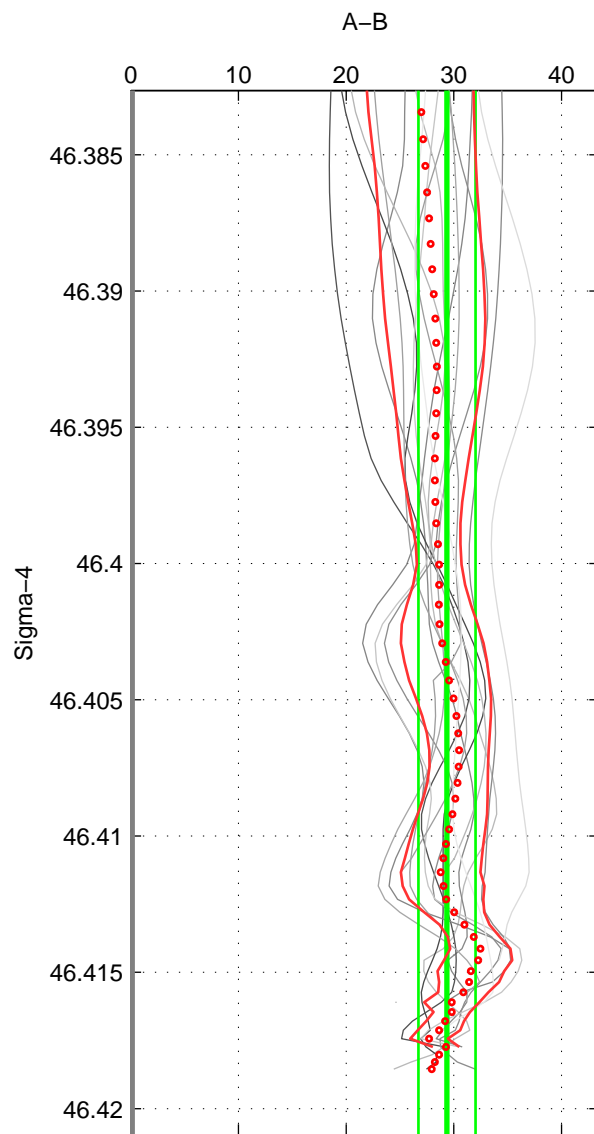

Cruise A (red). Date: Jul 1987 Cruisename: 2-06AQ19870704

Cruise B (blue). Date: Aug 1994 Cruisename: 32-18SN19940724

*** "Favourite" values are means of spaces 1 2 3.

	Offset	O.StDev	Ratio	R.Stdev	Rating
SIGMA:	29.368	2.650	1.014	0.001	5
THETA:	29.611	2.907	1.014	0.001	5
DEPTH:	31.261	2.150	1.014	0.001	5
FAV. :	30.080	2.569	1.014	0.001	5

Profiles of A: 8
 Profiles of B: 3
 Diff profs : 14
 WMoffset (A-B): 29.3675
 WMoffset stdev: 2.6495
 WMratio (A/B): 1.0136
 WMratio stdev: 0.0012308

Quality (1-5): 5

Profiles of A: 8
 Profiles of B: 3
 Diff profs : 14
 WMoffset (A-B): 29.6109
 WMoffset stdev: 2.9066
 WMratio (A/B): 1.0137
 WMratio stdev: 0.0013483

Quality (1-5): 5

Profiles of A: 8
 Profiles of B: 3
 Diff profs : 14
 WMoffset (A-B): 31.2614
 WMoffset stdev: 2.1505
 WMratio (A/B): 1.0145
 WMratio stdev: 0.0010007

Quality (1-5): 5