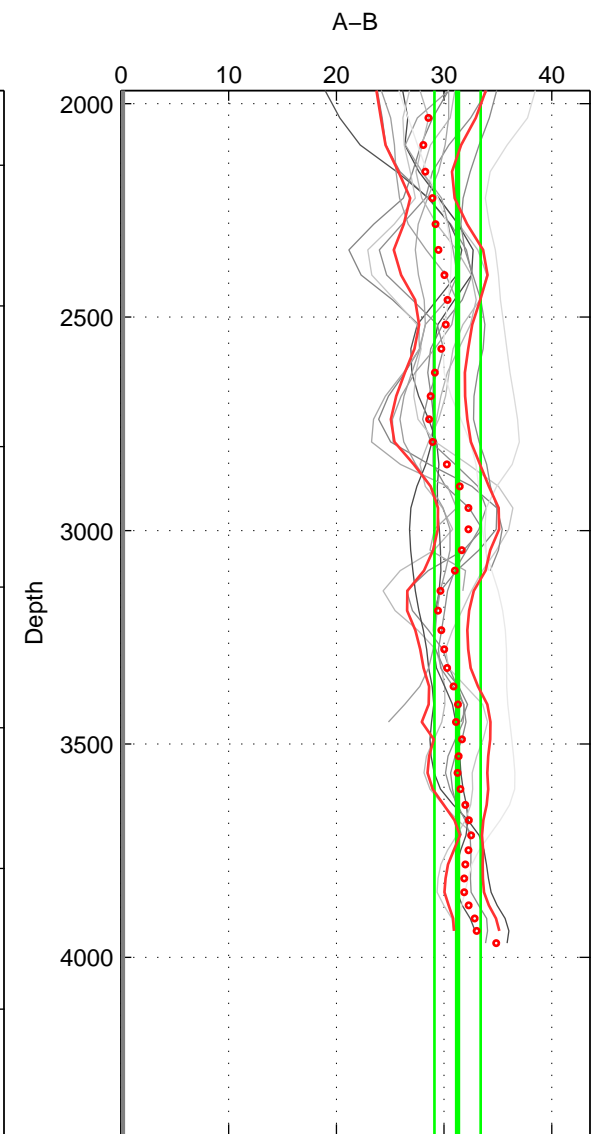

Cruise A (red). Date: Jul 1987 Cruisename: 2-06AQ19870704

Cruise B (blue). Date: Aug 1994 Cruisename: 32-18SN19940724

*** "Favourite" values are means of spaces 1 2 3.

	Offset	O.StDev	Ratio	R.Stdev	Rating
SIGMA:	29.368	2.650	1.014	0.001	5
THETA:	29.611	2.907	1.014	0.001	5
DEPTH:	31.261	2.150	1.014	0.001	5
FAV. :	30.080	2.569	1.014	0.001	5

Profiles of A: 8
 Profiles of B: 3
 Diff profs : 14
 WMoffset (A-B): 29.3675
 WMoffset stdev: 2.6495
 WMratio (A/B): 1.0136
 WMratio stdev: 0.0012308

Quality (1-5): 5

Profiles of A: 8
 Profiles of B: 3
 Diff profs : 14
 WMoffset (A-B): 29.6109
 WMoffset stdev: 2.9066
 WMratio (A/B): 1.0137
 WMratio stdev: 0.0013483

Quality (1-5): 5

Profiles of A: 8
 Profiles of B: 3
 Diff profs : 14
 WMoffset (A-B): 31.2614
 WMoffset stdev: 2.1505
 WMratio (A/B): 1.0145
 WMratio stdev: 0.0010007

Quality (1-5): 5