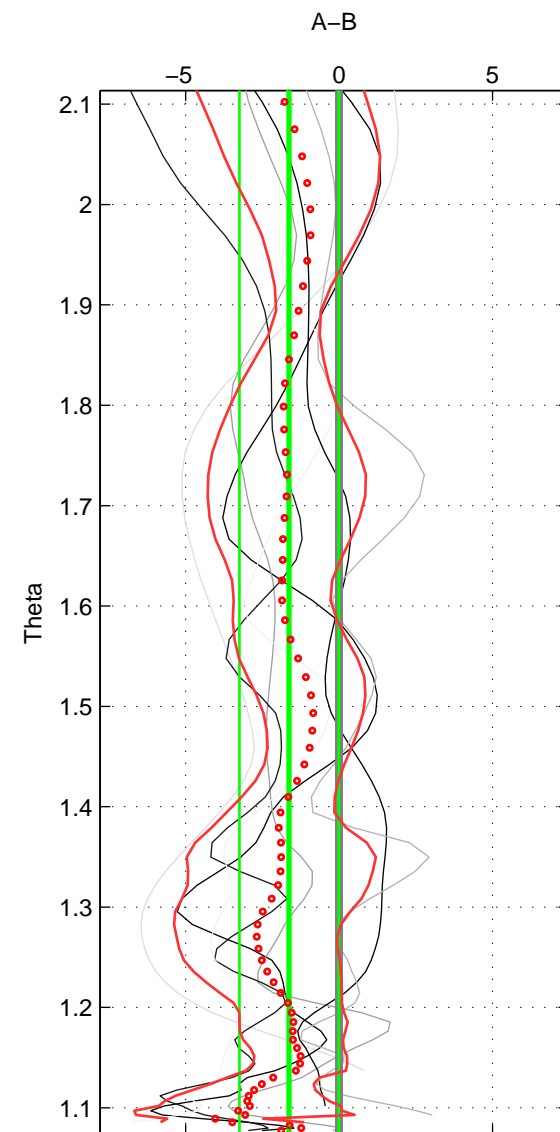

Cruise A (red). Date: Oct 2005 Cruisename: 606-49NZ20050913

Cruise B (blue). Date: Oct 2008 Cruisename: 615-49NZ20081011

\*\*\* "Favourite" values are means of spaces 1 2.

|        | Offset | O.StDev | Ratio | R.Stdev | Rating |
|--------|--------|---------|-------|---------|--------|
| SIGMA: | -1.212 | 1.411   | 0.999 | 0.001   | 5      |
| THETA: | -1.628 | 1.619   | 0.999 | 0.001   | 5      |
| DEPTH: | -2.005 | 1.729   | 0.999 | 0.001   | 4      |
| FAV. : | -1.420 | 1.515   | 0.999 | 0.001   | 5      |

Profiles of A: 3  
 Profiles of B: 7  
 Diff profs : 7  
 WMoffset (A-B): -1.2122  
 WMoffset stdev: 1.4108  
 WMratio (A/B): 0.99949  
 WMratio stdev: 0.00059596

Quality (1-5): 5

Profiles of A: 3  
 Profiles of B: 7  
 Diff profs : 7  
 WMoffset (A-B): -1.6282  
 WMoffset stdev: 1.6192  
 WMratio (A/B): 0.99931  
 WMratio stdev: 0.0006849

Quality (1-5): 5

Profiles of A: 3  
 Profiles of B: 7  
 Diff profs : 7  
 WMoffset (A-B): -2.0049  
 WMoffset stdev: 1.729  
 WMratio (A/B): 0.99914  
 WMratio stdev: 0.000741

Quality (1-5): 4