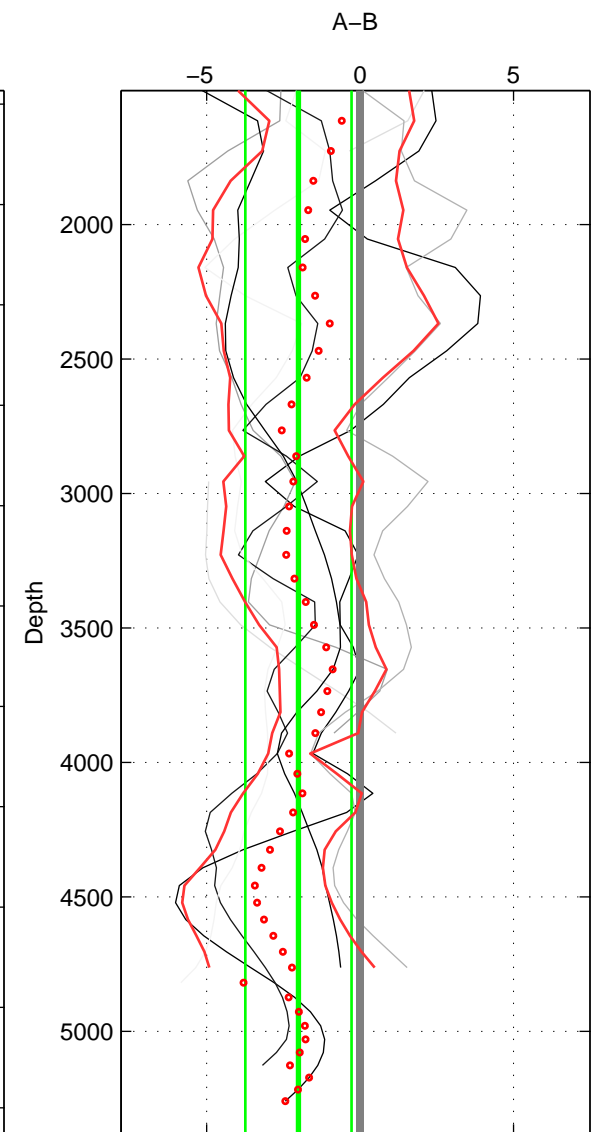

Cruise A (red). Date: Oct 2005 Cruisename: 606-49NZ20050913

Cruise B (blue). Date: Oct 2008 Cruisename: 615-49NZ20081011

\*\*\* "Favourite" values are means of spaces 1 2.

|        | Offset | O.StDev | Ratio | R.Stdev | Rating |
|--------|--------|---------|-------|---------|--------|
| SIGMA: | -1.212 | 1.411   | 0.999 | 0.001   | 5      |
| THETA: | -1.628 | 1.619   | 0.999 | 0.001   | 5      |
| DEPTH: | -2.005 | 1.729   | 0.999 | 0.001   | 4      |
| FAV. : | -1.420 | 1.515   | 0.999 | 0.001   | 5      |

Profiles of A: 3  
 Profiles of B: 7  
 Diff profs : 7  
 WMoffset (A-B): -1.2122  
 WMoffset stdev: 1.4108  
 WMratio (A/B): 0.99949  
 WMratio stdev: 0.00059596

Quality (1-5): 5

Profiles of A: 3  
 Profiles of B: 7  
 Diff profs : 7  
 WMoffset (A-B): -1.6282  
 WMoffset stdev: 1.6192  
 WMratio (A/B): 0.99931  
 WMratio stdev: 0.0006849

Quality (1-5): 5

Profiles of A: 3  
 Profiles of B: 7  
 Diff profs : 7  
 WMoffset (A-B): -2.0049  
 WMoffset stdev: 1.729  
 WMratio (A/B): 0.99914  
 WMratio stdev: 0.000741

Quality (1-5): 4