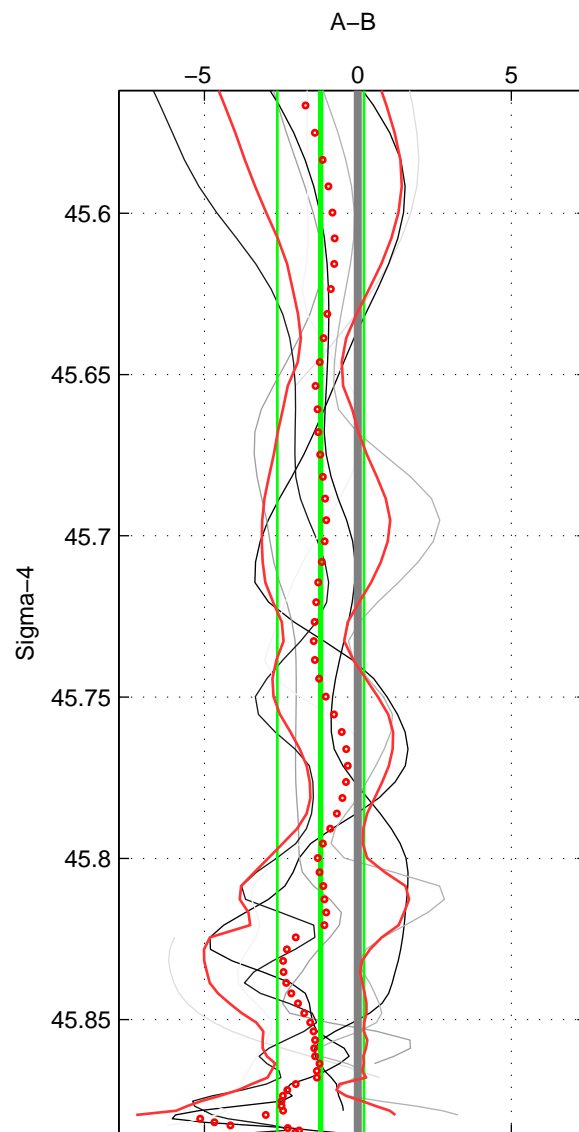

Cruise A (red). Date: Oct 2005 Cruisename: 606-49NZ20050913

Cruise B (blue). Date: Oct 2008 Cruisename: 615-49NZ20081011

\*\*\* "Favourite" values are means of spaces 1 2.

|        | Offset | O.StDev | Ratio | R.Stdev | Rating |
|--------|--------|---------|-------|---------|--------|
| SIGMA: | -1.212 | 1.411   | 0.999 | 0.001   | 5      |
| THETA: | -1.628 | 1.619   | 0.999 | 0.001   | 5      |
| DEPTH: | -2.005 | 1.729   | 0.999 | 0.001   | 4      |
| FAV. : | -1.420 | 1.515   | 0.999 | 0.001   | 5      |

Profiles of A: 3  
 Profiles of B: 7  
 Diff profs : 7  
 WMoffset (A-B): -1.2122  
 WMoffset stdev: 1.4108  
 WMratio (A/B): 0.99949  
 WMratio stdev: 0.00059596

Quality (1-5): 5

Profiles of A: 3  
 Profiles of B: 7  
 Diff profs : 7  
 WMoffset (A-B): -1.6282  
 WMoffset stdev: 1.6192  
 WMratio (A/B): 0.99931  
 WMratio stdev: 0.0006849

Quality (1-5): 5

Profiles of A: 3  
 Profiles of B: 7  
 Diff profs : 7  
 WMoffset (A-B): -2.0049  
 WMoffset stdev: 1.729  
 WMratio (A/B): 0.99914  
 WMratio stdev: 0.000741

Quality (1-5): 4