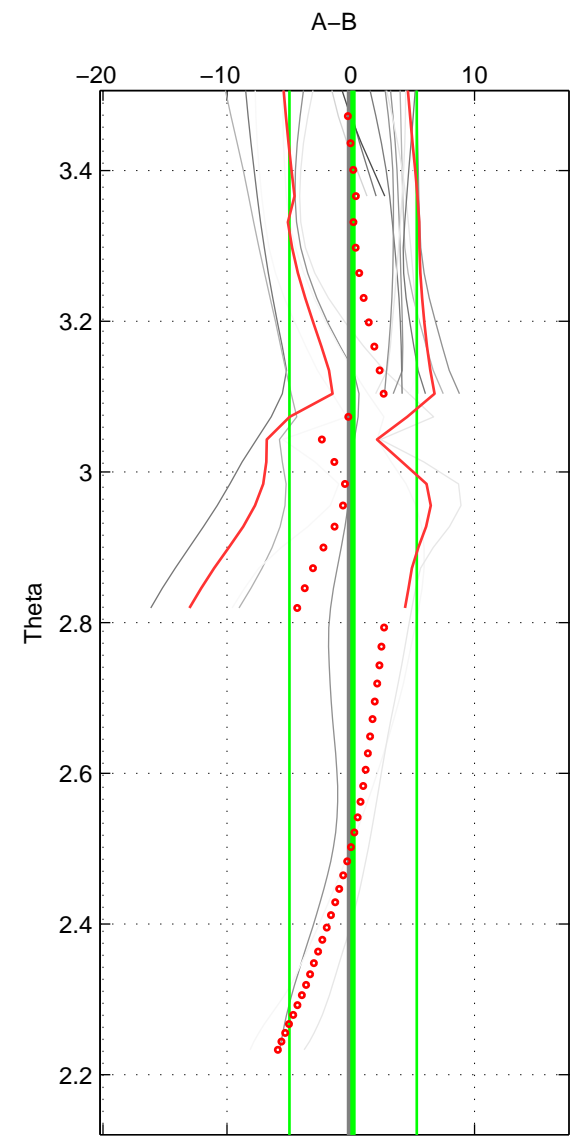

Cruise A (red). Date: Jul 1992 Cruisename: 7-06MT19920701
 Cruise B (blue). Date: Aug 2003 Cruisename: 166-06MT20030723

*** "Favourite" values are those of space 2.

	Offset	O.StDev	Ratio	R.Stdev	Rating
SIGMA:	-8.431	2.998	0.996	0.001	3
THETA:	0.186	5.140	1.000	0.002	4
DEPTH:	-5.710	1.603	0.997	0.001	3
FAV. :	0.186	5.140	1.000	0.002	4

Please note that statistics are bad.
 Profiles of A: 3
 Profiles of B: 6
 Diff profs : 9
 WMoffset (A-B): -8.4313
 WMoffset stdev: 2.9981
 WMratio (A/B): 0.9961
 WMratio stdev: 0.0013749

Quality (1-5): 3

Profiles of A: 6
 Profiles of B: 6
 Diff profs : 18
 WMoffset (A-B): 0.18564
 WMoffset stdev: 5.1401
 WMratio (A/B): 1.0001
 WMratio stdev: 0.0023816

Quality (1-5): 4

Please note that statistics are bad.
 Profiles of A: 3
 Profiles of B: 6
 Diff profs : 9
 WMoffset (A-B): -5.7097
 WMoffset stdev: 1.6029
 WMratio (A/B): 0.99736
 WMratio stdev: 0.00074297