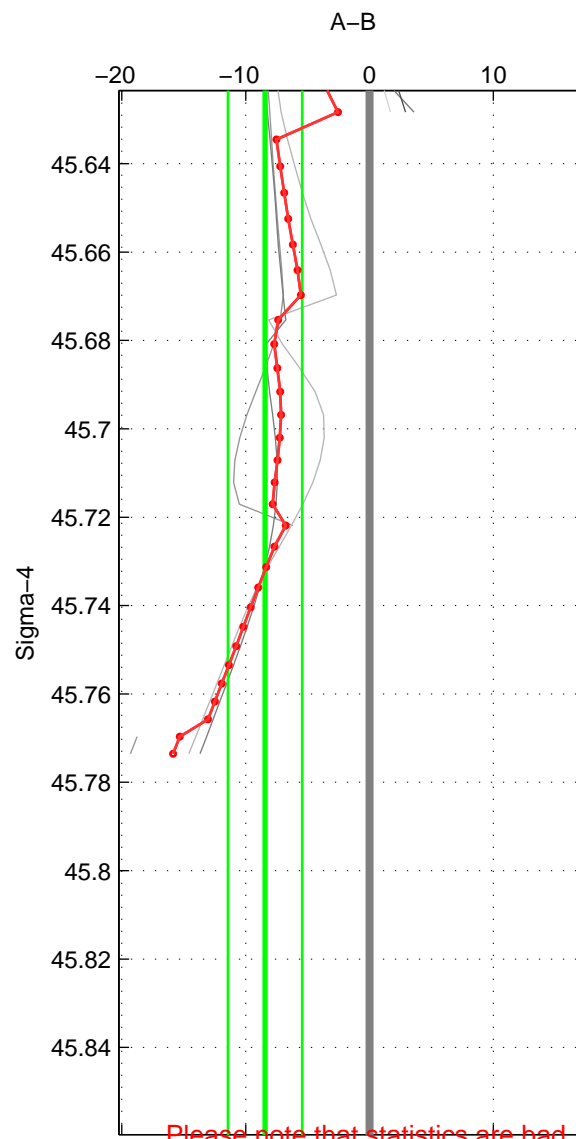

Cruise A (red). Date: Jul 1992 Cruisename: 7-06MT19920701
 Cruise B (blue). Date: Aug 2003 Cruisename: 166-06MT20030723

*** "Favourite" values are those of space 2.

	Offset	O.StDev	Ratio	R.Stdev	Rating
SIGMA:	-8.431	2.998	0.996	0.001	3
THETA:	0.186	5.140	1.000	0.002	4
DEPTH:	-5.710	1.603	0.997	0.001	3
FAV. :	0.186	5.140	1.000	0.002	4

Please note that statistics are bad.
 Profiles of A: 3
 Profiles of B: 6
 Diff profs : 9
 WMoffset (A-B): -8.4313
 WMoffset stdev: 2.9981
 WMratio (A/B): 0.9961
 WMratio stdev: 0.0013749

Quality (1-5): 3

Profiles of A: 6
 Profiles of B: 6
 Diff profs : 18
 WMoffset (A-B): 0.18564
 WMoffset stdev: 5.1401
 WMratio (A/B): 1.0001
 WMratio stdev: 0.0023816

Quality (1-5): 4

Please note that statistics are bad.
 Profiles of A: 3
 Profiles of B: 6
 Diff profs : 9
 WMoffset (A-B): -5.7097
 WMoffset stdev: 1.6029
 WMratio (A/B): 0.99736
 WMratio stdev: 0.00074297