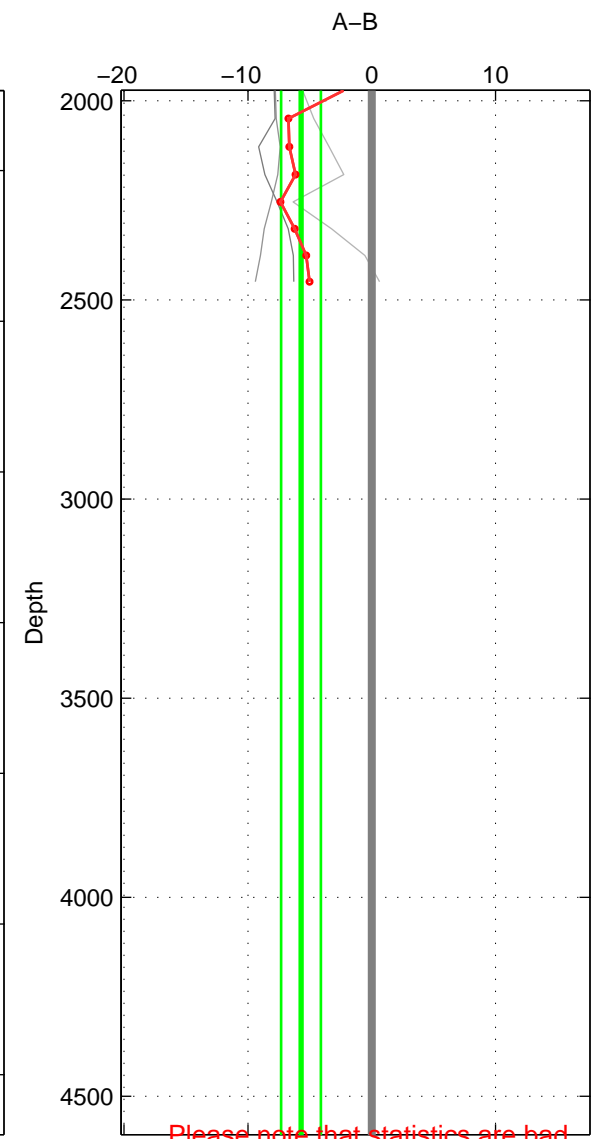

Cruise A (red). Date: Jul 1992 Cruisename: 7-06MT19920701
 Cruise B (blue). Date: Aug 2003 Cruisename: 166-06MT20030723

*** "Favourite" values are those of space 2.

	Offset	O.StDev	Ratio	R.Stdev	Rating
SIGMA:	-8.431	2.998	0.996	0.001	3
THETA:	0.186	5.140	1.000	0.002	4
DEPTH:	-5.710	1.603	0.997	0.001	3
FAV. :	0.186	5.140	1.000	0.002	4

Please note that statistics are bad.
 Profiles of A: 3
 Profiles of B: 6
 Diff profs : 9
 WMoffset (A-B): -8.4313
 WMoffset stdev: 2.9981
 WMratio (A/B): 0.9961
 WMratio stdev: 0.0013749

Quality (1-5): 3

Profiles of A: 6
 Profiles of B: 6
 Diff profs : 18
 WMoffset (A-B): 0.18564
 WMoffset stdev: 5.1401
 WMratio (A/B): 1.0001
 WMratio stdev: 0.0023816

Quality (1-5): 4

Please note that statistics are bad.
 Profiles of A: 3
 Profiles of B: 6
 Diff profs : 9
 WMoffset (A-B): -5.7097
 WMoffset stdev: 1.6029
 WMratio (A/B): 0.99736
 WMratio stdev: 0.00074297