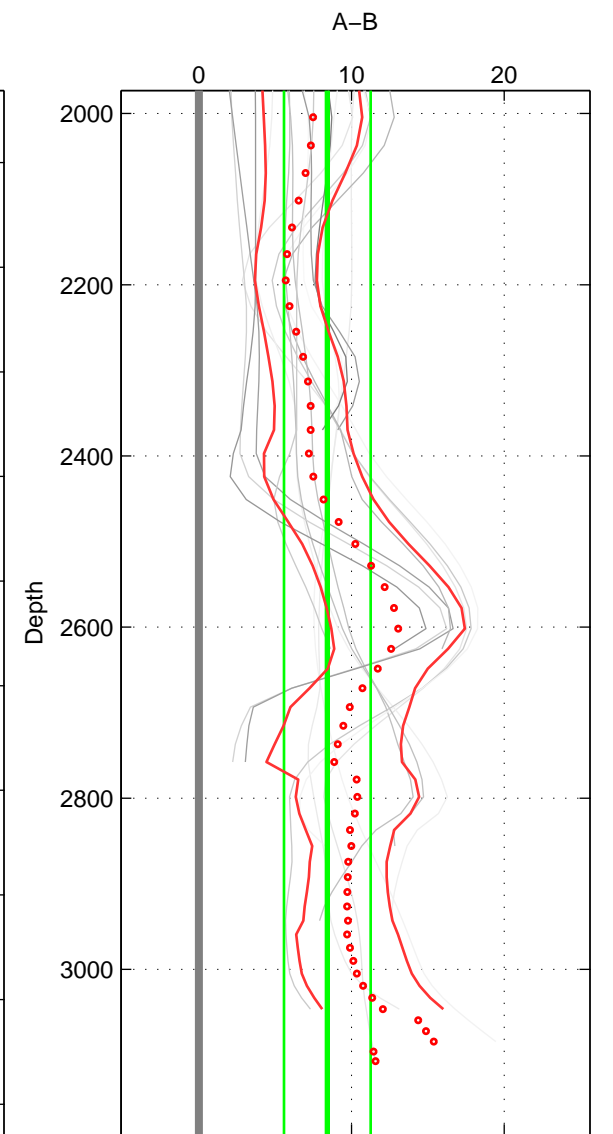

Cruise A (red). Date: Jul 1997 Cruisename: 154-06MT19970707

Cruise B (blue). Date: Oct 2000 Cruisename: 285-64PE20000926

\*\*\* "Favourite" values are means of spaces 1 2 3.

	Offset	O.StDev	Ratio	R.Stdev	Rating
SIGMA:	8.571	2.782	1.004	0.001	4
THETA:	8.866	3.017	1.004	0.001	4
DEPTH:	8.405	2.839	1.004	0.001	4
FAV.:	8.614	2.879	1.004	0.001	4

Profiles of A: 4  
 Profiles of B: 5  
 Diff profs : 16  
 WMoffset (A-B): 8.5714  
 WMoffset stdev: 2.782  
 WMratio (A/B): 1.004  
 WMratio stdev: 0.0013016

Quality (1-5): 4

Profiles of A: 4  
 Profiles of B: 5  
 Diff profs : 16  
 WMoffset (A-B): 8.8655  
 WMoffset stdev: 3.0169  
 WMratio (A/B): 1.0041  
 WMratio stdev: 0.001412

Quality (1-5): 4

Profiles of A: 4  
 Profiles of B: 5  
 Diff profs : 16  
 WMoffset (A-B): 8.4049  
 WMoffset stdev: 2.8391  
 WMratio (A/B): 1.0039  
 WMratio stdev: 0.0013267

Quality (1-5): 4