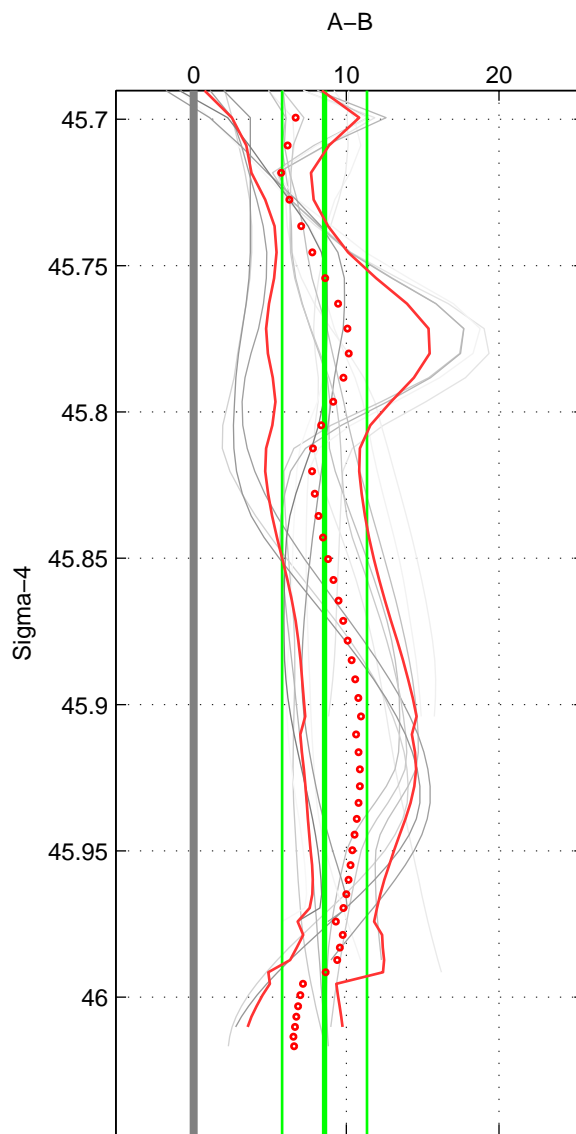

Cruise A (red). Date: Jul 1997 Cruisename: 154-06MT19970707

Cruise B (blue). Date: Oct 2000 Cruisename: 285-64PE20000926

\*\*\* "Favourite" values are means of spaces 1 2 3.

	Offset	O.StDev	Ratio	R.Stdev	Rating
SIGMA:	8.571	2.782	1.004	0.001	4
THETA:	8.866	3.017	1.004	0.001	4
DEPTH:	8.405	2.839	1.004	0.001	4
FAV.:	8.614	2.879	1.004	0.001	4

Profiles of A: 4  
 Profiles of B: 5  
 Diff profs : 16  
 WMoffset (A-B): 8.5714  
 WMoffset stdev: 2.782  
 WMratio (A/B): 1.004  
 WMratio stdev: 0.0013016

Quality (1-5): 4

Profiles of A: 4  
 Profiles of B: 5  
 Diff profs : 16  
 WMoffset (A-B): 8.8655  
 WMoffset stdev: 3.0169  
 WMratio (A/B): 1.0041  
 WMratio stdev: 0.001412

Quality (1-5): 4

Profiles of A: 4  
 Profiles of B: 5  
 Diff profs : 16  
 WMoffset (A-B): 8.4049  
 WMoffset stdev: 2.8391  
 WMratio (A/B): 1.0039  
 WMratio stdev: 0.0013267

Quality (1-5): 4