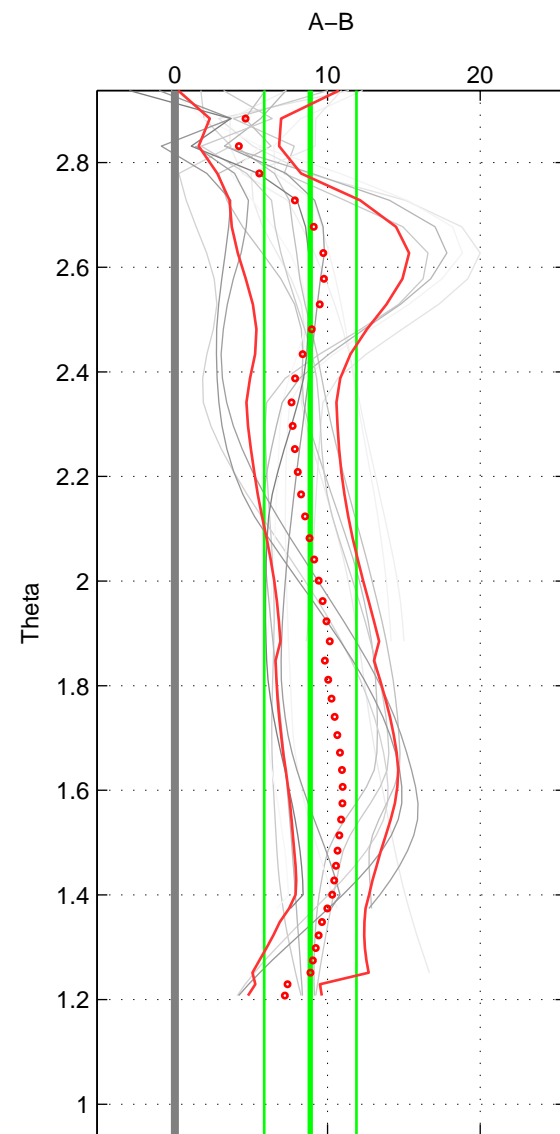

Cruise A (red). Date: Jul 1997 Cruisename: 154-06MT19970707

Cruise B (blue). Date: Oct 2000 Cruisename: 285-64PE20000926

\*\*\* "Favourite" values are means of spaces 1 2 3.

	Offset	O.StDev	Ratio	R.Stdev	Rating
SIGMA:	8.571	2.782	1.004	0.001	4
THETA:	8.866	3.017	1.004	0.001	4
DEPTH:	8.405	2.839	1.004	0.001	4
FAV.:	8.614	2.879	1.004	0.001	4

Profiles of A: 4  
 Profiles of B: 5  
 Diff profs : 16  
 WMoffset (A-B): 8.5714  
 WMoffset stdev: 2.782  
 WMratio (A/B): 1.004  
 WMratio stdev: 0.0013016

Quality (1-5): 4

Profiles of A: 4  
 Profiles of B: 5  
 Diff profs : 16  
 WMoffset (A-B): 8.8655  
 WMoffset stdev: 3.0169  
 WMratio (A/B): 1.0041  
 WMratio stdev: 0.001412

Quality (1-5): 4

Profiles of A: 4  
 Profiles of B: 5  
 Diff profs : 16  
 WMoffset (A-B): 8.4049  
 WMoffset stdev: 2.8391  
 WMratio (A/B): 1.0039  
 WMratio stdev: 0.0013267

Quality (1-5): 4