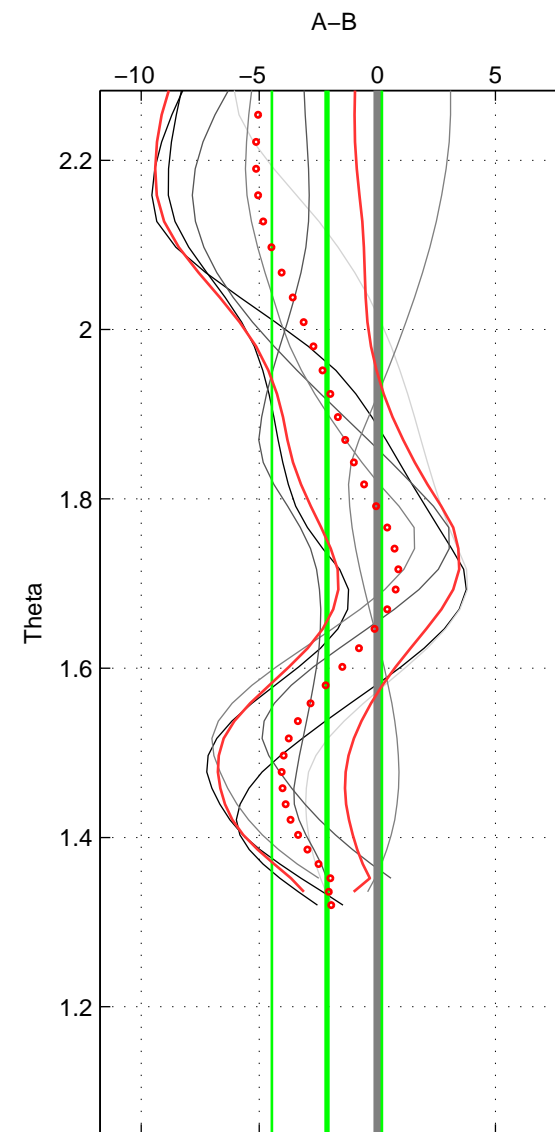

Cruise A (red). Date: Jun 1999 Cruisename: 569-49HO19990622

Cruise B (blue). Date: Jun 2001 Cruisename: 591-49NZ20010604

*** "Favourite" values are those of space 2.

	Offset	O.StDev	Ratio	R.Stdev	Rating
SIGMA:	-2.637	2.768	0.999	0.001	4
THETA:	-2.138	2.330	0.999	0.001	5
DEPTH:	-2.394	2.429	0.999	0.001	3
FAV. :	-2.138	2.330	0.999	0.001	5

Profiles of A: 3
 Profiles of B: 7
 Diff profs : 7
 WMoffset (A-B): -2.6372
 WMoffset stdev: 2.7679
 WMratio (A/B): 0.99889
 WMratio stdev: 0.0011624

Quality (1-5): 4

Profiles of A: 3
 Profiles of B: 7
 Diff profs : 7
 WMoffset (A-B): -2.1379
 WMoffset stdev: 2.3299
 WMratio (A/B): 0.9991
 WMratio stdev: 0.00098648

Quality (1-5): 5

Profiles of A: 3
 Profiles of B: 7
 Diff profs : 7
 WMoffset (A-B): -2.3939
 WMoffset stdev: 2.4294
 WMratio (A/B): 0.99899
 WMratio stdev: 0.00103

Quality (1-5): 3

Please note that statistics are bad.