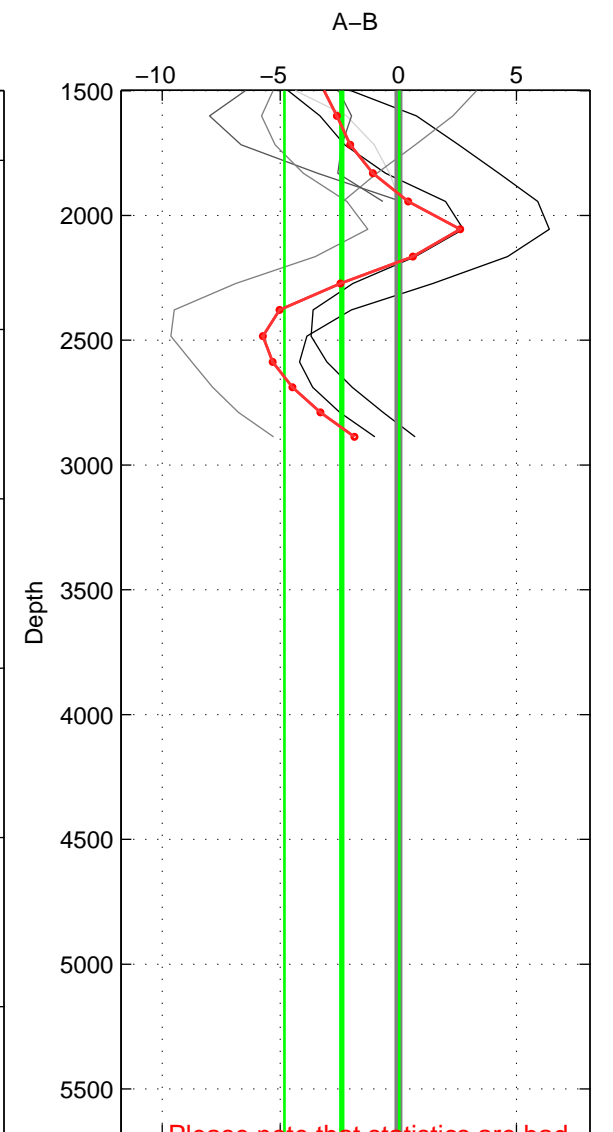

Cruise A (red). Date: Jun 1999 Cruisename: 569-49HO19990622

Cruise B (blue). Date: Jun 2001 Cruisename: 591-49NZ20010604

*** "Favourite" values are those of space 2.

	Offset	O.StDev	Ratio	R.Stdev	Rating
SIGMA:	-2.637	2.768	0.999	0.001	4
THETA:	-2.138	2.330	0.999	0.001	5
DEPTH:	-2.394	2.429	0.999	0.001	3
FAV. :	-2.138	2.330	0.999	0.001	5

Profiles of A: 3
 Profiles of B: 7
 Diff profs : 7
 WMoffset (A-B): -2.6372
 WMoffset stdev: 2.7679
 WMratio (A/B): 0.99889
 WMratio stdev: 0.0011624

Quality (1-5): 4

Profiles of A: 3
 Profiles of B: 7
 Diff profs : 7
 WMoffset (A-B): -2.1379
 WMoffset stdev: 2.3299
 WMratio (A/B): 0.9991
 WMratio stdev: 0.00098648

Quality (1-5): 5

Profiles of A: 3
 Profiles of B: 7
 Diff profs : 7
 WMoffset (A-B): -2.3939
 WMoffset stdev: 2.4294
 WMratio (A/B): 0.99899
 WMratio stdev: 0.00103

Quality (1-5): 3

Please note that statistics are bad.