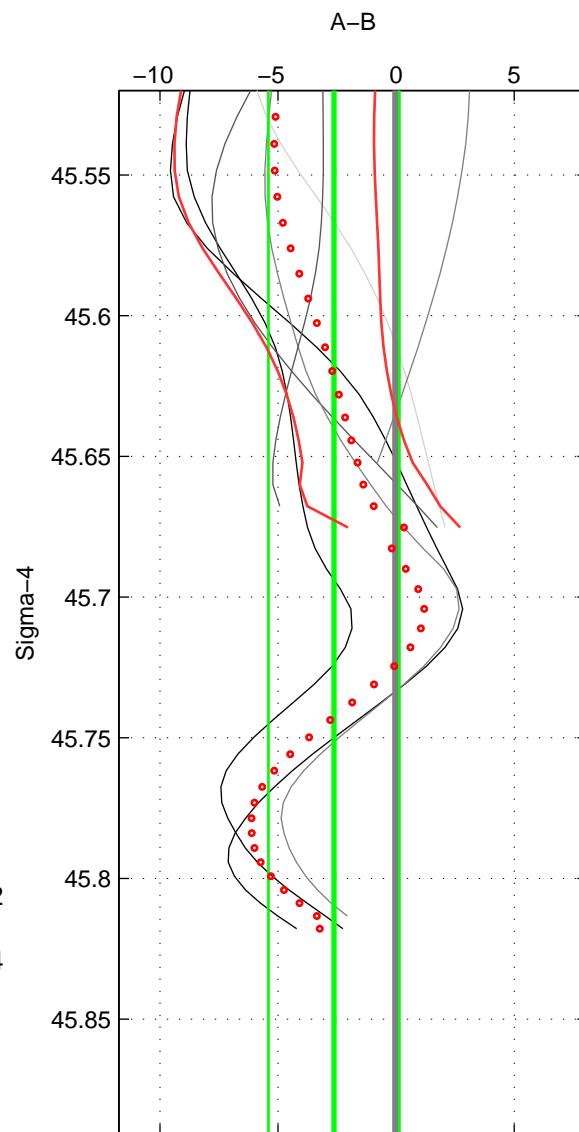

Cruise A (red). Date: Jun 1999 Cruisename: 569-49HO19990622

Cruise B (blue). Date: Jun 2001 Cruisename: 591-49NZ20010604

*** "Favourite" values are those of space 2.

	Offset	O.StDev	Ratio	R.Stdev	Rating
SIGMA:	-2.637	2.768	0.999	0.001	4
THETA:	-2.138	2.330	0.999	0.001	5
DEPTH:	-2.394	2.429	0.999	0.001	3
FAV. :	-2.138	2.330	0.999	0.001	5

Profiles of A: 3
 Profiles of B: 7
 Diff profs : 7
 WMoffset (A-B): -2.6372
 WMoffset stdev: 2.7679
 WMratio (A/B): 0.99889
 WMratio stdev: 0.0011624

Quality (1-5): 4

Profiles of A: 3
 Profiles of B: 7
 Diff profs : 7
 WMoffset (A-B): -2.1379
 WMoffset stdev: 2.3299
 WMratio (A/B): 0.9991
 WMratio stdev: 0.00098648

Quality (1-5): 5

Profiles of A: 3
 Profiles of B: 7
 Diff profs : 7
 WMoffset (A-B): -2.3939
 WMoffset stdev: 2.4294
 WMratio (A/B): 0.99899
 WMratio stdev: 0.00103

Quality (1-5): 3

Please note that statistics are bad.