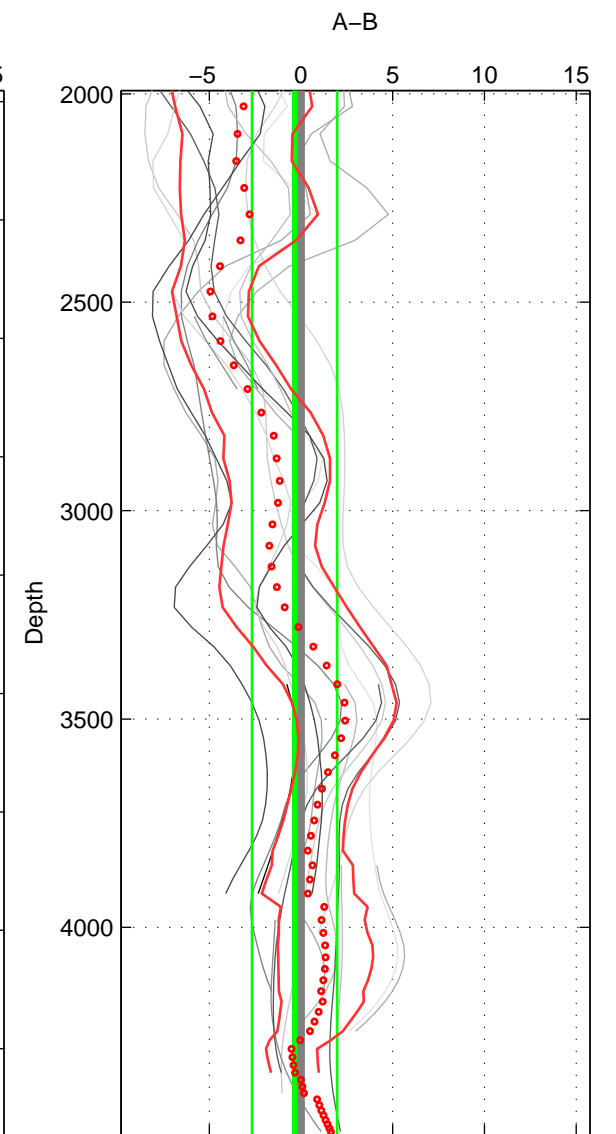

Cruise A (red). Date: Mar 1995 Cruisename: 348-316N19950310
 Cruise B (blue). Date: Feb 2007 Cruisename: 358-33RR20070204

*** "Favourite" values are means of spaces 1 2 3.

	Offset	O.StDev	Ratio	R.Stdev	Rating
SIGMA:	-2.505	2.584	0.999	0.001	5
THETA:	-2.141	2.351	0.999	0.001	5
DEPTH:	-0.349	2.321	1.000	0.001	5
FAV. :	-1.665	2.419	0.999	0.001	5

Profiles of A: 3
 Profiles of B: 7
 Diff profs : 17
 WMoffset (A-B): -2.5046
 WMoffset stdev: 2.584
 WMratio (A/B): 0.99889
 WMratio stdev: 0.0011435

Quality (1-5): 5

Profiles of A: 3
 Profiles of B: 7
 Diff profs : 17
 WMoffset (A-B): -2.1415
 WMoffset stdev: 2.3506
 WMratio (A/B): 0.99905
 WMratio stdev: 0.0010406

Quality (1-5): 5

Profiles of A: 3
 Profiles of B: 7
 Diff profs : 17
 WMoffset (A-B): -0.34868
 WMoffset stdev: 2.3215
 WMratio (A/B): 0.99985
 WMratio stdev: 0.0010264

Quality (1-5): 5