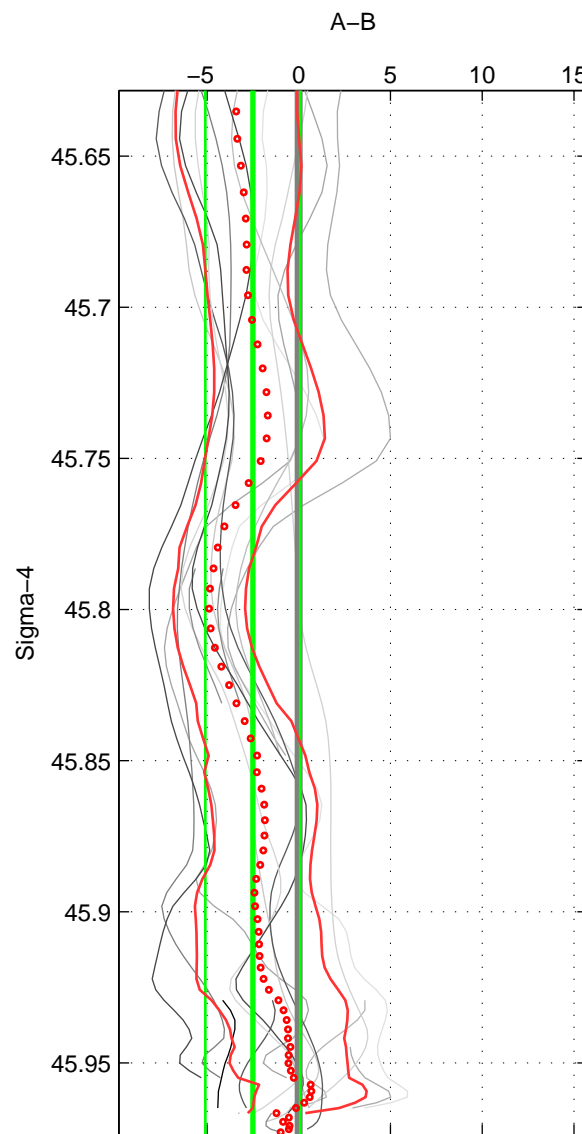

Cruise A (red). Date: Mar 1995 Cruisename: 348-316N19950310
 Cruise B (blue). Date: Feb 2007 Cruisename: 358-33RR20070204

*** "Favourite" values are means of spaces 1 2 3.

	Offset	O.StDev	Ratio	R.Stdev	Rating
SIGMA:	-2.505	2.584	0.999	0.001	5
THETA:	-2.141	2.351	0.999	0.001	5
DEPTH:	-0.349	2.321	1.000	0.001	5
FAV. :	-1.665	2.419	0.999	0.001	5

Profiles of A: 3
 Profiles of B: 7
 Diff profs : 17
 WMoffset (A-B): -2.5046
 WMoffset stdev: 2.584
 WMratio (A/B): 0.99889
 WMratio stdev: 0.0011435

Quality (1-5): 5

Profiles of A: 3
 Profiles of B: 7
 Diff profs : 17
 WMoffset (A-B): -2.1415
 WMoffset stdev: 2.3506
 WMratio (A/B): 0.99905
 WMratio stdev: 0.0010406

Quality (1-5): 5

Profiles of A: 3
 Profiles of B: 7
 Diff profs : 17
 WMoffset (A-B): -0.34868
 WMoffset stdev: 2.3215
 WMratio (A/B): 0.99985
 WMratio stdev: 0.0010264

Quality (1-5): 5