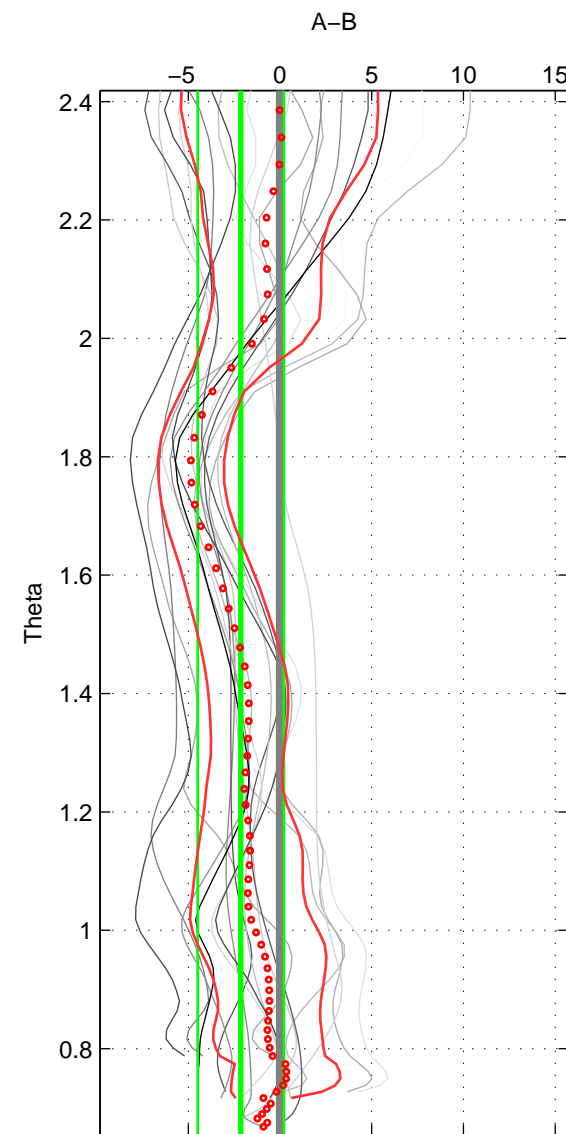

Cruise A (red). Date: Mar 1995 Cruisename: 348-316N19950310
 Cruise B (blue). Date: Feb 2007 Cruisename: 358-33RR20070204

*** "Favourite" values are means of spaces 1 2 3.

	Offset	O.StDev	Ratio	R.Stdev	Rating
SIGMA:	-2.505	2.584	0.999	0.001	5
THETA:	-2.141	2.351	0.999	0.001	5
DEPTH:	-0.349	2.321	1.000	0.001	5
FAV. :	-1.665	2.419	0.999	0.001	5

Profiles of A: 3
 Profiles of B: 7
 Diff profs : 17
 WMoffset (A-B): -2.5046
 WMoffset stdev: 2.584
 WMratio (A/B): 0.99889
 WMratio stdev: 0.0011435

Quality (1-5): 5

Profiles of A: 3
 Profiles of B: 7
 Diff profs : 17
 WMoffset (A-B): -2.1415
 WMoffset stdev: 2.3506
 WMratio (A/B): 0.99905
 WMratio stdev: 0.0010406

Quality (1-5): 5

Profiles of A: 3
 Profiles of B: 7
 Diff profs : 17
 WMoffset (A-B): -0.34868
 WMoffset stdev: 2.3215
 WMratio (A/B): 0.99985
 WMratio stdev: 0.0010264

Quality (1-5): 5