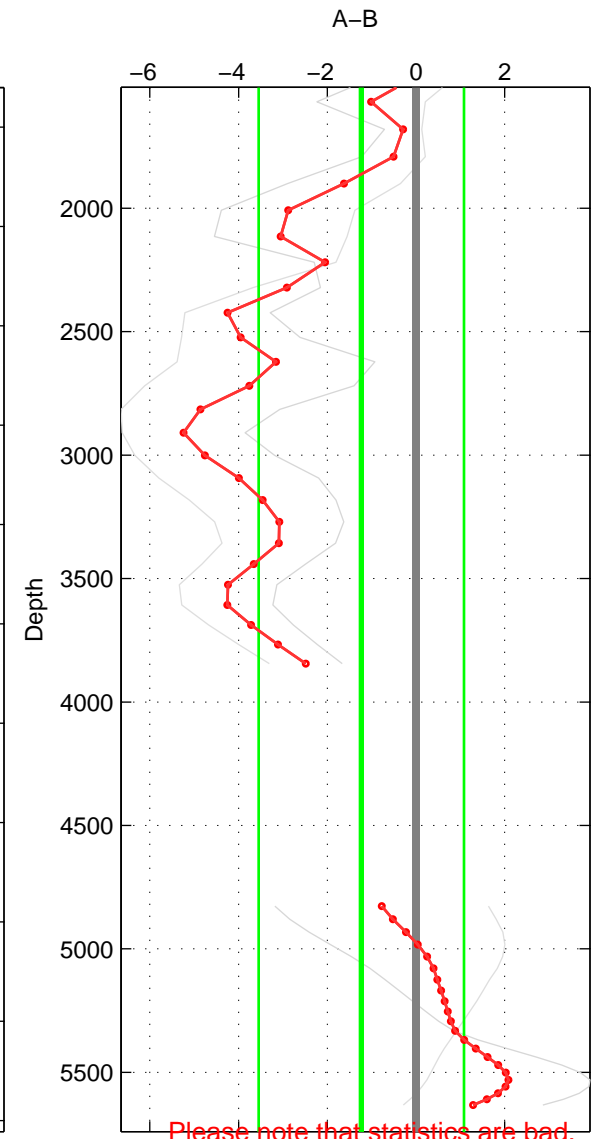

Cruise A (red). Date: Aug 1993 Cruisename: 498-325019930705

Cruise B (blue). Date: Aug 2007 Cruisename: 611-49NZ20070724

\*\*\* "Favourite" values are means of spaces 1 2 3.

	Offset	O.StDev	Ratio	R.Stdev	Rating
SIGMA:	-1.425	1.461	0.999	0.001	2
THETA:	-0.486	1.204	1.000	0.001	2
DEPTH:	-1.236	2.314	0.999	0.001	2
FAV.:	-1.049	1.660	1.000	0.001	2

Please note that statistics are bad.

Profiles of A: 1  
 Profiles of B: 2  
 Diff profs : 2  
 WMoffset (A-B): -1.4251  
 WMoffset stdev: 1.4605  
 WMratio (A/B): 0.99939  
 WMratio stdev: 0.0006202

Quality (1-5): 2

Please note that statistics are bad.

Profiles of A: 1  
 Profiles of B: 2  
 Diff profs : 2  
 WMoffset (A-B): -0.48552  
 WMoffset stdev: 1.2042  
 WMratio (A/B): 0.99979  
 WMratio stdev: 0.00051152

Quality (1-5): 2