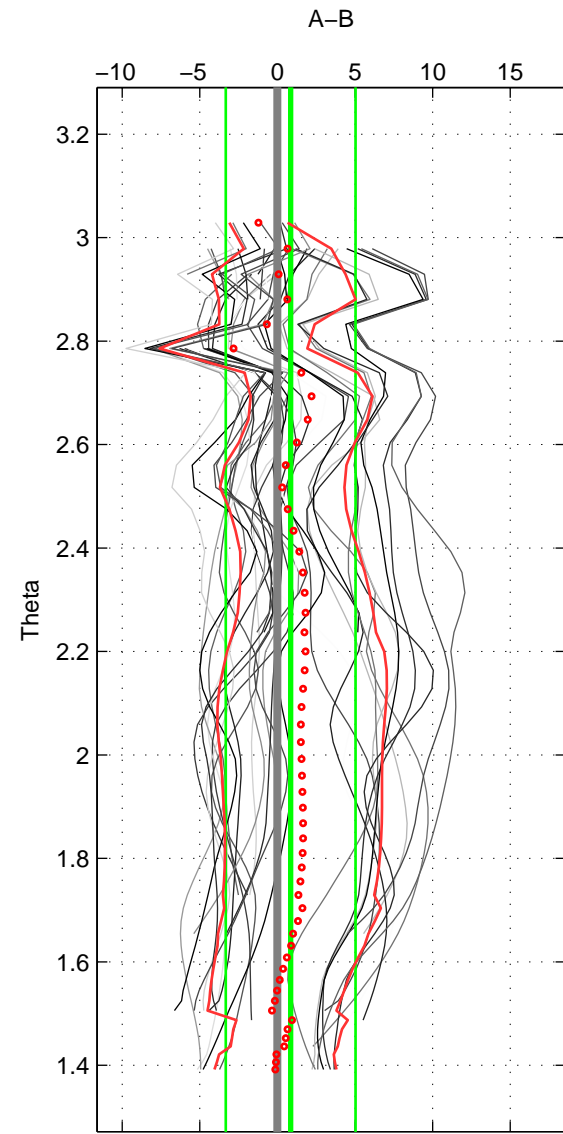

Cruise A (red). Date: Jun 1992 Cruisename: 179-18HU19920527  
 Cruise B (blue). Date: May 2010 Cruisename: 201-18HU20100513

\*\*\* "Favourite" values are means of spaces 1 2 3.

	Offset	O.StDev	Ratio	R.Stdev	Rating
SIGMA:	0.667	3.913	1.000	0.002	5
THETA:	0.859	4.179	1.000	0.002	5
DEPTH:	0.943	3.939	1.000	0.002	5
FAV.:	0.823	4.010	1.000	0.002	5

Profiles of A: 5  
 Profiles of B: 11  
 Diff profs : 35  
 WMoffset (A-B): 0.66747  
 WMoffset stdev: 3.913  
 WMratio (A/B): 1.0003  
 WMratio stdev: 0.0018102

Quality (1-5): 5

Profiles of A: 5  
 Profiles of B: 11  
 Diff profs : 35  
 WMoffset (A-B): 0.85877  
 WMoffset stdev: 4.1791  
 WMratio (A/B): 1.0004  
 WMratio stdev: 0.0019334

Quality (1-5): 5

Profiles of A: 5  
 Profiles of B: 11  
 Diff profs : 35  
 WMoffset (A-B): 0.94289  
 WMoffset stdev: 3.9391  
 WMratio (A/B): 1.0004  
 WMratio stdev: 0.0018224

Quality (1-5): 5