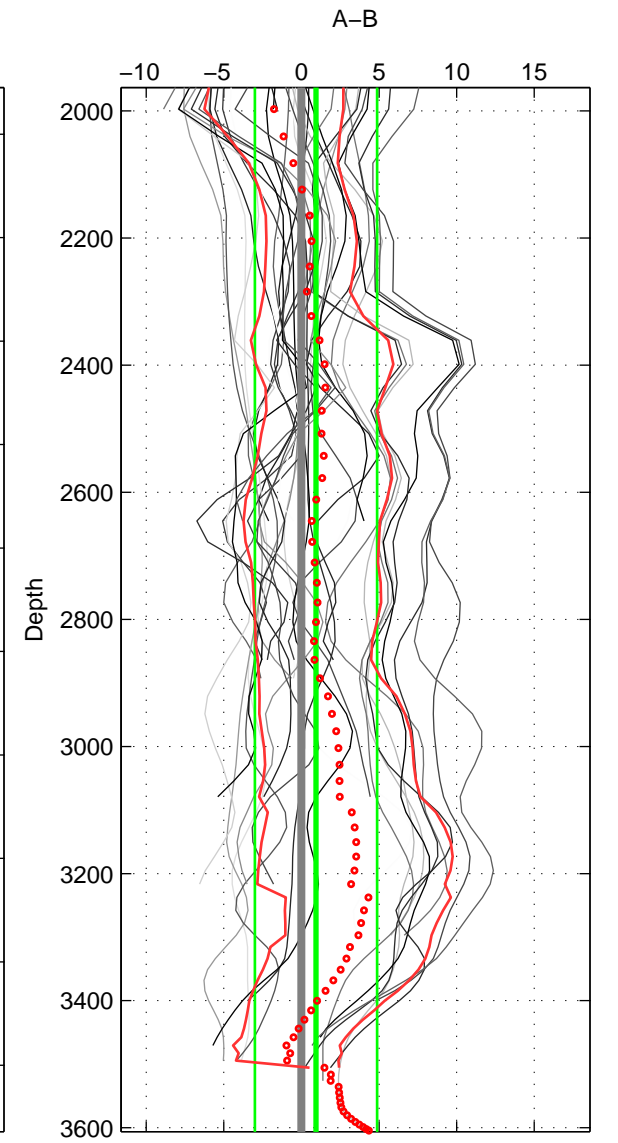

Cruise A (red). Date: Jun 1992 Cruisename: 179-18HU19920527  
 Cruise B (blue). Date: May 2010 Cruisename: 201-18HU20100513

\*\*\* "Favourite" values are means of spaces 1 2 3.

	Offset	O.StDev	Ratio	R.Stdev	Rating
SIGMA:	0.667	3.913	1.000	0.002	5
THETA:	0.859	4.179	1.000	0.002	5
DEPTH:	0.943	3.939	1.000	0.002	5
FAV.:	0.823	4.010	1.000	0.002	5

Profiles of A: 5  
 Profiles of B: 11  
 Diff profs : 35  
 WMoffset (A-B): 0.66747  
 WMoffset stdev: 3.913  
 WMratio (A/B): 1.0003  
 WMratio stdev: 0.0018102

Quality (1-5): 5

Profiles of A: 5  
 Profiles of B: 11  
 Diff profs : 35  
 WMoffset (A-B): 0.85877  
 WMoffset stdev: 4.1791  
 WMratio (A/B): 1.0004  
 WMratio stdev: 0.0019334

Quality (1-5): 5

Profiles of A: 5  
 Profiles of B: 11  
 Diff profs : 35  
 WMoffset (A-B): 0.94289  
 WMoffset stdev: 3.9391  
 WMratio (A/B): 1.0004  
 WMratio stdev: 0.0018224

Quality (1-5): 5