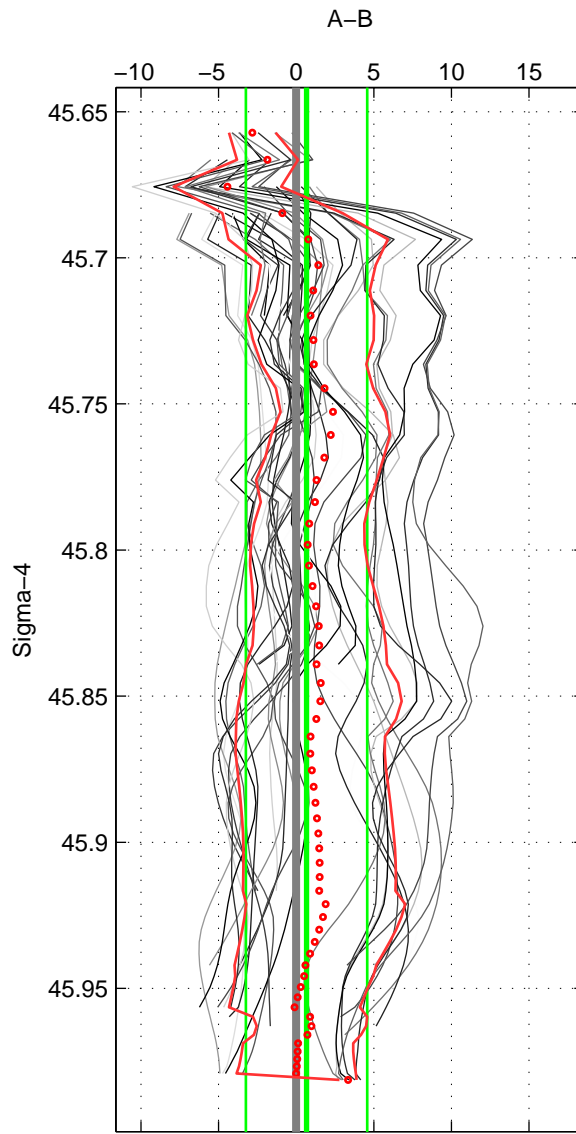

Cruise A (red). Date: Jun 1992 Cruisename: 179-18HU19920527  
 Cruise B (blue). Date: May 2010 Cruisename: 201-18HU20100513

\*\*\* "Favourite" values are means of spaces 1 2 3.

	Offset	O.StDev	Ratio	R.Stdev	Rating
SIGMA:	0.667	3.913	1.000	0.002	5
THETA:	0.859	4.179	1.000	0.002	5
DEPTH:	0.943	3.939	1.000	0.002	5
FAV.:	0.823	4.010	1.000	0.002	5

Profiles of A: 5  
 Profiles of B: 11  
 Diff profs : 35  
 WMoffset (A-B): 0.66747  
 WMoffset stdev: 3.913  
 WMratio (A/B): 1.0003  
 WMratio stdev: 0.0018102

Quality (1-5): 5

Profiles of A: 5  
 Profiles of B: 11  
 Diff profs : 35  
 WMoffset (A-B): 0.85877  
 WMoffset stdev: 4.1791  
 WMratio (A/B): 1.0004  
 WMratio stdev: 0.0019334

Quality (1-5): 5

Profiles of A: 5  
 Profiles of B: 11  
 Diff profs : 35  
 WMoffset (A-B): 0.94289  
 WMoffset stdev: 3.9391  
 WMratio (A/B): 1.0004  
 WMratio stdev: 0.0018224

Quality (1-5): 5