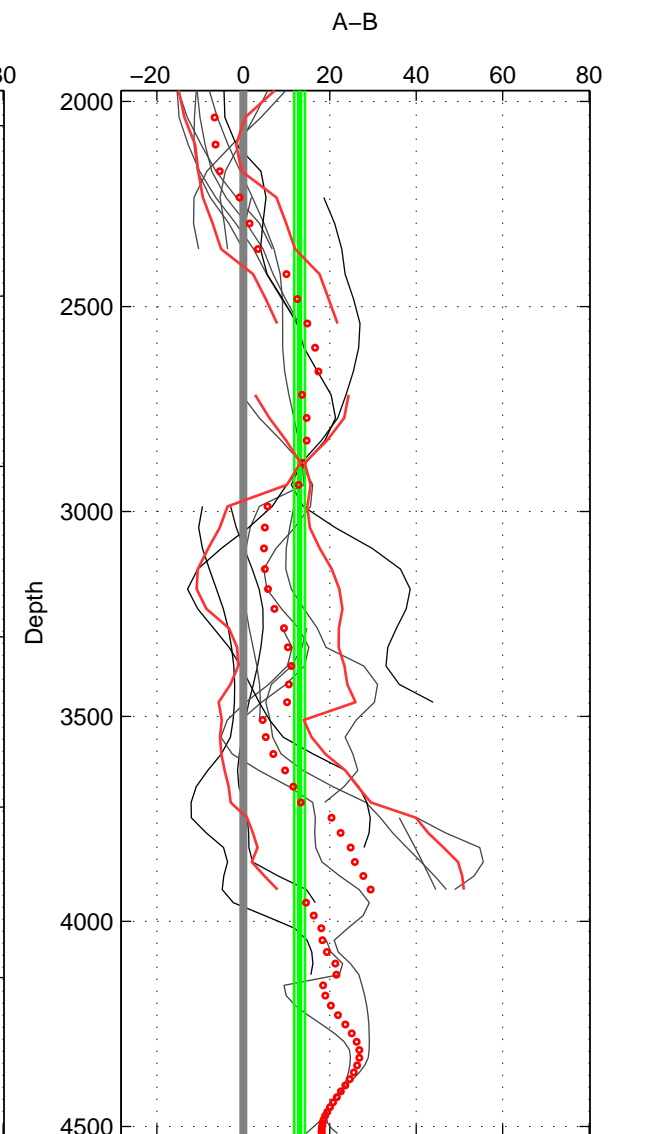

Cruise A (red). Date: Jan 1993 Cruisename: 259-35A319930102
 Cruise B (blue). Date: Sep 1995 Cruisename: 269-35LU19950909

*** "Favourite" values are those of space 2.

	Offset	O.StDev	Ratio	R.Stdev	Rating
SIGMA:	3.403	8.245	1.002	0.004	4
THETA:	8.151	13.503	1.004	0.006	5
DEPTH:	13.004	1.225	1.006	0.001	4
FAV. :	8.151	13.503	1.004	0.006	5

Profiles of A: 12
 Profiles of B: 8
 Diff profs : 17
 WMoffset (A-B): 3.4034
 WMoffset stdev: 8.2453
 WMratio (A/B): 1.0015
 WMratio stdev: 0.0037953

Quality (1-5): 4

Profiles of A: 12
 Profiles of B: 8
 Diff profs : 17
 WMoffset (A-B): 8.1505
 WMoffset stdev: 13.5027
 WMratio (A/B): 1.0038
 WMratio stdev: 0.0062254

Quality (1-5): 5

Profiles of A: 12
 Profiles of B: 8
 Diff profs : 17
 WMoffset (A-B): 13.0036
 WMoffset stdev: 1.2246
 WMratio (A/B): 1.0059
 WMratio stdev: 0.00066061

Quality (1-5): 4