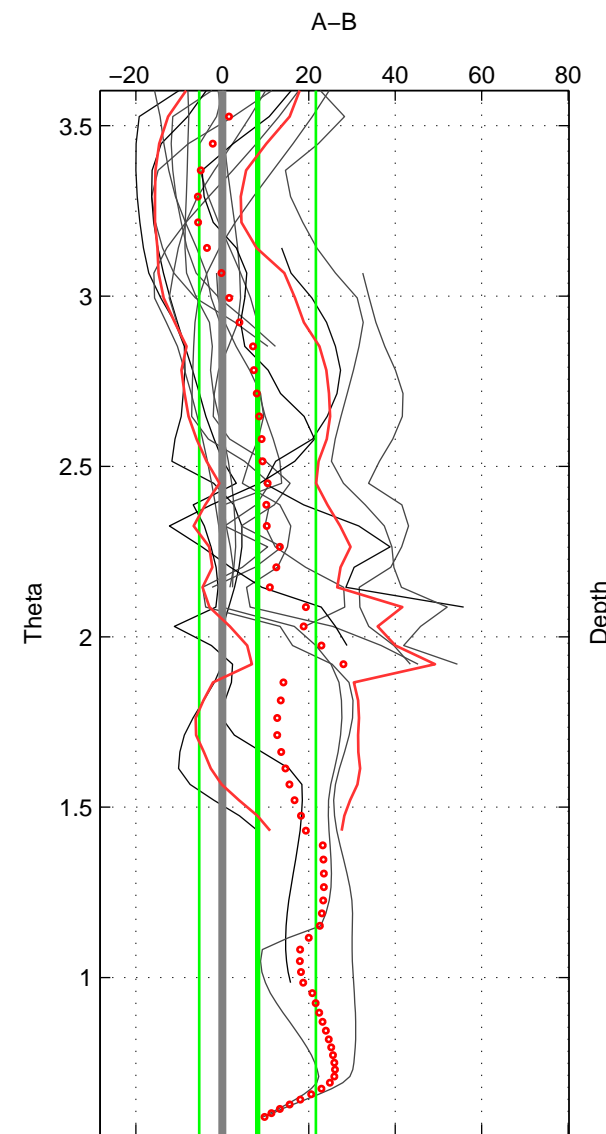

Cruise A (red). Date: Jan 1993 Cruisename: 259-35A319930102
 Cruise B (blue). Date: Sep 1995 Cruisename: 269-35LU19950909

*** "Favourite" values are those of space 2.

	Offset	O.StDev	Ratio	R.Stdev	Rating
SIGMA:	3.403	8.245	1.002	0.004	4
THETA:	8.151	13.503	1.004	0.006	5
DEPTH:	13.004	1.225	1.006	0.001	4
FAV. :	8.151	13.503	1.004	0.006	5

Profiles of A: 12
 Profiles of B: 8
 Diff profs : 17
 WMoffset (A-B): 3.4034
 WMoffset stdev: 8.2453
 WMratio (A/B): 1.0015
 WMratio stdev: 0.0037953

Quality (1-5): 4

Profiles of A: 12
 Profiles of B: 8
 Diff profs : 17
 WMoffset (A-B): 8.1505
 WMoffset stdev: 13.5027
 WMratio (A/B): 1.0038
 WMratio stdev: 0.0062254

Quality (1-5): 5

Profiles of A: 12
 Profiles of B: 8
 Diff profs : 17
 WMoffset (A-B): 13.0036
 WMoffset stdev: 1.2246
 WMratio (A/B): 1.0059
 WMratio stdev: 0.00066061

Quality (1-5): 4