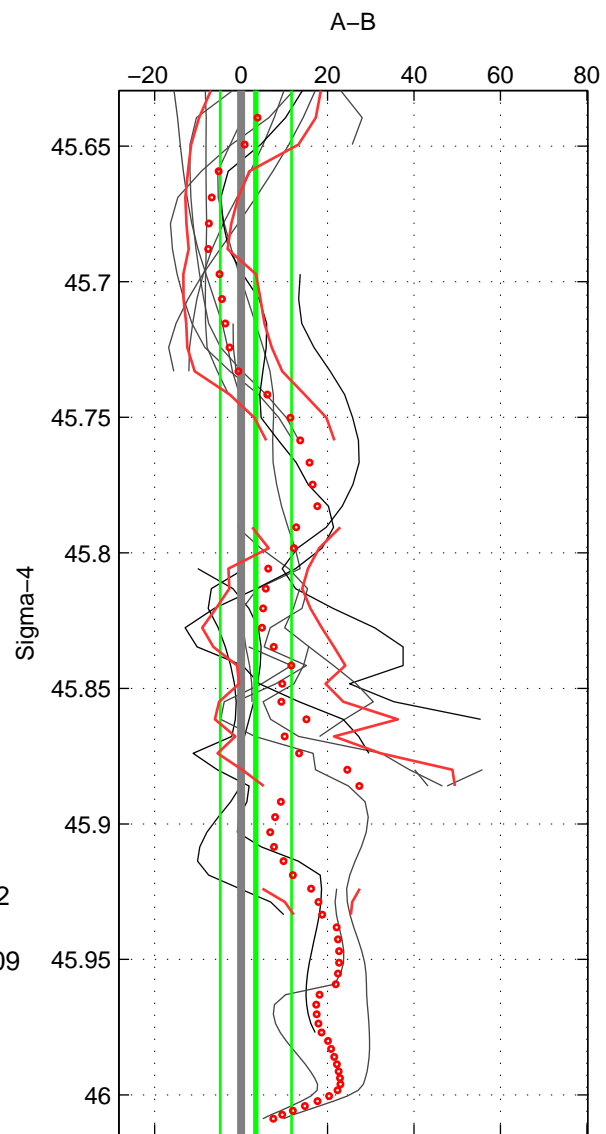

Cruise A (red). Date: Jan 1993 Cruisename: 259-35A319930102
 Cruise B (blue). Date: Sep 1995 Cruisename: 269-35LU19950909

*** "Favourite" values are those of space 2.

	Offset	O.StDev	Ratio	R.Stdev	Rating
SIGMA:	3.403	8.245	1.002	0.004	4
THETA:	8.151	13.503	1.004	0.006	5
DEPTH:	13.004	1.225	1.006	0.001	4
FAV. :	8.151	13.503	1.004	0.006	5

Profiles of A: 12
 Profiles of B: 8
 Diff profs : 17
 WMoffset (A-B): 3.4034
 WMoffset stdev: 8.2453
 WMratio (A/B): 1.0015
 WMratio stdev: 0.0037953

Quality (1-5): 4

Profiles of A: 12
 Profiles of B: 8
 Diff profs : 17
 WMoffset (A-B): 8.1505
 WMoffset stdev: 13.5027
 WMratio (A/B): 1.0038
 WMratio stdev: 0.0062254

Quality (1-5): 5

Profiles of A: 12
 Profiles of B: 8
 Diff profs : 17
 WMoffset (A-B): 13.0036
 WMoffset stdev: 1.2246
 WMratio (A/B): 1.0059
 WMratio stdev: 0.00066061

Quality (1-5): 4