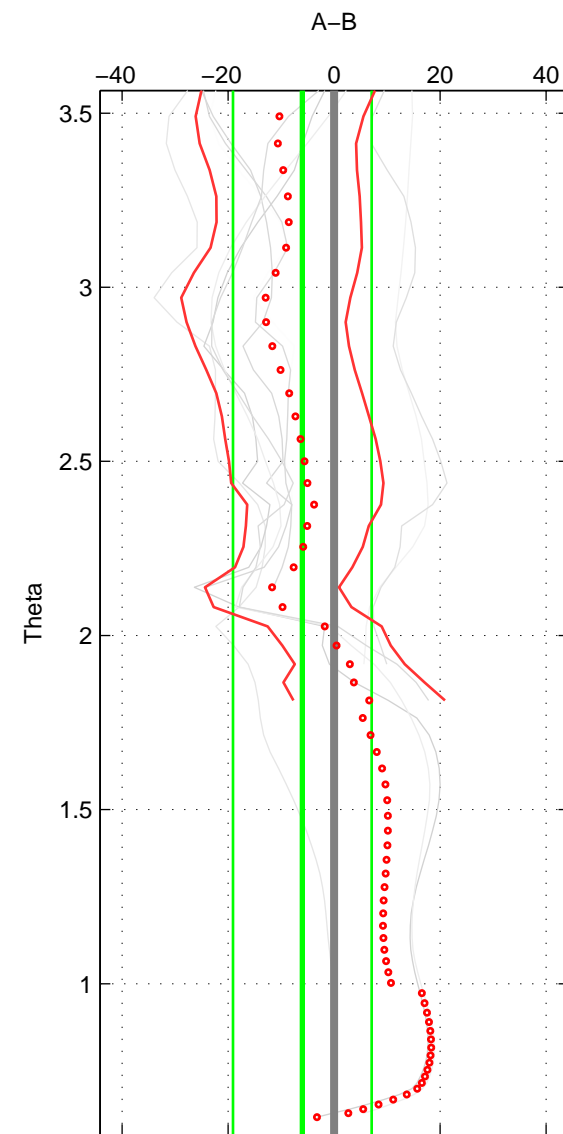

Cruise A (red). Date: Aug 1988 Cruisename: 225-316N19871123.1
 Cruise B (blue). Date: Sep 1995 Cruisename: 269-35LU19950909

*** "Favourite" values are means of spaces 1 2 3.

	Offset	O.StDev	Ratio	R.Stdev	Rating
SIGMA:	-12.965	2.758	0.994	0.001	4
THETA:	-6.008	13.077	0.997	0.006	4
DEPTH:	-12.443	2.986	0.994	0.001	4
FAV.:	-10.472	6.274	0.995	0.003	4

Profiles of A: 5
 Profiles of B: 4
 Diff profs : 9
 WMoffset (A-B): -12.9648
 WMoffset stdev: 2.7583
 WMratio (A/B): 0.99406
 WMratio stdev: 0.0012595

Quality (1-5): 4

Profiles of A: 5
 Profiles of B: 4
 Diff profs : 9
 WMoffset (A-B): -6.0081
 WMoffset stdev: 13.0769
 WMratio (A/B): 0.99728
 WMratio stdev: 0.0060068

Quality (1-5): 4

Profiles of A: 5
 Profiles of B: 4
 Diff profs : 9
 WMoffset (A-B): -12.4435
 WMoffset stdev: 2.9857
 WMratio (A/B): 0.9943
 WMratio stdev: 0.0013646

Quality (1-5): 4