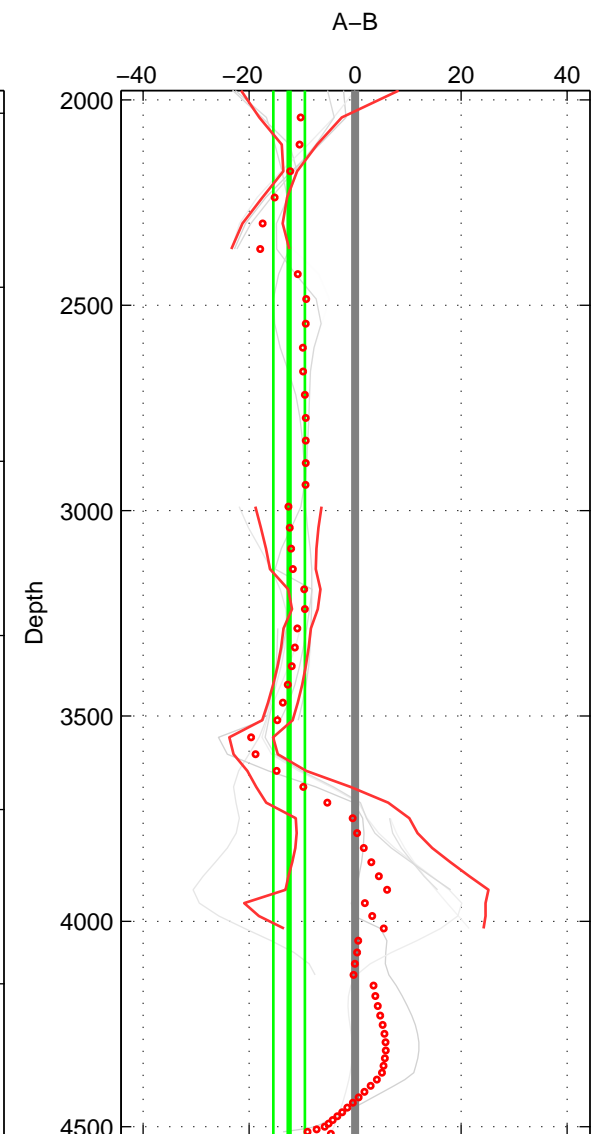

Cruise A (red). Date: Aug 1988 Cruisename: 225-316N19871123.1
 Cruise B (blue). Date: Sep 1995 Cruisename: 269-35LU19950909

*** "Favourite" values are means of spaces 1 2 3.

	Offset	O.StDev	Ratio	R.Stdev	Rating
SIGMA:	-12.965	2.758	0.994	0.001	4
THETA:	-6.008	13.077	0.997	0.006	4
DEPTH:	-12.443	2.986	0.994	0.001	4
FAV.:	-10.472	6.274	0.995	0.003	4

Profiles of A: 5
 Profiles of B: 4
 Diff profs : 9
 WMoffset (A-B): -12.9648
 WMoffset stdev: 2.7583
 WMratio (A/B): 0.99406
 WMratio stdev: 0.0012595

Quality (1-5): 4

Profiles of A: 5
 Profiles of B: 4
 Diff profs : 9
 WMoffset (A-B): -6.0081
 WMoffset stdev: 13.0769
 WMratio (A/B): 0.99728
 WMratio stdev: 0.0060068

Quality (1-5): 4

Profiles of A: 5
 Profiles of B: 4
 Diff profs : 9
 WMoffset (A-B): -12.4435
 WMoffset stdev: 2.9857
 WMratio (A/B): 0.9943
 WMratio stdev: 0.0013646

Quality (1-5): 4