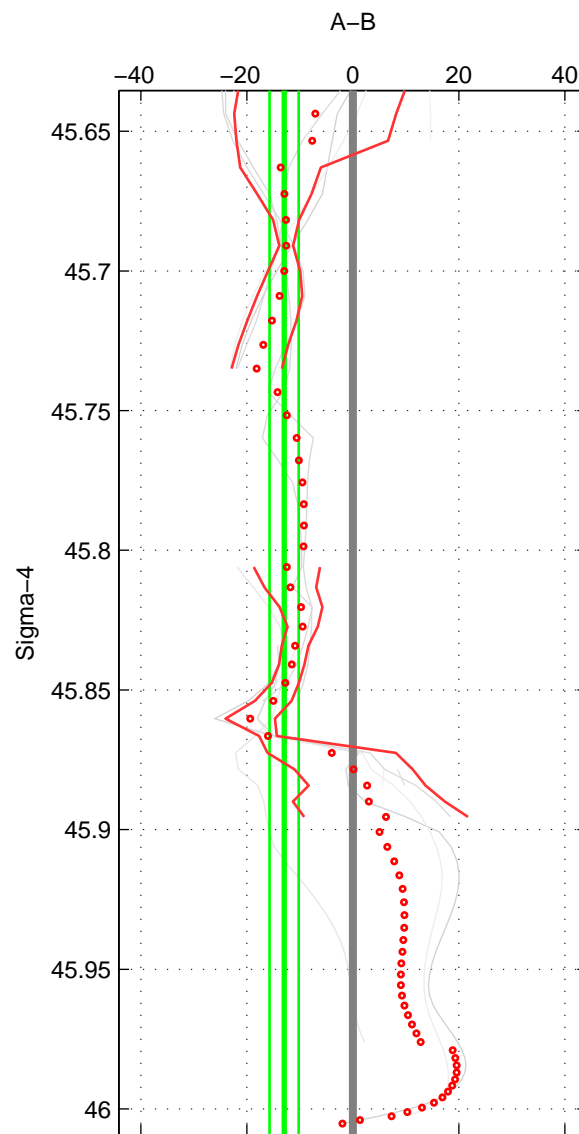

Cruise A (red). Date: Aug 1988 Cruisename: 225-316N19871123.1
 Cruise B (blue). Date: Sep 1995 Cruisename: 269-35LU19950909

*** "Favourite" values are means of spaces 1 2 3.

	Offset	O.StDev	Ratio	R.Stdev	Rating
SIGMA:	-12.965	2.758	0.994	0.001	4
THETA:	-6.008	13.077	0.997	0.006	4
DEPTH:	-12.443	2.986	0.994	0.001	4
FAV.:	-10.472	6.274	0.995	0.003	4

Profiles of A: 5
 Profiles of B: 4
 Diff profs : 9
 WMoffset (A-B): -12.9648
 WMoffset stdev: 2.7583
 WMratio (A/B): 0.99406
 WMratio stdev: 0.0012595

Quality (1-5): 4

Profiles of A: 5
 Profiles of B: 4
 Diff profs : 9
 WMoffset (A-B): -6.0081
 WMoffset stdev: 13.0769
 WMratio (A/B): 0.99728
 WMratio stdev: 0.0060068

Quality (1-5): 4

Profiles of A: 5
 Profiles of B: 4
 Diff profs : 9
 WMoffset (A-B): -12.4435
 WMoffset stdev: 2.9857
 WMratio (A/B): 0.9943
 WMratio stdev: 0.0013646

Quality (1-5): 4