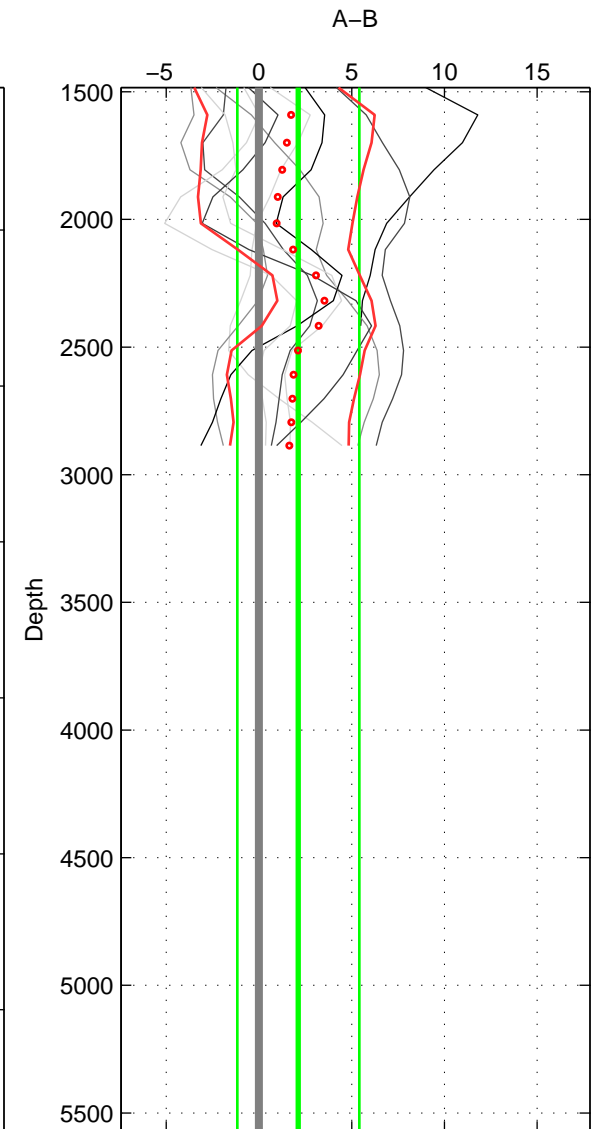

Cruise A (red). Date: Sep 1999 Cruisename: 554-49HG19990804  
 Cruise B (blue). Date: Jul 2001 Cruisename: 575-49HO20010710

\*\*\* "Favourite" values are means of spaces 1 2.

	Offset	O.StDev	Ratio	R.Stdev	Rating
SIGMA:	1.903	2.910	1.001	0.001	4
THETA:	2.125	2.755	1.001	0.001	4
DEPTH:	2.120	3.289	1.001	0.001	3
FAV.:	2.014	2.832	1.001	0.001	4

Profiles of A: 5  
 Profiles of B: 6  
 Diff profs : 10  
 WMoffset (A-B): 1.9034  
 WMoffset stdev: 2.9097  
 WMratio (A/B): 1.0008  
 WMratio stdev: 0.0012324

Quality (1-5): 4

Profiles of A: 5  
 Profiles of B: 6  
 Diff profs : 10  
 WMoffset (A-B): 2.1249  
 WMoffset stdev: 2.7551  
 WMratio (A/B): 1.0009  
 WMratio stdev: 0.0011672

Quality (1-5): 4

Profiles of A: 5  
 Profiles of B: 6  
 Diff profs : 10  
 WMoffset (A-B): 2.1204  
 WMoffset stdev: 3.2889  
 WMratio (A/B): 1.0009  
 WMratio stdev: 0.0013934

Quality (1-5): 3