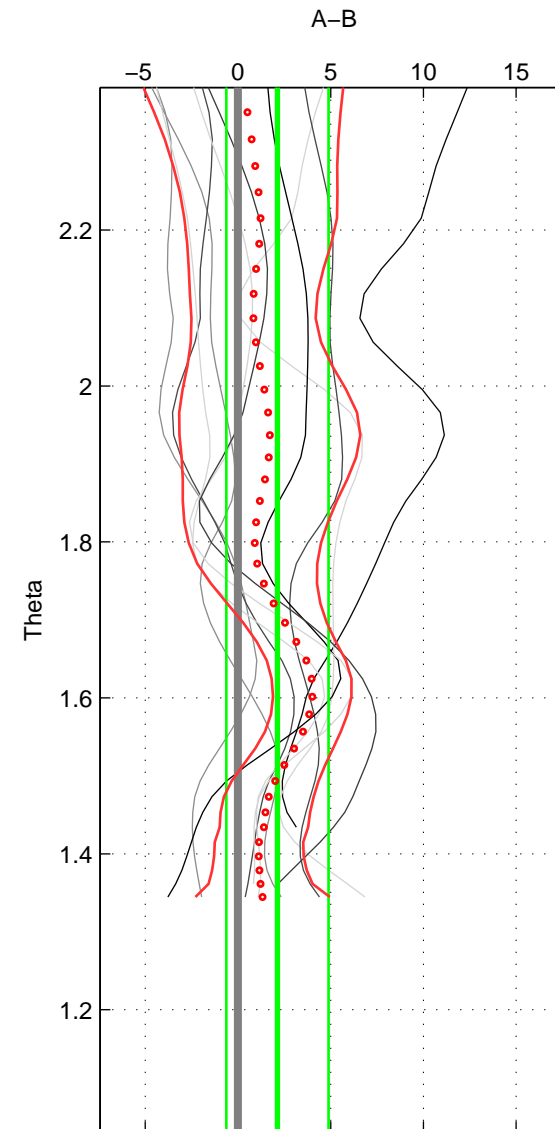

Cruise A (red). Date: Sep 1999 Cruisename: 554-49HG19990804  
 Cruise B (blue). Date: Jul 2001 Cruisename: 575-49HO20010710

\*\*\* "Favourite" values are means of spaces 1 2.

	Offset	O.StDev	Ratio	R.Stdev	Rating
SIGMA:	1.903	2.910	1.001	0.001	4
THETA:	2.125	2.755	1.001	0.001	4
DEPTH:	2.120	3.289	1.001	0.001	3
FAV.:	2.014	2.832	1.001	0.001	4

Profiles of A: 5  
 Profiles of B: 6  
 Diff profs : 10  
 WMoffset (A-B): 1.9034  
 WMoffset stdev: 2.9097  
 WMratio (A/B): 1.0008  
 WMratio stdev: 0.0012324

Quality (1-5): 4

Profiles of A: 5  
 Profiles of B: 6  
 Diff profs : 10  
 WMoffset (A-B): 2.1249  
 WMoffset stdev: 2.7551  
 WMratio (A/B): 1.0009  
 WMratio stdev: 0.0011672

Quality (1-5): 4

Profiles of A: 5  
 Profiles of B: 6  
 Diff profs : 10  
 WMoffset (A-B): 2.1204  
 WMoffset stdev: 3.2889  
 WMratio (A/B): 1.0009  
 WMratio stdev: 0.0013934

Quality (1-5): 3