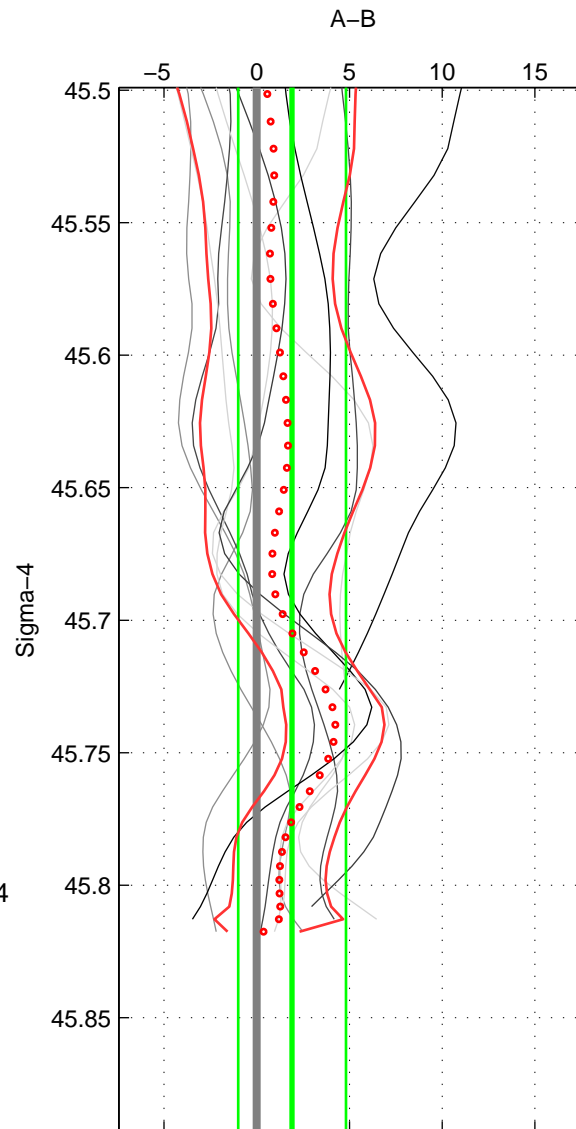

Cruise A (red). Date: Sep 1999 Cruisename: 554-49HG19990804  
 Cruise B (blue). Date: Jul 2001 Cruisename: 575-49HO20010710

\*\*\* "Favourite" values are means of spaces 1 2.

	Offset	O.StDev	Ratio	R.Stdev	Rating
SIGMA:	1.903	2.910	1.001	0.001	4
THETA:	2.125	2.755	1.001	0.001	4
DEPTH:	2.120	3.289	1.001	0.001	3
FAV.:	2.014	2.832	1.001	0.001	4

Profiles of A: 5  
 Profiles of B: 6  
 Diff profs : 10  
 WMoffset (A-B): 1.9034  
 WMoffset stdev: 2.9097  
 WMratio (A/B): 1.0008  
 WMratio stdev: 0.0012324

Quality (1-5): 4

Profiles of A: 5  
 Profiles of B: 6  
 Diff profs : 10  
 WMoffset (A-B): 2.1249  
 WMoffset stdev: 2.7551  
 WMratio (A/B): 1.0009  
 WMratio stdev: 0.0011672

Quality (1-5): 4

Profiles of A: 5  
 Profiles of B: 6  
 Diff profs : 10  
 WMoffset (A-B): 2.1204  
 WMoffset stdev: 3.2889  
 WMratio (A/B): 1.0009  
 WMratio stdev: 0.0013934

Quality (1-5): 3