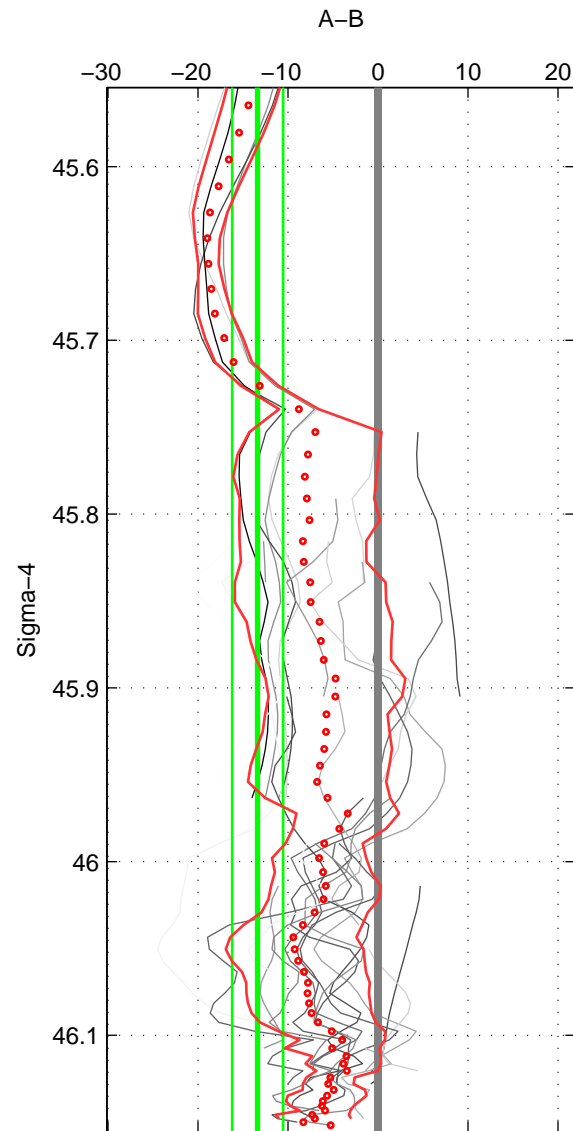

Cruise A (red). Date: Feb 2008 Cruisename: 361-33RR20080204  
 Cruise B (blue). Date: Feb 1986 Cruisename: 363-35MF19850224

\*\*\* "Favourite" values are means of spaces 1 2 3.

	Offset	O.StDev	Ratio	R.Stdev	Rating
SIGMA:	-13.375	2.830	0.994	0.001	5
THETA:	-10.186	3.469	0.995	0.002	5
DEPTH:	-4.991	4.955	0.998	0.002	5
FAV. :	-9.517	3.751	0.996	0.002	5

Profiles of A: 18  
 Profiles of B: 7  
 Diff profs : 22  
 WMoffset (A-B): -13.3747  
 WMoffset stdev: 2.8295  
 WMratio (A/B): 0.99406  
 WMratio stdev: 0.001258

Quality (1-5): 5

Profiles of A: 18  
 Profiles of B: 7  
 Diff profs : 22  
 WMoffset (A-B): -10.1865  
 WMoffset stdev: 3.4694  
 WMratio (A/B): 0.99547  
 WMratio stdev: 0.0015465

Quality (1-5): 5

Profiles of A: 18  
 Profiles of B: 8  
 Diff profs : 23  
 WMoffset (A-B): -4.9908  
 WMoffset stdev: 4.9552  
 WMratio (A/B): 0.99779  
 WMratio stdev: 0.0021972

Quality (1-5): 5