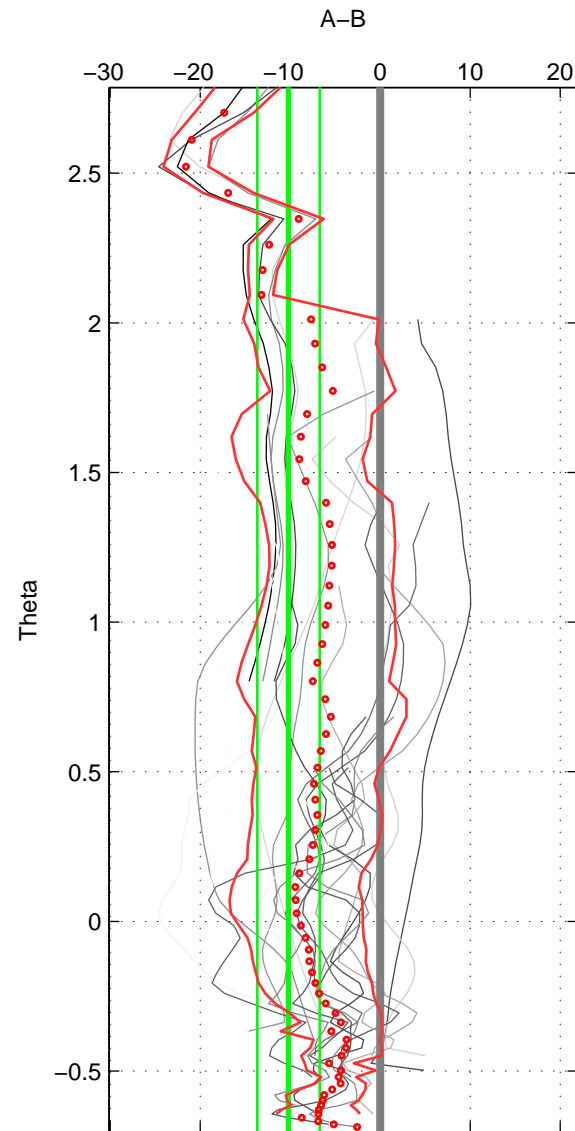

Cruise A (red). Date: Feb 2008 Cruisename: 361-33RR20080204  
 Cruise B (blue). Date: Feb 1986 Cruisename: 363-35MF19850224

\*\*\* "Favourite" values are means of spaces 1 2 3.

	Offset	O.StDev	Ratio	R.Stdev	Rating
SIGMA:	-13.375	2.830	0.994	0.001	5
THETA:	-10.186	3.469	0.995	0.002	5
DEPTH:	-4.991	4.955	0.998	0.002	5
FAV. :	-9.517	3.751	0.996	0.002	5

Profiles of A: 18  
 Profiles of B: 7  
 Diff profs : 22  
 WMoffset (A-B): -13.3747  
 WMoffset stdev: 2.8295  
 WMratio (A/B): 0.99406  
 WMratio stdev: 0.001258

Quality (1-5): 5

Profiles of A: 18  
 Profiles of B: 7  
 Diff profs : 22  
 WMoffset (A-B): -10.1865  
 WMoffset stdev: 3.4694  
 WMratio (A/B): 0.99547  
 WMratio stdev: 0.0015465

Quality (1-5): 5

Profiles of A: 18  
 Profiles of B: 8  
 Diff profs : 23  
 WMoffset (A-B): -4.9908  
 WMoffset stdev: 4.9552  
 WMratio (A/B): 0.99779  
 WMratio stdev: 0.0021972

Quality (1-5): 5