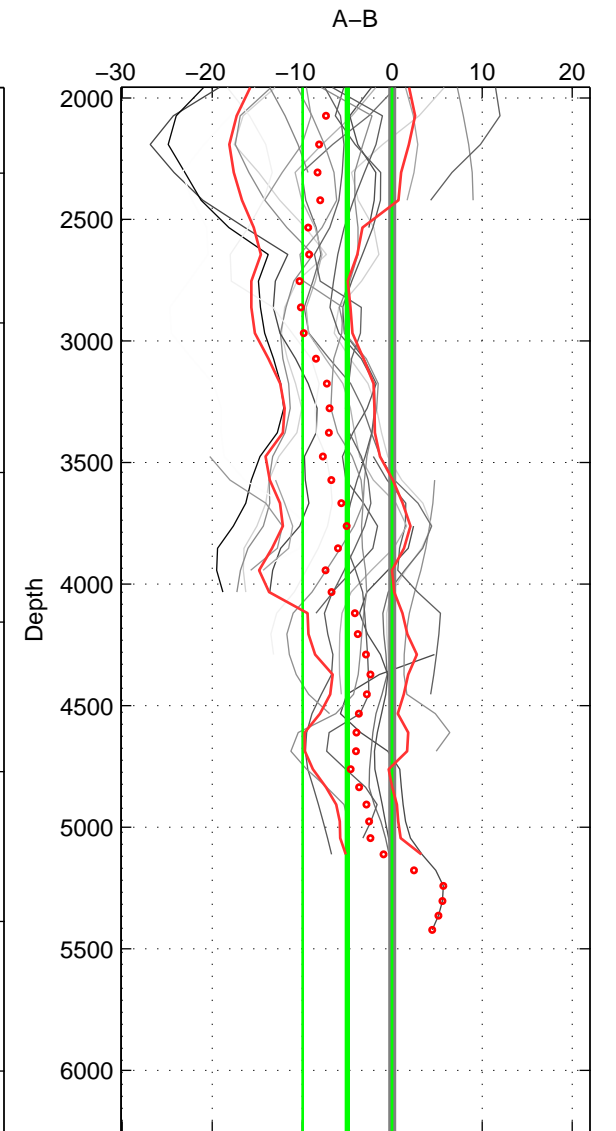

Cruise A (red). Date: Feb 2008 Cruisename: 361-33RR20080204  
 Cruise B (blue). Date: Feb 1986 Cruisename: 363-35MF19850224

\*\*\* "Favourite" values are means of spaces 1 2 3.

	Offset	O.StDev	Ratio	R.Stdev	Rating
SIGMA:	-13.375	2.830	0.994	0.001	5
THETA:	-10.186	3.469	0.995	0.002	5
DEPTH:	-4.991	4.955	0.998	0.002	5
FAV. :	-9.517	3.751	0.996	0.002	5

Profiles of A: 18  
 Profiles of B: 7  
 Diff profs : 22  
 WMoffset (A-B): -13.3747  
 WMoffset stdev: 2.8295  
 WMratio (A/B): 0.99406  
 WMratio stdev: 0.001258

Quality (1-5): 5

Profiles of A: 18  
 Profiles of B: 7  
 Diff profs : 22  
 WMoffset (A-B): -10.1865  
 WMoffset stdev: 3.4694  
 WMratio (A/B): 0.99547  
 WMratio stdev: 0.0015465

Quality (1-5): 5

Profiles of A: 18  
 Profiles of B: 8  
 Diff profs : 23  
 WMoffset (A-B): -4.9908  
 WMoffset stdev: 4.9552  
 WMratio (A/B): 0.99779  
 WMratio stdev: 0.0021972

Quality (1-5): 5