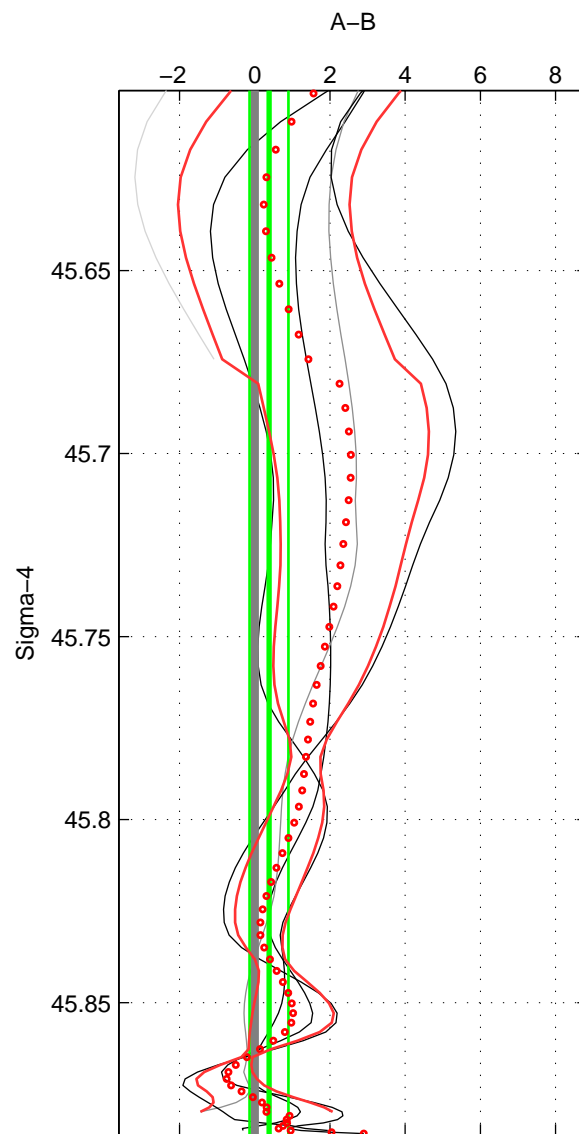

Cruise A (red). Date: Jun 2001 Cruisename: 591-49NZ20010604

Cruise B (blue). Date: Oct 2004 Cruisename: 602-49NZ20041013

\*\*\* "Favourite" values are means of spaces 1 2 3.

	Offset	O.StDev	Ratio	R.Stdev	Rating
SIGMA:	0.378	0.518	1.000	0.000	3
THETA:	0.501	0.623	1.000	0.000	3
DEPTH:	0.039	0.843	1.000	0.000	3
FAV.:	0.306	0.661	1.000	0.000	3

Profiles of A: 5  
 Profiles of B: 3  
 Diff profs: 5  
 WMoffset (A-B): 0.37833  
 WMoffset stdev: 0.51762  
 WMratio (A/B): 1.0002  
 WMratio stdev: 0.00022207

Quality (1-5): 3

Profiles of A: 5  
 Profiles of B: 3  
 Diff profs: 5  
 WMoffset (A-B): 0.50085  
 WMoffset stdev: 0.62322  
 WMratio (A/B): 1.0002  
 WMratio stdev: 0.00026746

Quality (1-5): 3

Profiles of A: 5  
 Profiles of B: 3  
 Diff profs: 5  
 WMoffset (A-B): 0.0387  
 WMoffset stdev: 0.84255  
 WMratio (A/B): 1  
 WMratio stdev: 0.00036131

Quality (1-5): 3