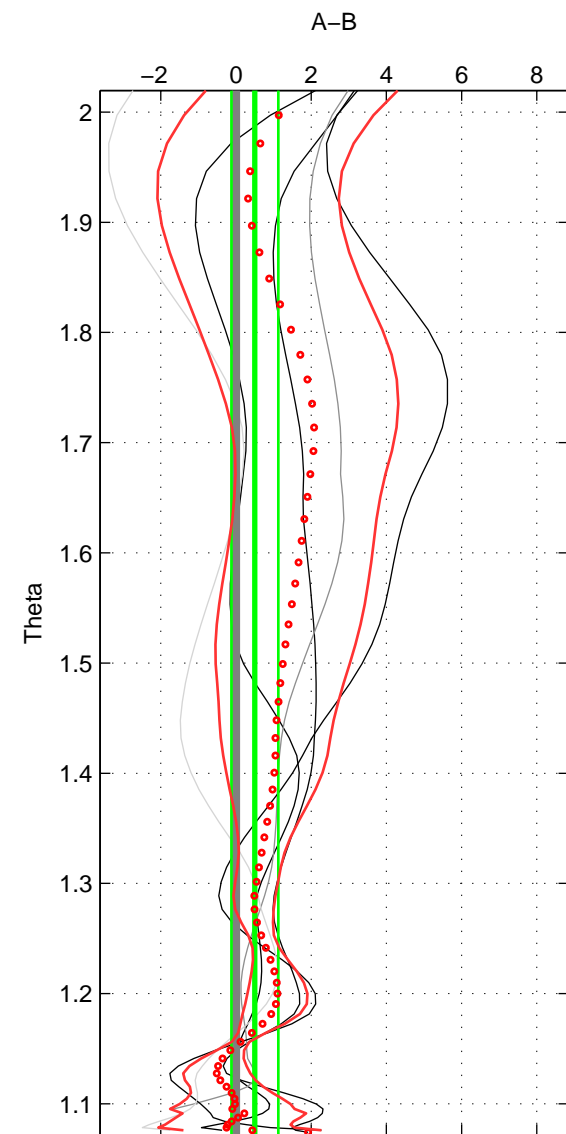

Cruise A (red). Date: Jun 2001 Cruisename: 591-49NZ20010604

Cruise B (blue). Date: Oct 2004 Cruisename: 602-49NZ20041013

\*\*\* "Favourite" values are means of spaces 1 2 3.

	Offset	O.StDev	Ratio	R.Stdev	Rating
SIGMA:	0.378	0.518	1.000	0.000	3
THETA:	0.501	0.623	1.000	0.000	3
DEPTH:	0.039	0.843	1.000	0.000	3
FAV.:	0.306	0.661	1.000	0.000	3

Profiles of A: 5  
 Profiles of B: 3  
 Diff profs: 5  
 WMoffset (A-B): 0.37833  
 WMoffset stdev: 0.51762  
 WMratio (A/B): 1.0002  
 WMratio stdev: 0.00022207

Quality (1-5): 3

Profiles of A: 5  
 Profiles of B: 3  
 Diff profs: 5  
 WMoffset (A-B): 0.50085  
 WMoffset stdev: 0.62322  
 WMratio (A/B): 1.0002  
 WMratio stdev: 0.00026746

Quality (1-5): 3

Profiles of A: 5  
 Profiles of B: 3  
 Diff profs: 5  
 WMoffset (A-B): 0.0387  
 WMoffset stdev: 0.84255  
 WMratio (A/B): 1  
 WMratio stdev: 0.00036131

Quality (1-5): 3