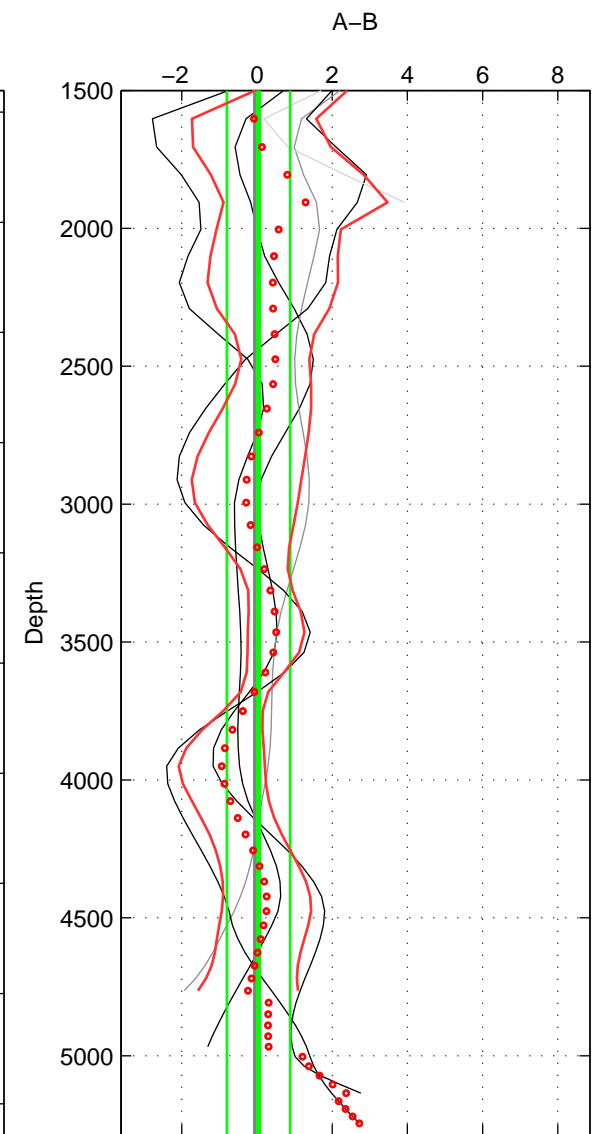

Cruise A (red). Date: Jun 2001 Cruisename: 591-49NZ20010604

Cruise B (blue). Date: Oct 2004 Cruisename: 602-49NZ20041013

\*\*\* "Favourite" values are means of spaces 1 2 3.

	Offset	O.StDev	Ratio	R.Stdev	Rating
SIGMA:	0.378	0.518	1.000	0.000	3
THETA:	0.501	0.623	1.000	0.000	3
DEPTH:	0.039	0.843	1.000	0.000	3
FAV.:	0.306	0.661	1.000	0.000	3

Profiles of A: 5  
 Profiles of B: 3  
 Diff profs: 5  
 WMoffset (A-B): 0.37833  
 WMoffset stdev: 0.51762  
 WMratio (A/B): 1.0002  
 WMratio stdev: 0.00022207

Quality (1-5): 3

Profiles of A: 5  
 Profiles of B: 3  
 Diff profs: 5  
 WMoffset (A-B): 0.50085  
 WMoffset stdev: 0.62322  
 WMratio (A/B): 1.0002  
 WMratio stdev: 0.00026746

Quality (1-5): 3

Profiles of A: 5  
 Profiles of B: 3  
 Diff profs: 5  
 WMoffset (A-B): 0.0387  
 WMoffset stdev: 0.84255  
 WMratio (A/B): 1  
 WMratio stdev: 0.00036131

Quality (1-5): 3