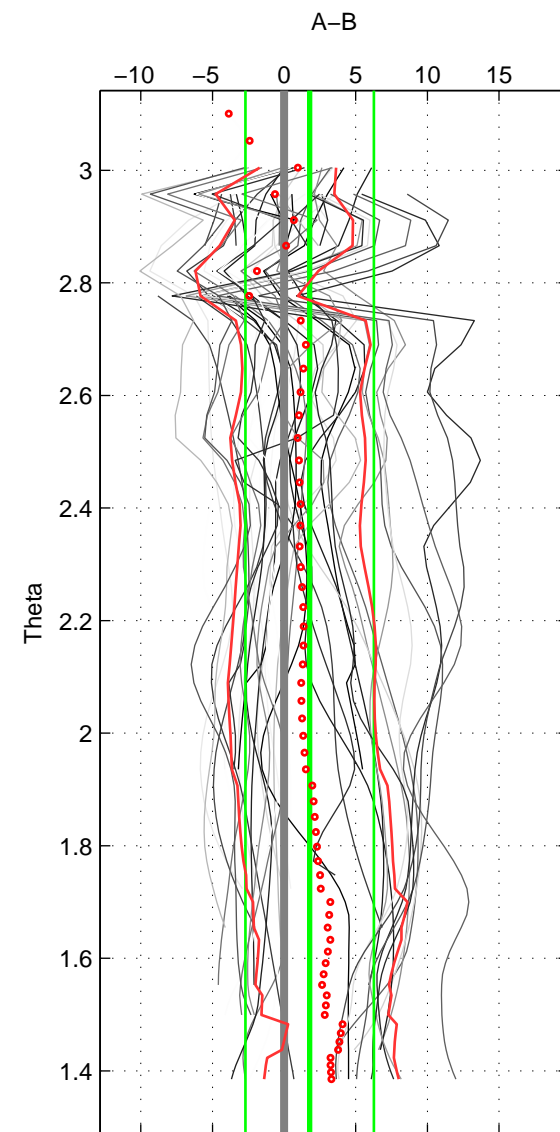

Cruise A (red). Date: Jun 1992 Cruisename: 179-18HU19920527

Cruise B (blue). Date: Jun 2006 Cruisename: 197-18HU20060524

\*\*\* "Favourite" values are means of spaces 1 2 3.

	Offset	O.StDev	Ratio	R.Stdev	Rating
SIGMA:	0.228	3.655	1.000	0.002	5
THETA:	1.785	4.479	1.001	0.002	5
DEPTH:	1.284	4.229	1.001	0.002	5
FAV.:	1.099	4.121	1.001	0.002	5

Profiles of A: 7  
 Profiles of B: 14  
 Diff profs : 41  
 WMoffset (A-B): 0.22849  
 WMoffset stdev: 3.6555  
 WMratio (A/B): 1.0001  
 WMratio stdev: 0.0016913

Quality (1-5): 5

Profiles of A: 7  
 Profiles of B: 14  
 Diff profs : 41  
 WMoffset (A-B): 1.7848  
 WMoffset stdev: 4.4792  
 WMratio (A/B): 1.0008  
 WMratio stdev: 0.0020741

Quality (1-5): 5

Profiles of A: 7  
 Profiles of B: 14  
 Diff profs : 41  
 WMoffset (A-B): 1.2842  
 WMoffset stdev: 4.2287  
 WMratio (A/B): 1.0006  
 WMratio stdev: 0.0019573

Quality (1-5): 5