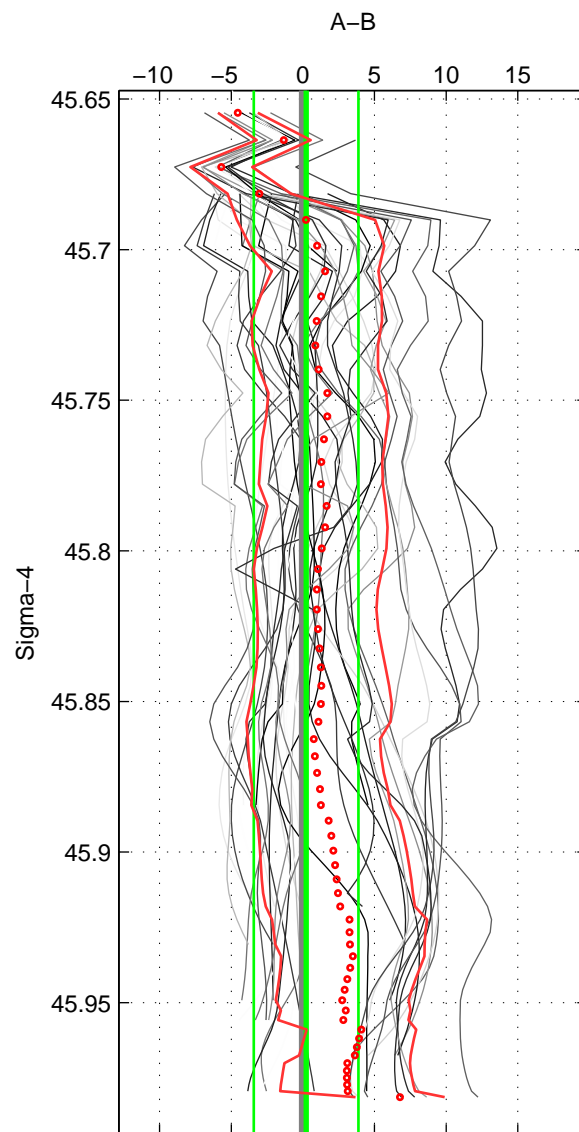

Cruise A (red). Date: Jun 1992 Cruisename: 179-18HU19920527

Cruise B (blue). Date: Jun 2006 Cruisename: 197-18HU20060524

\*\*\* "Favourite" values are means of spaces 1 2 3.

	Offset	O.StDev	Ratio	R.Stdev	Rating
SIGMA:	0.228	3.655	1.000	0.002	5
THETA:	1.785	4.479	1.001	0.002	5
DEPTH:	1.284	4.229	1.001	0.002	5
FAV.:	1.099	4.121	1.001	0.002	5

Profiles of A: 7  
 Profiles of B: 14  
 Diff profs : 41  
 WMoffset (A-B): 0.22849  
 WMoffset stdev: 3.6555  
 WMratio (A/B): 1.0001  
 WMratio stdev: 0.0016913

Quality (1-5): 5

Profiles of A: 7  
 Profiles of B: 14  
 Diff profs : 41  
 WMoffset (A-B): 1.7848  
 WMoffset stdev: 4.4792  
 WMratio (A/B): 1.0008  
 WMratio stdev: 0.0020741

Quality (1-5): 5

Profiles of A: 7  
 Profiles of B: 14  
 Diff profs : 41  
 WMoffset (A-B): 1.2842  
 WMoffset stdev: 4.2287  
 WMratio (A/B): 1.0006  
 WMratio stdev: 0.0019573

Quality (1-5): 5