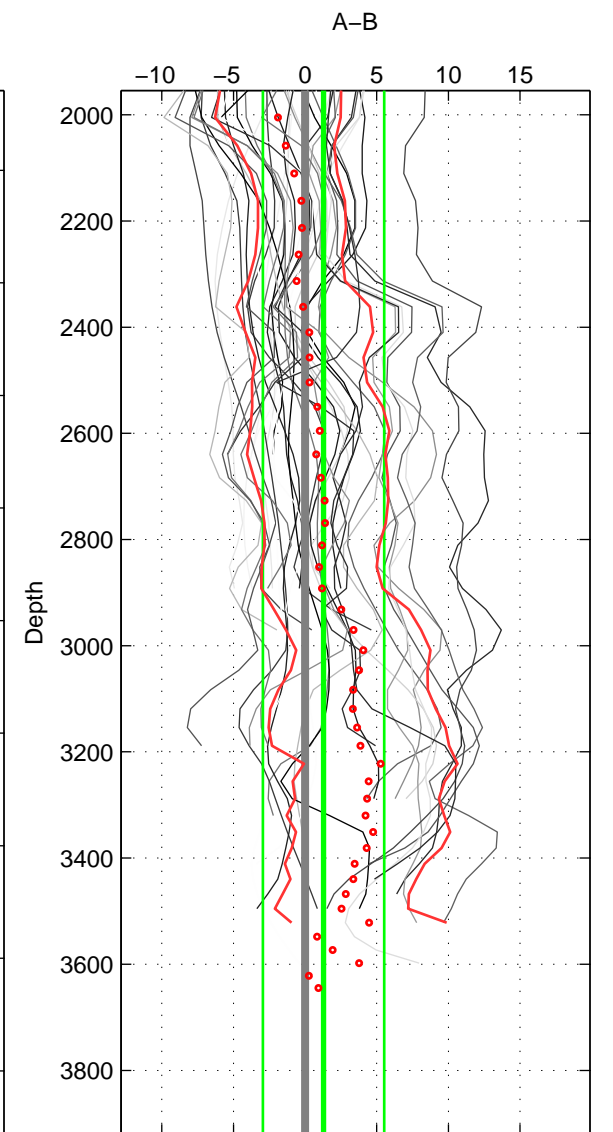

Cruise A (red). Date: Jun 1992 Cruisename: 179-18HU19920527

Cruise B (blue). Date: Jun 2006 Cruisename: 197-18HU20060524

\*\*\* "Favourite" values are means of spaces 1 2 3.

	Offset	O.StDev	Ratio	R.Stdev	Rating
SIGMA:	0.228	3.655	1.000	0.002	5
THETA:	1.785	4.479	1.001	0.002	5
DEPTH:	1.284	4.229	1.001	0.002	5
FAV.:	1.099	4.121	1.001	0.002	5

Profiles of A: 7  
 Profiles of B: 14  
 Diff profs : 41  
 WMoffset (A-B): 0.22849  
 WMoffset stdev: 3.6555  
 WMratio (A/B): 1.0001  
 WMratio stdev: 0.0016913

Quality (1-5): 5

Profiles of A: 7  
 Profiles of B: 14  
 Diff profs : 41  
 WMoffset (A-B): 1.7848  
 WMoffset stdev: 4.4792  
 WMratio (A/B): 1.0008  
 WMratio stdev: 0.0020741

Quality (1-5): 5

Profiles of A: 7  
 Profiles of B: 14  
 Diff profs : 41  
 WMoffset (A-B): 1.2842  
 WMoffset stdev: 4.2287  
 WMratio (A/B): 1.0006  
 WMratio stdev: 0.0019573

Quality (1-5): 5