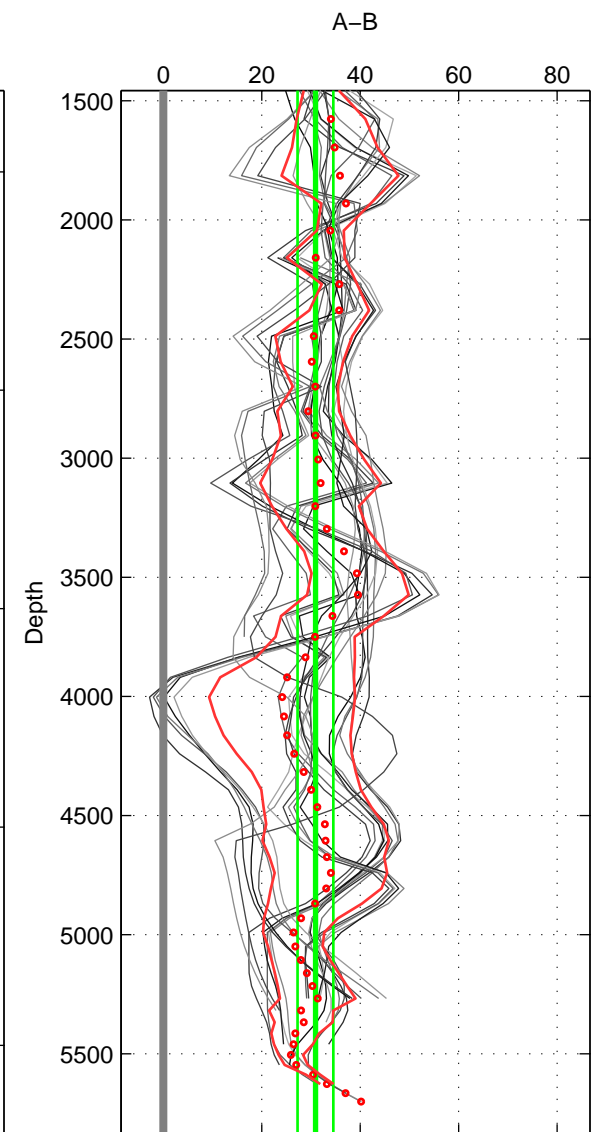

Cruise A (red). Date: Jan 1974 Cruisename: 473-318M19730822  
 Cruise B (blue). Date: Dec 2007 Cruisename: 614-49NZ20071122

\*\*\* "Favourite" values are means of spaces 1 2 3.

	Offset	O.StDev	Ratio	R.Stdev	Rating
SIGMA:	32.763	4.823	1.014	0.002	5
THETA:	32.076	9.606	1.014	0.004	5
DEPTH:	30.914	3.632	1.013	0.002	5
FAV.:	31.917	6.020	1.014	0.003	5

Profiles of A: 5  
 Profiles of B: 20  
 Diff profs: 23  
 WMoffset (A-B): 32.7631  
 WMoffset stdev: 4.8235  
 WMratio (A/B): 1.0141  
 WMratio stdev: 0.0020906

Quality (1-5): 5

Profiles of A: 5  
 Profiles of B: 21  
 Diff profs: 24  
 WMoffset (A-B): 32.0757  
 WMoffset stdev: 9.6062  
 WMratio (A/B): 1.0138  
 WMratio stdev: 0.0041711

Quality (1-5): 5

Profiles of A: 5  
 Profiles of B: 20  
 Diff profs: 23  
 WMoffset (A-B): 30.9135  
 WMoffset stdev: 3.6316  
 WMratio (A/B): 1.0135  
 WMratio stdev: 0.0016112

Quality (1-5): 5