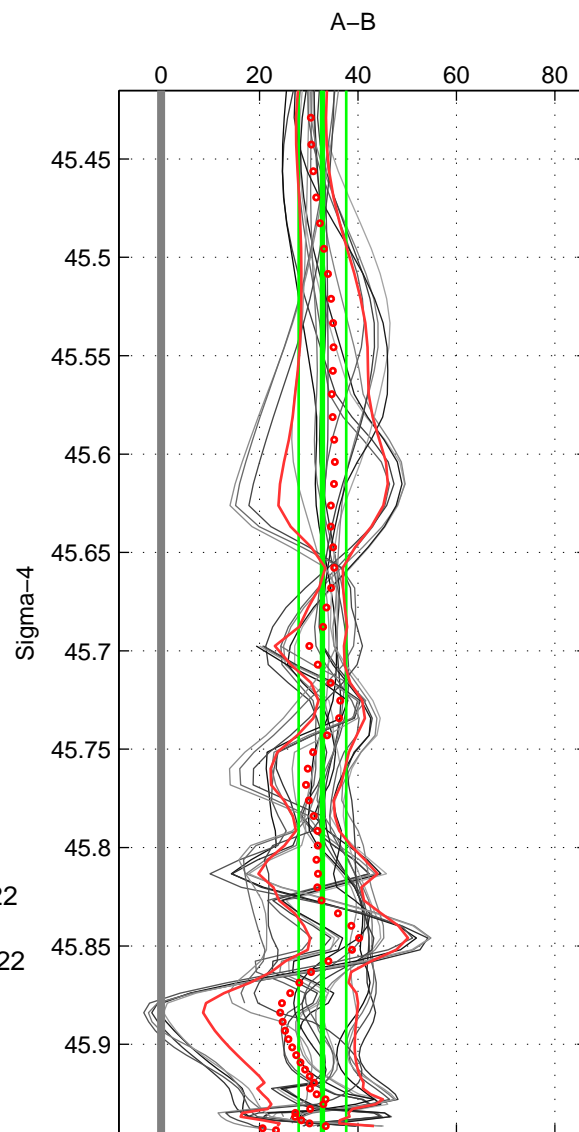

Cruise A (red). Date: Jan 1974 Cruisename: 473-318M19730822  
 Cruise B (blue). Date: Dec 2007 Cruisename: 614-49NZ20071122

\*\*\* "Favourite" values are means of spaces 1 2 3.

	Offset	O.StDev	Ratio	R.Stdev	Rating
SIGMA:	32.763	4.823	1.014	0.002	5
THETA:	32.076	9.606	1.014	0.004	5
DEPTH:	30.914	3.632	1.013	0.002	5
FAV.:	31.917	6.020	1.014	0.003	5

Profiles of A: 5  
 Profiles of B: 20  
 Diff profs: 23  
 WMoffset (A-B): 32.7631  
 WMoffset stdev: 4.8235  
 WMratio (A/B): 1.0141  
 WMratio stdev: 0.0020906

Quality (1-5): 5

Profiles of A: 5  
 Profiles of B: 21  
 Diff profs: 24  
 WMoffset (A-B): 32.0757  
 WMoffset stdev: 9.6062  
 WMratio (A/B): 1.0138  
 WMratio stdev: 0.0041711

Quality (1-5): 5

Profiles of A: 5  
 Profiles of B: 20  
 Diff profs: 23  
 WMoffset (A-B): 30.9135  
 WMoffset stdev: 3.6316  
 WMratio (A/B): 1.0135  
 WMratio stdev: 0.0016112

Quality (1-5): 5