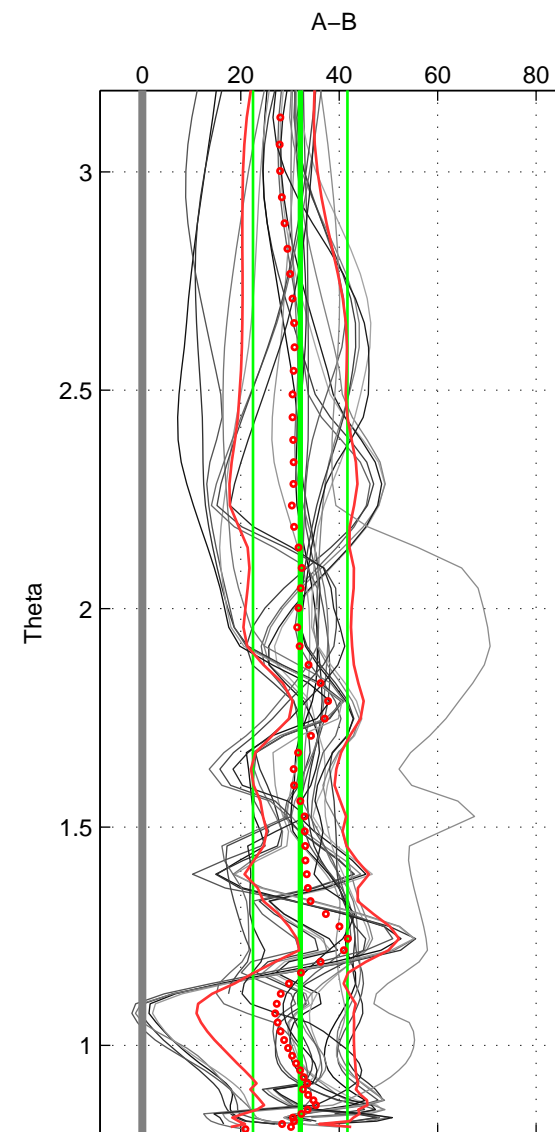

Cruise A (red). Date: Jan 1974 Cruisename: 473-318M19730822  
 Cruise B (blue). Date: Dec 2007 Cruisename: 614-49NZ20071122

\*\*\* "Favourite" values are means of spaces 1 2 3.

	Offset	O.StDev	Ratio	R.Stdev	Rating
SIGMA:	32.763	4.823	1.014	0.002	5
THETA:	32.076	9.606	1.014	0.004	5
DEPTH:	30.914	3.632	1.013	0.002	5
FAV.:	31.917	6.020	1.014	0.003	5

Profiles of A: 5  
 Profiles of B: 20  
 Diff profs: 23  
 WMoffset (A-B): 32.7631  
 WMoffset stdev: 4.8235  
 WMratio (A/B): 1.0141  
 WMratio stdev: 0.0020906

Quality (1-5): 5

Profiles of A: 5  
 Profiles of B: 21  
 Diff profs: 24  
 WMoffset (A-B): 32.0757  
 WMoffset stdev: 9.6062  
 WMratio (A/B): 1.0138  
 WMratio stdev: 0.0041711

Quality (1-5): 5

Profiles of A: 5  
 Profiles of B: 20  
 Diff profs: 23  
 WMoffset (A-B): 30.9135  
 WMoffset stdev: 3.6316  
 WMratio (A/B): 1.0135  
 WMratio stdev: 0.0016112

Quality (1-5): 5