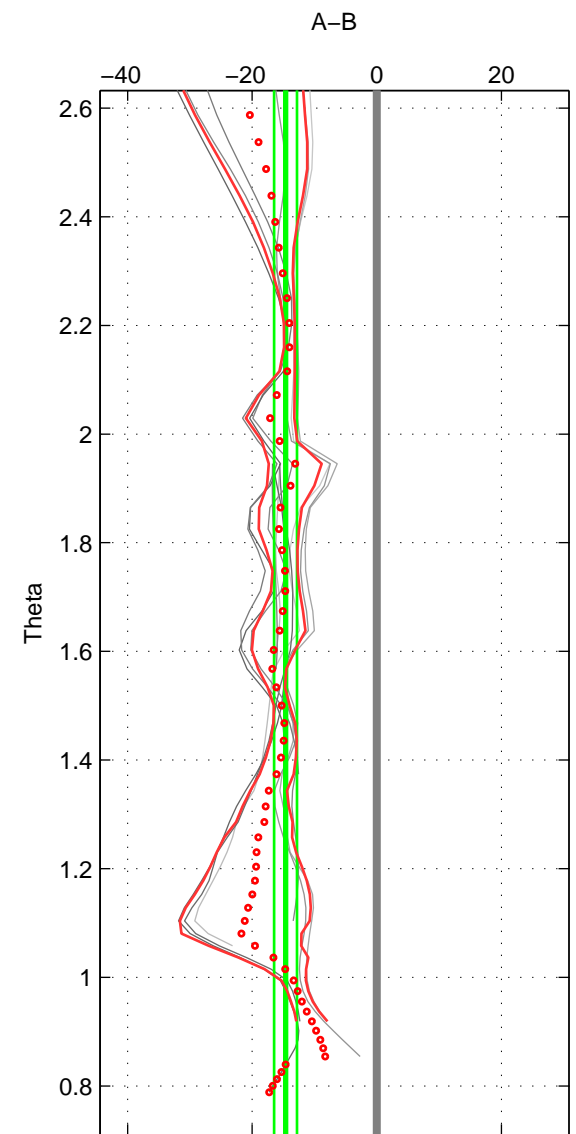

Cruise A (red). Date: Dec 1995 Cruisename: 354-316N19951202
 Cruise B (blue). Date: Feb 1986 Cruisename: 363-35MF19850224

*** "Favourite" values are means of spaces 1 2 3.

	Offset	O.StDev	Ratio	R.Stdev	Rating
SIGMA:	-13.018	0.992	0.994	0.000	4
THETA:	-14.640	1.841	0.994	0.001	4
DEPTH:	-14.102	1.563	0.994	0.001	4
FAV.:	-13.920	1.465	0.994	0.001	4

Profiles of A: 7
 Profiles of B: 3
 Diff profs: 9
 WMoffset (A-B): -13.0179
 WMoffset stdev: 0.99175
 WMratio (A/B): 0.99434
 WMratio stdev: 0.00043119

Quality (1-5): 4

Profiles of A: 7
 Profiles of B: 3
 Diff profs: 10
 WMoffset (A-B): -14.6404
 WMoffset stdev: 1.8412
 WMratio (A/B): 0.99366
 WMratio stdev: 0.00079826

Quality (1-5): 4

Profiles of A: 7
 Profiles of B: 3
 Diff profs: 9
 WMoffset (A-B): -14.1021
 WMoffset stdev: 1.5625
 WMratio (A/B): 0.9939
 WMratio stdev: 0.00067466

Quality (1-5): 4