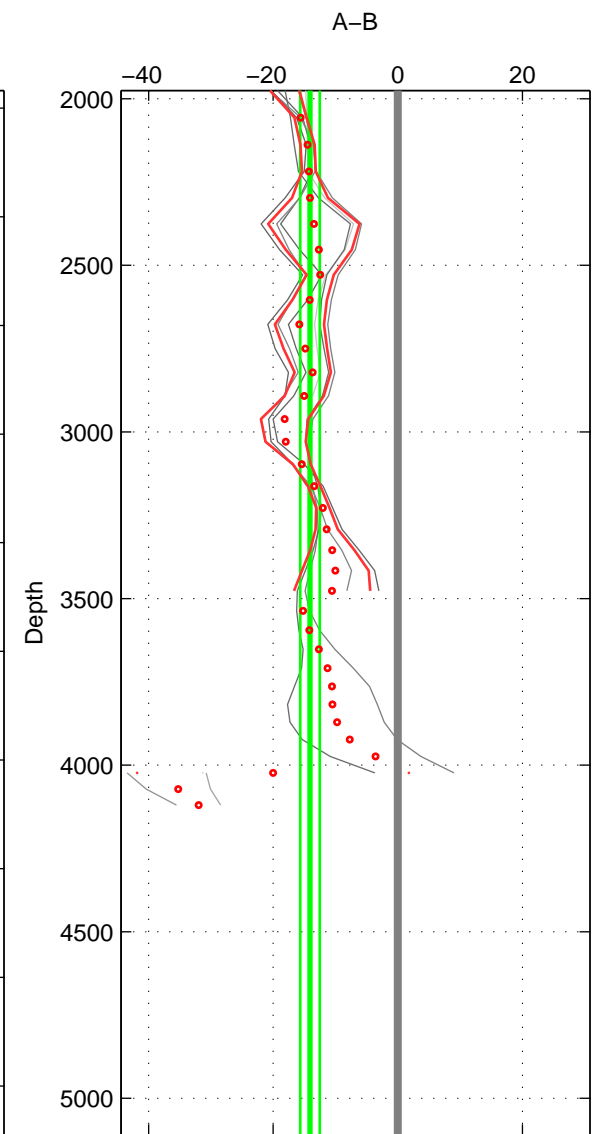

Cruise A (red). Date: Dec 1995 Cruisename: 354-316N19951202
 Cruise B (blue). Date: Feb 1986 Cruisename: 363-35MF19850224

*** "Favourite" values are means of spaces 1 2 3.

	Offset	O.StDev	Ratio	R.Stdev	Rating
SIGMA:	-13.018	0.992	0.994	0.000	4
THETA:	-14.640	1.841	0.994	0.001	4
DEPTH:	-14.102	1.563	0.994	0.001	4
FAV.:	-13.920	1.465	0.994	0.001	4

Profiles of A: 7
 Profiles of B: 3
 Diff profs: 9
 WMoffset (A-B): -13.0179
 WMoffset stdev: 0.99175
 WMratio (A/B): 0.99434
 WMratio stdev: 0.00043119

Quality (1-5): 4

Profiles of A: 7
 Profiles of B: 3
 Diff profs: 10
 WMoffset (A-B): -14.6404
 WMoffset stdev: 1.8412
 WMratio (A/B): 0.99366
 WMratio stdev: 0.00079826

Quality (1-5): 4

Profiles of A: 7
 Profiles of B: 3
 Diff profs: 9
 WMoffset (A-B): -14.1021
 WMoffset stdev: 1.5625
 WMratio (A/B): 0.9939
 WMratio stdev: 0.00067466

Quality (1-5): 4