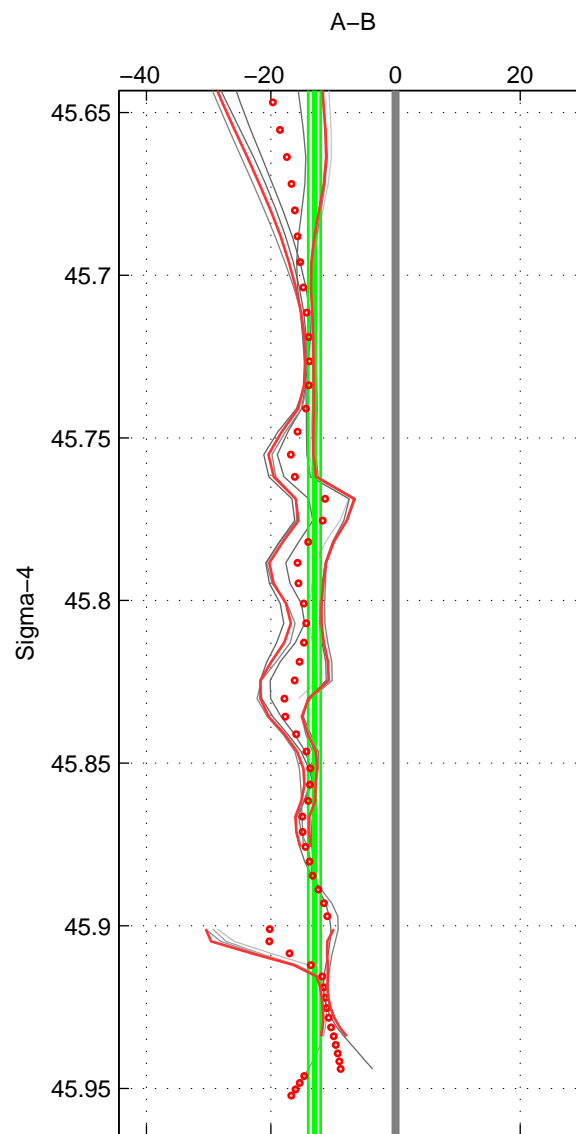

Cruise A (red). Date: Dec 1995 Cruisename: 354-316N19951202
 Cruise B (blue). Date: Feb 1986 Cruisename: 363-35MF19850224

*** "Favourite" values are means of spaces 1 2 3.

	Offset	O.StDev	Ratio	R.Stdev	Rating
SIGMA:	-13.018	0.992	0.994	0.000	4
THETA:	-14.640	1.841	0.994	0.001	4
DEPTH:	-14.102	1.563	0.994	0.001	4
FAV.:	-13.920	1.465	0.994	0.001	4

Profiles of A: 7
 Profiles of B: 3
 Diff profs: 9
 WMoffset (A-B): -13.0179
 WMoffset stdev: 0.99175
 WMratio (A/B): 0.99434
 WMratio stdev: 0.00043119

Quality (1-5): 4

Profiles of A: 7
 Profiles of B: 3
 Diff profs: 10
 WMoffset (A-B): -14.6404
 WMoffset stdev: 1.8412
 WMratio (A/B): 0.99366
 WMratio stdev: 0.00079826

Quality (1-5): 4

Profiles of A: 7
 Profiles of B: 3
 Diff profs: 9
 WMoffset (A-B): -14.1021
 WMoffset stdev: 1.5625
 WMratio (A/B): 0.9939
 WMratio stdev: 0.00067466

Quality (1-5): 4