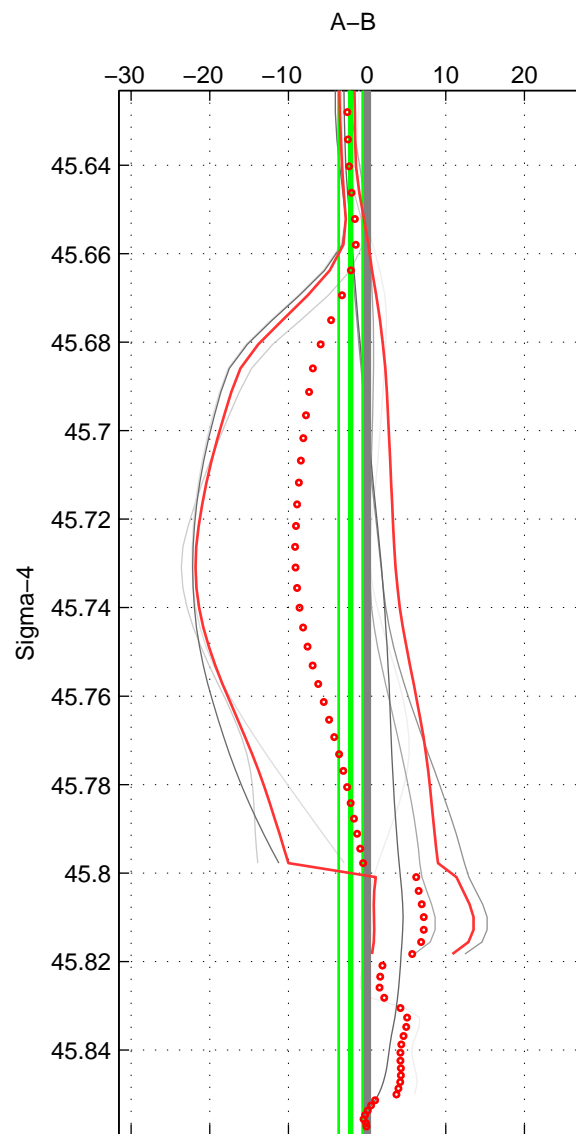

Cruise A (red). Date: Sep 1991 Cruisename: 141-06MT19910902

Cruise B (blue). Date: Aug 1993 Cruisename: 251-33MW19930704.1

\*\*\* "Favourite" values are means of spaces 1 2 3.

	Offset	O.StDev	Ratio	R.Stdev	Rating
SIGMA:	-2.092	1.517	0.999	0.001	2
THETA:	-2.407	1.539	0.999	0.001	2
DEPTH:	-3.722	3.028	0.998	0.001	2
FAV.:	-2.740	2.028	0.999	0.001	2

Profiles of A: 3  
 Profiles of B: 3  
 Diff profs : 7  
 WMoffset (A-B): -2.0921  
 WMoffset stdev: 1.5167  
 WMratio (A/B): 0.99903  
 WMratio stdev: 0.00070555

Quality (1-5): 2

Profiles of A: 4  
 Profiles of B: 3  
 Diff profs : 10  
 WMoffset (A-B): -2.4073  
 WMoffset stdev: 1.5389  
 WMratio (A/B): 0.99888  
 WMratio stdev: 0.00071608

Quality (1-5): 2

Profiles of A: 4  
 Profiles of B: 3  
 Diff profs : 10  
 WMoffset (A-B): -3.7217  
 WMoffset stdev: 3.0277  
 WMratio (A/B): 0.99828  
 WMratio stdev: 0.0014055

Quality (1-5): 2