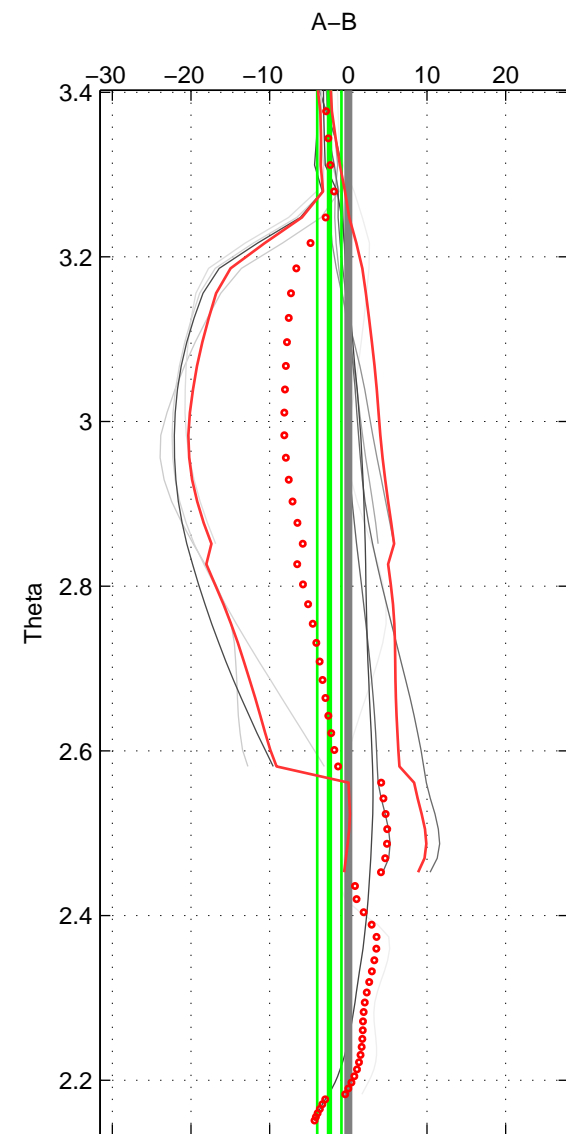

Cruise A (red). Date: Sep 1991 Cruisename: 141-06MT19910902

Cruise B (blue). Date: Aug 1993 Cruisename: 251-33MW19930704.1

\*\*\* "Favourite" values are means of spaces 1 2 3.

	Offset	O.StDev	Ratio	R.Stdev	Rating
SIGMA:	-2.092	1.517	0.999	0.001	2
THETA:	-2.407	1.539	0.999	0.001	2
DEPTH:	-3.722	3.028	0.998	0.001	2
FAV.:	-2.740	2.028	0.999	0.001	2

Profiles of A: 3  
 Profiles of B: 3  
 Diff profs : 7  
 WMoffset (A-B): -2.0921  
 WMoffset stdev: 1.5167  
 WMratio (A/B): 0.99903  
 WMratio stdev: 0.00070555

Quality (1-5): 2

Profiles of A: 4  
 Profiles of B: 3  
 Diff profs : 10  
 WMoffset (A-B): -2.4073  
 WMoffset stdev: 1.5389  
 WMratio (A/B): 0.99888  
 WMratio stdev: 0.00071608

Quality (1-5): 2

Profiles of A: 4  
 Profiles of B: 3  
 Diff profs : 10  
 WMoffset (A-B): -3.7217  
 WMoffset stdev: 3.0277  
 WMratio (A/B): 0.99828  
 WMratio stdev: 0.0014055

Quality (1-5): 2