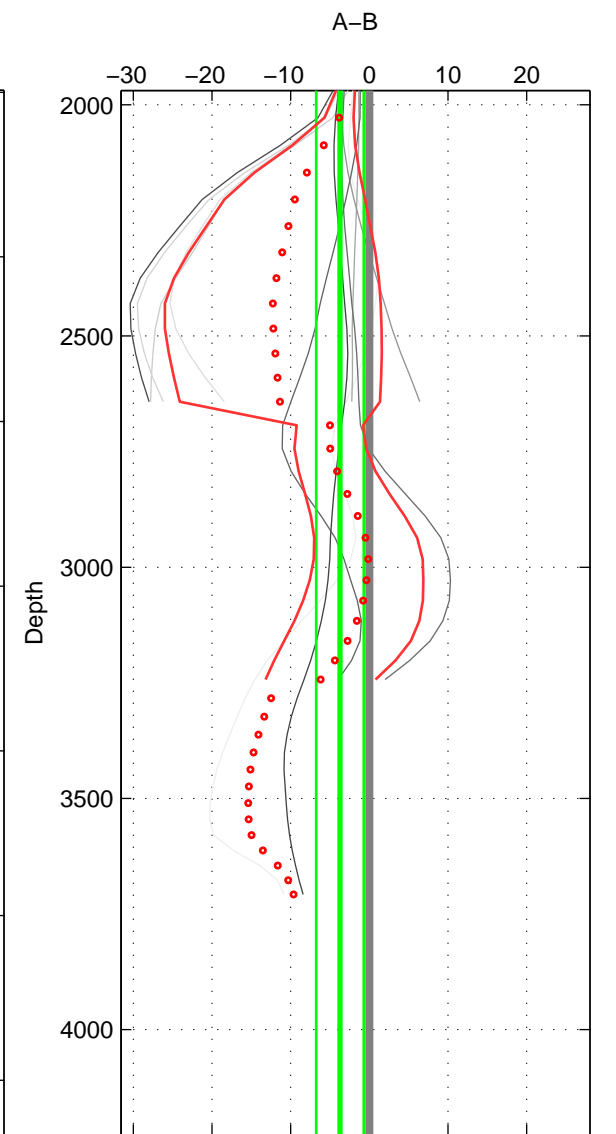

Cruise A (red). Date: Sep 1991 Cruisename: 141-06MT19910902

Cruise B (blue). Date: Aug 1993 Cruisename: 251-33MW19930704.1

\*\*\* "Favourite" values are means of spaces 1 2 3.

	Offset	O.StDev	Ratio	R.Stdev	Rating
SIGMA:	-2.092	1.517	0.999	0.001	2
THETA:	-2.407	1.539	0.999	0.001	2
DEPTH:	-3.722	3.028	0.998	0.001	2
FAV.:	-2.740	2.028	0.999	0.001	2

Profiles of A: 3  
 Profiles of B: 3  
 Diff profs : 7  
 WMoffset (A-B): -2.0921  
 WMoffset stdev: 1.5167  
 WMratio (A/B): 0.99903  
 WMratio stdev: 0.00070555

Quality (1-5): 2

Profiles of A: 4  
 Profiles of B: 3  
 Diff profs : 10  
 WMoffset (A-B): -2.4073  
 WMoffset stdev: 1.5389  
 WMratio (A/B): 0.99888  
 WMratio stdev: 0.00071608

Quality (1-5): 2

Profiles of A: 4  
 Profiles of B: 3  
 Diff profs : 10  
 WMoffset (A-B): -3.7217  
 WMoffset stdev: 3.0277  
 WMratio (A/B): 0.99828  
 WMratio stdev: 0.0014055

Quality (1-5): 2