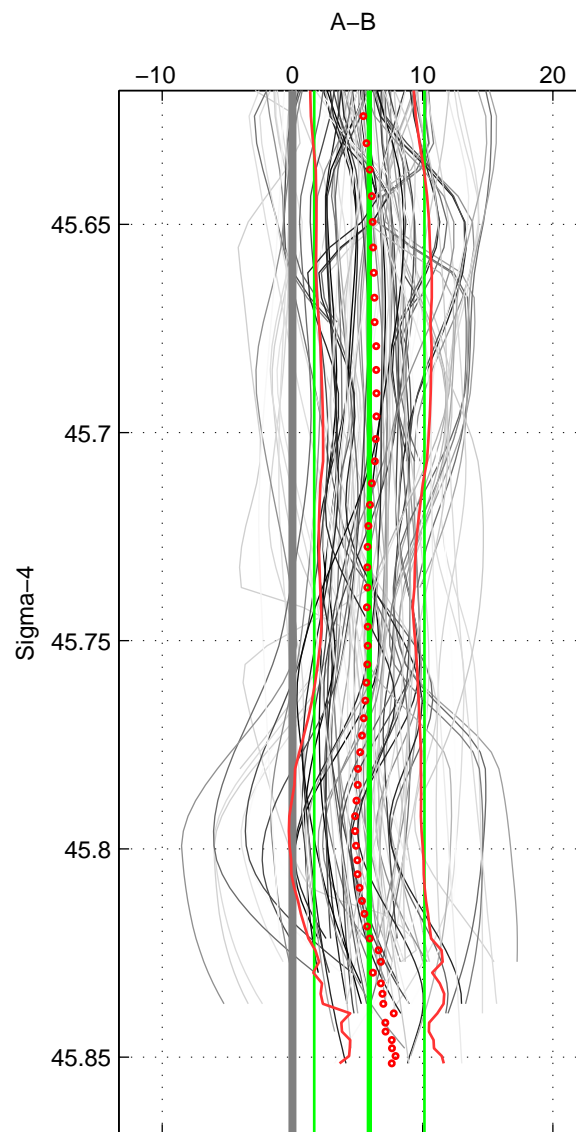

Cruise A (red). Date: Aug 1993 Cruisename: 251-33MW19930704.1

Cruise B (blue). Date: Apr 1991 Cruisename: 297-64TR19910408

*** "Favourite" values are means of spaces 1 2 3.

	Offset	O.StDev	Ratio	R.Stdev	Rating
SIGMA:	5.909	4.231	1.003	0.002	4
THETA:	5.930	4.172	1.003	0.002	4
DEPTH:	5.725	4.659	1.003	0.002	4
FAV.:	5.855	4.354	1.003	0.002	4

Profiles of A: 4
 Profiles of B: 32
 Diff profs : 95
 WMoffset (A-B): 5.9092
 WMoffset stdev: 4.2306
 WMratio (A/B): 1.0027
 WMratio stdev: 0.0019702

Quality (1-5): 4

Profiles of A: 4
 Profiles of B: 33
 Diff profs : 96
 WMoffset (A-B): 5.9301
 WMoffset stdev: 4.1719
 WMratio (A/B): 1.0028
 WMratio stdev: 0.0019427

Quality (1-5): 4

Profiles of A: 4
 Profiles of B: 32
 Diff profs : 95
 WMoffset (A-B): 5.7253
 WMoffset stdev: 4.6595
 WMratio (A/B): 1.0027
 WMratio stdev: 0.0021689

Quality (1-5): 4