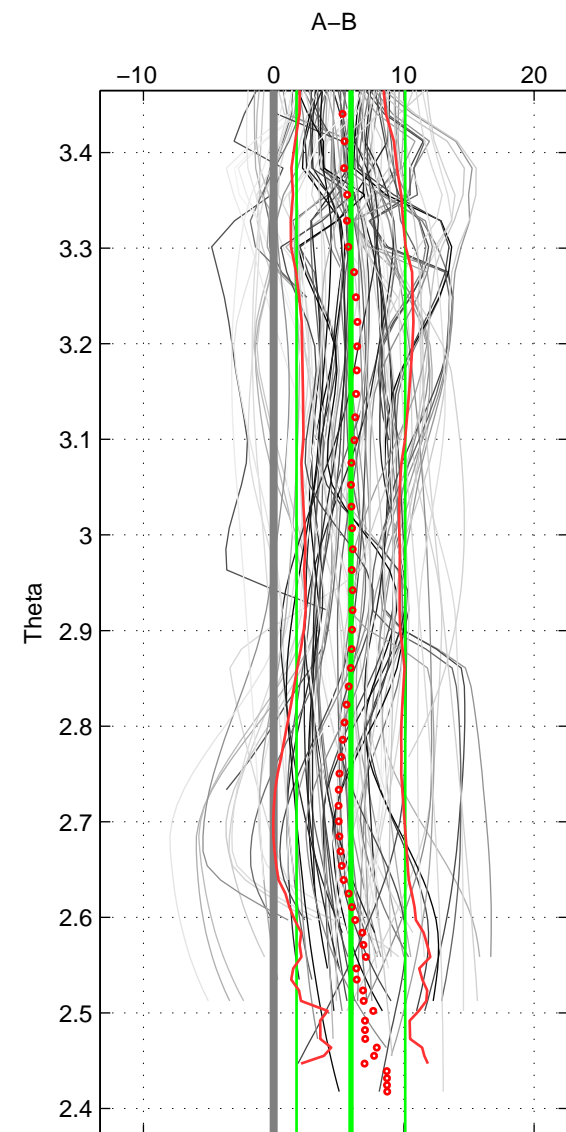

Cruise A (red). Date: Aug 1993 Cruisename: 251-33MW19930704.1

Cruise B (blue). Date: Apr 1991 Cruisename: 297-64TR19910408

*** "Favourite" values are means of spaces 1 2 3.

	Offset	O.StDev	Ratio	R.Stdev	Rating
SIGMA:	5.909	4.231	1.003	0.002	4
THETA:	5.930	4.172	1.003	0.002	4
DEPTH:	5.725	4.659	1.003	0.002	4
FAV.:	5.855	4.354	1.003	0.002	4

Profiles of A: 4
 Profiles of B: 32
 Diff profs : 95
 WMoffset (A-B): 5.9092
 WMoffset stdev: 4.2306
 WMratio (A/B): 1.0027
 WMratio stdev: 0.0019702

Quality (1-5): 4

Profiles of A: 4
 Profiles of B: 33
 Diff profs : 96
 WMoffset (A-B): 5.9301
 WMoffset stdev: 4.1719
 WMratio (A/B): 1.0028
 WMratio stdev: 0.0019427

Quality (1-5): 4

Profiles of A: 4
 Profiles of B: 32
 Diff profs : 95
 WMoffset (A-B): 5.7253
 WMoffset stdev: 4.6595
 WMratio (A/B): 1.0027
 WMratio stdev: 0.0021689

Quality (1-5): 4