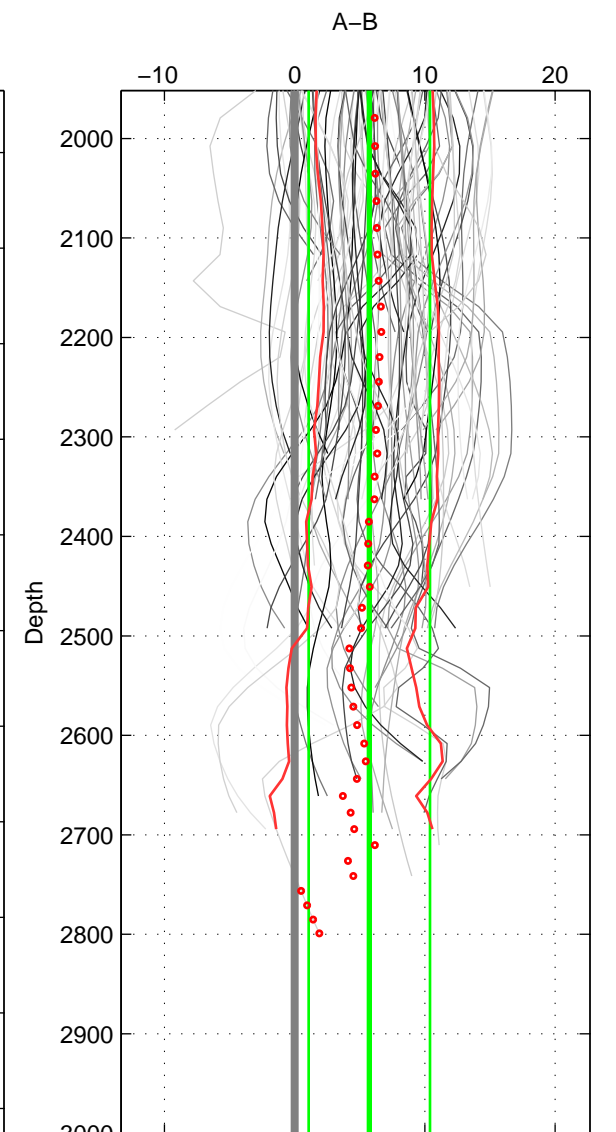

Cruise A (red). Date: Aug 1993 Cruisename: 251-33MW19930704.1

Cruise B (blue). Date: Apr 1991 Cruisename: 297-64TR19910408

*** "Favourite" values are means of spaces 1 2 3.

	Offset	O.StDev	Ratio	R.Stdev	Rating
SIGMA:	5.909	4.231	1.003	0.002	4
THETA:	5.930	4.172	1.003	0.002	4
DEPTH:	5.725	4.659	1.003	0.002	4
FAV.:	5.855	4.354	1.003	0.002	4

Profiles of A: 4
 Profiles of B: 32
 Diff profs : 95
 WMoffset (A-B): 5.9092
 WMoffset stdev: 4.2306
 WMratio (A/B): 1.0027
 WMratio stdev: 0.0019702

Quality (1-5): 4

Profiles of A: 4
 Profiles of B: 33
 Diff profs : 96
 WMoffset (A-B): 5.9301
 WMoffset stdev: 4.1719
 WMratio (A/B): 1.0028
 WMratio stdev: 0.0019427

Quality (1-5): 4

Profiles of A: 4
 Profiles of B: 32
 Diff profs : 95
 WMoffset (A-B): 5.7253
 WMoffset stdev: 4.6595
 WMratio (A/B): 1.0027
 WMratio stdev: 0.0021689

Quality (1-5): 4