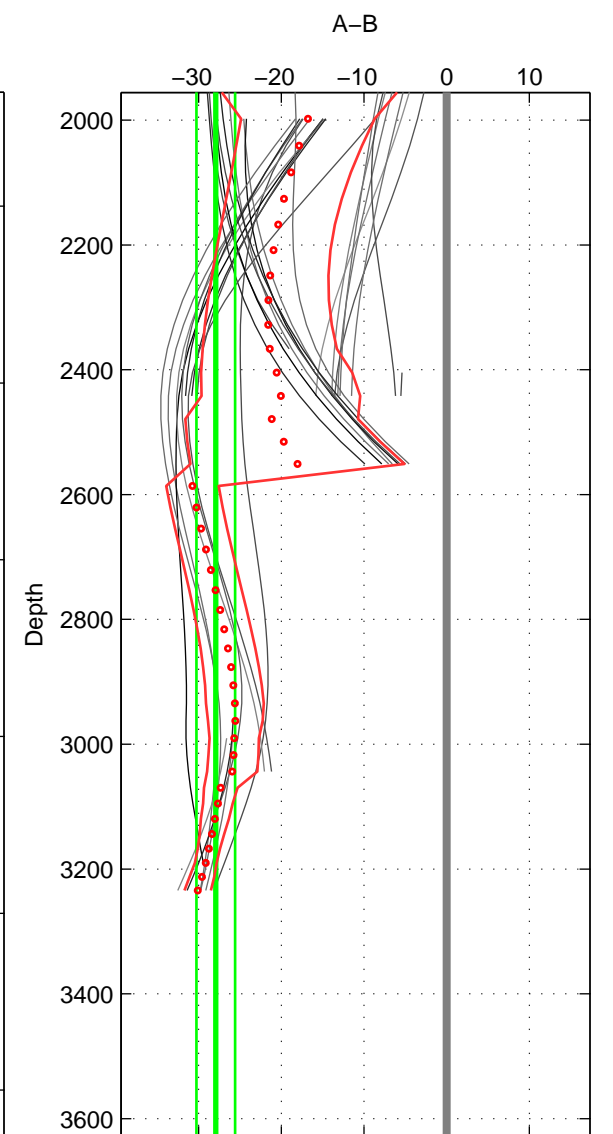

Cruise A (red). Date: Mar 1998 Cruisename: 76-58AA19980308

Cruise B (blue). Date: Aug 1993 Cruisename: 87-58JH19930730

\*\*\* "Favourite" values are means of spaces 1 2 3.

	Offset	O.StDev	Ratio	R.Stdev	Rating
SIGMA:	-23.814	5.287	0.989	0.002	4
THETA:	-23.228	4.889	0.989	0.002	4
DEPTH:	-27.930	2.347	0.987	0.001	4
FAV.:	-24.990	4.174	0.989	0.002	4

Profiles of A: 44  
 Profiles of B: 3  
 Diff profs: 35  
 WMoffset (A-B): -23.8135  
 WMoffset stdev: 5.2866  
 WMratio (A/B): 0.98906  
 WMratio stdev: 0.002415

Quality (1-5): 4

Profiles of A: 46  
 Profiles of B: 3  
 Diff profs: 38  
 WMoffset (A-B): -23.228  
 WMoffset stdev: 4.8895  
 WMratio (A/B): 0.98932  
 WMratio stdev: 0.0022335

Quality (1-5): 4

Profiles of A: 43  
 Profiles of B: 3  
 Diff profs: 33  
 WMoffset (A-B): -27.9296  
 WMoffset stdev: 2.3465  
 WMratio (A/B): 0.9872  
 WMratio stdev: 0.0010758

Quality (1-5): 4