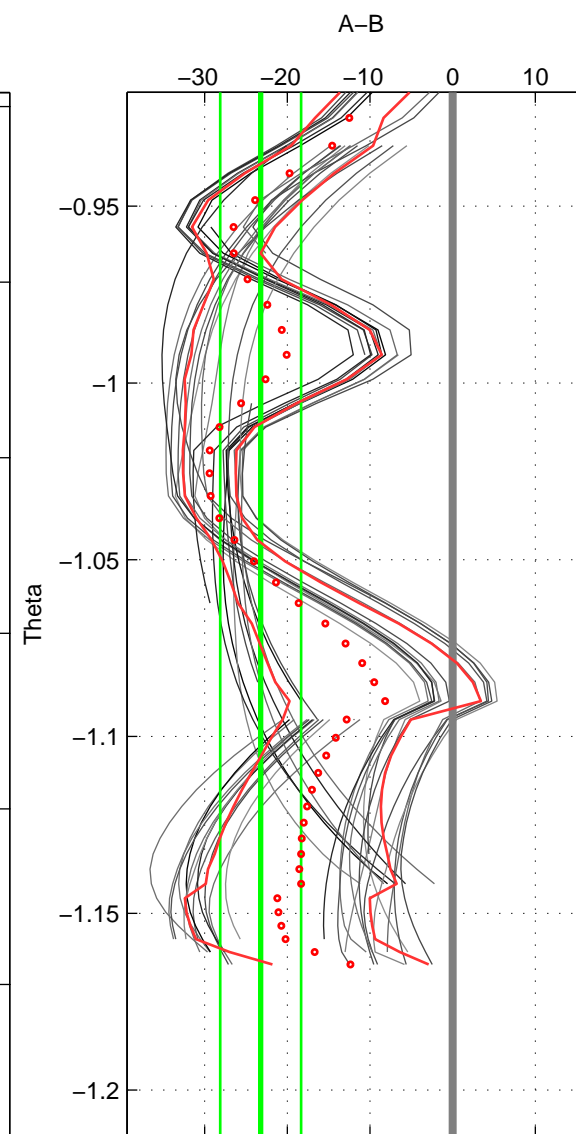

Cruise A (red). Date: Mar 1998 Cruisename: 76-58AA19980308

Cruise B (blue). Date: Aug 1993 Cruisename: 87-58JH19930730

\*\*\* "Favourite" values are means of spaces 1 2 3.

	Offset	O.StDev	Ratio	R.Stdev	Rating
SIGMA:	-23.814	5.287	0.989	0.002	4
THETA:	-23.228	4.889	0.989	0.002	4
DEPTH:	-27.930	2.347	0.987	0.001	4
FAV.:	-24.990	4.174	0.989	0.002	4

Profiles of A: 44  
 Profiles of B: 3  
 Diff profs: 35  
 WMoffset (A-B): -23.8135  
 WMoffset stdev: 5.2866  
 WMratio (A/B): 0.98906  
 WMratio stdev: 0.002415

Quality (1-5): 4

Profiles of A: 46  
 Profiles of B: 3  
 Diff profs: 38  
 WMoffset (A-B): -23.228  
 WMoffset stdev: 4.8895  
 WMratio (A/B): 0.98932  
 WMratio stdev: 0.0022335

Quality (1-5): 4

Profiles of A: 43  
 Profiles of B: 3  
 Diff profs: 33  
 WMoffset (A-B): -27.9296  
 WMoffset stdev: 2.3465  
 WMratio (A/B): 0.9872  
 WMratio stdev: 0.0010758

Quality (1-5): 4