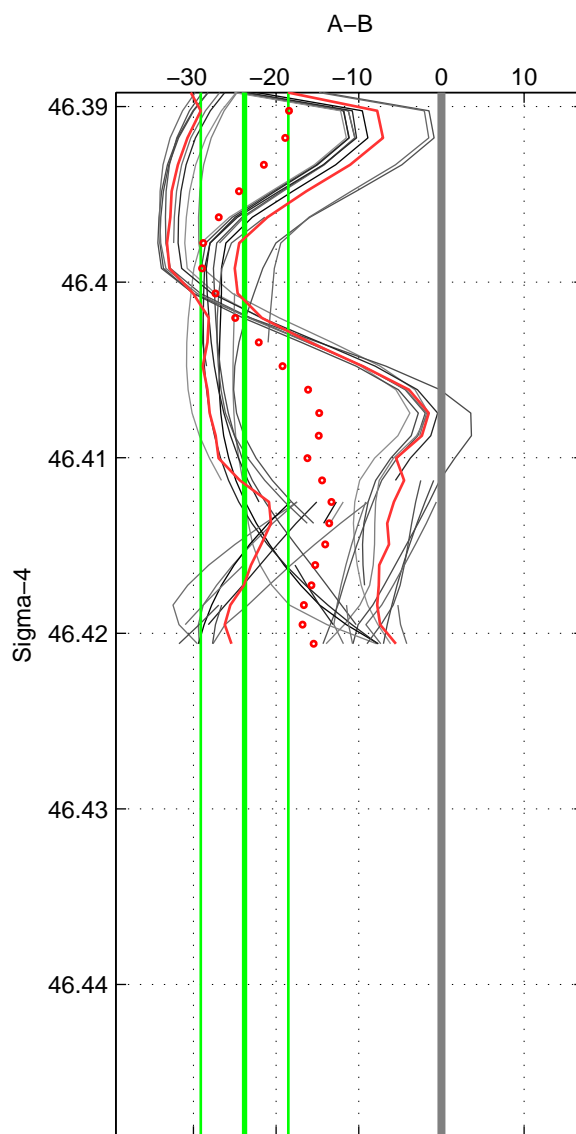

Cruise A (red). Date: Mar 1998 Cruisename: 76-58AA19980308

Cruise B (blue). Date: Aug 1993 Cruisename: 87-58JH19930730

\*\*\* "Favourite" values are means of spaces 1 2 3.

	Offset	O.StDev	Ratio	R.Stdev	Rating
SIGMA:	-23.814	5.287	0.989	0.002	4
THETA:	-23.228	4.889	0.989	0.002	4
DEPTH:	-27.930	2.347	0.987	0.001	4
FAV.:	-24.990	4.174	0.989	0.002	4

Profiles of A: 44  
 Profiles of B: 3  
 Diff profs: 35  
 WMoffset (A-B): -23.8135  
 WMoffset stdev: 5.2866  
 WMratio (A/B): 0.98906  
 WMratio stdev: 0.002415

Quality (1-5): 4

Profiles of A: 46  
 Profiles of B: 3  
 Diff profs: 38  
 WMoffset (A-B): -23.228  
 WMoffset stdev: 4.8895  
 WMratio (A/B): 0.98932  
 WMratio stdev: 0.0022335

Quality (1-5): 4

Profiles of A: 43  
 Profiles of B: 3  
 Diff profs: 33  
 WMoffset (A-B): -27.9296  
 WMoffset stdev: 2.3465  
 WMratio (A/B): 0.9872  
 WMratio stdev: 0.0010758

Quality (1-5): 4