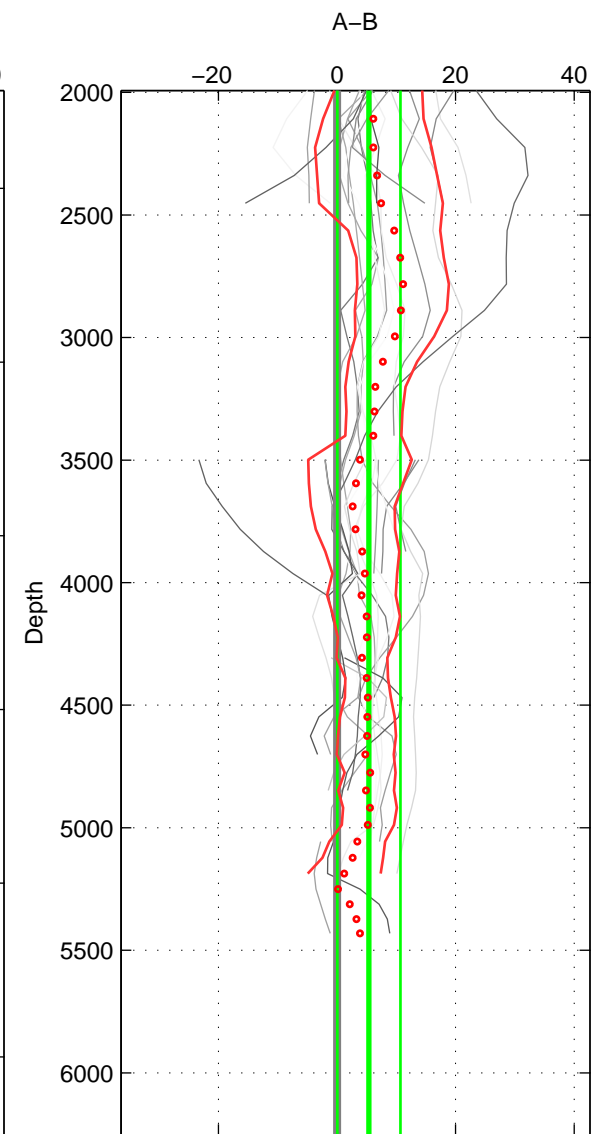

Cruise A (red). Date: Feb 1986 Cruisename: 363-35MF19850224
 Cruise B (blue). Date: Feb 1993 Cruisename: 366-35MF19930123

*** "Favourite" values are means of spaces 1 2 3.

	Offset	O.StDev	Ratio	R.Stdev	Rating
SIGMA:	5.853	3.585	1.003	0.002	5
THETA:	5.334	3.474	1.002	0.002	5
DEPTH:	5.358	5.323	1.002	0.002	5
FAV. :	5.515	4.127	1.002	0.002	5

Profiles of A: 6
 Profiles of B: 15
 Diff profs : 19
 WMoffset (A-B): 5.8532
 WMoffset stdev: 3.5848
 WMratio (A/B): 1.0026
 WMratio stdev: 0.0015952

Quality (1-5): 5

Profiles of A: 6
 Profiles of B: 15
 Diff profs : 19
 WMoffset (A-B): 5.3336
 WMoffset stdev: 3.4737
 WMratio (A/B): 1.0024
 WMratio stdev: 0.001545

Quality (1-5): 5

Profiles of A: 7
 Profiles of B: 15
 Diff profs : 21
 WMoffset (A-B): 5.358
 WMoffset stdev: 5.3235
 WMratio (A/B): 1.0024
 WMratio stdev: 0.0023684

Quality (1-5): 5