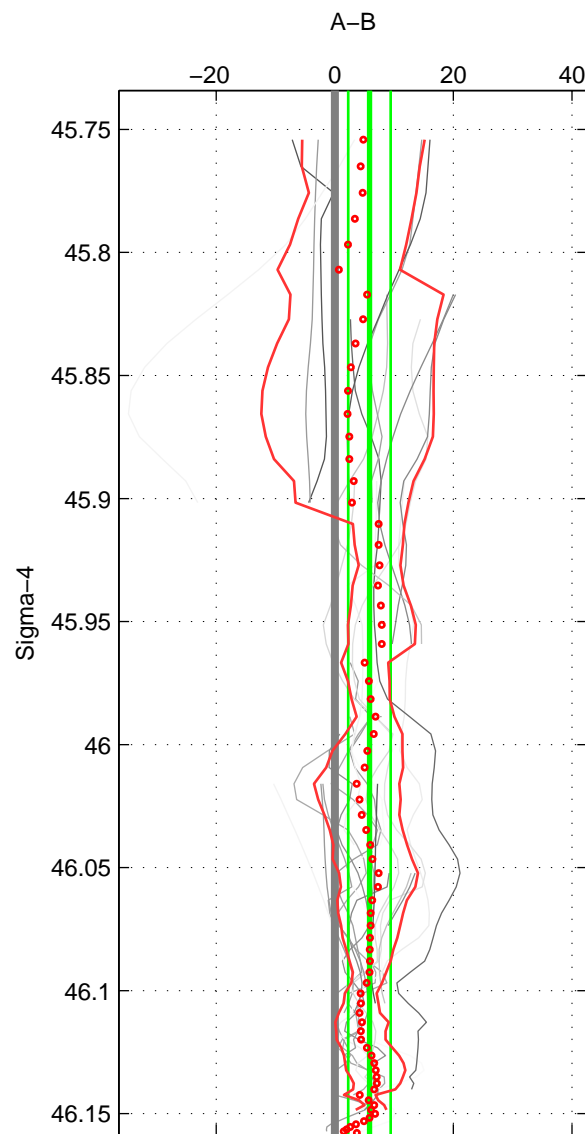

Cruise A (red). Date: Feb 1986 Cruisename: 363-35MF19850224
 Cruise B (blue). Date: Feb 1993 Cruisename: 366-35MF19930123

*** "Favourite" values are means of spaces 1 2 3.

	Offset	O.StDev	Ratio	R.Stdev	Rating
SIGMA:	5.853	3.585	1.003	0.002	5
THETA:	5.334	3.474	1.002	0.002	5
DEPTH:	5.358	5.323	1.002	0.002	5
FAV. :	5.515	4.127	1.002	0.002	5

Profiles of A: 6
 Profiles of B: 15
 Diff profs : 19
 WMoffset (A-B): 5.8532
 WMoffset stdev: 3.5848
 WMratio (A/B): 1.0026
 WMratio stdev: 0.0015952

Quality (1-5): 5

Profiles of A: 6
 Profiles of B: 15
 Diff profs : 19
 WMoffset (A-B): 5.3336
 WMoffset stdev: 3.4737
 WMratio (A/B): 1.0024
 WMratio stdev: 0.001545

Quality (1-5): 5

Profiles of A: 7
 Profiles of B: 15
 Diff profs : 21
 WMoffset (A-B): 5.358
 WMoffset stdev: 5.3235
 WMratio (A/B): 1.0024
 WMratio stdev: 0.0023684

Quality (1-5): 5