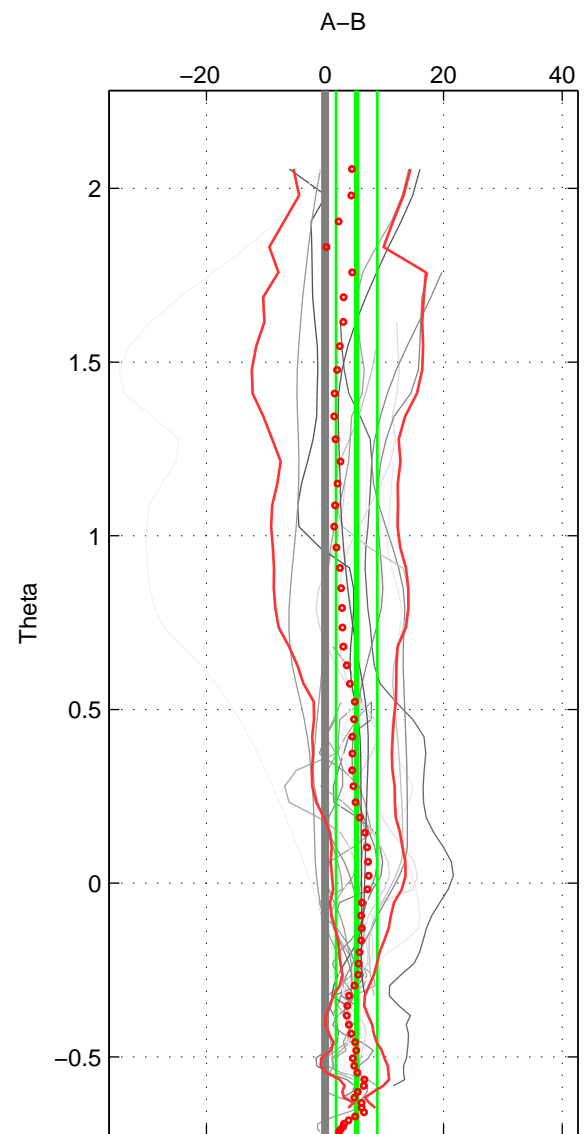

Cruise A (red). Date: Feb 1986 Cruisename: 363-35MF19850224
 Cruise B (blue). Date: Feb 1993 Cruisename: 366-35MF19930123

*** "Favourite" values are means of spaces 1 2 3.

	Offset	O.StDev	Ratio	R.Stdev	Rating
SIGMA:	5.853	3.585	1.003	0.002	5
THETA:	5.334	3.474	1.002	0.002	5
DEPTH:	5.358	5.323	1.002	0.002	5
FAV. :	5.515	4.127	1.002	0.002	5

Profiles of A: 6
 Profiles of B: 15
 Diff profs : 19
 WMoffset (A-B): 5.8532
 WMoffset stdev: 3.5848
 WMratio (A/B): 1.0026
 WMratio stdev: 0.0015952

Quality (1-5): 5

Profiles of A: 6
 Profiles of B: 15
 Diff profs : 19
 WMoffset (A-B): 5.3336
 WMoffset stdev: 3.4737
 WMratio (A/B): 1.0024
 WMratio stdev: 0.001545

Quality (1-5): 5

Profiles of A: 7
 Profiles of B: 15
 Diff profs : 21
 WMoffset (A-B): 5.358
 WMoffset stdev: 5.3235
 WMratio (A/B): 1.0024
 WMratio stdev: 0.0023684

Quality (1-5): 5