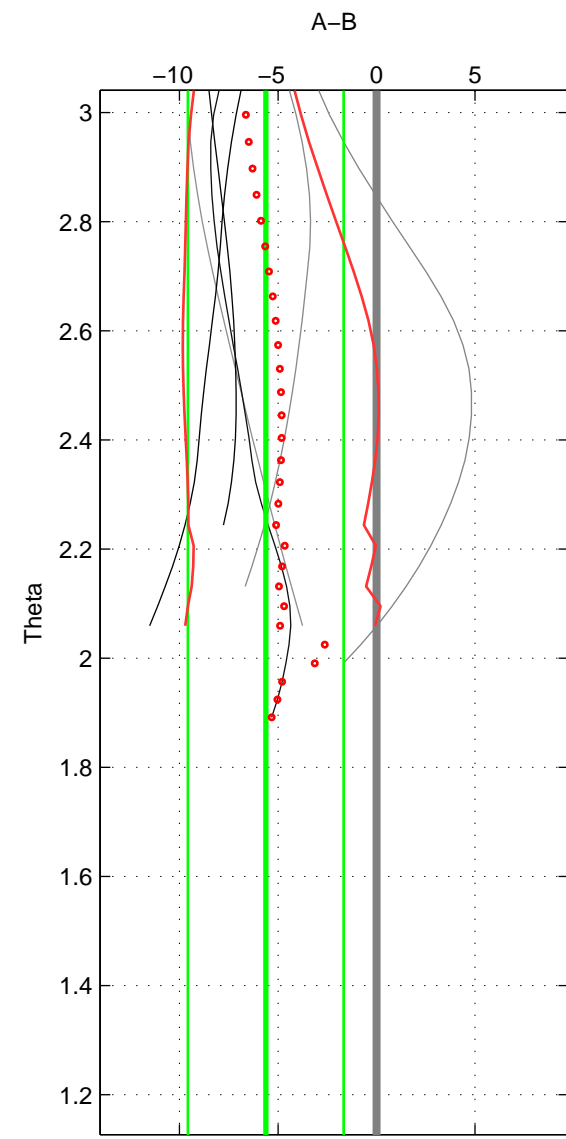

Cruise A (red). Date: Jul 2004 Cruisename: 704-49UP20040704

Cruise B (blue). Date: Feb 2008 Cruisename: 717-49UP20080122

\*\*\* "Favourite" values are those of space 2.

	Offset	O.StDev	Ratio	R.Stdev	Rating
SIGMA:	-4.579	1.017	0.998	0.000	2
THETA:	-5.617	3.952	0.998	0.002	4
DEPTH:	-4.377	0.695	0.998	0.000	3
FAV. :	-5.617	3.952	0.998	0.002	4

Profiles of A: 1  
 Profiles of B: 8  
 Diff profs : 1  
 WMoffset (A-B): -4.5786  
 WMoffset stdev: 1.0167  
 WMratio (A/B): 0.99804  
 WMratio stdev: 0.00043384

Quality (1-5): 2

Profiles of A: 6  
 Profiles of B: 8  
 Diff profs : 6  
 WMoffset (A-B): -5.6171  
 WMoffset stdev: 3.952  
 WMratio (A/B): 0.9976  
 WMratio stdev: 0.00169

Quality (1-5): 4

Profiles of A: 6  
 Profiles of B: 8  
 Diff profs : 6  
 WMoffset (A-B): -4.3769  
 WMoffset stdev: 0.6948  
 WMratio (A/B): 0.99813  
 WMratio stdev: 0.00029588

Quality (1-5): 3