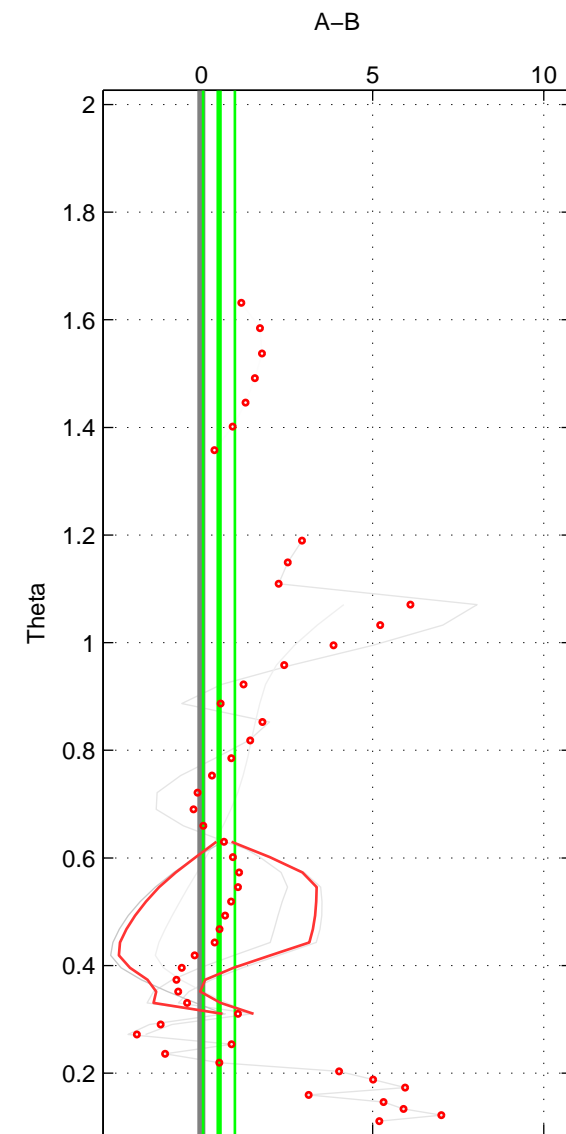

Cruise A (red). Date: Feb 1990 Cruisename: 138-06MT19900123

Cruise B (blue). Date: Sep 2009 Cruisename: 248-33LG20090916

*** "Favourite" values are those of space 2.

	Offset	O.StDev	Ratio	R.Stdev	Rating
SIGMA:	NaN	NaN	NaN	NaN	NaN
THETA:	0.519	0.463	1.000	0.000	3
DEPTH:	NaN	NaN	NaN	NaN	NaN
FAV.:	0.519	0.463	1.000	0.000	3

Profiles of A: 3
 Profiles of B: 7
 Diff profs : 5
 WMOffset (A-B): 0.51888
 WMOffset stdev: 0.46284
 WMratio (A/B): 1.0002
 WMratio stdev: 0.0002051

Quality (1-5): 3