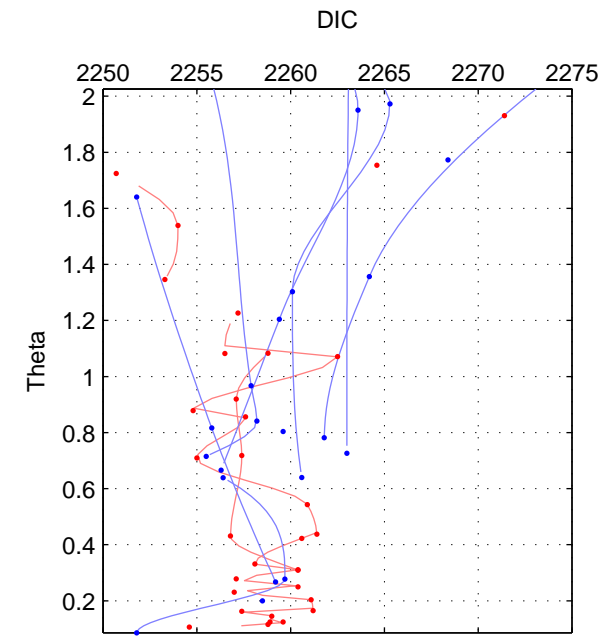

Cruise A (red). Date: Feb 1990 Cruisename: 138-06MT19900123

Cruise B (blue). Date: Sep 2009 Cruisename: 248-33LG20090916

*** "Favourite" values are those of space 2.

	Offset	O.StDev	Ratio	R.Stdev	Rating
SIGMA:	NaN	NaN	NaN	NaN	NaN
THETA:	0.519	0.463	1.000	0.000	3
DEPTH:	NaN	NaN	NaN	NaN	NaN
FAV.:	0.519	0.463	1.000	0.000	3

Profiles of A: 3
 Profiles of B: 7
 Diff profs : 5
 WMOffset (A-B): 0.51888
 WMOffset stdev: 0.46284
 WMratio (A/B): 1.0002
 WMratio stdev: 0.0002051

Quality (1-5): 3