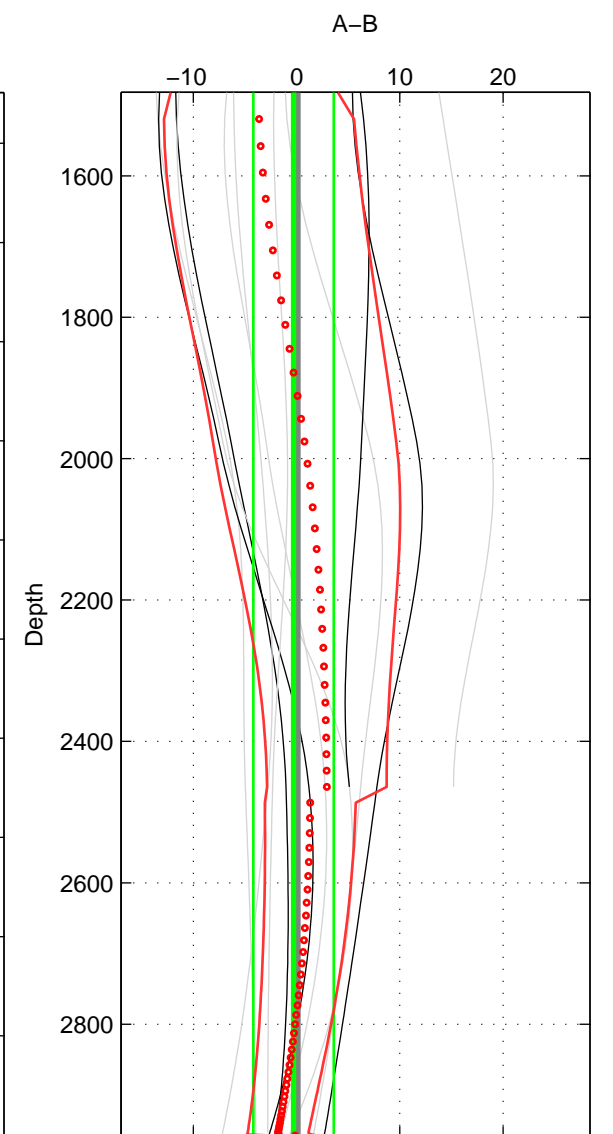

Cruise A (red). Date: Jun 2000 Cruisename: 571-49HO20000601
 Cruise B (blue). Date: Jul 2001 Cruisename: 575-49HO20010710

*** "Favourite" values are means of spaces 1 2 3.

	Offset	O.StDev	Ratio	R.Stdev	Rating
SIGMA:	-1.407	5.149	0.999	0.002	4
THETA:	-1.142	5.742	1.000	0.002	4
DEPTH:	-0.301	3.902	1.000	0.002	4
FAV.:	-0.950	4.931	1.000	0.002	4

Profiles of A: 5
 Profiles of B: 6
 Diff profs : 14
 WMoffset (A-B): -1.4068
 WMoffset stdev: 5.1486
 WMratio (A/B): 0.9994
 WMratio stdev: 0.0021883

Quality (1-5): 4

Profiles of A: 5
 Profiles of B: 6
 Diff profs : 14
 WMoffset (A-B): -1.1422
 WMoffset stdev: 5.7423
 WMratio (A/B): 0.99952
 WMratio stdev: 0.0024372

Quality (1-5): 4

Profiles of A: 5
 Profiles of B: 6
 Diff profs : 14
 WMoffset (A-B): -0.30056
 WMoffset stdev: 3.9016
 WMratio (A/B): 0.99987
 WMratio stdev: 0.0016618

Quality (1-5): 4