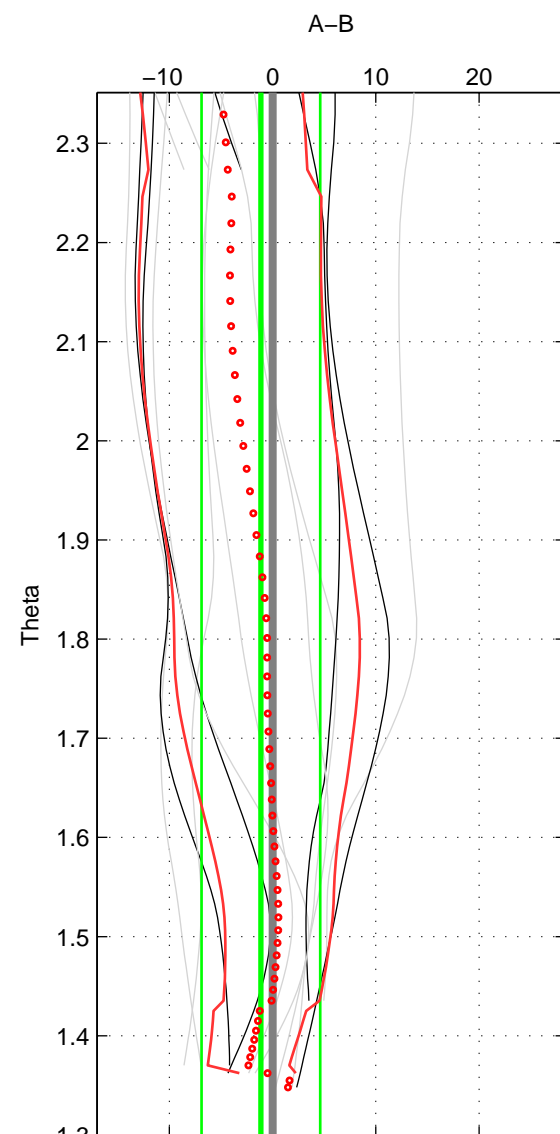

Cruise A (red). Date: Jun 2000 Cruisename: 571-49HO20000601
 Cruise B (blue). Date: Jul 2001 Cruisename: 575-49HO20010710

*** "Favourite" values are means of spaces 1 2 3.

	Offset	O.StDev	Ratio	R.Stdev	Rating
SIGMA:	-1.407	5.149	0.999	0.002	4
THETA:	-1.142	5.742	1.000	0.002	4
DEPTH:	-0.301	3.902	1.000	0.002	4
FAV.:	-0.950	4.931	1.000	0.002	4

Profiles of A: 5
 Profiles of B: 6
 Diff profs : 14
 WMoffset (A-B): -1.4068
 WMoffset stdev: 5.1486
 WMratio (A/B): 0.9994
 WMratio stdev: 0.0021883

Quality (1-5): 4

Profiles of A: 5
 Profiles of B: 6
 Diff profs : 14
 WMoffset (A-B): -1.1422
 WMoffset stdev: 5.7423
 WMratio (A/B): 0.99952
 WMratio stdev: 0.0024372

Quality (1-5): 4

Profiles of A: 5
 Profiles of B: 6
 Diff profs : 14
 WMoffset (A-B): -0.30056
 WMoffset stdev: 3.9016
 WMratio (A/B): 0.99987
 WMratio stdev: 0.0016618

Quality (1-5): 4