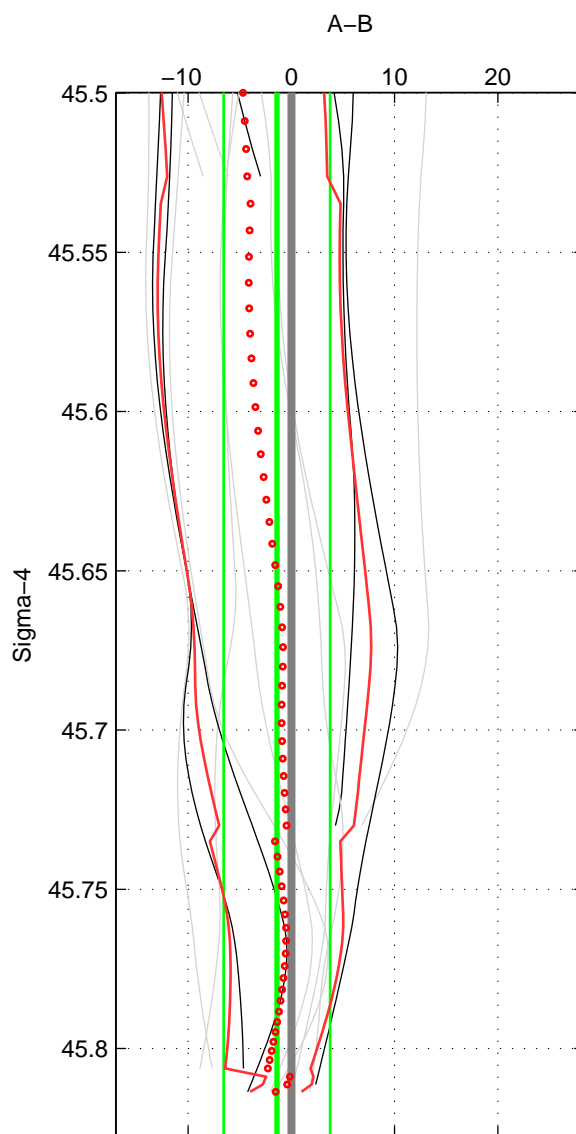

Cruise A (red). Date: Jun 2000 Cruisename: 571-49HO20000601
 Cruise B (blue). Date: Jul 2001 Cruisename: 575-49HO20010710

*** "Favourite" values are means of spaces 1 2 3.

	Offset	O.StDev	Ratio	R.Stdev	Rating
SIGMA:	-1.407	5.149	0.999	0.002	4
THETA:	-1.142	5.742	1.000	0.002	4
DEPTH:	-0.301	3.902	1.000	0.002	4
FAV.:	-0.950	4.931	1.000	0.002	4

Profiles of A: 5
 Profiles of B: 6
 Diff profs : 14
 WMoffset (A-B): -1.4068
 WMoffset stdev: 5.1486
 WMratio (A/B): 0.9994
 WMratio stdev: 0.0021883

Quality (1-5): 4

Profiles of A: 5
 Profiles of B: 6
 Diff profs : 14
 WMoffset (A-B): -1.1422
 WMoffset stdev: 5.7423
 WMratio (A/B): 0.99952
 WMratio stdev: 0.0024372

Quality (1-5): 4

Profiles of A: 5
 Profiles of B: 6
 Diff profs : 14
 WMoffset (A-B): -0.30056
 WMoffset stdev: 3.9016
 WMratio (A/B): 0.99987
 WMratio stdev: 0.0016618

Quality (1-5): 4