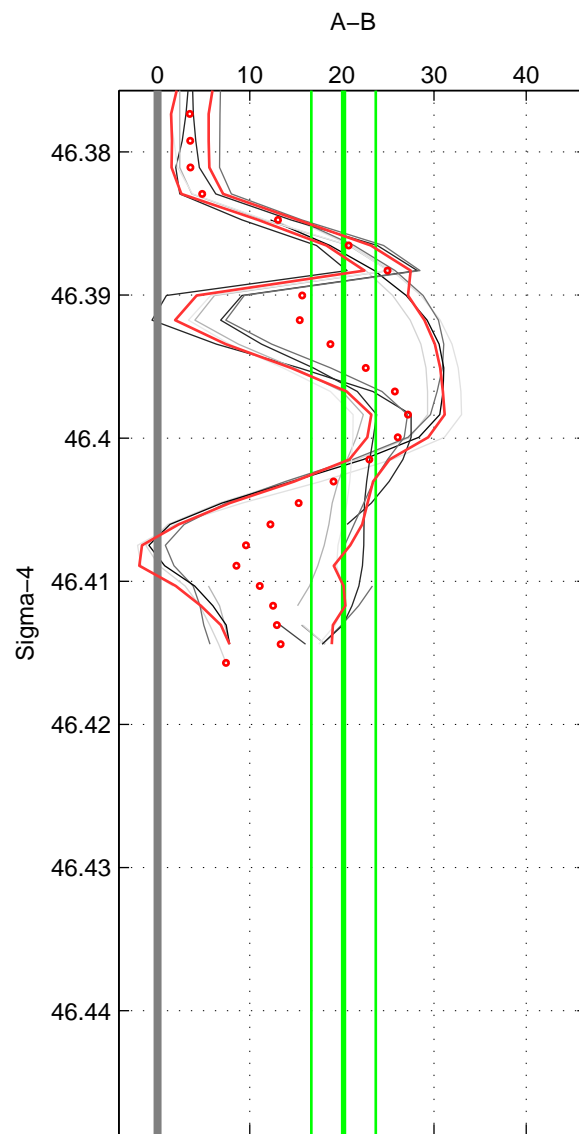

Cruise A (red). Date: Aug 1993 Cruisename: 87-58JH19930730

Cruise B (blue). Date: May 2002 Cruisename: 108-77DN20020420

\*\*\* "Favourite" values are those of space 2.

	Offset	O.StDev	Ratio	R.Stdev	Rating
SIGMA:	20.178	3.490	1.009	0.002	3
THETA:	21.098	3.764	1.010	0.002	4
DEPTH:	17.151	7.697	1.008	0.004	3
FAV.:	21.098	3.764	1.010	0.002	4

Profiles of A: 3  
 Profiles of B: 9  
 Diff profs: 14  
 WMoffset (A-B): 20.1782  
 WMoffset stdev: 3.4901  
 WMratio (A/B): 1.0094  
 WMratio stdev: 0.0016303

Quality (1-5): 3

Profiles of A: 3  
 Profiles of B: 9  
 Diff profs: 16  
 WMoffset (A-B): 21.0983  
 WMoffset stdev: 3.7639  
 WMratio (A/B): 1.0098  
 WMratio stdev: 0.0017581

Quality (1-5): 4

Profiles of A: 3  
 Profiles of B: 9  
 Diff profs: 16  
 WMoffset (A-B): 17.1512  
 WMoffset stdev: 7.6967  
 WMratio (A/B): 1.008  
 WMratio stdev: 0.0035734

Quality (1-5): 3