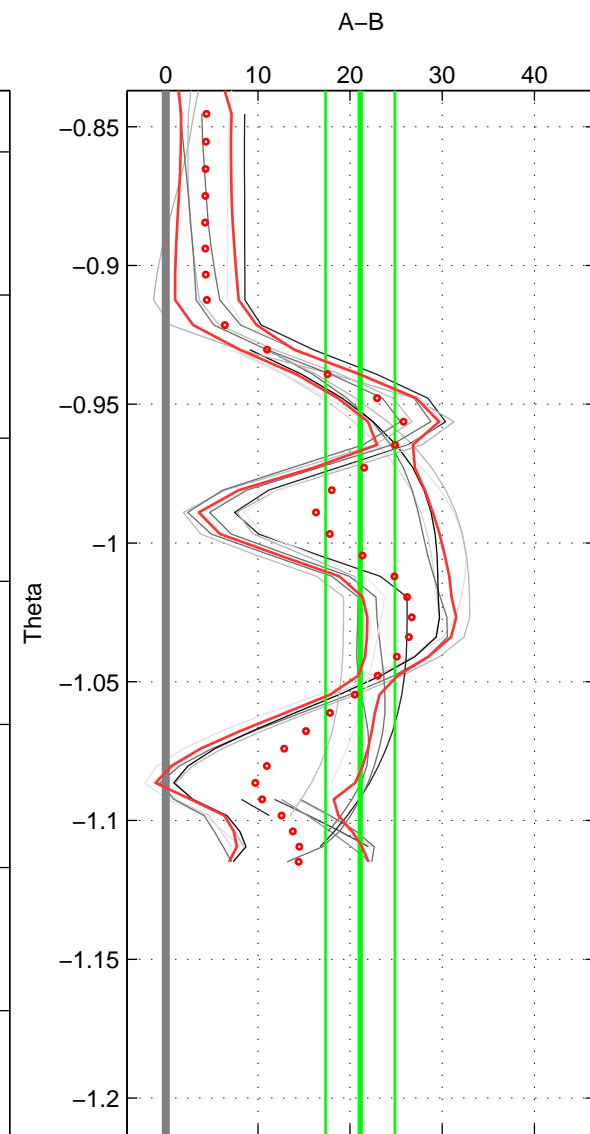

Cruise A (red). Date: Aug 1993 Cruisename: 87-58JH19930730

Cruise B (blue). Date: May 2002 Cruisename: 108-77DN20020420

\*\*\* "Favourite" values are those of space 2.

	Offset	O.StDev	Ratio	R.Stdev	Rating
SIGMA:	20.178	3.490	1.009	0.002	3
THETA:	21.098	3.764	1.010	0.002	4
DEPTH:	17.151	7.697	1.008	0.004	3
FAV.:	21.098	3.764	1.010	0.002	4

Profiles of A: 3  
 Profiles of B: 9  
 Diff profs: 14  
 WMoffset (A-B): 20.1782  
 WMoffset stdev: 3.4901  
 WMratio (A/B): 1.0094  
 WMratio stdev: 0.0016303

Quality (1-5): 3

Profiles of A: 3  
 Profiles of B: 9  
 Diff profs: 16  
 WMoffset (A-B): 21.0983  
 WMoffset stdev: 3.7639  
 WMratio (A/B): 1.0098  
 WMratio stdev: 0.0017581

Quality (1-5): 4

Profiles of A: 3  
 Profiles of B: 9  
 Diff profs: 16  
 WMoffset (A-B): 17.1512  
 WMoffset stdev: 7.6967  
 WMratio (A/B): 1.008  
 WMratio stdev: 0.0035734

Quality (1-5): 3