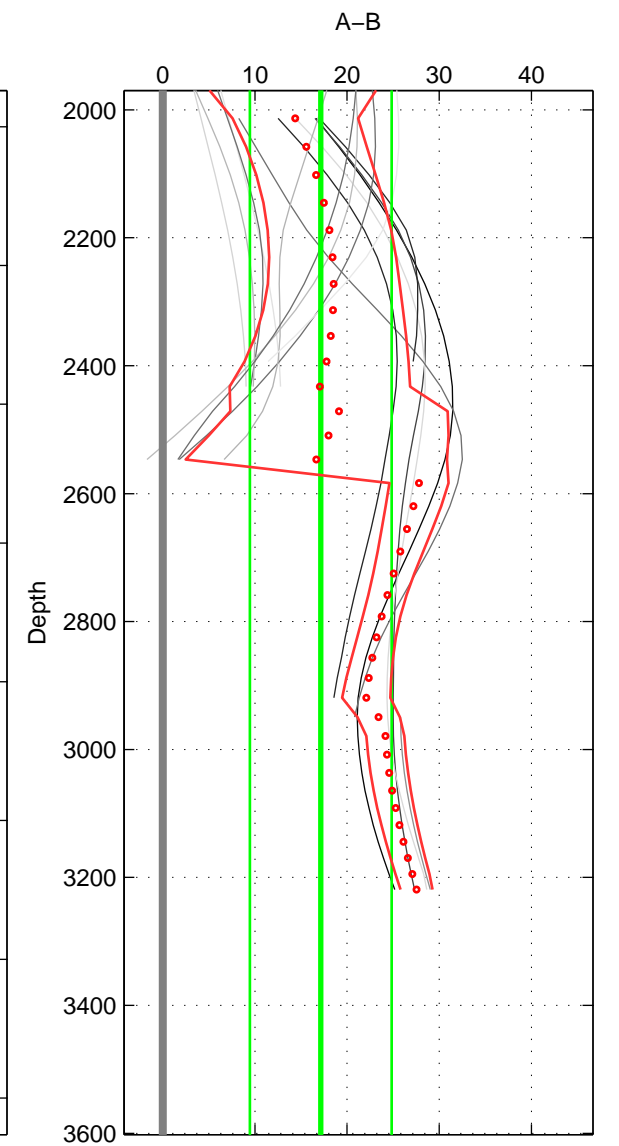

Cruise A (red). Date: Aug 1993 Cruisename: 87-58JH19930730

Cruise B (blue). Date: May 2002 Cruisename: 108-77DN20020420

\*\*\* "Favourite" values are those of space 2.

	Offset	O.StDev	Ratio	R.Stdev	Rating
SIGMA:	20.178	3.490	1.009	0.002	3
THETA:	21.098	3.764	1.010	0.002	4
DEPTH:	17.151	7.697	1.008	0.004	3
FAV.:	21.098	3.764	1.010	0.002	4

Profiles of A: 3  
 Profiles of B: 9  
 Diff profs: 14  
 WMoffset (A-B): 20.1782  
 WMoffset stdev: 3.4901  
 WMratio (A/B): 1.0094  
 WMratio stdev: 0.0016303

Quality (1-5): 3

Profiles of A: 3  
 Profiles of B: 9  
 Diff profs: 16  
 WMoffset (A-B): 21.0983  
 WMoffset stdev: 3.7639  
 WMratio (A/B): 1.0098  
 WMratio stdev: 0.0017581

Quality (1-5): 4

Profiles of A: 3  
 Profiles of B: 9  
 Diff profs: 16  
 WMoffset (A-B): 17.1512  
 WMoffset stdev: 7.6967  
 WMratio (A/B): 1.008  
 WMratio stdev: 0.0035734

Quality (1-5): 3