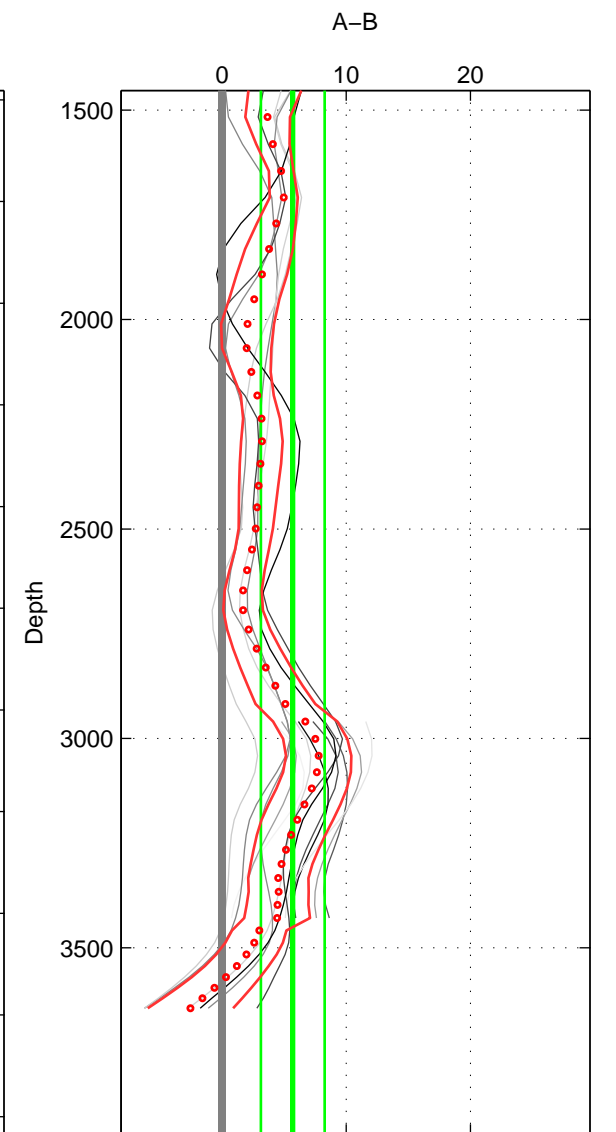

Cruise A (red). Date: Apr 1992 Cruisename: 512-33MW19920227

Cruise B (blue). Date: Jan 2008 Cruisename: 513-33RO20071215

*** "Favourite" values are those of space 2.

	Offset	O.StDev	Ratio	R.Stdev	Rating
SIGMA:	3.258	2.238	1.001	0.001	4
THETA:	5.013	4.017	1.002	0.002	5
DEPTH:	5.691	2.574	1.002	0.001	4
FAV. :	5.013	4.017	1.002	0.002	5

Profiles of A: 3
 Profiles of B: 13
 Diff profs : 19
 WMoffset (A-B): 3.2584
 WMoffset stdev: 2.2379
 WMratio (A/B): 1.0014
 WMratio stdev: 0.00095694

Quality (1-5): 4

Profiles of A: 3
 Profiles of B: 15
 Diff profs : 23
 WMoffset (A-B): 5.0125
 WMoffset stdev: 4.0166
 WMratio (A/B): 1.0021
 WMratio stdev: 0.0017256

Quality (1-5): 5

Profiles of A: 3
 Profiles of B: 13
 Diff profs : 19
 WMoffset (A-B): 5.6912
 WMoffset stdev: 2.5741
 WMratio (A/B): 1.0024
 WMratio stdev: 0.0011007

Quality (1-5): 4