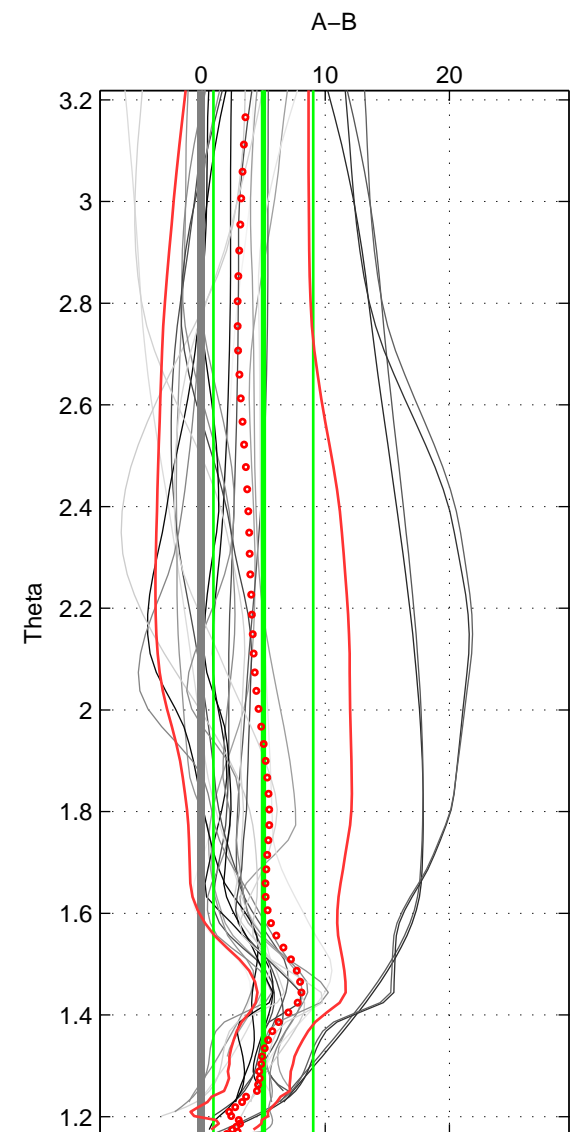

Cruise A (red). Date: Apr 1992 Cruisename: 512-33MW19920227

Cruise B (blue). Date: Jan 2008 Cruisename: 513-33RO20071215

*** "Favourite" values are those of space 2.

	Offset	O.StDev	Ratio	R.Stdev	Rating
SIGMA:	3.258	2.238	1.001	0.001	4
THETA:	5.013	4.017	1.002	0.002	5
DEPTH:	5.691	2.574	1.002	0.001	4
FAV. :	5.013	4.017	1.002	0.002	5

Profiles of A: 3
 Profiles of B: 13
 Diff profs : 19
 WMoffset (A-B): 3.2584
 WMoffset stdev: 2.2379
 WMratio (A/B): 1.0014
 WMratio stdev: 0.00095694

Quality (1-5): 4

Profiles of A: 3
 Profiles of B: 15
 Diff profs : 23
 WMoffset (A-B): 5.0125
 WMoffset stdev: 4.0166
 WMratio (A/B): 1.0021
 WMratio stdev: 0.0017256

Quality (1-5): 5

Profiles of A: 3
 Profiles of B: 13
 Diff profs : 19
 WMoffset (A-B): 5.6912
 WMoffset stdev: 2.5741
 WMratio (A/B): 1.0024
 WMratio stdev: 0.0011007

Quality (1-5): 4