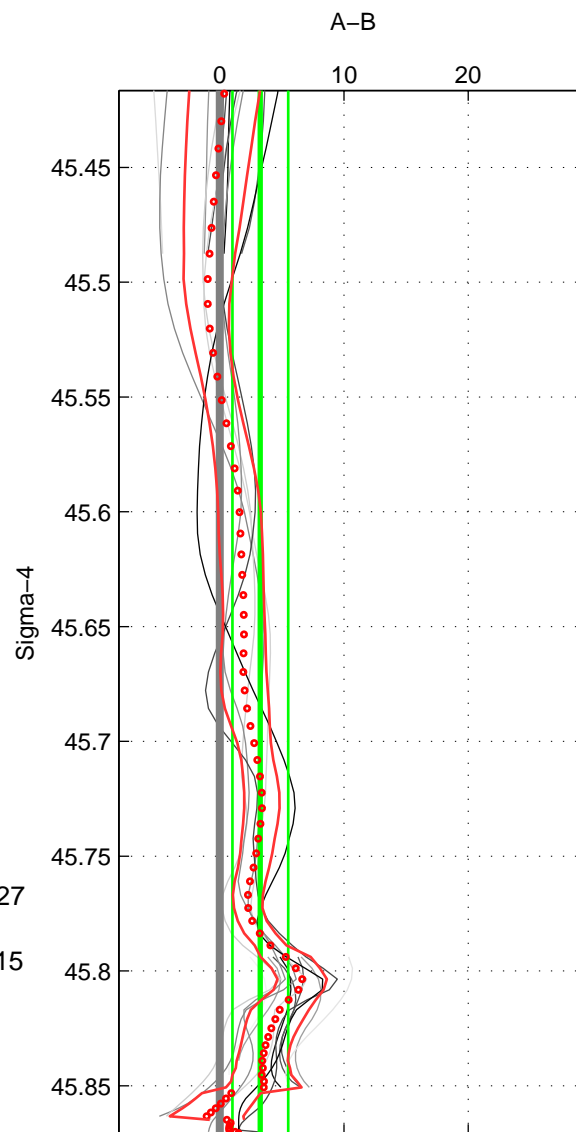

Cruise A (red). Date: Apr 1992 Cruisename: 512-33MW19920227

Cruise B (blue). Date: Jan 2008 Cruisename: 513-33RO20071215

*** "Favourite" values are those of space 2.

	Offset	O.StDev	Ratio	R.Stdev	Rating
SIGMA:	3.258	2.238	1.001	0.001	4
THETA:	5.013	4.017	1.002	0.002	5
DEPTH:	5.691	2.574	1.002	0.001	4
FAV. :	5.013	4.017	1.002	0.002	5

Profiles of A: 3
 Profiles of B: 13
 Diff profs : 19
 WMoffset (A-B): 3.2584
 WMoffset stdev: 2.2379
 WMratio (A/B): 1.0014
 WMratio stdev: 0.00095694

Quality (1-5): 4

Profiles of A: 3
 Profiles of B: 15
 Diff profs : 23
 WMoffset (A-B): 5.0125
 WMoffset stdev: 4.0166
 WMratio (A/B): 1.0021
 WMratio stdev: 0.0017256

Quality (1-5): 5

Profiles of A: 3
 Profiles of B: 13
 Diff profs : 19
 WMoffset (A-B): 5.6912
 WMoffset stdev: 2.5741
 WMratio (A/B): 1.0024
 WMratio stdev: 0.0011007

Quality (1-5): 4