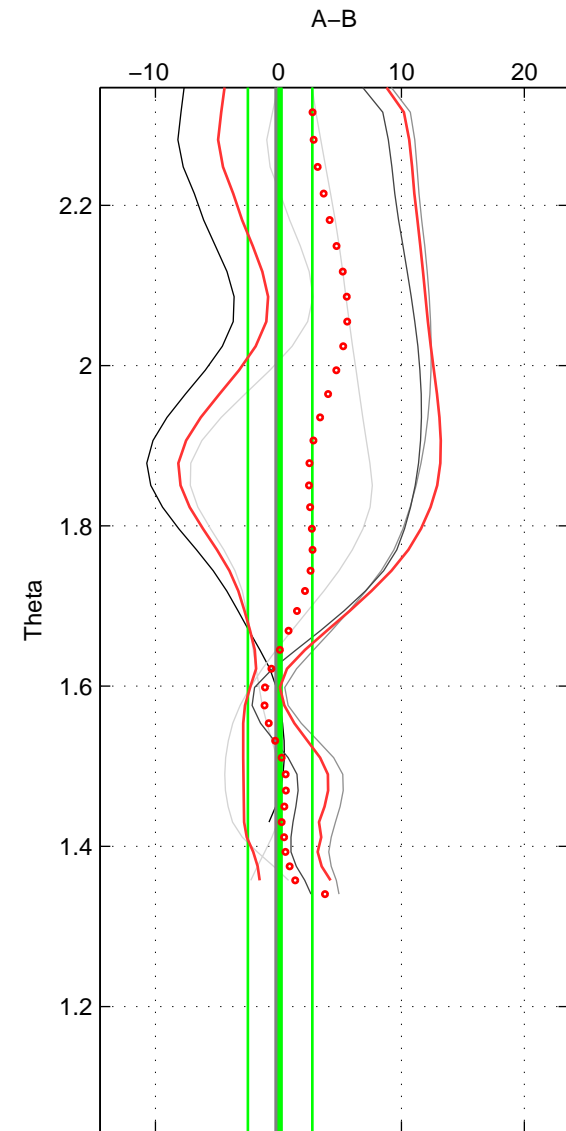

Cruise A (red). Date: Jul 2001 Cruisename: 575-49HO20010710

Cruise B (blue). Date: Nov 1997 Cruisename: 581-49NZ19971111

\*\*\* "Favourite" values are means of spaces 1 2 3.

	Offset	O.StDev	Ratio	R.Stdev	Rating
SIGMA:	1.311	2.528	1.001	0.001	2
THETA:	0.136	2.614	1.000	0.001	2
DEPTH:	3.264	2.560	1.001	0.001	2
FAV.:	1.571	2.568	1.001	0.001	2

Profiles of A: 5  
 Profiles of B: 3  
 Diff profs : 5  
 WMoffset (A-B): 1.3113  
 WMoffset stdev: 2.5279  
 WMratio (A/B): 1.0006  
 WMratio stdev: 0.0010714

Quality (1-5): 2

Profiles of A: 5  
 Profiles of B: 3  
 Diff profs : 5  
 WMoffset (A-B): 0.136  
 WMoffset stdev: 2.6145  
 WMratio (A/B): 1.0001  
 WMratio stdev: 0.0011081

Quality (1-5): 2

Profiles of A: 5  
 Profiles of B: 3  
 Diff profs : 5  
 WMoffset (A-B): 3.2642  
 WMoffset stdev: 2.5602  
 WMratio (A/B): 1.0014  
 WMratio stdev: 0.0010914

Quality (1-5): 2