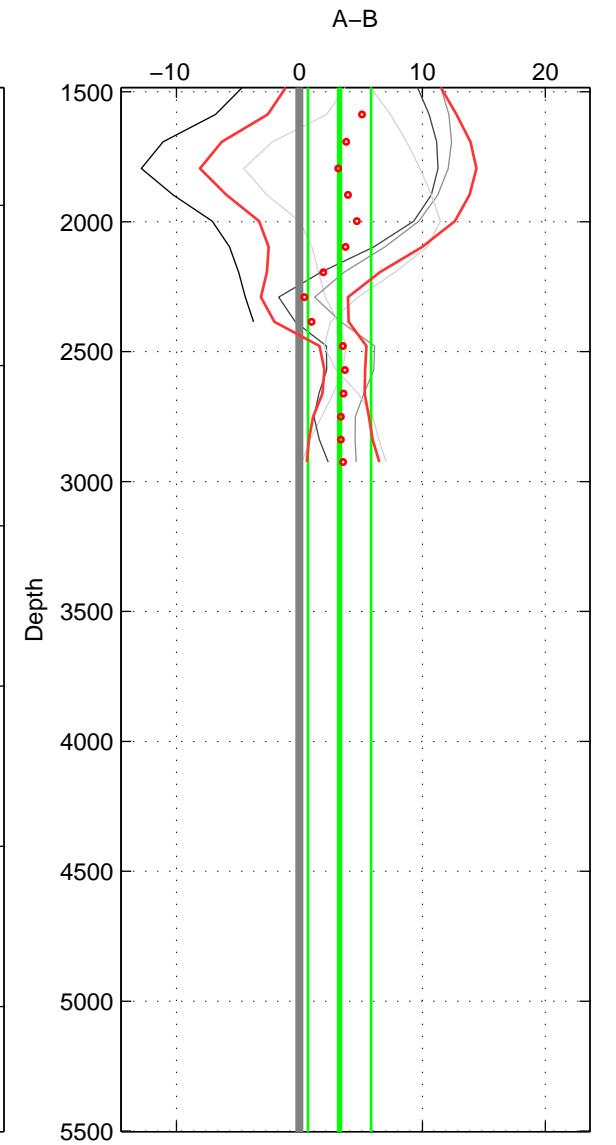

Cruise A (red). Date: Jul 2001 Cruisename: 575-49HO20010710

Cruise B (blue). Date: Nov 1997 Cruisename: 581-49NZ19971111

\*\*\* "Favourite" values are means of spaces 1 2 3.

	Offset	O.StDev	Ratio	R.Stdev	Rating
SIGMA:	1.311	2.528	1.001	0.001	2
THETA:	0.136	2.614	1.000	0.001	2
DEPTH:	3.264	2.560	1.001	0.001	2
FAV.:	1.571	2.568	1.001	0.001	2

Profiles of A: 5  
 Profiles of B: 3  
 Diff profs : 5  
 WMoffset (A-B): 1.3113  
 WMoffset stdev: 2.5279  
 WMratio (A/B): 1.0006  
 WMratio stdev: 0.0010714

Quality (1-5): 2

Profiles of A: 5  
 Profiles of B: 3  
 Diff profs : 5  
 WMoffset (A-B): 0.136  
 WMoffset stdev: 2.6145  
 WMratio (A/B): 1.0001  
 WMratio stdev: 0.0011081

Quality (1-5): 2

Profiles of A: 5  
 Profiles of B: 3  
 Diff profs : 5  
 WMoffset (A-B): 3.2642  
 WMoffset stdev: 2.5602  
 WMratio (A/B): 1.0014  
 WMratio stdev: 0.0010914

Quality (1-5): 2