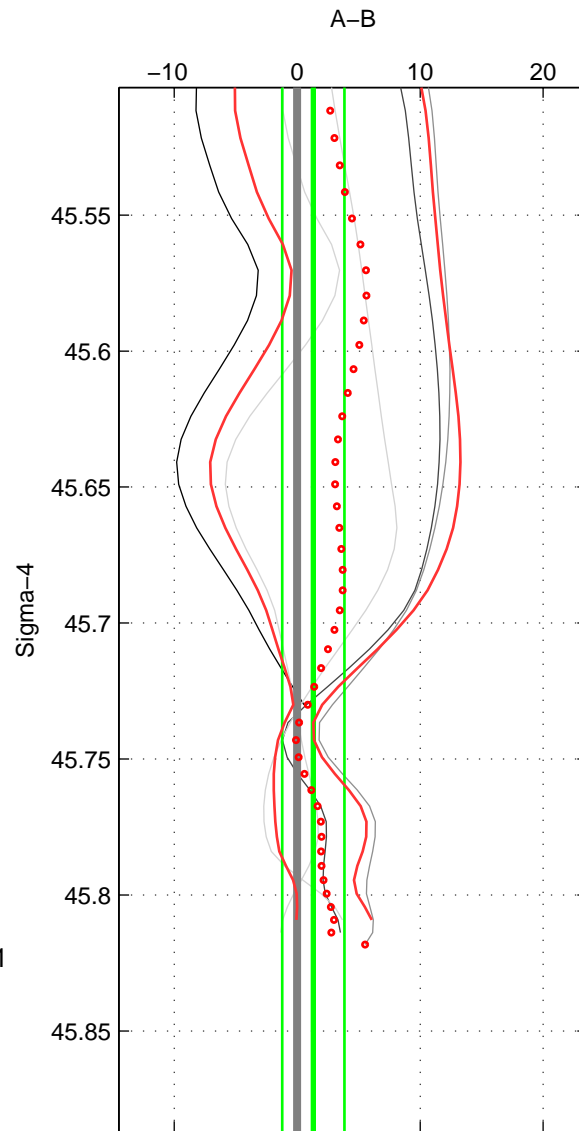

Cruise A (red). Date: Jul 2001 Cruisename: 575-49HO20010710

Cruise B (blue). Date: Nov 1997 Cruisename: 581-49NZ19971111

\*\*\* "Favourite" values are means of spaces 1 2 3.

	Offset	O.StDev	Ratio	R.Stdev	Rating
SIGMA:	1.311	2.528	1.001	0.001	2
THETA:	0.136	2.614	1.000	0.001	2
DEPTH:	3.264	2.560	1.001	0.001	2
FAV.:	1.571	2.568	1.001	0.001	2

Profiles of A: 5  
 Profiles of B: 3  
 Diff profs : 5  
 WMoffset (A-B): 1.3113  
 WMoffset stdev: 2.5279  
 WMratio (A/B): 1.0006  
 WMratio stdev: 0.0010714

Quality (1-5): 2

Profiles of A: 5  
 Profiles of B: 3  
 Diff profs : 5  
 WMoffset (A-B): 0.136  
 WMoffset stdev: 2.6145  
 WMratio (A/B): 1.0001  
 WMratio stdev: 0.0011081

Quality (1-5): 2

Profiles of A: 5  
 Profiles of B: 3  
 Diff profs : 5  
 WMoffset (A-B): 3.2642  
 WMoffset stdev: 2.5602  
 WMratio (A/B): 1.0014  
 WMratio stdev: 0.0010914

Quality (1-5): 2