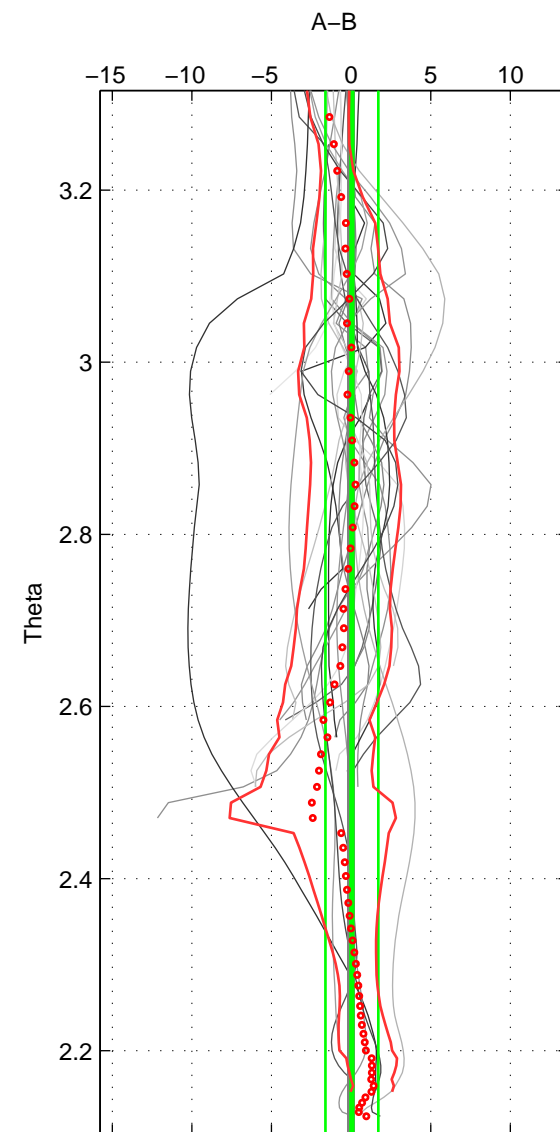

Cruise A (red). Date: May 1997 Cruisename: 152-06MT19970515

Cruise B (blue). Date: Aug 2003 Cruisename: 166-06MT20030723

*** "Favourite" values are means of spaces 1 2.

	Offset	O.StDev	Ratio	R.Stdev	Rating
SIGMA:	0.091	1.852	1.000	0.001	5
THETA:	0.055	1.663	1.000	0.001	5
DEPTH:	0.047	1.412	1.000	0.001	4
FAV.:	0.073	1.758	1.000	0.001	5

Profiles of A: 13
 Profiles of B: 14
 Diff profs : 23
 WMoffset (A-B): 0.090822
 WMoffset stdev: 1.8521
 WMratio (A/B): 1
 WMratio stdev: 0.00085581

Quality (1-5): 5

Profiles of A: 13
 Profiles of B: 14
 Diff profs : 23
 WMoffset (A-B): 0.054513
 WMoffset stdev: 1.6634
 WMratio (A/B): 1
 WMratio stdev: 0.00076194

Quality (1-5): 5

Profiles of A: 13
 Profiles of B: 14
 Diff profs : 23
 WMoffset (A-B): 0.04693
 WMoffset stdev: 1.4123
 WMratio (A/B): 1
 WMratio stdev: 0.00064254

Quality (1-5): 4