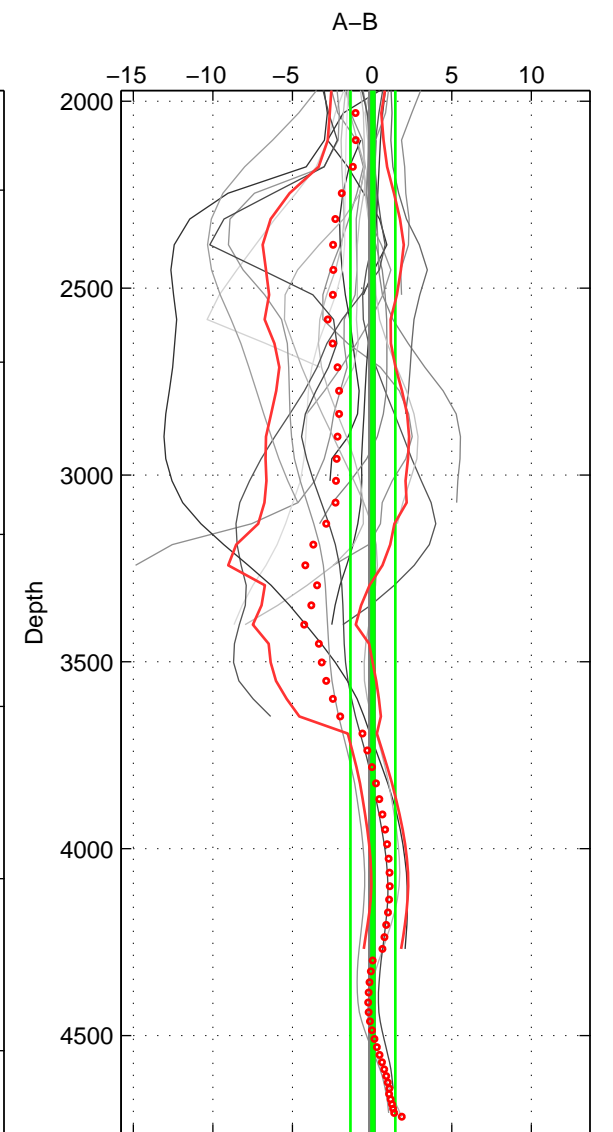

Cruise A (red). Date: May 1997 Cruisename: 152-06MT19970515

Cruise B (blue). Date: Aug 2003 Cruisename: 166-06MT20030723

*** "Favourite" values are means of spaces 1 2.

	Offset	O.StDev	Ratio	R.Stdev	Rating
SIGMA:	0.091	1.852	1.000	0.001	5
THETA:	0.055	1.663	1.000	0.001	5
DEPTH:	0.047	1.412	1.000	0.001	4
FAV.:	0.073	1.758	1.000	0.001	5

Profiles of A: 13
 Profiles of B: 14
 Diff profs : 23
 WMoffset (A-B): 0.090822
 WMoffset stdev: 1.8521
 WMratio (A/B): 1
 WMratio stdev: 0.00085581

Quality (1-5): 5

Profiles of A: 13
 Profiles of B: 14
 Diff profs : 23
 WMoffset (A-B): 0.054513
 WMoffset stdev: 1.6634
 WMratio (A/B): 1
 WMratio stdev: 0.00076194

Quality (1-5): 5

Profiles of A: 13
 Profiles of B: 14
 Diff profs : 23
 WMoffset (A-B): 0.04693
 WMoffset stdev: 1.4123
 WMratio (A/B): 1
 WMratio stdev: 0.00064254

Quality (1-5): 4