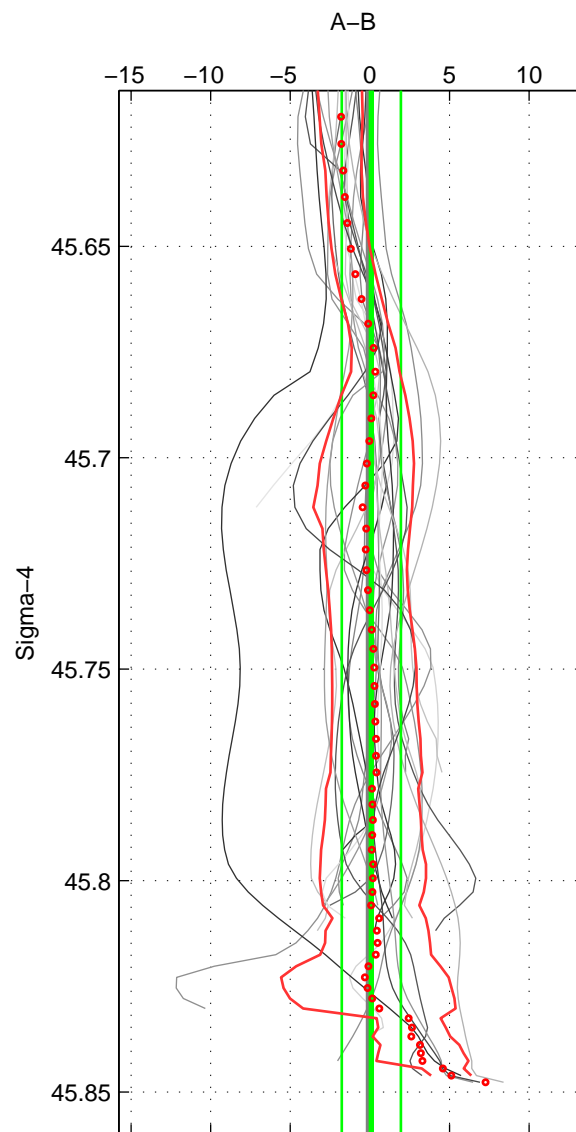

Cruise A (red). Date: May 1997 Cruisename: 152-06MT19970515

Cruise B (blue). Date: Aug 2003 Cruisename: 166-06MT20030723

*** "Favourite" values are means of spaces 1 2.

	Offset	O.StDev	Ratio	R.Stdev	Rating
SIGMA:	0.091	1.852	1.000	0.001	5
THETA:	0.055	1.663	1.000	0.001	5
DEPTH:	0.047	1.412	1.000	0.001	4
FAV.:	0.073	1.758	1.000	0.001	5

Profiles of A: 13
 Profiles of B: 14
 Diff profs : 23
 WMoffset (A-B): 0.090822
 WMoffset stdev: 1.8521
 WMratio (A/B): 1
 WMratio stdev: 0.00085581

Quality (1-5): 5

Profiles of A: 13
 Profiles of B: 14
 Diff profs : 23
 WMoffset (A-B): 0.054513
 WMoffset stdev: 1.6634
 WMratio (A/B): 1
 WMratio stdev: 0.00076194

Quality (1-5): 5

Profiles of A: 13
 Profiles of B: 14
 Diff profs : 23
 WMoffset (A-B): 0.04693
 WMoffset stdev: 1.4123
 WMratio (A/B): 1
 WMratio stdev: 0.00064254

Quality (1-5): 4