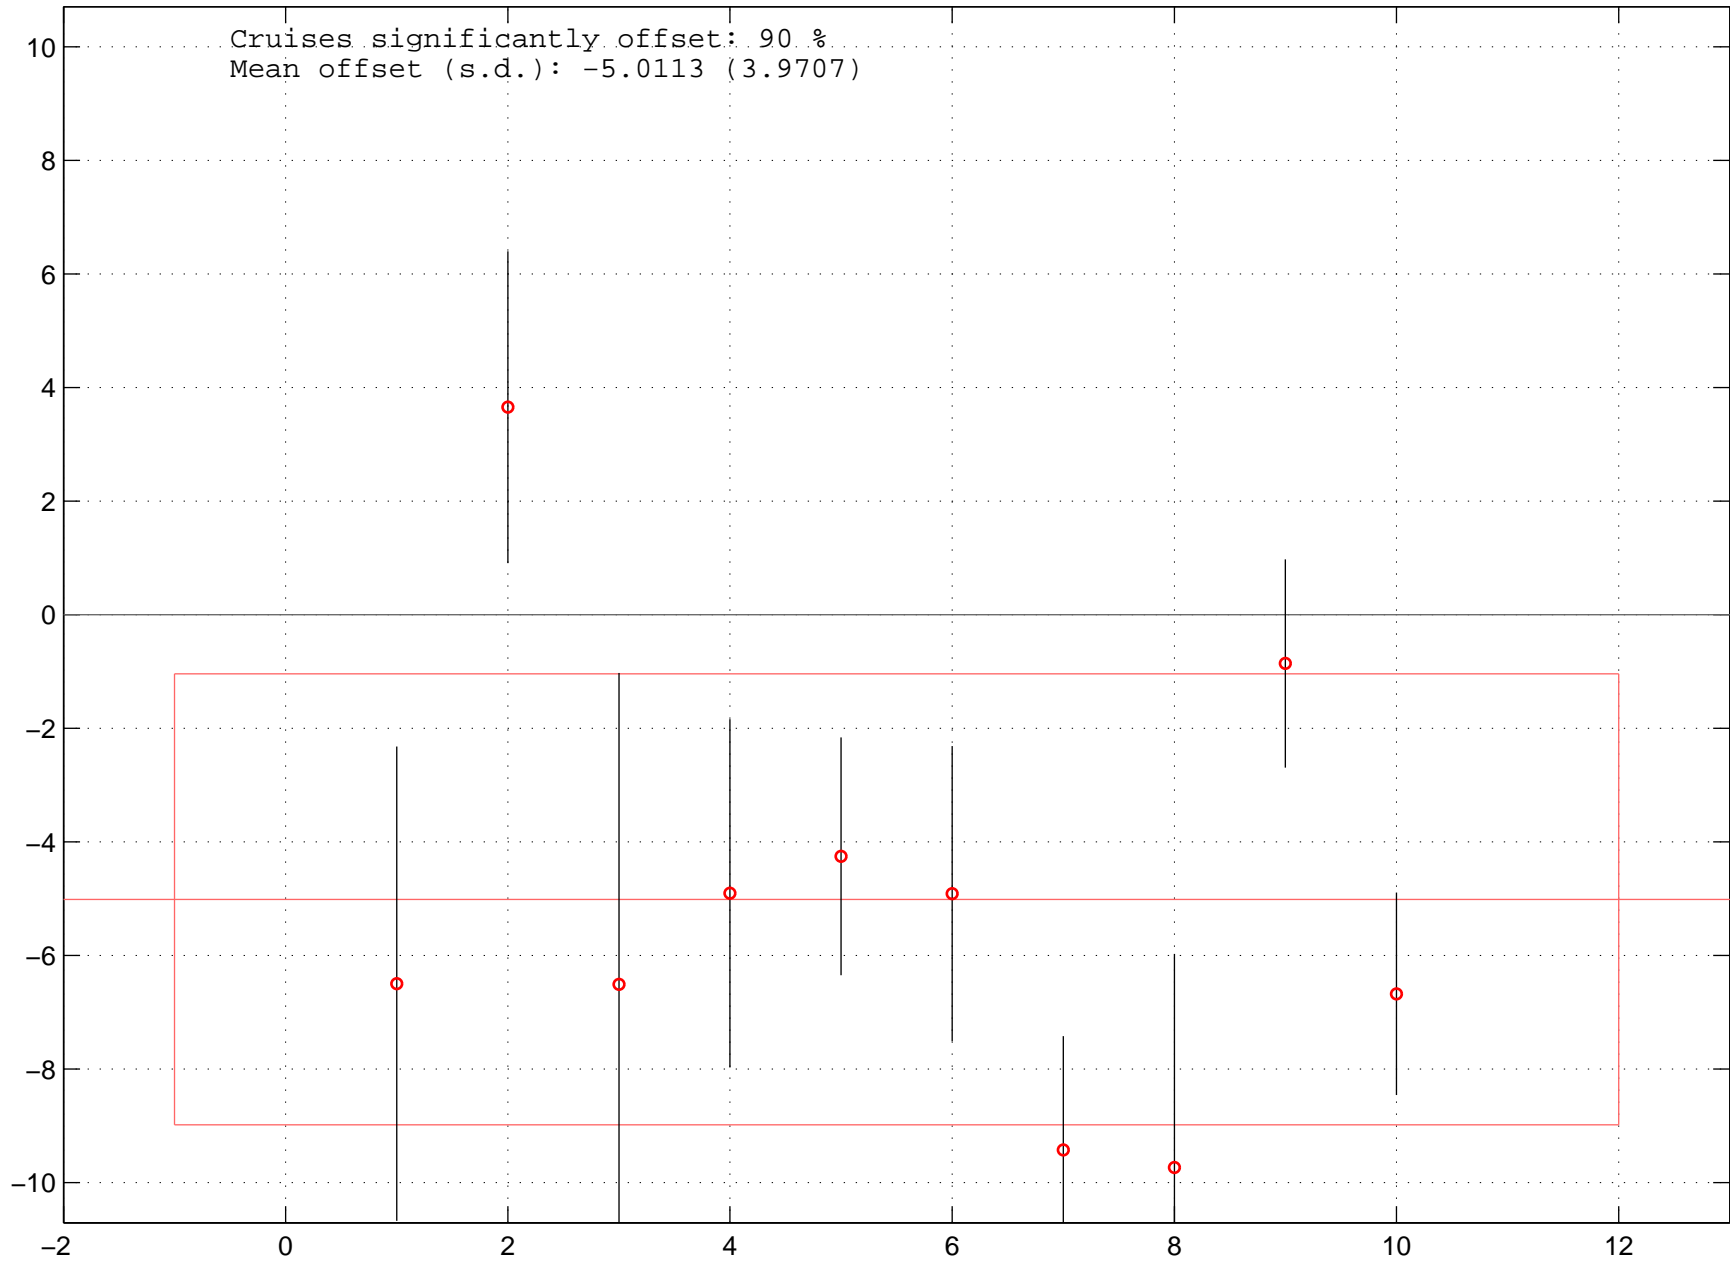

Additive offsets for DIC for 31DS19910216 in Depth-space.

IDs of the cruises involved in this crossover. Read values in graph as "values of THIS cruise MINUS some OTHER cruise.

40	40	40	40	40	40	40	40	40	40
84	89	110	138	139	141	143	144	220	238