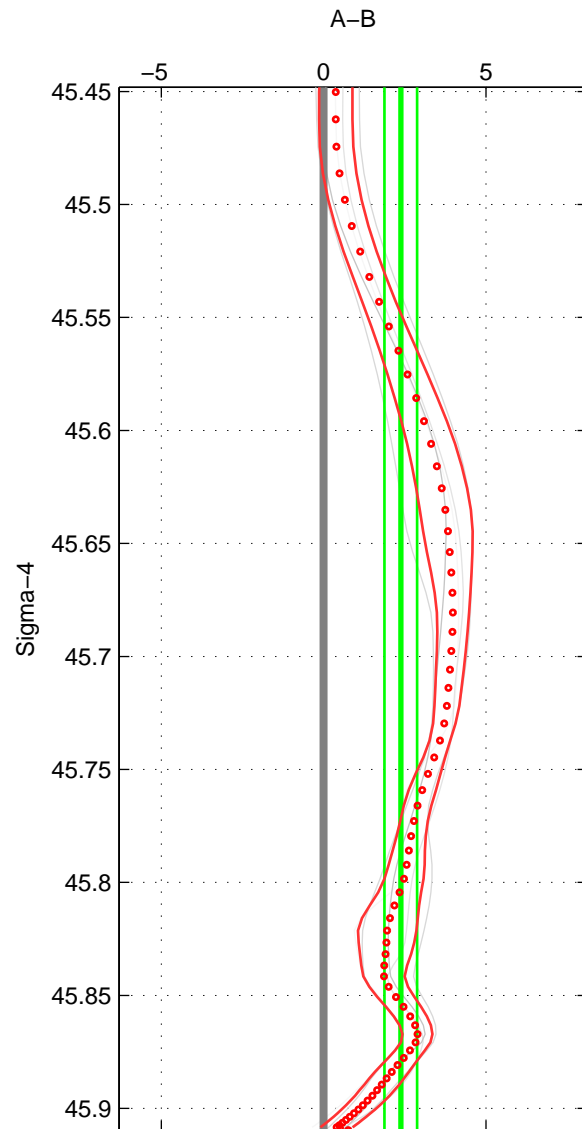

Cruise A (red). Date: Sep 1992 Cruisename: 99-322019920816  
 Cruise B (blue). Date: Oct 1994 Cruisename: 124-35A319940923

\*\*\* "Favourite" values are means of spaces 1 2 3.

	Offset	O.StDev	Ratio	R.Stdev	Rating
SIGMA:	2.379	0.503	1.070	0.015	3
THETA:	-0.417	2.563	0.992	0.070	3
DEPTH:	2.273	0.517	1.068	0.015	3
FAV. :	1.411	1.194	1.043	0.033	3

Profiles of A: 5  
 Profiles of B: 1  
 Diff profs : 5  
 WMoffset (A-B): 2.3786  
 WMoffset stdev: 0.50253  
 WMratio (A/B): 1.0697  
 WMratio stdev: 0.014843

Quality (1-5): 3

Profiles of A: 5  
 Profiles of B: 2  
 Diff profs : 10  
 WMoffset (A-B): -0.41747  
 WMoffset stdev: 2.5628  
 WMratio (A/B): 0.99177  
 WMratio stdev: 0.06975

Quality (1-5): 3

Profiles of A: 5  
 Profiles of B: 1  
 Diff profs : 5  
 WMoffset (A-B): 2.273  
 WMoffset stdev: 0.5174  
 WMratio (A/B): 1.0677  
 WMratio stdev: 0.015419

Quality (1-5): 3