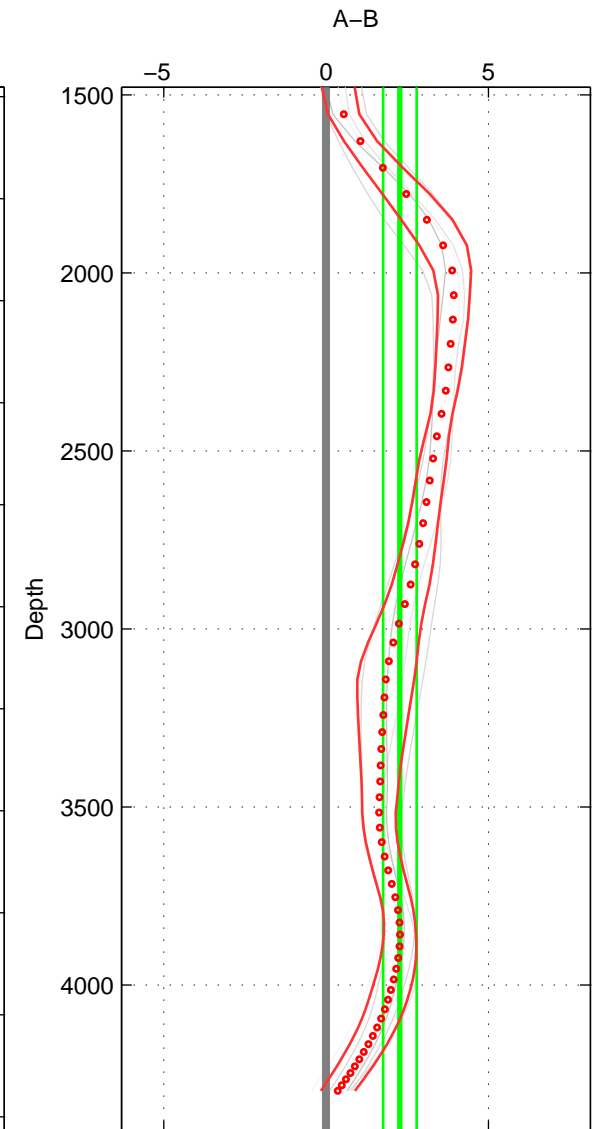

Cruise A (red). Date: Sep 1992 Cruisename: 99-322019920816  
 Cruise B (blue). Date: Oct 1994 Cruisename: 124-35A319940923

\*\*\* "Favourite" values are means of spaces 1 2 3.

	Offset	O.StDev	Ratio	R.Stdev	Rating
SIGMA:	2.379	0.503	1.070	0.015	3
THETA:	-0.417	2.563	0.992	0.070	3
DEPTH:	2.273	0.517	1.068	0.015	3
FAV. :	1.411	1.194	1.043	0.033	3

Profiles of A: 5  
 Profiles of B: 1  
 Diff profs : 5  
 WMoffset (A-B): 2.3786  
 WMoffset stdev: 0.50253  
 WMratio (A/B): 1.0697  
 WMratio stdev: 0.014843

Quality (1-5): 3

Profiles of A: 5  
 Profiles of B: 2  
 Diff profs : 10  
 WMoffset (A-B): -0.41747  
 WMoffset stdev: 2.5628  
 WMratio (A/B): 0.99177  
 WMratio stdev: 0.06975

Quality (1-5): 3

Profiles of A: 5  
 Profiles of B: 1  
 Diff profs : 5  
 WMoffset (A-B): 2.273  
 WMoffset stdev: 0.5174  
 WMratio (A/B): 1.0677  
 WMratio stdev: 0.015419

Quality (1-5): 3