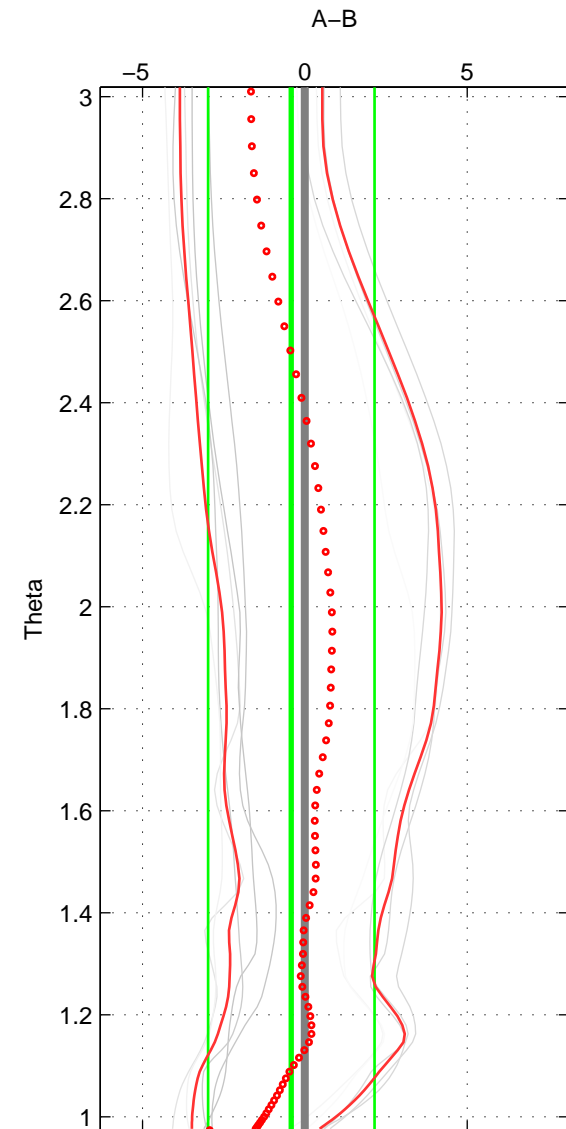

Cruise A (red). Date: Sep 1992 Cruisename: 99-322019920816  
 Cruise B (blue). Date: Oct 1994 Cruisename: 124-35A319940923

\*\*\* "Favourite" values are means of spaces 1 2 3.

	Offset	O.StDev	Ratio	R.Stdev	Rating
SIGMA:	2.379	0.503	1.070	0.015	3
THETA:	-0.417	2.563	0.992	0.070	3
DEPTH:	2.273	0.517	1.068	0.015	3
FAV. :	1.411	1.194	1.043	0.033	3

Profiles of A: 5  
 Profiles of B: 1  
 Diff profs : 5  
 WMoffset (A-B): 2.3786  
 WMoffset stdev: 0.50253  
 WMratio (A/B): 1.0697  
 WMratio stdev: 0.014843

Quality (1-5): 3

Profiles of A: 5  
 Profiles of B: 2  
 Diff profs : 10  
 WMoffset (A-B): -0.41747  
 WMoffset stdev: 2.5628  
 WMratio (A/B): 0.99177  
 WMratio stdev: 0.06975

Quality (1-5): 3

Profiles of A: 5  
 Profiles of B: 1  
 Diff profs : 5  
 WMoffset (A-B): 2.273  
 WMoffset stdev: 0.5174  
 WMratio (A/B): 1.0677  
 WMratio stdev: 0.015419

Quality (1-5): 3