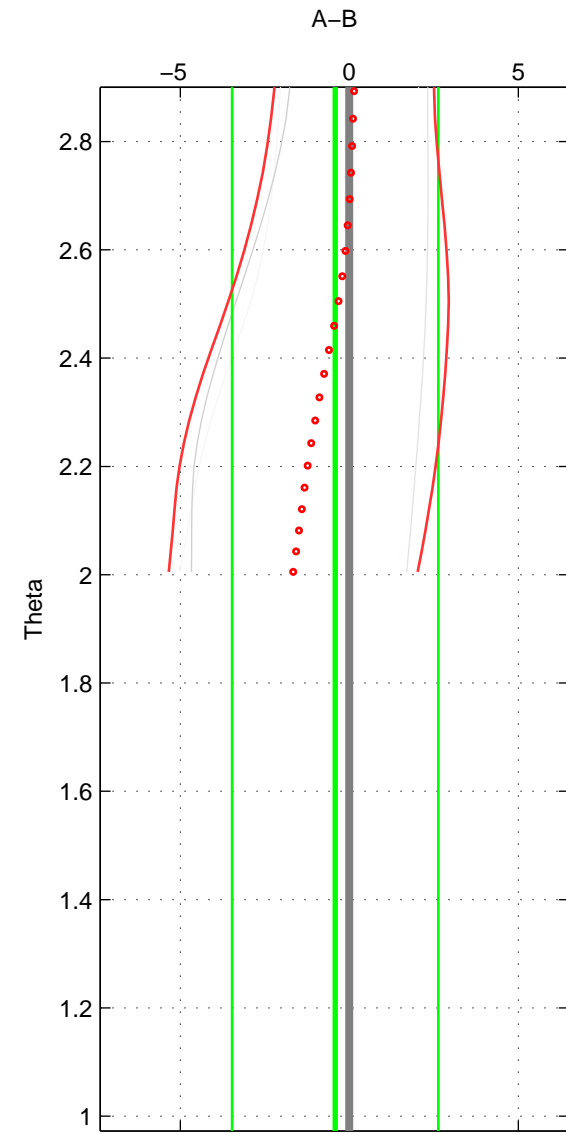

Cruise A (red). Date: Oct 1994 Cruisename: 124-35A319940923  
 Cruise B (blue). Date: Oct 1998 Cruisename: 289-49UP19980916

\*\*\* "Favourite" values are those of space 2.

	Offset	O.StDev	Ratio	R.Stdev	Rating
SIGMA:	-3.417	1.083	0.911	0.028	2
THETA:	-0.418	3.050	0.989	0.079	3
DEPTH:	-3.168	1.146	0.918	0.030	2
FAV. :	-0.418	3.050	0.989	0.079	3

Please note that statistics are bad.  
 Profiles of A: 1  
 Profiles of B: 2  
 Diff profs : 2  
 WMoffset (A-B): -3.4173  
 WMoffset stdev: 1.0832  
 WMratio (A/B): 0.91136  
 WMratio stdev: 0.028425

Quality (1-5): 2

Profiles of A: 2  
 Profiles of B: 2  
 Diff profs : 4  
 WMoffset (A-B): -0.41779  
 WMoffset stdev: 3.0502  
 WMratio (A/B): 0.98929  
 WMratio stdev: 0.078752

Quality (1-5): 3

Please note that statistics are bad.  
 Profiles of A: 1  
 Profiles of B: 2  
 Diff profs : 2  
 WMoffset (A-B): -3.1676  
 WMoffset stdev: 1.146  
 WMratio (A/B): 0.91787  
 WMratio stdev: 0.029985