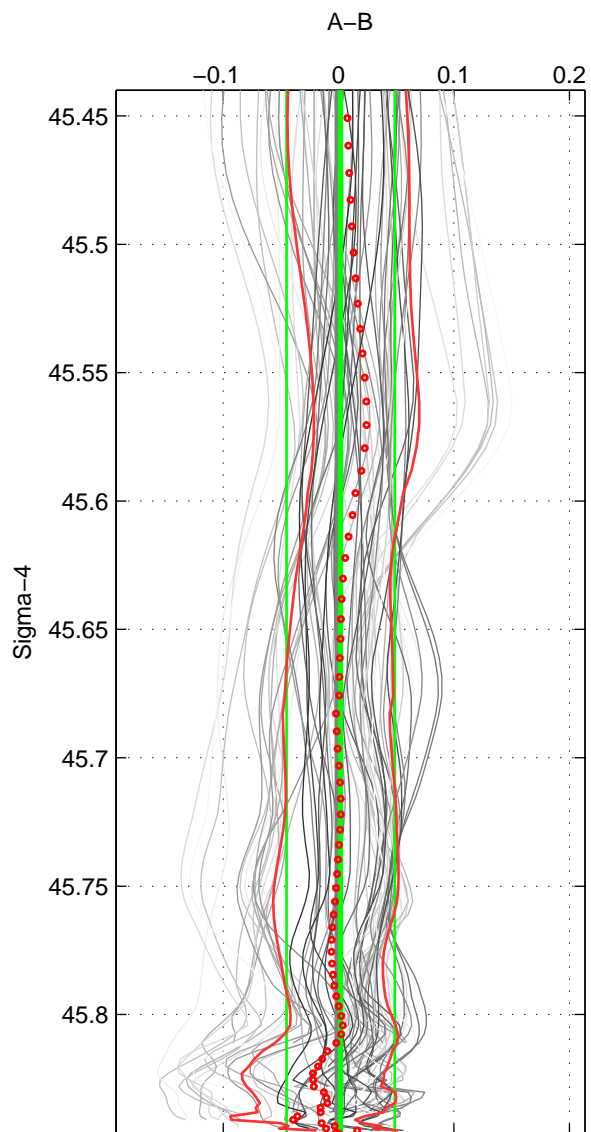

Cruise A (red). Date: Feb 1994 Cruisename: 329-49XK19940216

Cruise B (blue). Date: Jun 1996 Cruisename: 330-49XK19960617

*** "Favourite" values are means of spaces 1 2 3.

	Offset	O.StDev	Ratio	R.Stdev	Rating
SIGMA:	0.002	0.047	1.001	0.018	5
THETA:	0.002	0.047	1.001	0.018	5
DEPTH:	0.032	0.019	1.012	0.007	5
FAV.:	0.012	0.038	1.005	0.014	5

Profiles of A: 9
 Profiles of B: 11
 Diff profs : 71
 WMoffset (A-B): 0.0017958
 WMoffset stdev: 0.046931
 WMratio (A/B): 1.0008
 WMratio stdev: 0.017603

Quality (1-5): 5

Profiles of A: 9
 Profiles of B: 11
 Diff profs : 71
 WMoffset (A-B): 0.0018882
 WMoffset stdev: 0.04706
 WMratio (A/B): 1.0009
 WMratio stdev: 0.017657

Quality (1-5): 5

Profiles of A: 9
 Profiles of B: 11
 Diff profs : 71
 WMoffset (A-B): 0.032046
 WMoffset stdev: 0.018537
 WMratio (A/B): 1.0125
 WMratio stdev: 0.0073935

Quality (1-5): 5