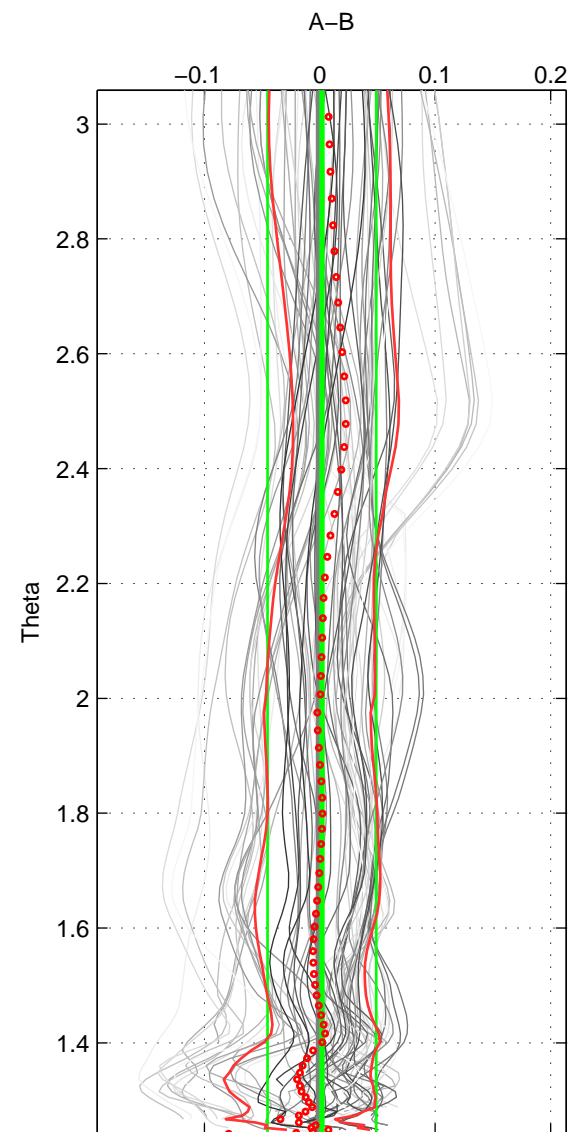

Cruise A (red). Date: Feb 1994 Cruisename: 329-49XK19940216

Cruise B (blue). Date: Jun 1996 Cruisename: 330-49XK19960617

*** "Favourite" values are means of spaces 1 2 3.

	Offset	O.StDev	Ratio	R.Stdev	Rating
SIGMA:	0.002	0.047	1.001	0.018	5
THETA:	0.002	0.047	1.001	0.018	5
DEPTH:	0.032	0.019	1.012	0.007	5
FAV.:	0.012	0.038	1.005	0.014	5

Profiles of A: 9
 Profiles of B: 11
 Diff profs : 71
 WMoffset (A-B): 0.0017958
 WMoffset stdev: 0.046931
 WMratio (A/B): 1.0008
 WMratio stdev: 0.017603

Quality (1-5): 5

Profiles of A: 9
 Profiles of B: 11
 Diff profs : 71
 WMoffset (A-B): 0.0018882
 WMoffset stdev: 0.04706
 WMratio (A/B): 1.0009
 WMratio stdev: 0.017657

Quality (1-5): 5

Profiles of A: 9
 Profiles of B: 11
 Diff profs : 71
 WMoffset (A-B): 0.032046
 WMoffset stdev: 0.018537
 WMratio (A/B): 1.0125
 WMratio stdev: 0.0073935

Quality (1-5): 5