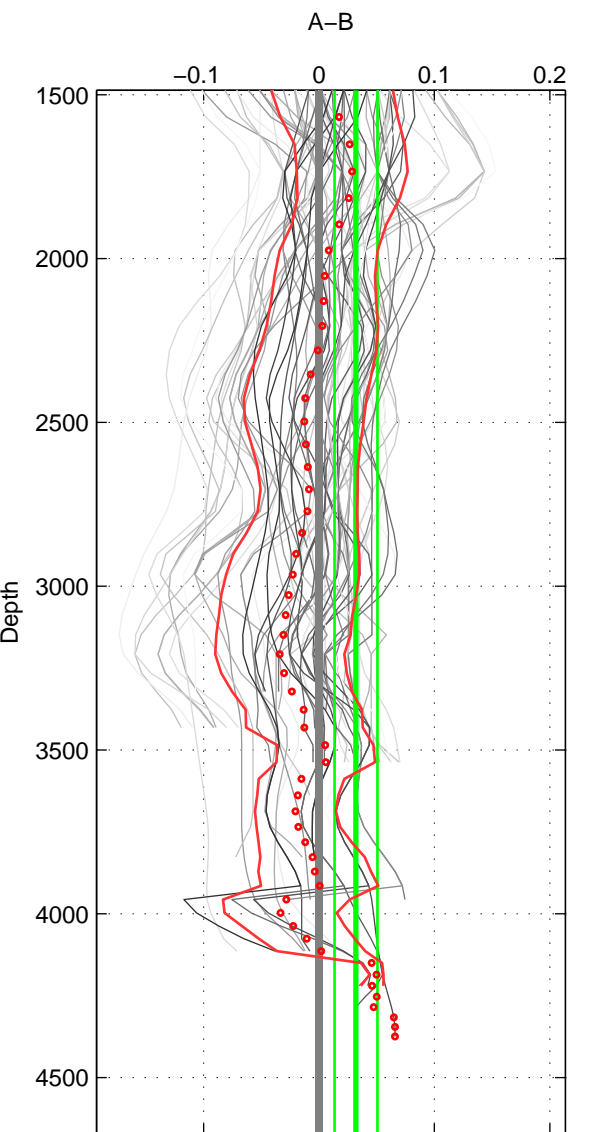

Cruise A (red). Date: Feb 1994 Cruisename: 329-49XK19940216

Cruise B (blue). Date: Jun 1996 Cruisename: 330-49XK19960617

*** "Favourite" values are means of spaces 1 2 3.

	Offset	O.StDev	Ratio	R.Stdev	Rating
SIGMA:	0.002	0.047	1.001	0.018	5
THETA:	0.002	0.047	1.001	0.018	5
DEPTH:	0.032	0.019	1.012	0.007	5
FAV.:	0.012	0.038	1.005	0.014	5

Profiles of A: 9
 Profiles of B: 11
 Diff profs : 71
 WMoffset (A-B): 0.0017958
 WMoffset stdev: 0.046931
 WMratio (A/B): 1.0008
 WMratio stdev: 0.017603

Quality (1-5): 5

Profiles of A: 9
 Profiles of B: 11
 Diff profs : 71
 WMoffset (A-B): 0.0018882
 WMoffset stdev: 0.04706
 WMratio (A/B): 1.0009
 WMratio stdev: 0.017657

Quality (1-5): 5

Profiles of A: 9
 Profiles of B: 11
 Diff profs : 71
 WMoffset (A-B): 0.032046
 WMoffset stdev: 0.018537
 WMratio (A/B): 1.0125
 WMratio stdev: 0.0073935

Quality (1-5): 5