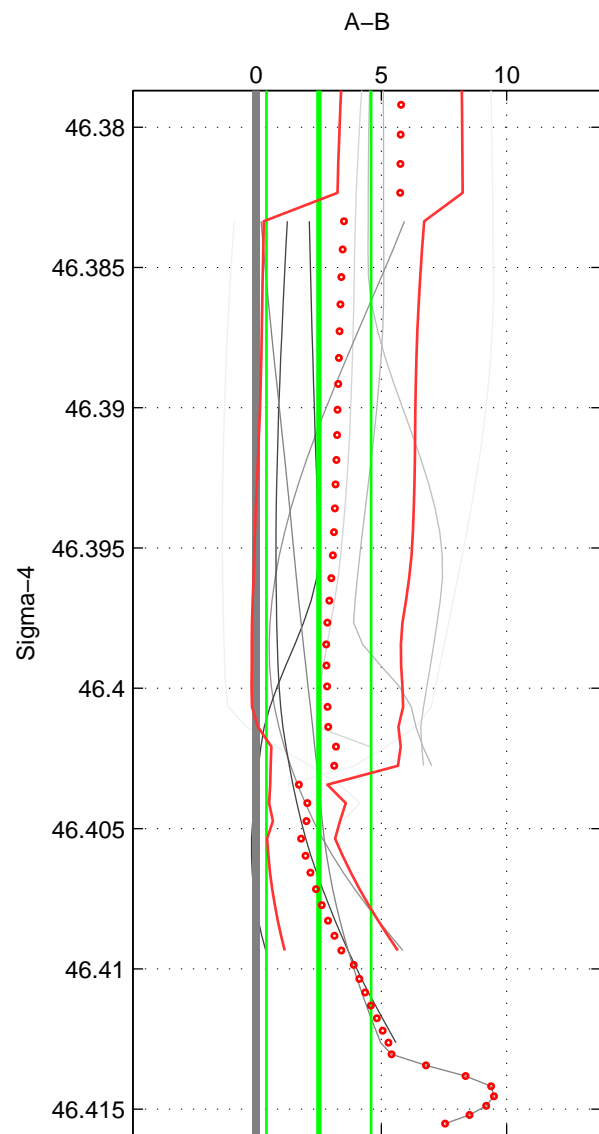

Cruise A (red). Date: Jul 1992 Cruisename: 7-06MT19920701  
 Cruise B (blue). Date: Jun 2002 Cruisename: 49-316N20020530

\*\*\* "Favourite" values are those of space 2.

	Offset	O.StDev	Ratio	R.Stdev	Rating
SIGMA	2.506	2.088	1.001	0.001	3
THETA	1.998	2.375	1.001	0.001	5
DEPTH	5.006	1.744	1.002	0.001	2
FAV.	1.998	2.375	1.001	0.001	5

Profiles of A: 2  
 Profiles of B: 11  
 Diff profs : 9  
 WMoffset (A-B): 2.5058  
 WMoffset stdev: 2.0879  
 WMratio (A/B): 1.0011  
 WMratio stdev: 0.00090903

Quality (1-5): 3

Profiles of A: 3  
 Profiles of B: 11  
 Diff profs : 15  
 WMoffset (A-B): 1.9979  
 WMoffset stdev: 2.3753  
 WMratio (A/B): 1.0009  
 WMratio stdev: 0.0010334

Quality (1-5): 5

Profiles of A: 2  
 Profiles of B: 11  
 Diff profs : 9  
 WMoffset (A-B): 5.0064  
 WMoffset stdev: 1.744  
 WMratio (A/B): 1.0022  
 WMratio stdev: 0.00075945

Quality (1-5): 2

Please note that statistics are bad.