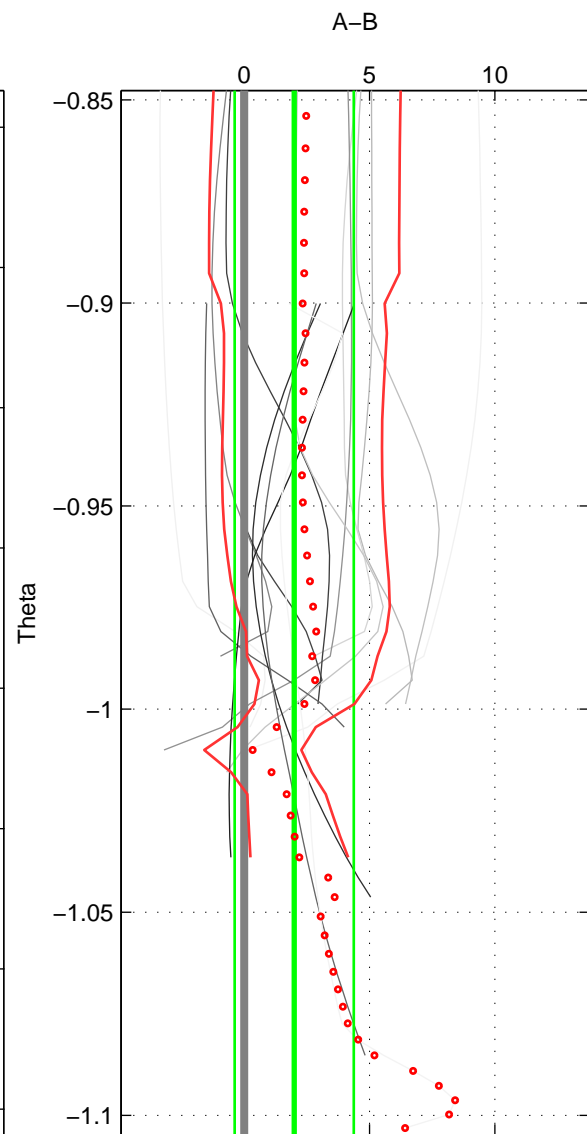

Cruise A (red). Date: Jul 1992 Cruisename: 7-06MT19920701  
 Cruise B (blue). Date: Jun 2002 Cruisename: 49-316N20020530

\*\*\* "Favourite" values are those of space 2.

	Offset	O.StDev	Ratio	R.Stdev	Rating
SIGMA	2.506	2.088	1.001	0.001	3
THETA	1.998	2.375	1.001	0.001	5
DEPTH	5.006	1.744	1.002	0.001	2
FAV.	1.998	2.375	1.001	0.001	5

Profiles of A: 2  
 Profiles of B: 11  
 Diff profs : 9  
 WMoffset (A-B): 2.5058  
 WMoffset stdev: 2.0879  
 WMratio (A/B): 1.0011  
 WMratio stdev: 0.00090903

Quality (1-5): 3

Profiles of A: 3  
 Profiles of B: 11  
 Diff profs : 15  
 WMoffset (A-B): 1.9979  
 WMoffset stdev: 2.3753  
 WMratio (A/B): 1.0009  
 WMratio stdev: 0.0010334

Quality (1-5): 5

Profiles of A: 2  
 Profiles of B: 11  
 Diff profs : 9  
 WMoffset (A-B): 5.0064  
 WMoffset stdev: 1.744  
 WMratio (A/B): 1.0022  
 WMratio stdev: 0.00075945

Quality (1-5): 2

Please note that statistics are bad.