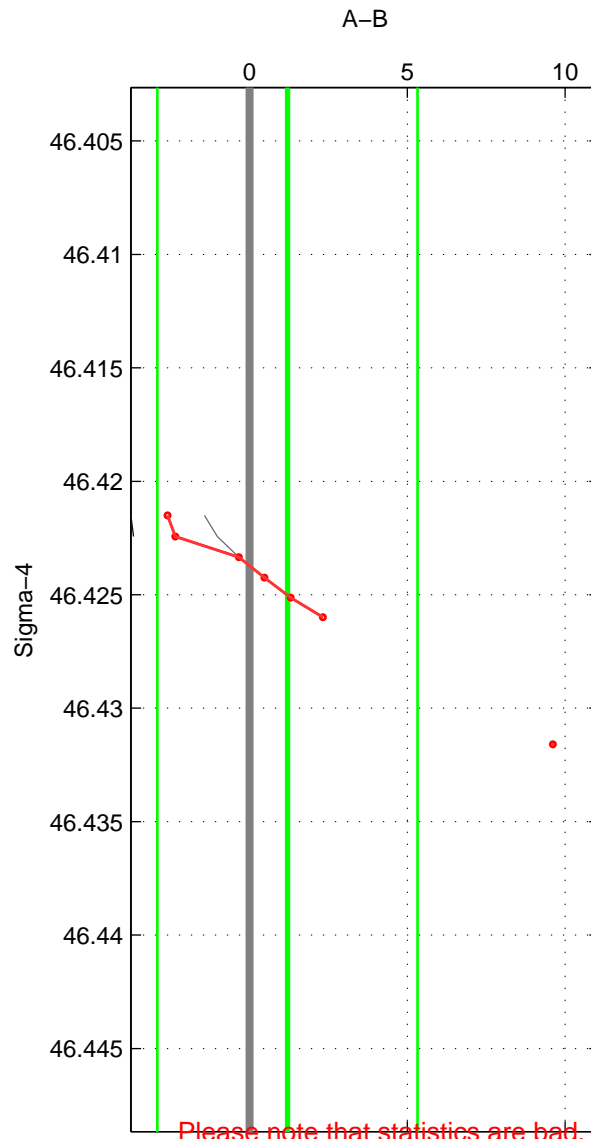

Cruise A (red). Date: Aug 1993 Cruisename: 87-58JH19930730  
 Cruise B (blue). Date: Jul 1981 Cruisename: 220-316N19810401

\*\*\* "Favourite" values are means of spaces 1 3.

	Offset	O.StDev	Ratio	R.Stdev	Rating
SIGMA:	1.200	4.126	1.001	0.002	2
THETA:	NaN	NaN	NaN	NaN	NaN
DEPTH:	8.808	2.573	1.004	0.001	2
FAV.:	5.004	3.349	1.002	0.001	2

Please note that statistics are bad.

Profiles of A: 2  
 Profiles of B: 3  
 Diff profs : 2  
 WMoffset (A-B): 1.2001  
 WMoffset stdev: 4.1257  
 WMratio (A/B): 1.0005  
 WMratio stdev: 0.0017936

Quality (1-5): 2

Please note that statistics are bad.

Profiles of A: 2  
 Profiles of B: 3  
 Diff profs : 1  
 WMoffset (A-B): 8.8082  
 WMoffset stdev: 2.573  
 WMratio (A/B): 1.0038  
 WMratio stdev: 0.0011192

Quality (1-5): 2