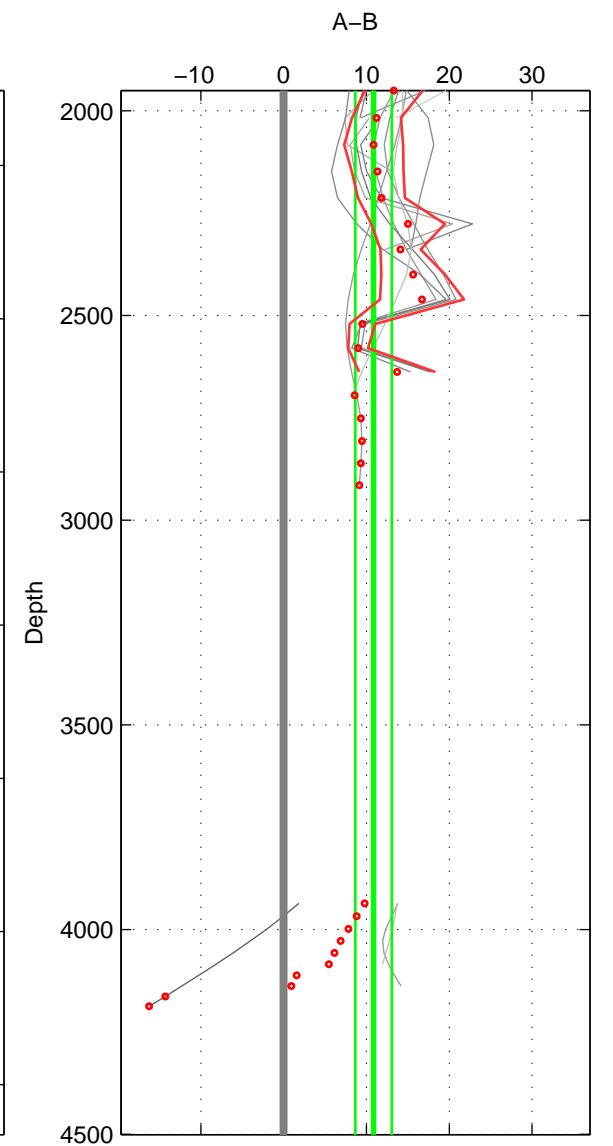

Cruise A (red). Date: Jul 2001 Cruisename: 161-06MT20010717
 Cruise B (blue). Date: Aug 1989 Cruisename: 293-64TR19890731

*** "Favourite" values are means of spaces 1 2.

	Offset	O.StDev	Ratio	R.Stdev	Rating
SIGMA:	14.254	3.037	1.006	0.001	4
THETA:	14.076	2.809	1.006	0.001	4
DEPTH:	10.855	2.194	1.005	0.001	3
FAV. :	14.165	2.923	1.006	0.001	4

Profiles of A: 10
 Profiles of B: 4
 Diff profs : 15
 WMoffset (A-B): 14.254
 WMoffset stdev: 3.0373
 WMratio (A/B): 1.0062
 WMratio stdev: 0.0013277

Quality (1-5): 4

Profiles of A: 10
 Profiles of B: 4
 Diff profs : 16
 WMoffset (A-B): 14.0759
 WMoffset stdev: 2.8091
 WMratio (A/B): 1.0061
 WMratio stdev: 0.0012493

Quality (1-5): 4

Profiles of A: 10
 Profiles of B: 4
 Diff profs : 16
 WMoffset (A-B): 10.8553
 WMoffset stdev: 2.1941
 WMratio (A/B): 1.0047
 WMratio stdev: 0.00095301

Quality (1-5): 3