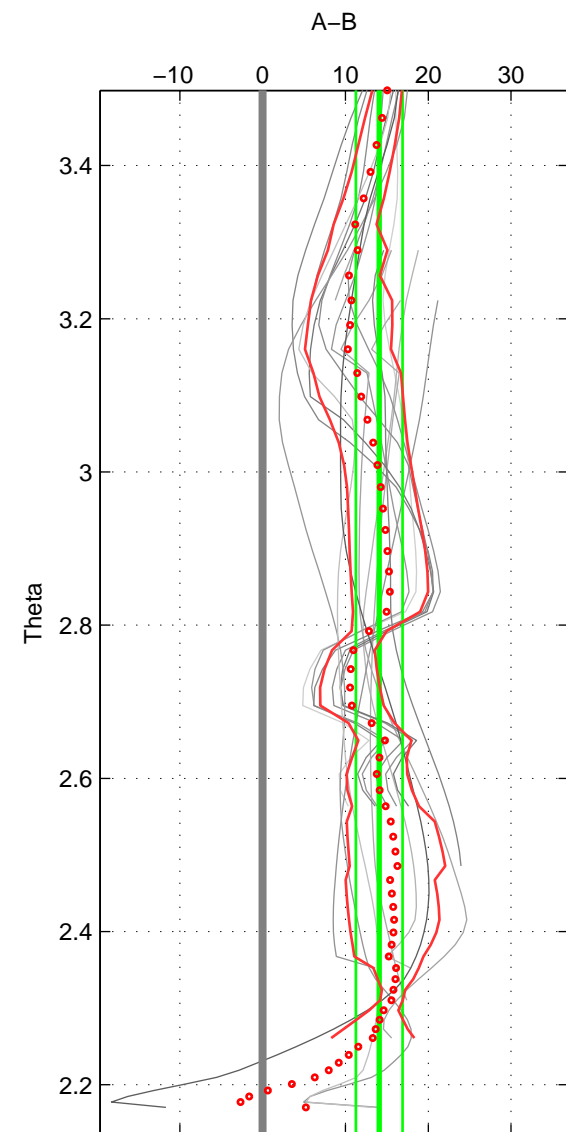

Cruise A (red). Date: Jul 2001 Cruisename: 161-06MT20010717
 Cruise B (blue). Date: Aug 1989 Cruisename: 293-64TR19890731

*** "Favourite" values are means of spaces 1 2.

	Offset	O.StDev	Ratio	R.Stdev	Rating
SIGMA:	14.254	3.037	1.006	0.001	4
THETA:	14.076	2.809	1.006	0.001	4
DEPTH:	10.855	2.194	1.005	0.001	3
FAV. :	14.165	2.923	1.006	0.001	4

Profiles of A: 10
 Profiles of B: 4
 Diff profs : 15
 WMoffset (A-B): 14.254
 WMoffset stdev: 3.0373
 WMratio (A/B): 1.0062
 WMratio stdev: 0.0013277

Quality (1-5): 4

Profiles of A: 10
 Profiles of B: 4
 Diff profs : 16
 WMoffset (A-B): 14.0759
 WMoffset stdev: 2.8091
 WMratio (A/B): 1.0061
 WMratio stdev: 0.0012493

Quality (1-5): 4

Profiles of A: 10
 Profiles of B: 4
 Diff profs : 16
 WMoffset (A-B): 10.8553
 WMoffset stdev: 2.1941
 WMratio (A/B): 1.0047
 WMratio stdev: 0.00095301

Quality (1-5): 3