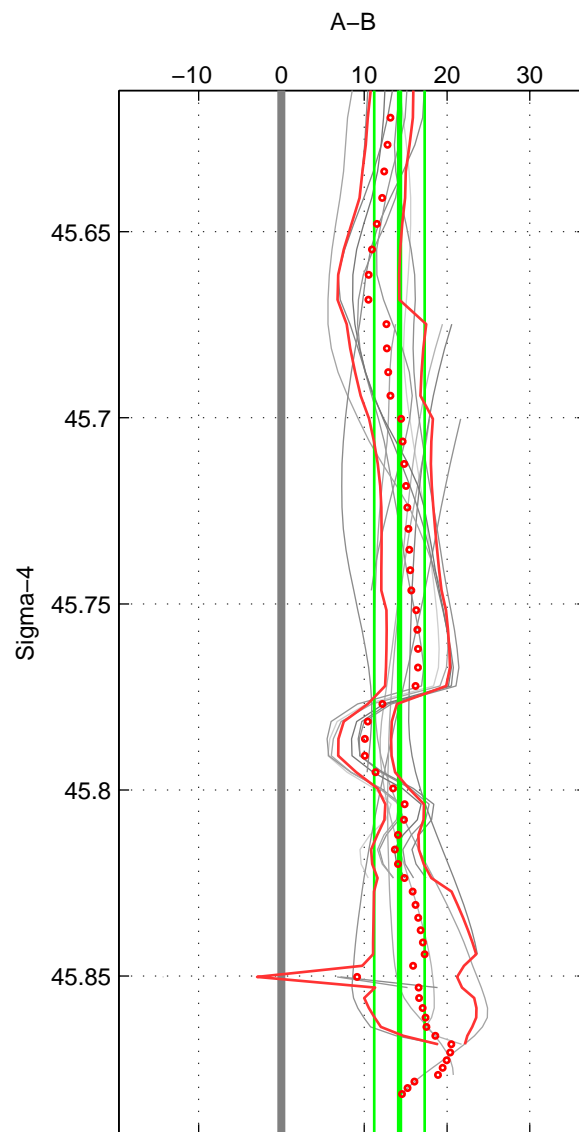

Cruise A (red). Date: Jul 2001 Cruisename: 161-06MT20010717
 Cruise B (blue). Date: Aug 1989 Cruisename: 293-64TR19890731

*** "Favourite" values are means of spaces 1 2.

	Offset	O.StDev	Ratio	R.Stdev	Rating
SIGMA:	14.254	3.037	1.006	0.001	4
THETA:	14.076	2.809	1.006	0.001	4
DEPTH:	10.855	2.194	1.005	0.001	3
FAV. :	14.165	2.923	1.006	0.001	4

Profiles of A: 10
 Profiles of B: 4
 Diff profs : 15
 WMoffset (A-B): 14.254
 WMoffset stdev: 3.0373
 WMratio (A/B): 1.0062
 WMratio stdev: 0.0013277

Quality (1-5): 4

Profiles of A: 10
 Profiles of B: 4
 Diff profs : 16
 WMoffset (A-B): 14.0759
 WMoffset stdev: 2.8091
 WMratio (A/B): 1.0061
 WMratio stdev: 0.0012493

Quality (1-5): 4

Profiles of A: 10
 Profiles of B: 4
 Diff profs : 16
 WMoffset (A-B): 10.8553
 WMoffset stdev: 2.1941
 WMratio (A/B): 1.0047
 WMratio stdev: 0.00095301

Quality (1-5): 3