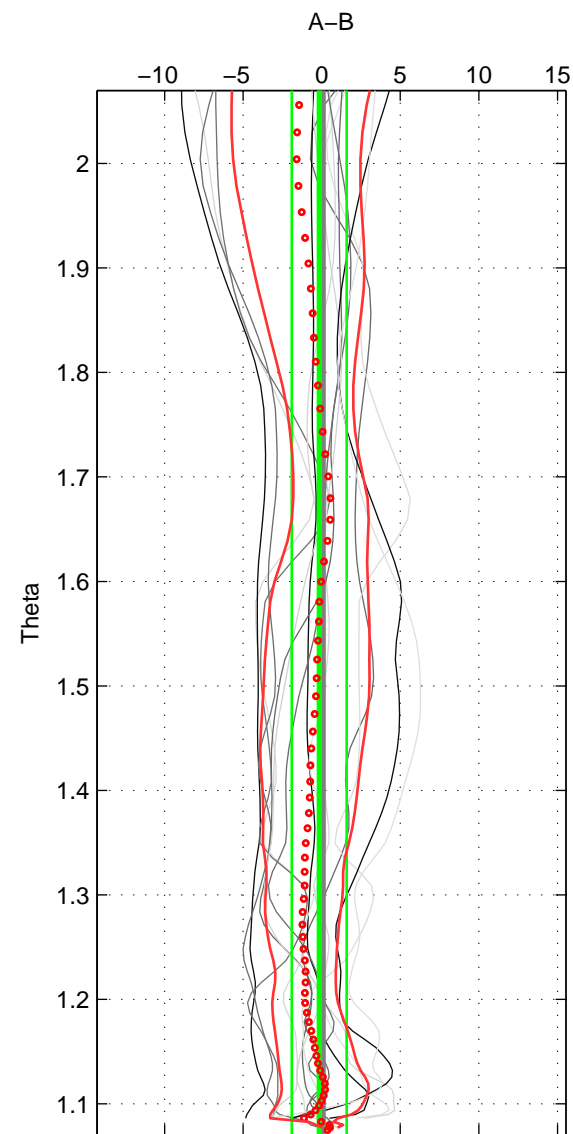

Cruise A (red). Date: Jun 1999 Cruisename: 578-49K619990523

Cruise B (blue). Date: Oct 2008 Cruisename: 615-49NZ20081011

*** "Favourite" values are means of spaces 1 2 3.

	Offset	O.StDev	Ratio	R.Stdev	Rating
SIGMA:	-0.344	2.927	1.000	0.001	5
THETA:	-0.158	1.743	1.000	0.001	5
DEPTH:	0.248	1.126	1.000	0.000	5
FAV. :	-0.085	1.932	1.000	0.001	5

Profiles of A: 6
 Profiles of B: 5
 Diff profs : 14
 WMoffset (A-B): -0.34385
 WMoffset stdev: 2.927
 WMratio (A/B): 0.99986
 WMratio stdev: 0.0012147

Quality (1-5): 5

Profiles of A: 6
 Profiles of B: 5
 Diff profs : 14
 WMoffset (A-B): -0.15833
 WMoffset stdev: 1.7433
 WMratio (A/B): 0.99993
 WMratio stdev: 0.00072282

Quality (1-5): 5

Profiles of A: 6
 Profiles of B: 5
 Diff profs : 14
 WMoffset (A-B): 0.24781
 WMoffset stdev: 1.1255
 WMratio (A/B): 1.0001
 WMratio stdev: 0.00046681

Quality (1-5): 5