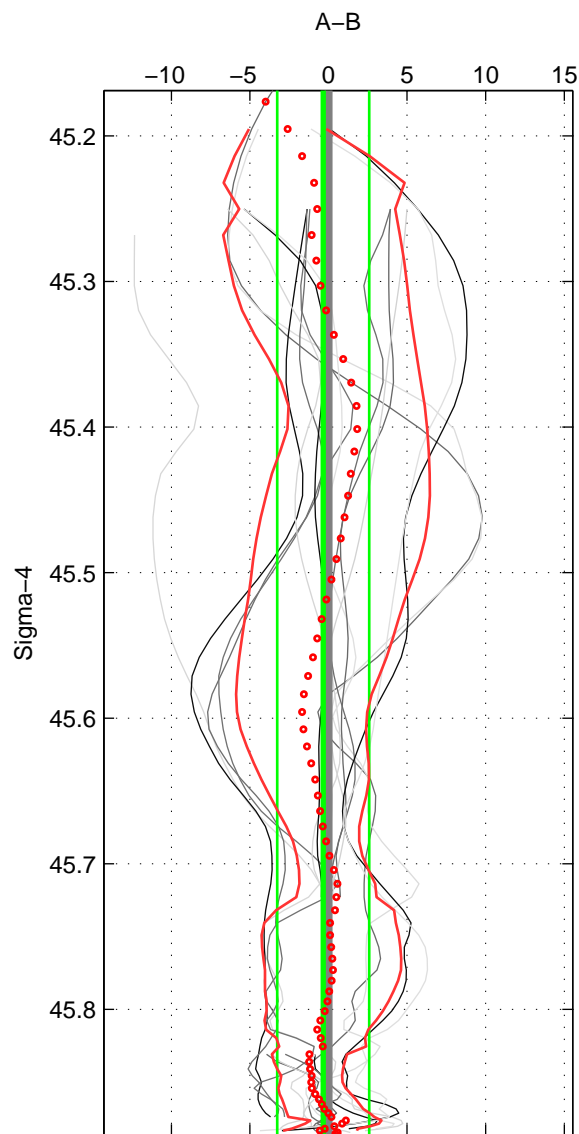

Cruise A (red). Date: Jun 1999 Cruisename: 578-49K619990523

Cruise B (blue). Date: Oct 2008 Cruisename: 615-49NZ20081011

*** "Favourite" values are means of spaces 1 2 3.

	Offset	O.StDev	Ratio	R.Stdev	Rating
SIGMA:	-0.344	2.927	1.000	0.001	5
THETA:	-0.158	1.743	1.000	0.001	5
DEPTH:	0.248	1.126	1.000	0.000	5
FAV. :	-0.085	1.932	1.000	0.001	5

Profiles of A: 6
 Profiles of B: 5
 Diff profs : 14
 WMoffset (A-B): -0.34385
 WMoffset stdev: 2.927
 WMratio (A/B): 0.99986
 WMratio stdev: 0.0012147

Quality (1-5): 5

Profiles of A: 6
 Profiles of B: 5
 Diff profs : 14
 WMoffset (A-B): -0.15833
 WMoffset stdev: 1.7433
 WMratio (A/B): 0.99993
 WMratio stdev: 0.00072282

Quality (1-5): 5

Profiles of A: 6
 Profiles of B: 5
 Diff profs : 14
 WMoffset (A-B): 0.24781
 WMoffset stdev: 1.1255
 WMratio (A/B): 1.0001
 WMratio stdev: 0.00046681

Quality (1-5): 5