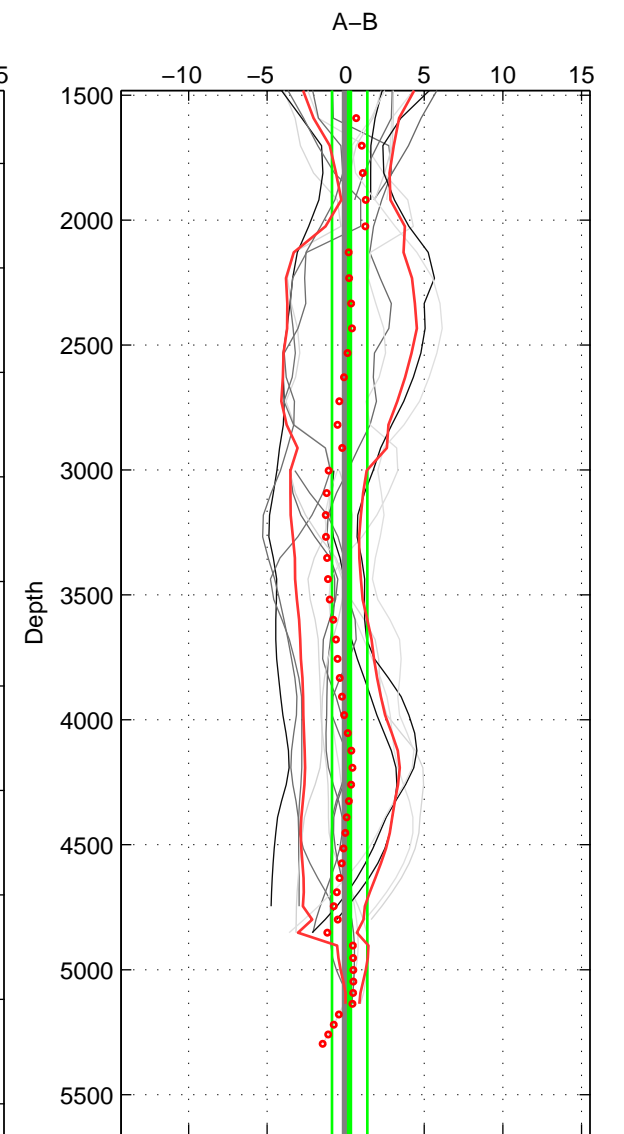

Cruise A (red). Date: Jun 1999 Cruisename: 578-49K619990523

Cruise B (blue). Date: Oct 2008 Cruisename: 615-49NZ20081011

*** "Favourite" values are means of spaces 1 2 3.

	Offset	O.StDev	Ratio	R.Stdev	Rating
SIGMA:	-0.344	2.927	1.000	0.001	5
THETA:	-0.158	1.743	1.000	0.001	5
DEPTH:	0.248	1.126	1.000	0.000	5
FAV. :	-0.085	1.932	1.000	0.001	5

Profiles of A: 6
 Profiles of B: 5
 Diff profs : 14
 WMoffset (A-B): -0.34385
 WMoffset stdev: 2.927
 WMratio (A/B): 0.99986
 WMratio stdev: 0.0012147

Quality (1-5): 5

Profiles of A: 6
 Profiles of B: 5
 Diff profs : 14
 WMoffset (A-B): -0.15833
 WMoffset stdev: 1.7433
 WMratio (A/B): 0.99993
 WMratio stdev: 0.00072282

Quality (1-5): 5

Profiles of A: 6
 Profiles of B: 5
 Diff profs : 14
 WMoffset (A-B): 0.24781
 WMoffset stdev: 1.1255
 WMratio (A/B): 1.0001
 WMratio stdev: 0.00046681

Quality (1-5): 5