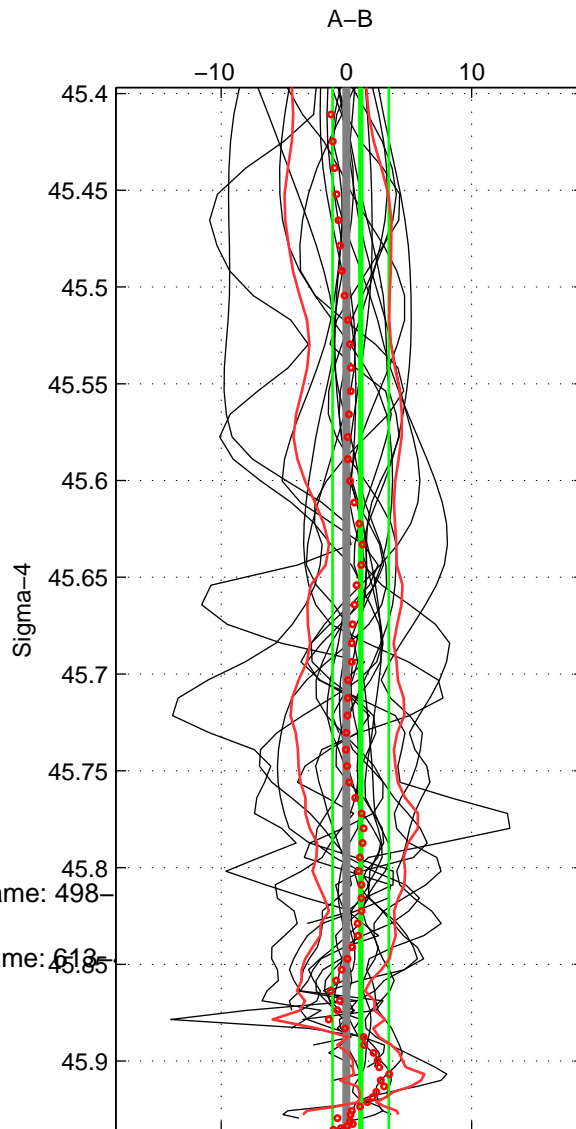

Cruise A (red). Date: Aug 1993 Cruisename: 498
 Cruise B (blue). Date: Oct 2007 Cruisename: 613

*** "Favourite" values are means of spaces 1 2 3.

	Offset	O.StDev	Ratio	R.Stdev	Rating
SIGMA:	1.145	2.247	1.000	0.001	5
THETA:	1.281	2.565	1.001	0.001	5
DEPTH:	-0.117	2.732	1.000	0.001	5
FAV.:	0.770	2.515	1.000	0.001	5

Profiles of A: 30
 Profiles of B: 44
 Diff profs : 19
 WMoffset (A-B): 1.1453
 WMoffset stdev: 2.2475
 WMratio (A/B): 1.0005
 WMratio stdev: 0.00093538

Quality (1-5): 5

Profiles of A: 30
 Profiles of B: 44
 Diff profs : 19
 WMoffset (A-B): 1.2813
 WMoffset stdev: 2.5653
 WMratio (A/B): 1.0005
 WMratio stdev: 0.0010669

Quality (1-5): 5

Profiles of A: 30
 Profiles of B: 44
 Diff profs : 19
 WMoffset (A-B): -0.11659
 WMoffset stdev: 2.7325
 WMratio (A/B): 0.99995
 WMratio stdev: 0.0011351

Quality (1-5): 5