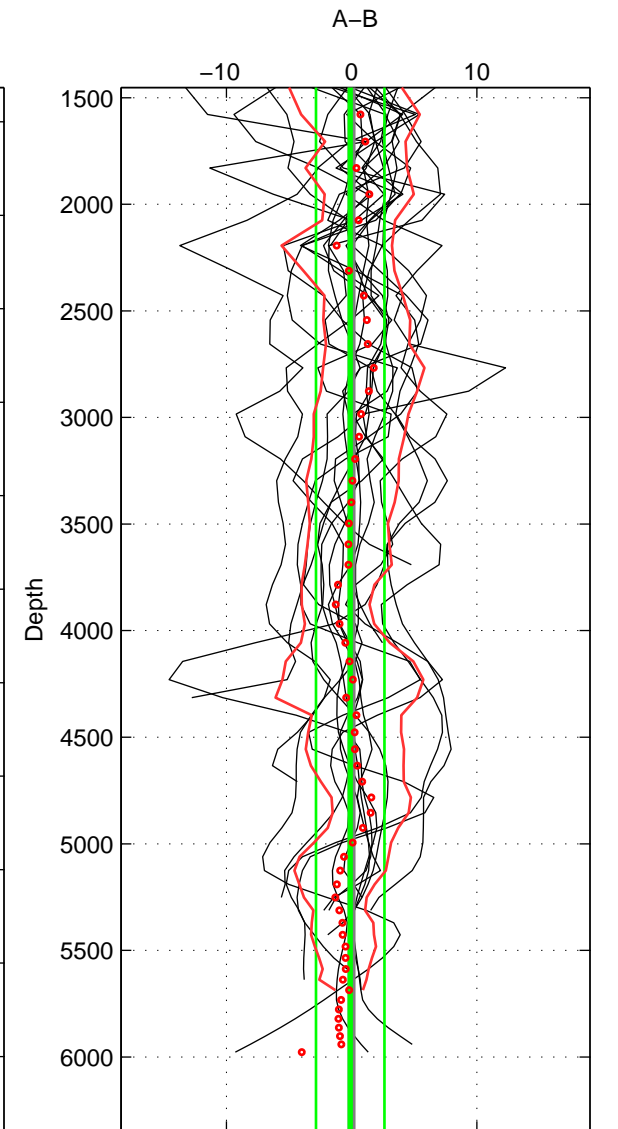

Cruise A (red). Date: Aug 1993 Cruisename: 498
 Cruise B (blue). Date: Oct 2007 Cruisename: 613

*** "Favourite" values are means of spaces 1 2 3.

	Offset	O.StDev	Ratio	R.Stdev	Rating
SIGMA:	1.145	2.247	1.000	0.001	5
THETA:	1.281	2.565	1.001	0.001	5
DEPTH:	-0.117	2.732	1.000	0.001	5
FAV.:	0.770	2.515	1.000	0.001	5

Profiles of A: 30
 Profiles of B: 44
 Diff profs : 19
 WMoffset (A-B): 1.1453
 WMoffset stdev: 2.2475
 WMratio (A/B): 1.0005
 WMratio stdev: 0.00093538

Quality (1-5): 5

Profiles of A: 30
 Profiles of B: 44
 Diff profs : 19
 WMoffset (A-B): 1.2813
 WMoffset stdev: 2.5653
 WMratio (A/B): 1.0005
 WMratio stdev: 0.0010669

Quality (1-5): 5

Profiles of A: 30
 Profiles of B: 44
 Diff profs : 19
 WMoffset (A-B): -0.11659
 WMoffset stdev: 2.7325
 WMratio (A/B): 0.99995
 WMratio stdev: 0.0011351

Quality (1-5): 5