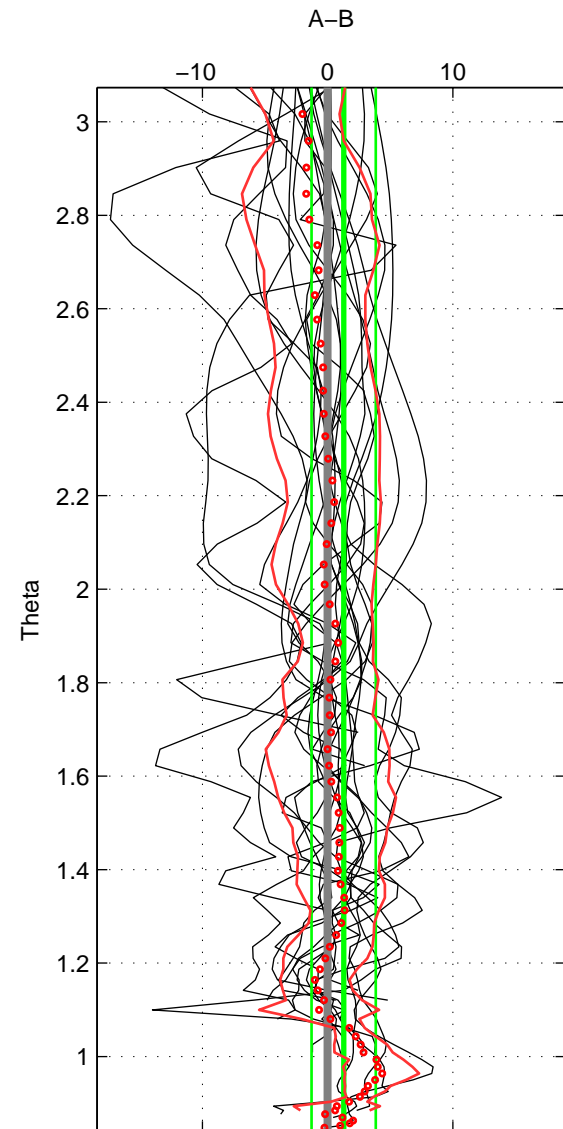

Cruise A (red). Date: Aug 1993 Cruisename: 498
 Cruise B (blue). Date: Oct 2007 Cruisename: 613

*** "Favourite" values are means of spaces 1 2 3.

	Offset	O.StDev	Ratio	R.Stdev	Rating
SIGMA:	1.145	2.247	1.000	0.001	5
THETA:	1.281	2.565	1.001	0.001	5
DEPTH:	-0.117	2.732	1.000	0.001	5
FAV.:	0.770	2.515	1.000	0.001	5

Profiles of A: 30
 Profiles of B: 44
 Diff profs : 19
 WMoffset (A-B): 1.1453
 WMoffset stdev: 2.2475
 WMratio (A/B): 1.0005
 WMratio stdev: 0.00093538

Quality (1-5): 5

Profiles of A: 30
 Profiles of B: 44
 Diff profs : 19
 WMoffset (A-B): 1.2813
 WMoffset stdev: 2.5653
 WMratio (A/B): 1.0005
 WMratio stdev: 0.0010669

Quality (1-5): 5

Profiles of A: 30
 Profiles of B: 44
 Diff profs : 19
 WMoffset (A-B): -0.11659
 WMoffset stdev: 2.7325
 WMratio (A/B): 0.99995
 WMratio stdev: 0.0011351

Quality (1-5): 5