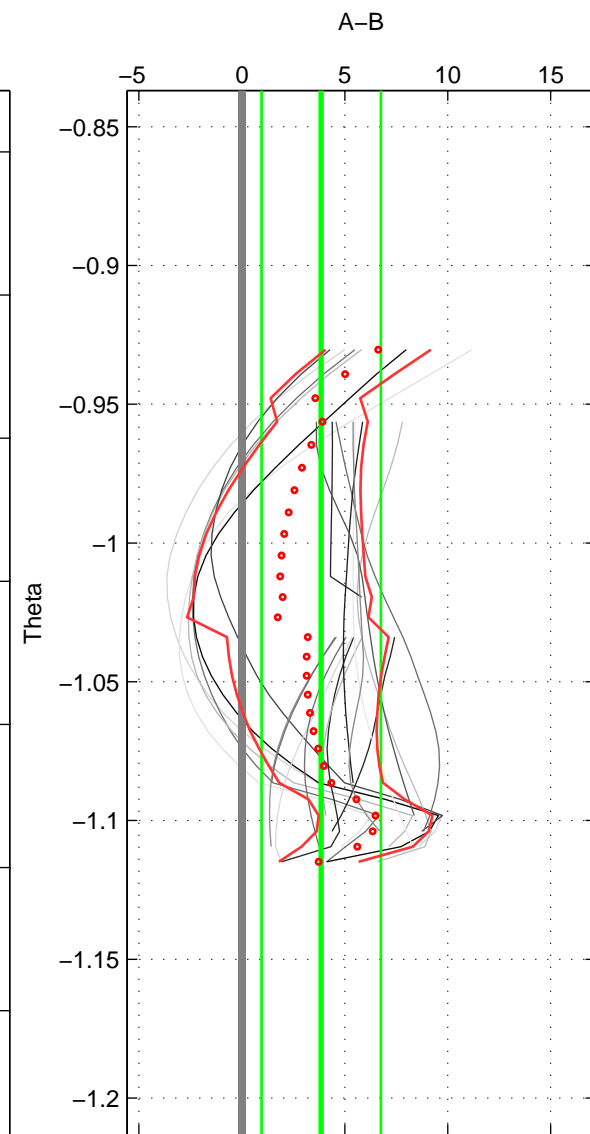

Cruise A (red). Date: Aug 1993 Cruisename: 87-58JH19930730

Cruise B (blue). Date: May 2002 Cruisename: 108-77DN20020420

\*\*\* "Favourite" values are means of spaces 1 2 3.

	Offset	O.StDev	Ratio	R.Stdev	Rating
SIGMA:	4.304	2.661	1.002	0.001	3
THETA:	3.849	2.897	1.002	0.001	3
DEPTH:	4.662	2.314	1.002	0.001	3
FAV.:	4.271	2.624	1.002	0.001	3

Profiles of A: 3  
 Profiles of B: 10  
 Diff profs : 21  
 WMoffset (A-B): 4.3036  
 WMoffset stdev: 2.6609  
 WMratio (A/B): 1.0019  
 WMratio stdev: 0.0011586

Quality (1-5): 3

Profiles of A: 3  
 Profiles of B: 10  
 Diff profs : 20  
 WMoffset (A-B): 3.8491  
 WMoffset stdev: 2.8966  
 WMratio (A/B): 1.0017  
 WMratio stdev: 0.0012609

Quality (1-5): 3

Profiles of A: 3  
 Profiles of B: 10  
 Diff profs : 19  
 WMoffset (A-B): 4.6616  
 WMoffset stdev: 2.3145  
 WMratio (A/B): 1.002  
 WMratio stdev: 0.0010075

Quality (1-5): 3