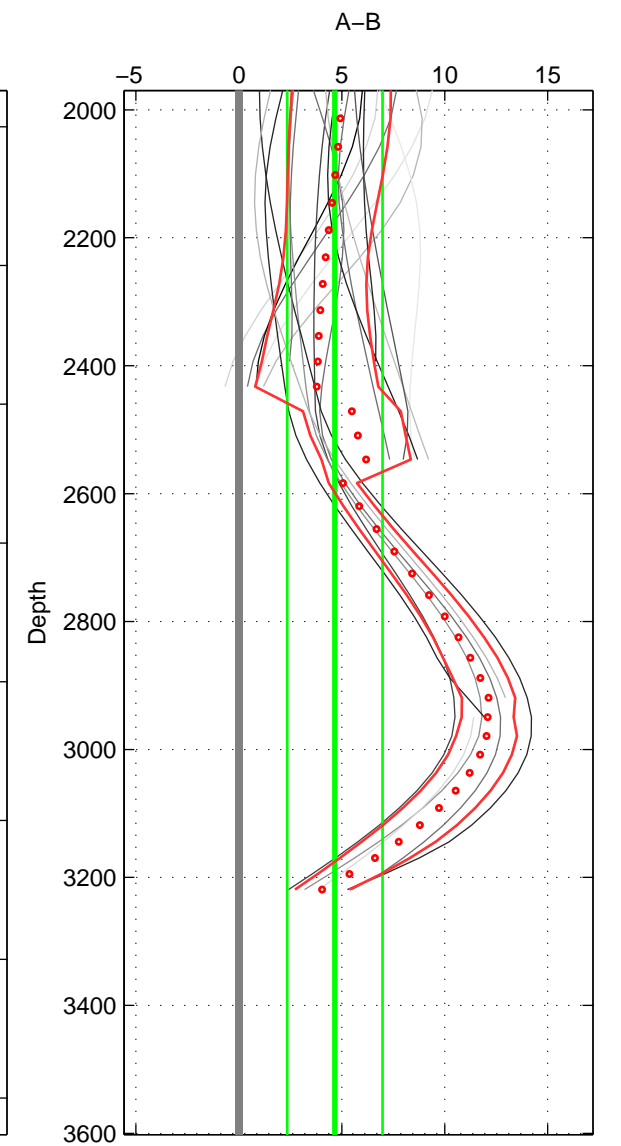

Cruise A (red). Date: Aug 1993 Cruisename: 87-58JH19930730

Cruise B (blue). Date: May 2002 Cruisename: 108-77DN20020420

\*\*\* "Favourite" values are means of spaces 1 2 3.

	Offset	O.StDev	Ratio	R.Stdev	Rating
SIGMA:	4.304	2.661	1.002	0.001	3
THETA:	3.849	2.897	1.002	0.001	3
DEPTH:	4.662	2.314	1.002	0.001	3
FAV.:	4.271	2.624	1.002	0.001	3

Profiles of A: 3  
 Profiles of B: 10  
 Diff profs : 21  
 WMoffset (A-B): 4.3036  
 WMoffset stdev: 2.6609  
 WMratio (A/B): 1.0019  
 WMratio stdev: 0.0011586

Quality (1-5): 3

Profiles of A: 3  
 Profiles of B: 10  
 Diff profs : 20  
 WMoffset (A-B): 3.8491  
 WMoffset stdev: 2.8966  
 WMratio (A/B): 1.0017  
 WMratio stdev: 0.0012609

Quality (1-5): 3

Profiles of A: 3  
 Profiles of B: 10  
 Diff profs : 19  
 WMoffset (A-B): 4.6616  
 WMoffset stdev: 2.3145  
 WMratio (A/B): 1.002  
 WMratio stdev: 0.0010075

Quality (1-5): 3