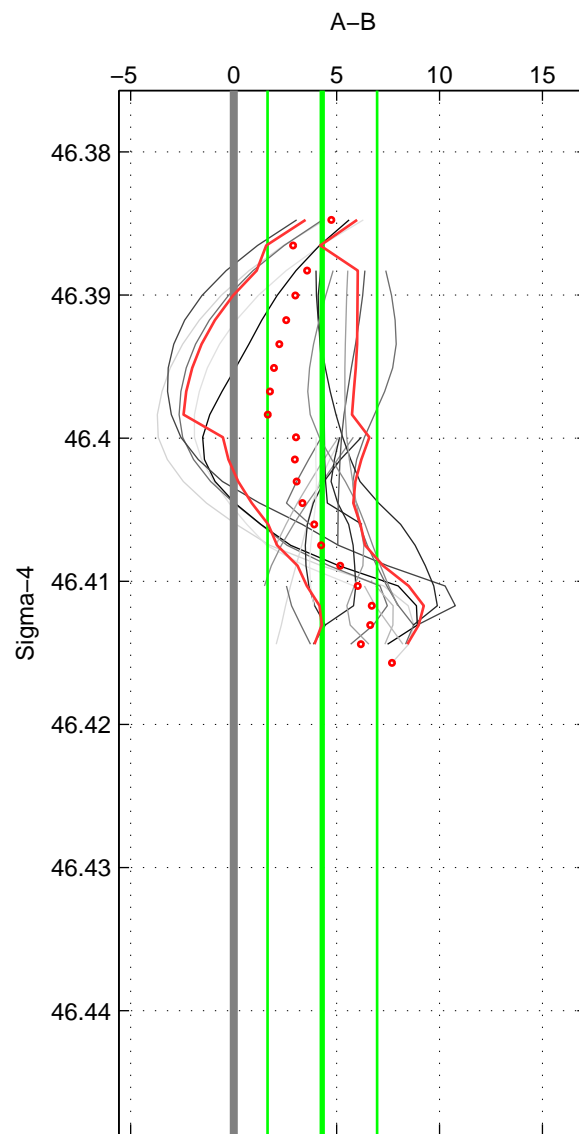

Cruise A (red). Date: Aug 1993 Cruisename: 87-58JH19930730

Cruise B (blue). Date: May 2002 Cruisename: 108-77DN20020420

\*\*\* "Favourite" values are means of spaces 1 2 3.

	Offset	O.StDev	Ratio	R.Stdev	Rating
SIGMA:	4.304	2.661	1.002	0.001	3
THETA:	3.849	2.897	1.002	0.001	3
DEPTH:	4.662	2.314	1.002	0.001	3
FAV.:	4.271	2.624	1.002	0.001	3

Profiles of A: 3  
 Profiles of B: 10  
 Diff profs : 21  
 WMoffset (A-B): 4.3036  
 WMoffset stdev: 2.6609  
 WMratio (A/B): 1.0019  
 WMratio stdev: 0.0011586

Quality (1-5): 3

Profiles of A: 3  
 Profiles of B: 10  
 Diff profs : 20  
 WMoffset (A-B): 3.8491  
 WMoffset stdev: 2.8966  
 WMratio (A/B): 1.0017  
 WMratio stdev: 0.0012609

Quality (1-5): 3

Profiles of A: 3  
 Profiles of B: 10  
 Diff profs : 19  
 WMoffset (A-B): 4.6616  
 WMoffset stdev: 2.3145  
 WMratio (A/B): 1.002  
 WMratio stdev: 0.0010075

Quality (1-5): 3